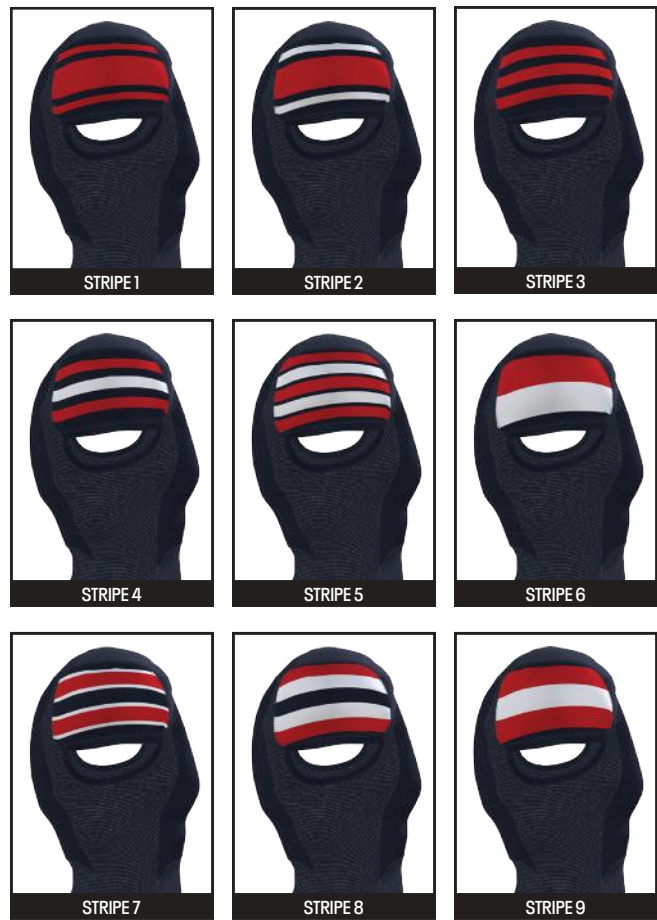

AIRVENT
ARMOUR
GRID

AIRVENT ARMOURGRID JERSEY

SM-2XL, OVERSIZE 3XL, 4XL

BLITZ		SIZE	PRICE
UFO33JM (M)	REGULAR CUT	SM-2XL	$270.00
UFO34JM (M)	QB CUT	SM-2XL	$270.00
DIG		SIZE	PRICE
UFO46JM (M)	REGULAR CUT	SM-2XL	$270.00
UFO47JM (M)	QB CUT	SM-2XL	$270.00
CLASSIC STRIPE		SIZE	PRICE
UFO41JM (M)	REGULAR CUT	SM-2XL	$270.00
UFO42JM (M)	QB CUT	SM-2XL	$270.00
COLISEUM		SIZE	PRICE
UFO35JM (M)	REGULAR CUT	SM-2XL	$270.00
UFO36JM (M)	QB CUT	SM-2XL	$270.00

- Airvent lightweight ArmourGrid ripstop fabric designed to resist rips and tears
- Lightweight stretch smoke stack mesh side panels for breathability
- Features 31.5" body length with elastic hem
- +$4 upcharge for tall option (+2", with elastic hem)

BASE UNIFORM APPROVED FOR HS PLAY // OVERSIZED SURCHARGE +$5 PER SIZE
SLEEVE PATCHES +$15 PER LOCATION

WHT	GPH	BLK	PUR	MDN	RYL	CBL	CTL
FGR	TKG	DKO	RED	CRD	MAR	TXO	SGD

BLITZ
SHOWN WITH CONQUER PANT, PG 8