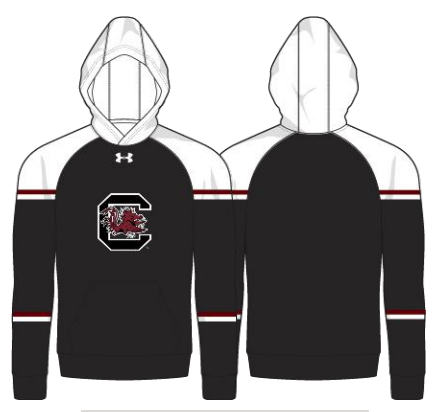

AF TRAINING HOODY

XS-2XL, OVERSIZE 3XL-4XL, YSM-YXL

HOODY	SIZE	PRICE
UJGSLHM (M)	XS-2XL	$118.00
UJGSLHY (Y)	YSM-YXL	$108.00

OVERSIZED SURCHARGE +$5 PER SIZE
ADDITIONAL LENGTH OPTIONS FOUND ON PAGE 65

UA VITAL