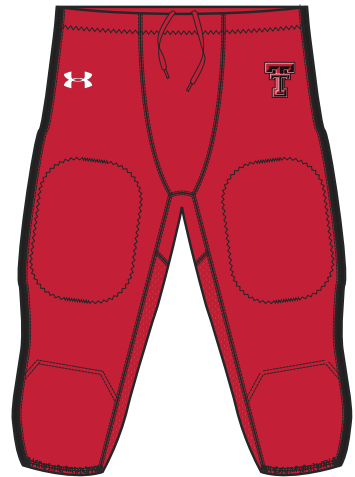

GAMEDAY SELECT

GAMEDAY SELECT FOOTBALL

DIG

SHOWN WITH CONQUER PANT, PG 8

CLASSIC STRIPE

SHOWN WITH CONQUER PANT, PG 8

COLISEUM

SHOWN WITH CONQUER PANT, PG 8