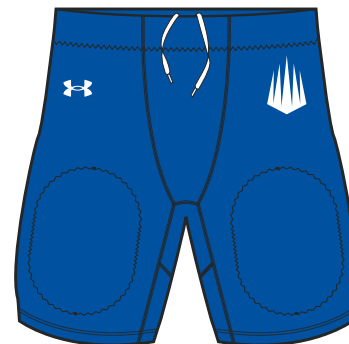

NEW
BIG WIN JERSEY

FIRST SHIP: 6/1/2023 // SM-2XL, OVERSIZE 3XL

STYLE	SIZE	PACKAGE	PRICE
UFJ160M (M)	SM-2XL	BLANK	$105.00
		1-COLOR EMB/TWILL	$143.00
		2-COLOR EMB/TWILL	$148.00

- New silhouette with locked-in, game-ready fit
- Ventilated stretch mesh body for maximum breathability
- Durable compression stretch fabric on shoulders, sleeves, and side panels
- 29.5" body length with elastic hem

UA RECOMMENDS THAT THIS STYLE BE DECORATED WITH TACKLE TWILL ONLY

*PACKAGE INCLUDES EMBROIDERED TEAM NAME + TWILL FRONT & BACK NUMBERS
OVERSIZED SURCHARGE +$5 PER SIZE

BIG WIN

NEW STYLE FIRST SHIP: 6/1/2023

SHOWN WITH CONQUER 1/2 PANT, PG 9