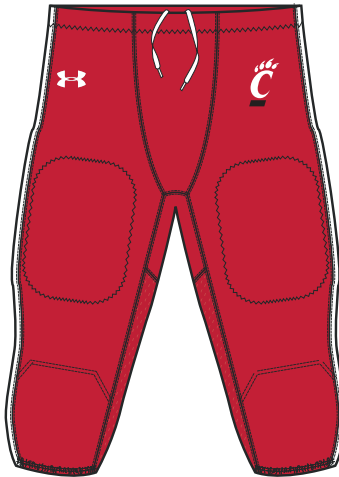

GAMEDAY SELECT

GAMEDAY SELECT FOOTBALL

DIG

SHOWN WITH CONQUER PANT, PG 8

CLASSIC STRIPE

SHOWN WITH CONQUER PANT, PG 8

COLISEUM

SHOWN WITH CONQUER PANT, PG 8