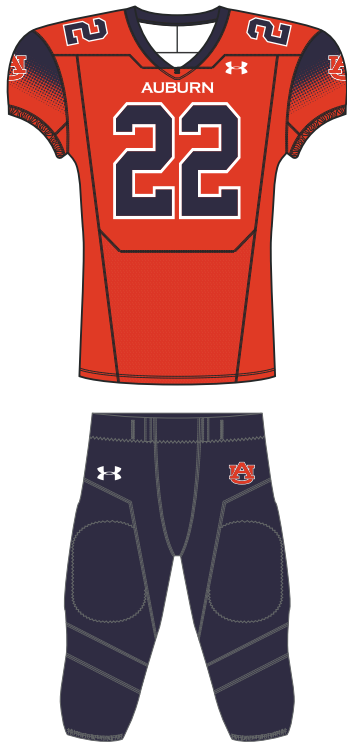

DECEPTION

*DESIGN NFHS COMPLIANT IN HOME OFFERING ONLY (COLOR BODY)