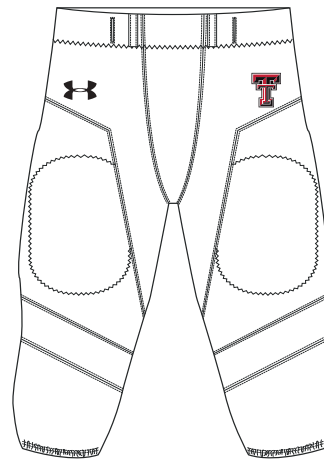

ARMOURFUSE THROWBACK JERSEY

SM-2XL, OVERSIZE 3XL, 4XL

STYLE	SIZE	PRICE
UJFITM (M)	SM-2XL	$130.00

- Porthole mesh front and back body, stretch knit side panels, dazzle cowl
- 2 Ply sublimated shoulder cowl
- Old school look with a modern day fit
- Features 31.5" body length with elastic hem

OVERSIZED SURCHARGE +$5 PER SIZE

THROWBACK