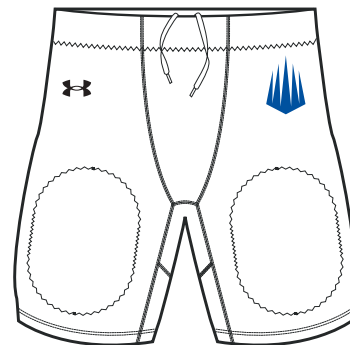

NEW

CONQUER ½ PANT

FIRST SHIP: 6/1/2023 // SM-2XL, OVERSIZE 3XL, 4XL

STYLE

UF054PM (M) DRAWSTRING SM-2XL $100.00

CONQUER SIDE PANEL ½ PANT

FIRST SHIP: 6/1/2023 // SM-2XL, OVERSIZE 3XL, 4XL

STYLE

UF055PM (M) DRAWSTRING SM-2XL $115.00

- Signature 4-way Stretch Knit fabric from Conquer Series
- Drawcord waistband with interior grippy for locked-in fit
- Durable construction for long lasting comfort
- Intended for practice use only

OVERSIZED SURCHARGE +$4 PER SIZE // HIP PATCHES +$15 PER LOCATION

WHT	SLG	GPH	BLK	PUR	MDN	RYL	CBL
FGR	TKG	DKO	RED	CRD	MAR	VGD	SGD

CONQUER ½ PANT

SHOWN WITH STOCK BIG WIN JERSEY, PG 25