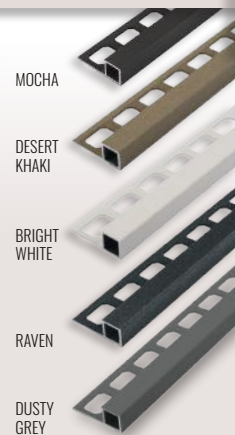

EDGING PROFILES

**More Styles.  
More Finishes.  
More Installation Options.  
All Premium Quality.**

LATICRETE Profiles & Trims are available in 5 materials, ranging from stainless steel 304 and 316, brass, aluminum, and PVC. Milled from only the best raw materials, these high-quality, German-engineered and manufactured profiles and trims provide an impeccable finish from piece to piece.

### Elevate Your Design with Color

A diverse selection of colors, including our most popular grout colors, set LATICRETE apart with an unmatched offering. Coordinate profiles and trims with LATICRETE grout colors to create a more cohesive design and installation.

**GROUT  
COLOR**

MOCHA  
DESERT KHAKI  
BRIGHT WHITE  
RAVEN  
DUSTY GREY

Complement the complete system of LATICRETE installation products with this wide-ranging line of profiles and trims. You can now specify, design, install, or sell a complete single source installation system from the substrate up — all backed by a 100% labor and materials system warranty including lifetime.