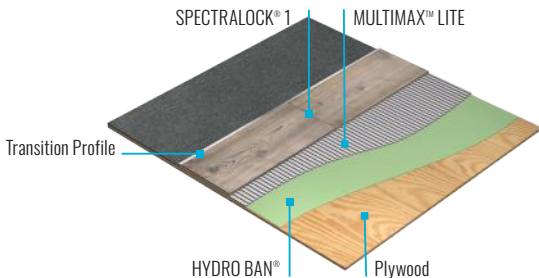

Floor Installation System