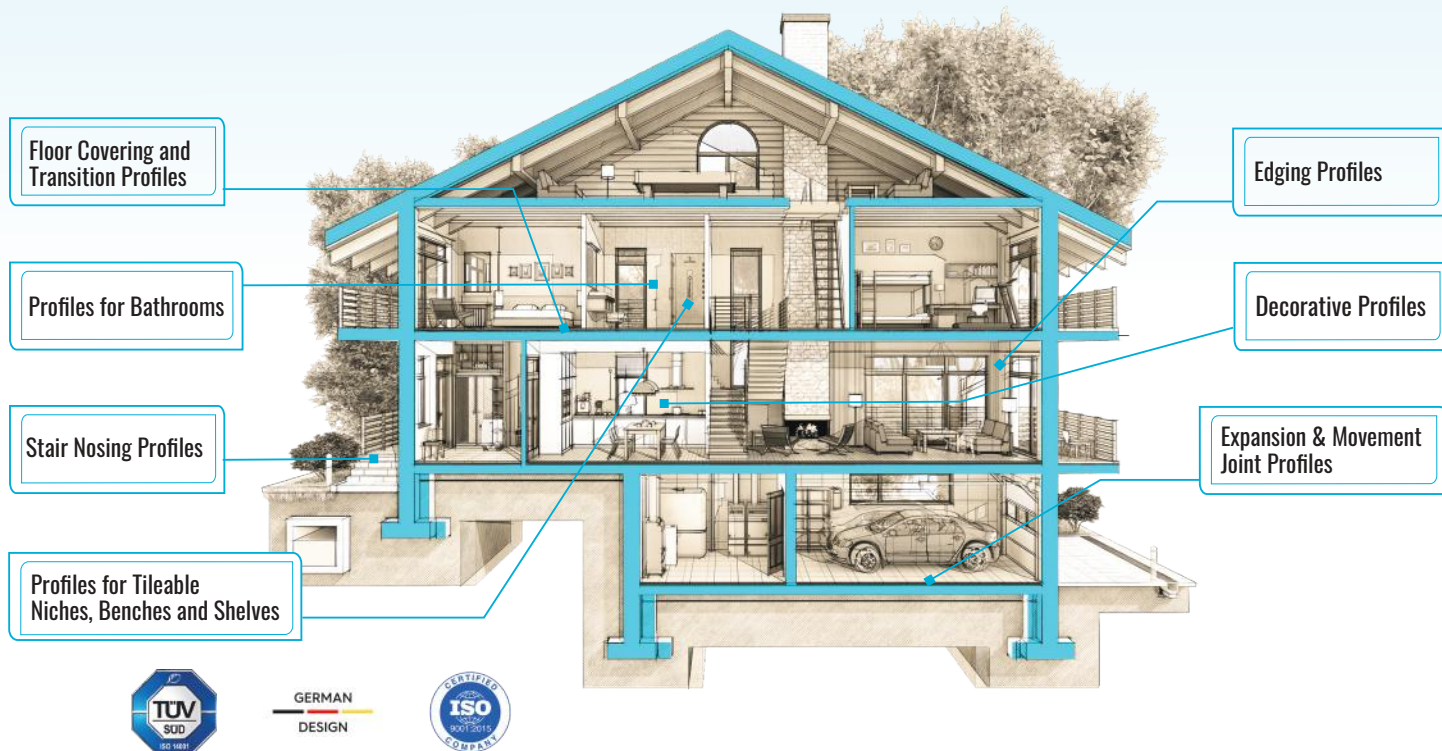

One Source. Limitless Capabilities.

From Profiles to the Complete LATICRETE® System.

LATICRETE® Profiles & Trims fulfill a wide range of needs including edge protection, floor transitions, decorative and more. Installed indoors and outdoors, they can be used with multiple floor coverings such as tile and stone, terrazzo, wood and LVT. Create unique designs with a selection of finishes and colors in kitchens and bathrooms, commercial and residential applications, and everything in between.

laticrete.com/profiles

FLOORS | WALLS | COUNTERS | BATHROOMS | KITCHENS | SHOWERS | STAIRS | COVES

**More Styles.
More Finishes.
More Installation Options.
All Premium Quality.**

LATICRETE Profiles & Trims are available in 5 materials, ranging from stainless steel 304 and 316, brass, aluminum, and PVC. Milled from only the best raw materials, these high-quality, German-engineered and manufactured profiles and trims provide an impeccable finish from piece to piece.

Elevate Your Design with Color

A diverse selection of colors, including our most popular grout colors, set LATICRETE apart with an unmatched offering. Coordinate profiles and trims with LATICRETE grout colors to create a more cohesive design and installation.