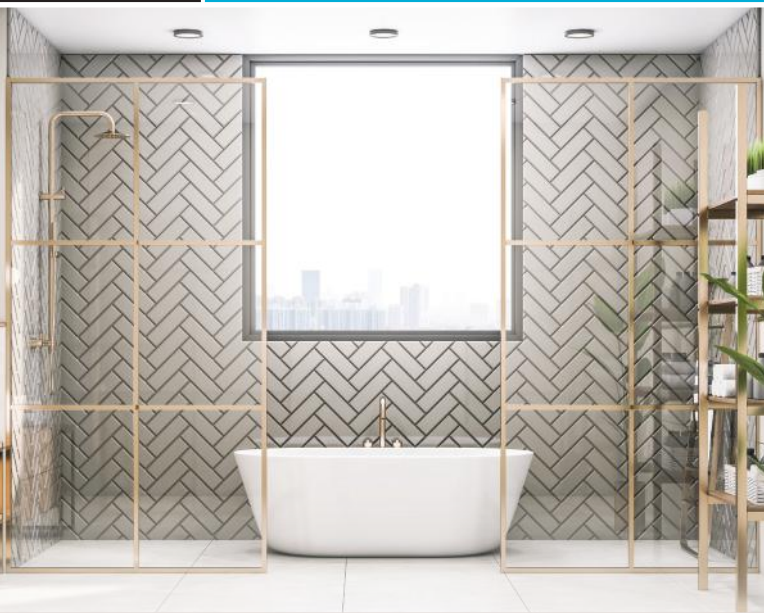

Profiles & Trims