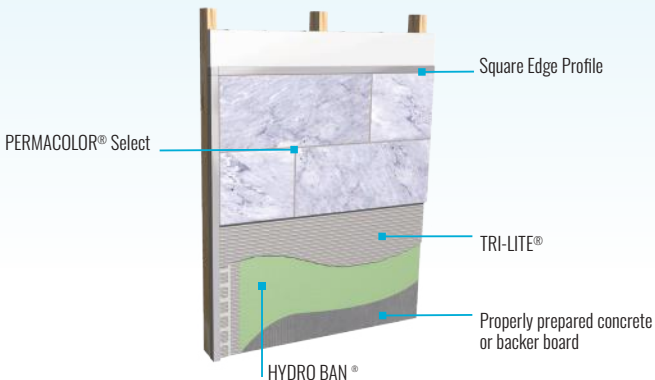

### Elevate Your Design with Color

A diverse selection of colors, including our most popular grout colors, set LATICRETE apart with an unmatched offering. Coordinate profiles and trims with LATICRETE grout colors to create a more cohesive design and installation.

**GROUT  
COLOR**

MOCHA  
DESERT KHAKI  
BRIGHT WHITE  
RAVEN  
DUSTY GREY

Complement the complete system of LATICRETE installation products with this wide-ranging line of profiles and trims. You can now specify, design, install, or sell a complete single source installation system from the substrate up — all backed by a 100% labor and materials system warranty including lifetime.

### Wall Installation System