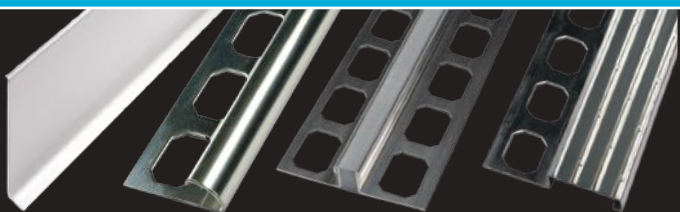

## An Extensive Selection of Over 4,000 Profiles and Trims

LATICRETE offers a comprehensive line of profiles and trims including a broad range of materials, finishes and colors in a multitude of shapes and sizes, making it easy to find the right product for the job. German-engineered and manufactured, LATICRETE® Profiles & Trims meet the highest quality standards to ensure the best installation experience and appearance for years to come.

## From Profiles to the Complete LATICRETE® System.

LATICRETE® Profiles & Trims fulfill a wide range of needs including edge protection, floor transitions, decorative and more. Installed indoors and outdoors, they can be used with multiple floor coverings such as tile and stone, terrazzo, wood and LVT. Create unique designs with a selection of finishes and colors in kitchens and bathrooms, commercial and residential applications, and everything in between.

EDGING PROFILES

**More Styles.  
More Finishes.  
More Installation Options.  
All Premium Quality.**

LATICRETE Profiles & Trims are available in 5 materials, ranging from stainless steel 304 and 316, brass, aluminum, and PVC. Milled from only the best raw materials, these high-quality, German-engineered and manufactured profiles and trims provide an impeccable finish from piece to piece.