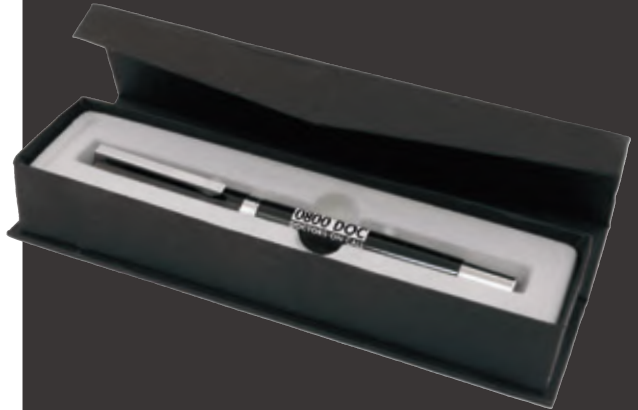

**TPC950701
PRESTIGE GIFT BOX**
A fold over cover with a magnetic catch box. Price is for unprinted
Size: 176 x 78 x 20mm. Print: 120 x 25mm
ANY QTY/£1.34
MOQ: 25pcs