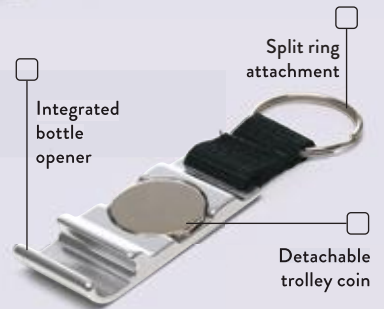

Metal bottle opener keyring.
Size: 50 x 30 x 10mm . Engrave: 15 x 30mm
500/£2.16 1000/£2.03 2500/£1.96
MOQ: 25pcs

**EC0017
BOTTLE OPENER
TROLLEY KEYRING**

Aluminium keyring with integrated bottle opener and detachable magnetic trolley coin. Includes split ring attachment.
Size: 106 x 29 x 9mm
Engrave: 45 x 22mm (bottle opener)
20mm dia (coin)
500/£2.13 1000/£1.95
2500/£1.85
MOQ: 25pcs