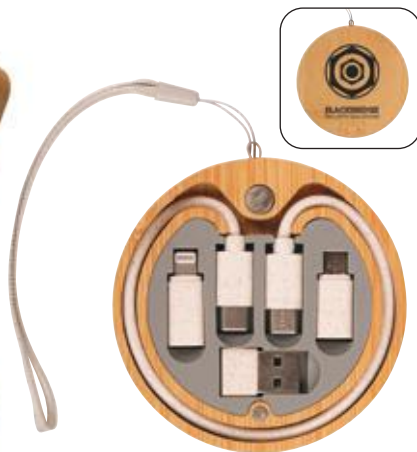

ZP1084
BAMBOO 5-IN-1 CABLE KIT
60W super fast charging bamboo cable kit includes a USB-C to USB-C cable with three adapters: 8-pin Lightning, USB-A and Micro USB for connection to devices. SIM card ejector tool, magnetic bamboo top cover and carry handle.
Size: 17 x 83mm dia. Print: 75mm dia.
Certs: UKCA, CE, EMC, RoHS
100/£7.66 250/£6.95 500/£6.45
MOQ: 25pcs