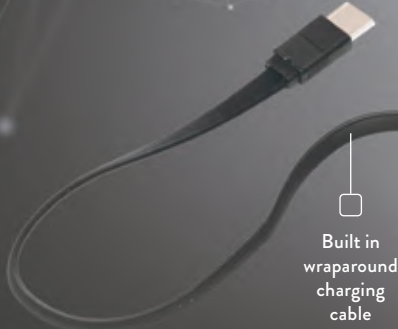

Magnetic wireless power bank

THE **NOVA** RANGE

ZC1005

NEW

Wireless charging for Qi enabled phones, earbuds and the Apple Watch

Built in wraparound charging cable

ZC1015

NEW