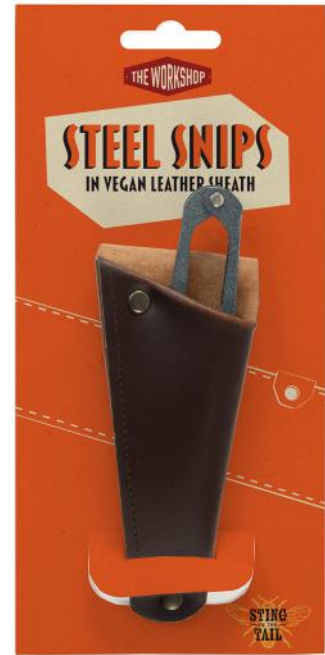

LEATHER WAX

item code TWSLW | MOQ 6 | 125g
Protective 125g wax to maintain and revive leather essentials

SNIPS IN VEGAN LEATHER SHEATH

item code TWSLSL | MOQ 6
Sharp workshop snips protected in a vegan leather sheath