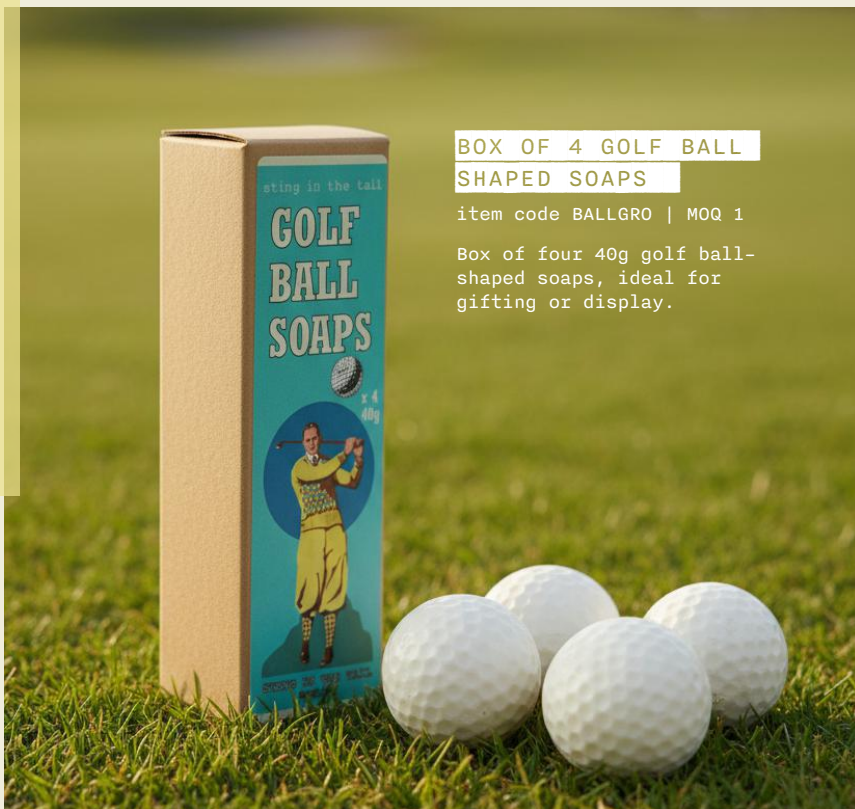

BOX OF 4 GOLF BALL SHAPED SOAPS

item code BALLGRO | MOQ 1

Box of four 40g golf ball-shaped soaps, ideal for gifting or display.