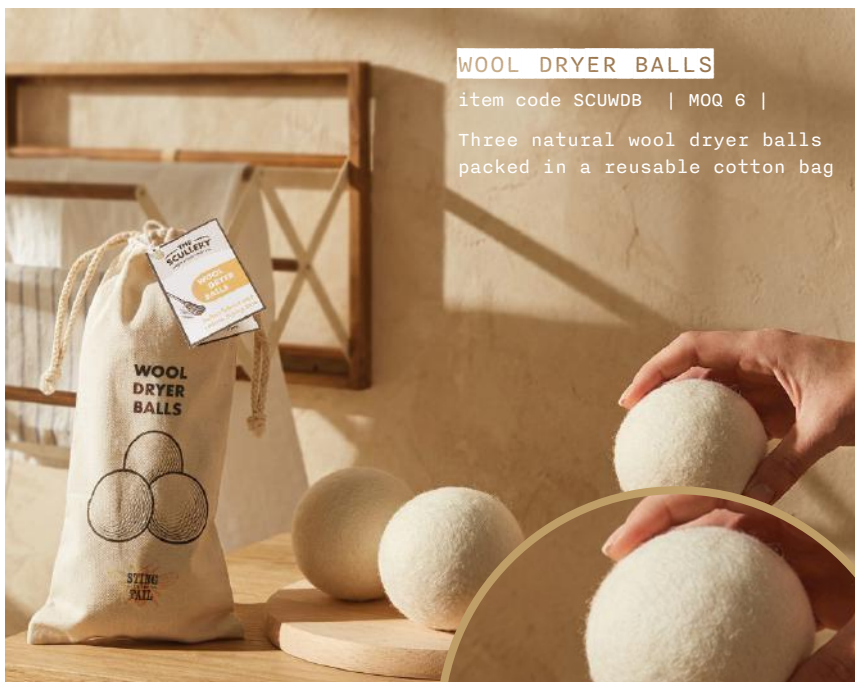

WOOL DRYER BALLS

item code SCUWDB | MOQ 6 |

Three natural wool dryer balls packed in a reusable cotton bag