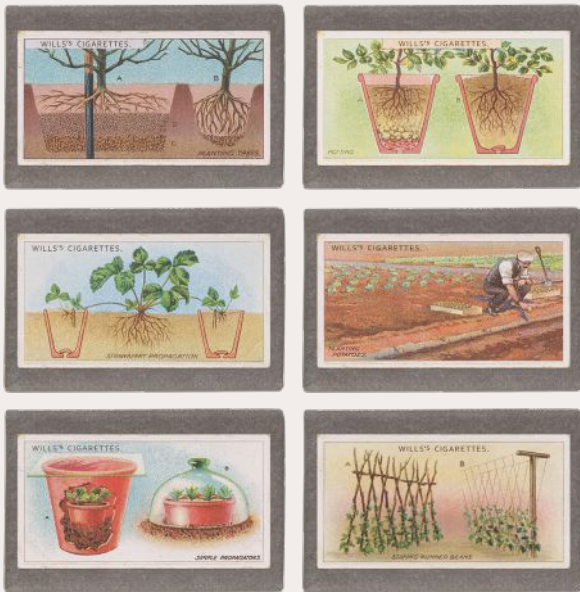

RETRO SOAP - GARDENING TECHNIQUES

item code CCGR | MOQ 6 | 95g

Buy 18 and get a free CDU