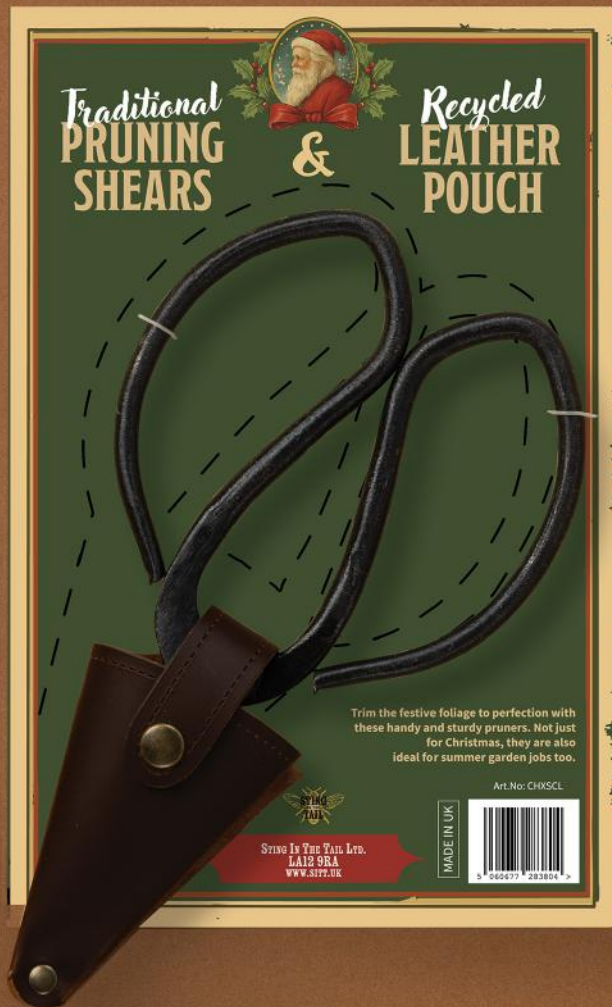

**PRUNING SHEARS**

item code CHXSCL | MOQ 3

Festive trimming made easy. Great for all year round, too.

**WOOD SPILLS (100)**

item code CHXWS | MOQ 6

100 natural firelighters – quick and safe sparks for warm, cozy nights