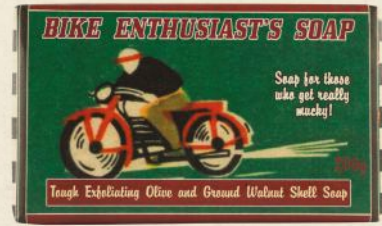

BIKE ENTHUSIAST

item code TREXMB | MOQ 6 | 190g