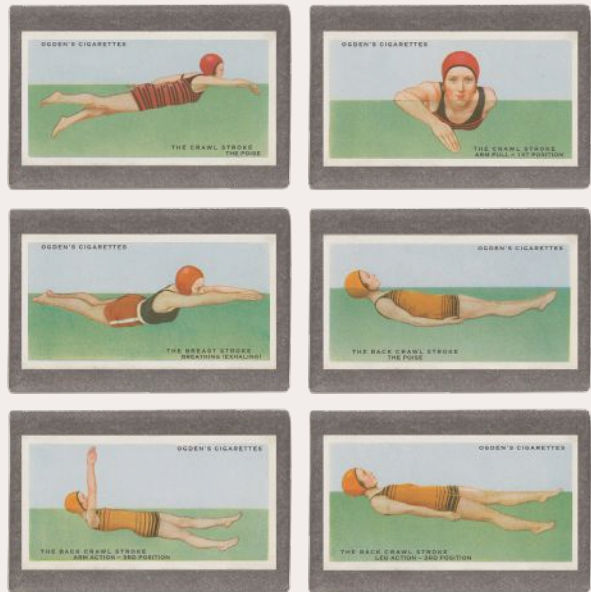

**RETRO SOAP - TREES**

item code CCTR | MOQ 6 | 95g

Buy 18 and get a free CDU

**RETRO SOAP - GARDEN PLANTS**

item code CCGP | MOQ 6 | 95g

Buy 18 and get a free CDU

**RETRO SOAP - POT PLANTS**

item code CCPP | MOQ 6 | 95g

Buy 18 and get a free CDU

**RETRO SOAP - GARDENING TECHNIQUES**

item code CCGR | MOQ 6 | 95g

Buy 18 and get a free CDU

**RETRO SOAP - SWIMMING TECHNIQUES**

item code CCSW | MOQ 6 | 95g

Buy 18 and get a free CDU