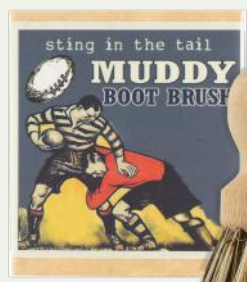

**RUGBY SOAP ON A ROPE**

item code BALLRRO | MOQ 6 | 130g

Rugby ball-shaped soap on a rope for practical, everyday washing.

**RUGBY SHOWER GEL**

item code FBRO | MOQ 6 | 500ml

Refreshing bathing gel to wash away sweat and grit after tough matches.

**RUGBY BOOT BRUSH**

item code BTBRRO | MOQ 6

Hard-bristle boot brush built to tackle mud after tough matches.