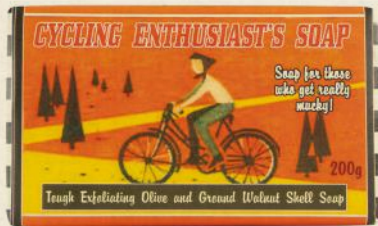

CYCLING ENTHUSIAST

item code TREXC | MOQ 6 | 190g