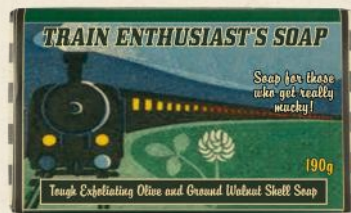

CYCLING ENTHUSIAST

item code TREXC | MOQ 6 | 190g

CAR ENTHUSIAST

item code TREXM | MOQ 6 | 190g

BIKE ENTHUSIAST

item code TREXMB | MOQ 6 | 190g

SAILOR ENTHUSIAST

item code TREXS | MOQ 6 | 190g

TRAIN ENTHUSIAST

item code TREXT | MOQ 6 | 190g

PACK OF 10

Can be bought
with 2 of each of
the 5 designs

ASSORTED DESIGNS

item code TREXA | MOQ 6 | 190g

HOBBY SOAPS

Hobby Soaps are 190g triple-milled olive and walnut exfoliating soaps, featuring vintage-inspired designs celebrating cyclists, motorists, sailors and more.