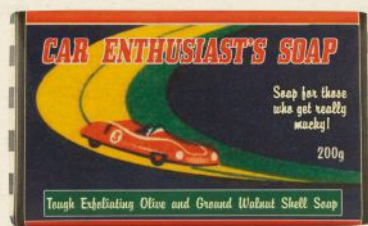

CAR ENTHUSIAST

item code TREXM | MOQ 6 | 190g