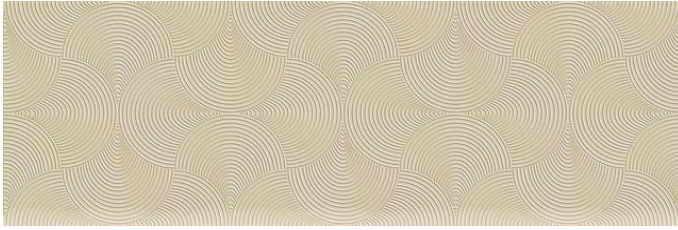

dunes

CERAMIC

DUNES

Made in China

GOLD

SIZE	P RATING	PCS/CTN	M2/CTN	CTN/PALLET	M2/PALLET	KGS/CTN	KGS/PALLET
300x900	NA	5	1.35	60	81	25	1500

PEARL

SIZE	P RATING	PCS/CTN	M2/CTN	CTN/PALLET	M2/PALLET	KGS/CTN	KGS/PALLET
300x900	NA	5	1.35	60	81	25	1500