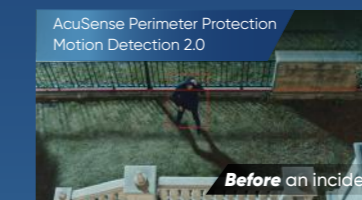

Turbo HD

IP

1/ Industry-leading image performance

With these cameras, every detail is in **Sharper Focus**, whether shot in color or black & white

Best-in-class nighttime imaging delivers **Truer Color** in challenging light conditions

2/ AI-powered, full-time protection

AI Classified Object Detection with high accuracy

Visual and Audible Alerts keep protection proactive

Super Easy Retrieval of all relevant details

3/ Flexible lighting, easy deployment