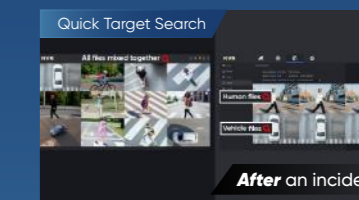

2/ AI-powered, full-time protection

AI Classified Object Detection with high accuracy

Visual and Audible Alerts keep protection proactive

Super Easy Retrieval of all relevant details

3/ Flexible lighting, easy deployment