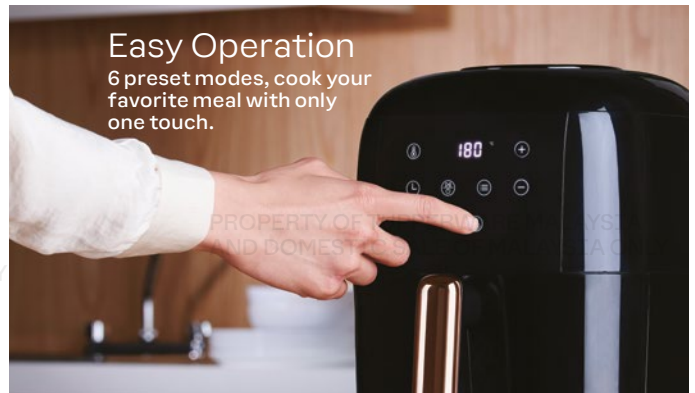

# Tasty. Healthy. Easy!

**Healthy Meals**  
Cook healthier without compromising taste.

**Small & Convenient**  
Compact, portable and space saving. Ideal for smaller kitchen, only takes up 22cm of space.

**Fast Cooking**  
Reduce cooking time, reduce energy bill.

**Easy Operation**  
6 preset modes, cook your favorite meal with only one touch.

1117 6418  
**Air Fryer 3L with Touchscreen Display**  
**RM / ERM528.00**