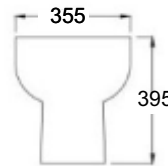

Luxury UF Soft Close Seat
Quick release hinges

D Shape BTW Pan
DBTW05/IQ

£170

Soft Close Seat
DSCS007/IQ

£75

£245

Square Back to Wall Pan
w 355 d 555 h 395

Square Soft Close Seat
Quick release hinges