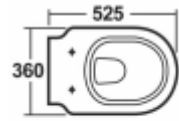

Luxury UF Soft Close Seat
Quick release hinges

D Shape BTW Pan
DBTW05/IQ

£170

Soft Close Seat
DSCS007/IQ

£75

£245

Square Back to Wall Pan
w 355 d 555 h 395

Square Soft Close Seat
Quick release hinges