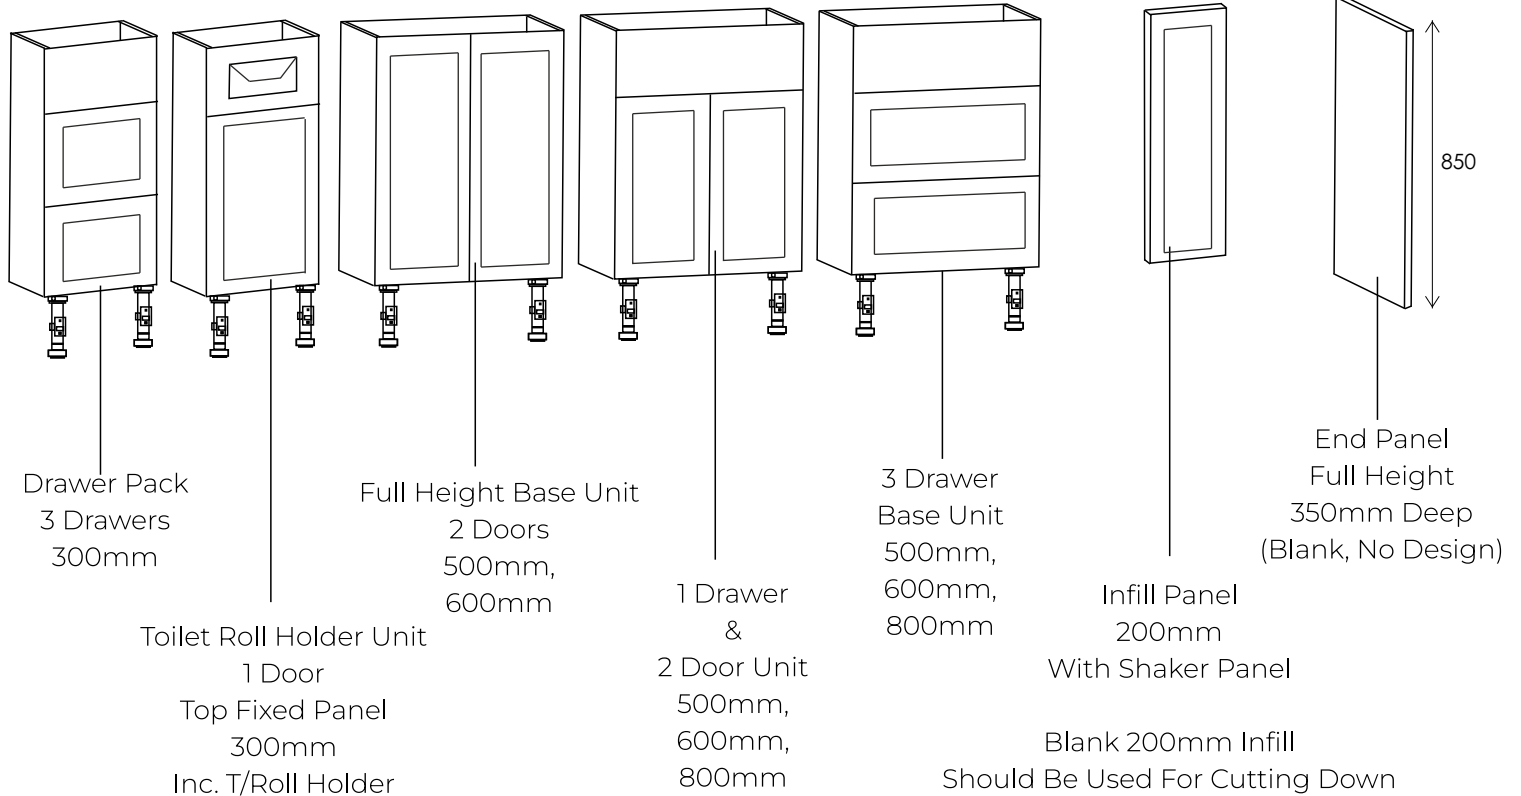

Carcasses are matt grey as standard apart from White Gloss units which are supplied with matt white carcasses.

Mirrored Cabinet
1 Door
300mm

Wall Unit
1 Door
300mm

Wall Unit
1 Door
400mm