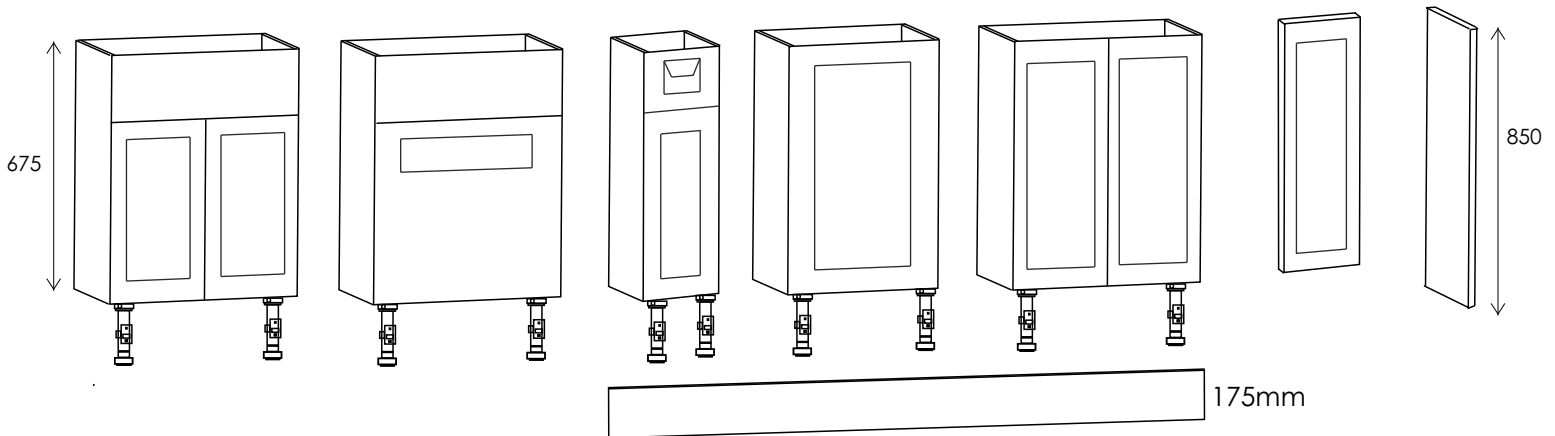

Anna Slimline Fitted Furniture Overview

Slimline depth 220mm

Wall units can be viewed on page 52.

Wymark Shaker Style Slimline

Basin Unit 500mm, 600mm	Toilet Unit 500mm, 600mm	T/Roll Holder 300mm 1 Door	Base Unit 1 Door 200mm, 250mm, 300mm 400mm	Full Height Base Unit 2 Doors 500mm, 600mm	Infill Panel 200mm	End Panel Full Height 220mm Deep
-------------------------------	--------------------------------	----------------------------------	---	---	-----------------------	---