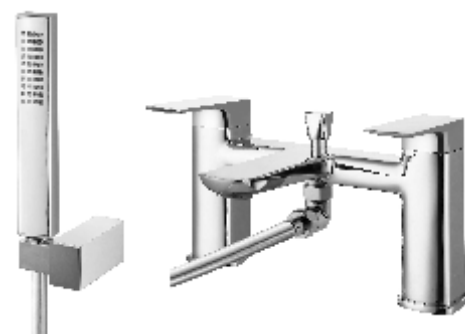

BRIX CHROME BRASSWARE

BI003 BASIN MONO MIXER **£183**
INC CLICKER WASTE
Suitable for all plumbing systems
0.2 bar to 6.0 bar pressure

BI008 TALL BASIN MIXER **£247**
No waste
Suitable for plumbing systems
1.0 bar to 6.0 bar pressure

BI003C BASIN MIXER **£192**
WALL MOUNTED
No waste
Suitable for plumbing systems
1.0 bar to 6.0 bar pressure

DX31 T/ROLL HOLDER **£41**
See Edens Brassware for
complete accessories range.

BRVQ11K Triple Concealed Valve **£367**
2 Outlets
See Edens Brassware for
complete range.