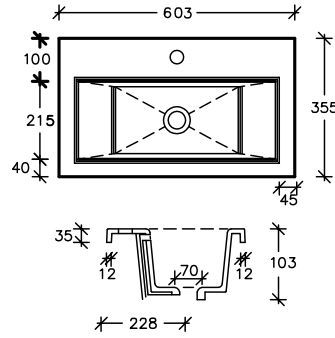

Plan 600mm In Line Basin
For 350mm furniture
w 603 d 355 h 103
(70mm height to overflow)
Stone resin basin
One tap hole

Plan 600 Basin In Line
PLAN60-W **£210**

Luka Semi Recessed Basin
w 550 d 430 h 150
(75mm height to overflow)
Ceramic basin
One tap hole