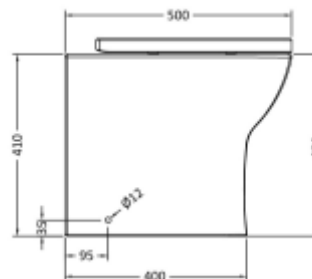

Luka BTW Pan
LKBTWPAN

£295

S/Close Seat Included