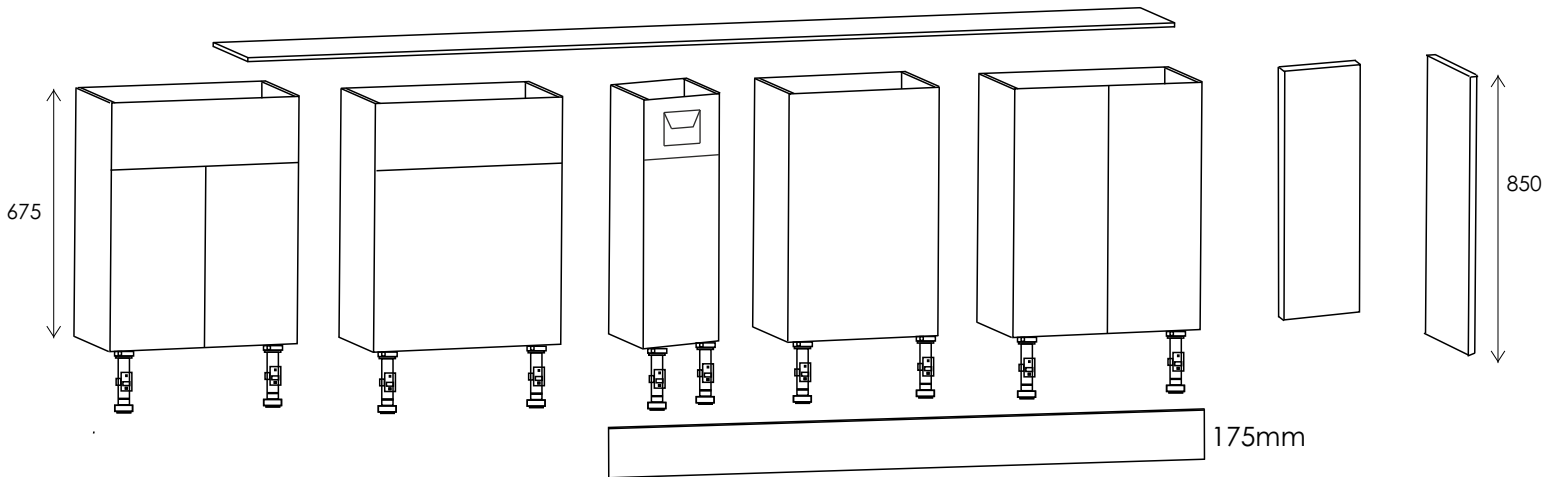

Anna Slimline Fitted Furniture Overview

Slimline depth 220mm

Wall units can be viewed on page 52.

Wymark Shaker Style Slimline

Basin Unit 500mm, 600mm	Toilet Unit 500mm, 600mm	T/Roll Holder 300mm 1 Door	Base Unit 1 Door 200mm, 250mm, 300mm 400mm	Full Height Base Unit 2 Doors 500mm, 600mm	Infill Panel 200mm	End Panel Full Height 220mm Deep
-------------------------------	--------------------------------	----------------------------------	---	---	-----------------------	---