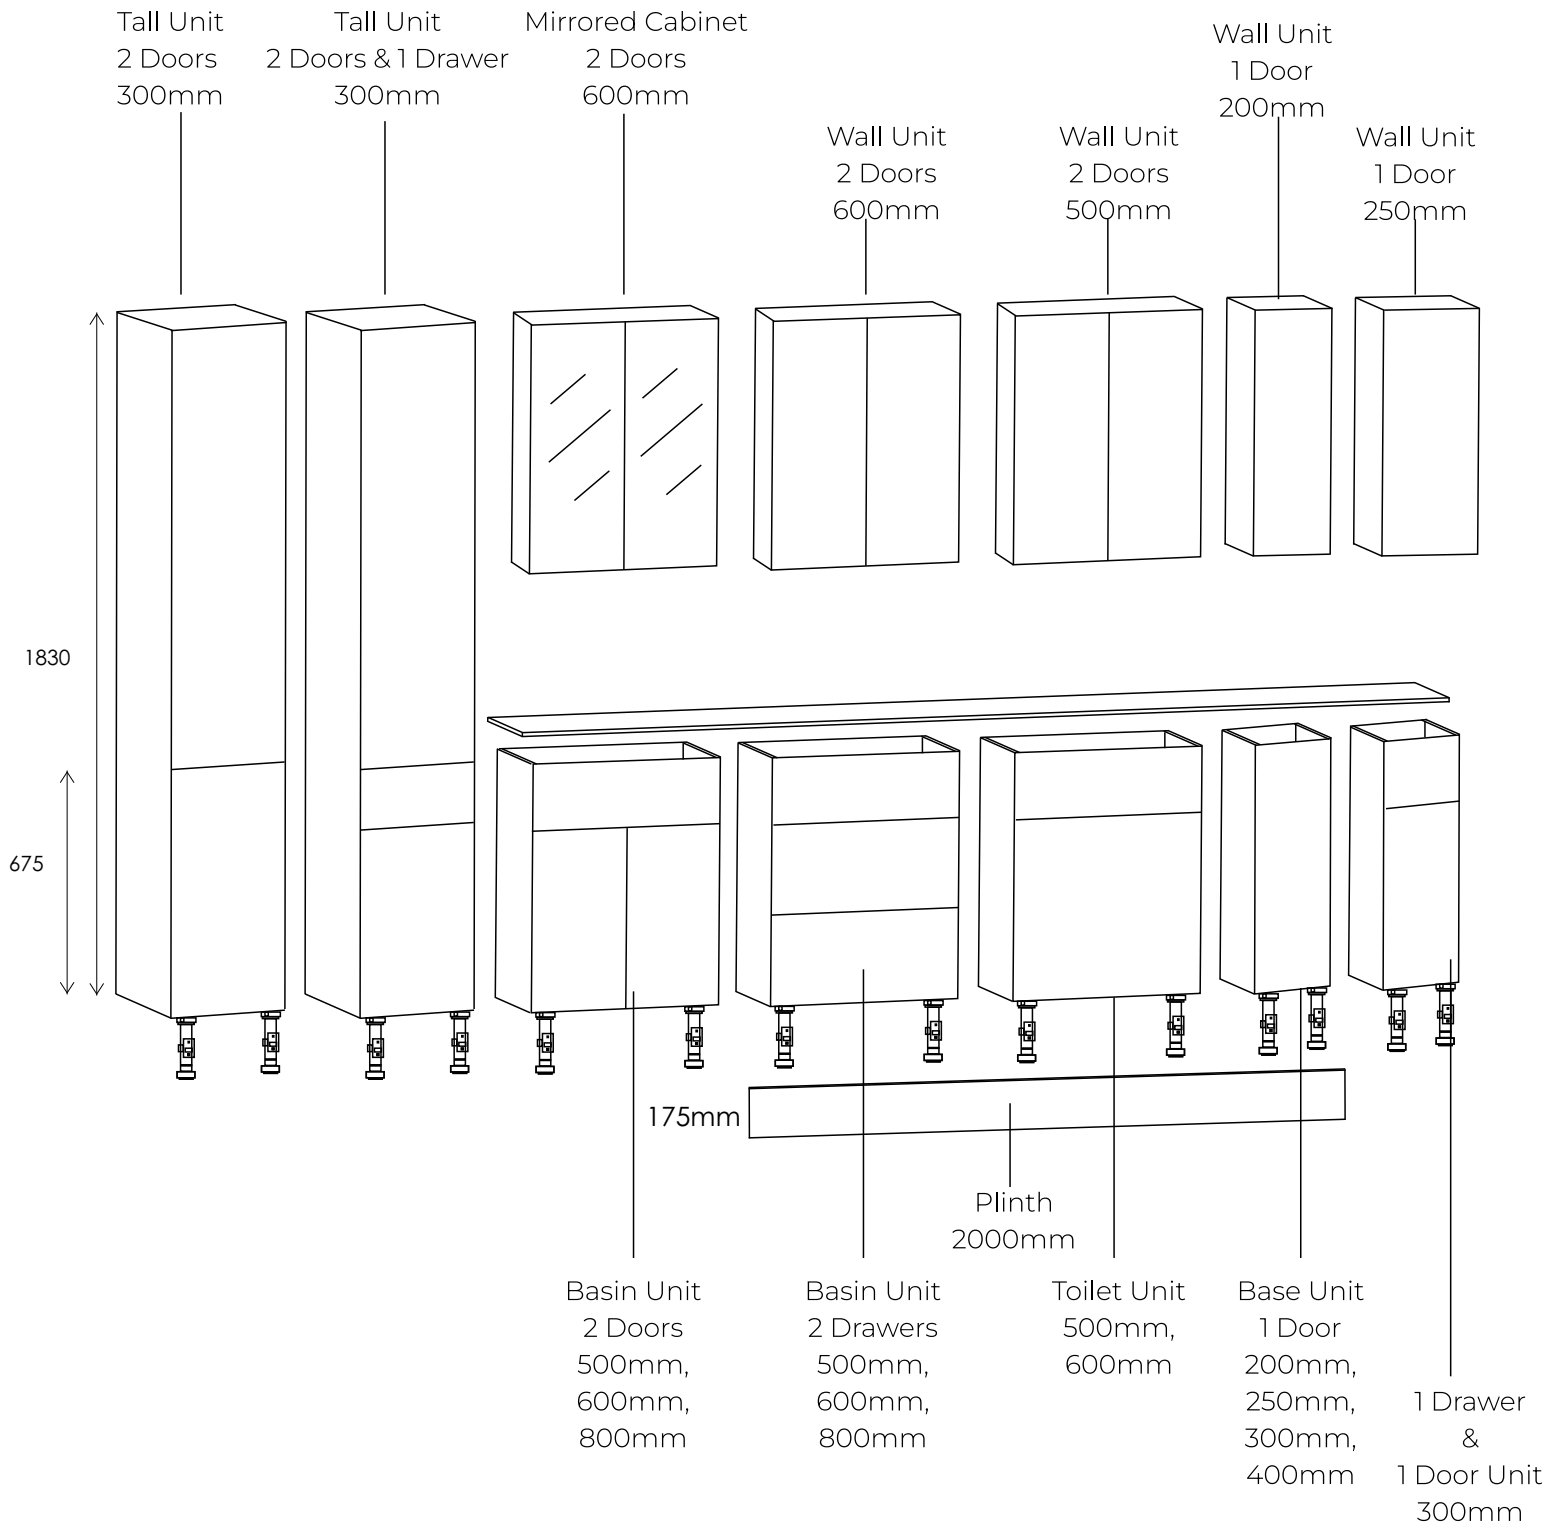

Anna Slab Door Fitted Furniture Overview

Standard depth 350mm

Products with this logo are available for next day despatch in all colours.