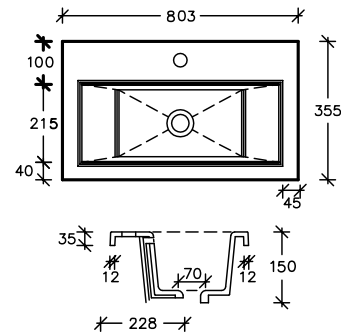

Oasis 800mm Inline Basin
For 350mm furniture
w 803 d 355 h 150
(120mm height to overflow)
Stone resin basin
One tap hole

Oasis 800 Basin
OA80-W **£250**