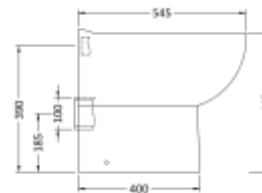

Square BTW Pan
SQBTWPAN/IQ

£215

Square Soft Close Seat
SQBTWSEAT/IQ

£95

£310

Anna Back to Wall Pan
Comfort Height
w 370 d 545 h 455
Raised height pan

Luxury UF Soft Close Seat
Quick release hinges

Anna BTW Pan
ANBTWPAN