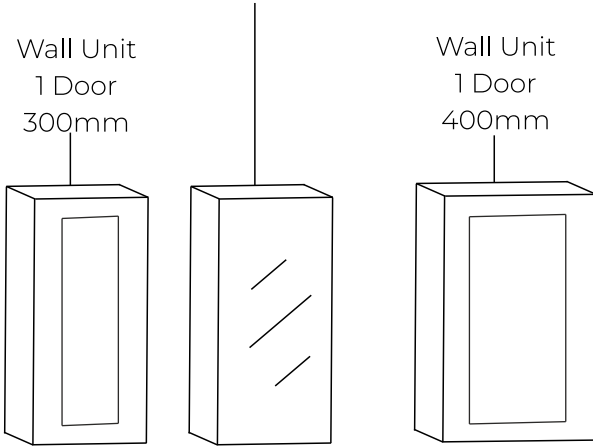

Carcasses are matt grey as standard apart from White Gloss units which are supplied with matt white carcasses.

Mirrored Cabinet
1 Door
300mm

Wall Unit
1 Door
300mm

Wall Unit
1 Door
400mm