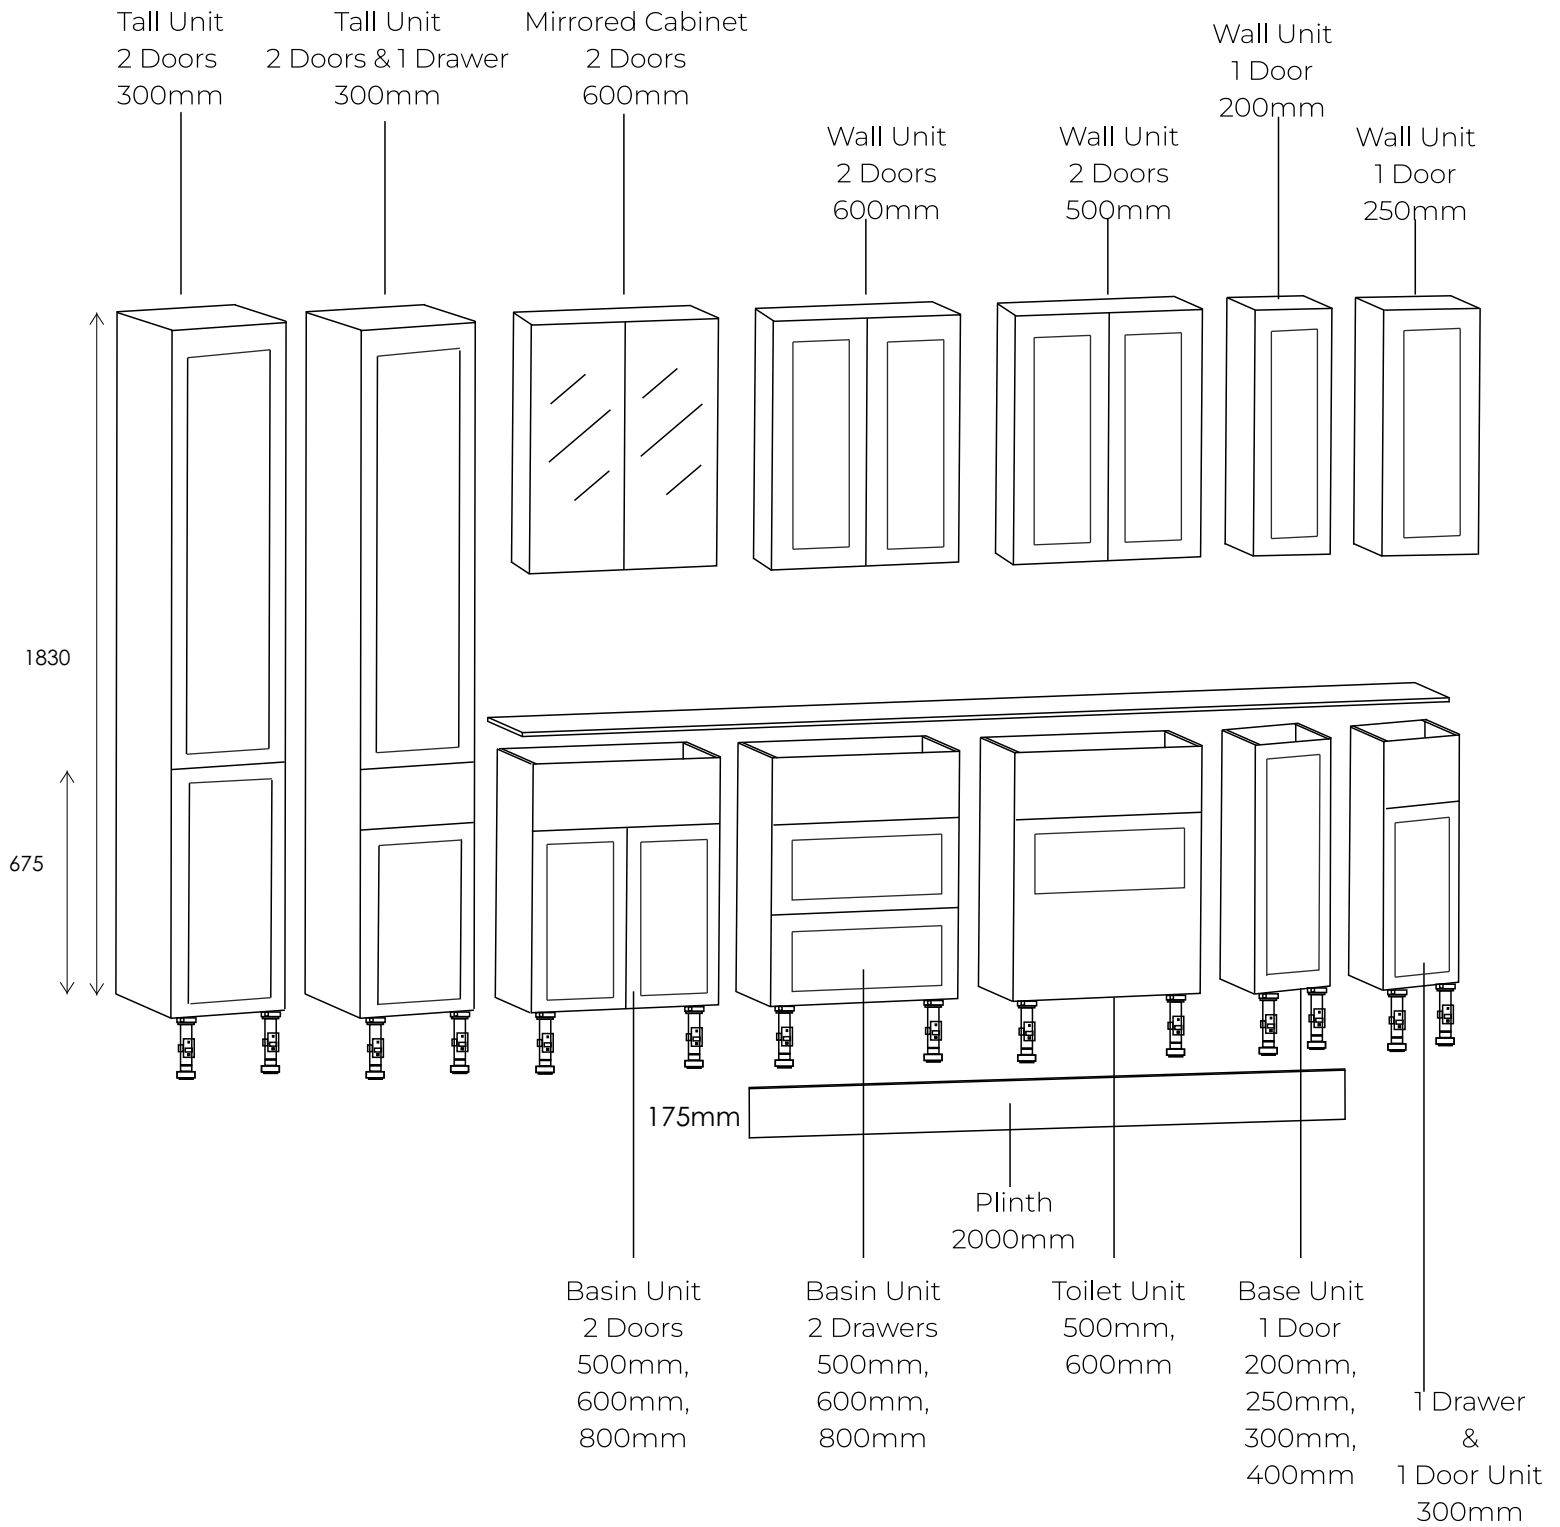

Wymark Shaker Style Fitted Furniture Overview

Standard depth 350mm