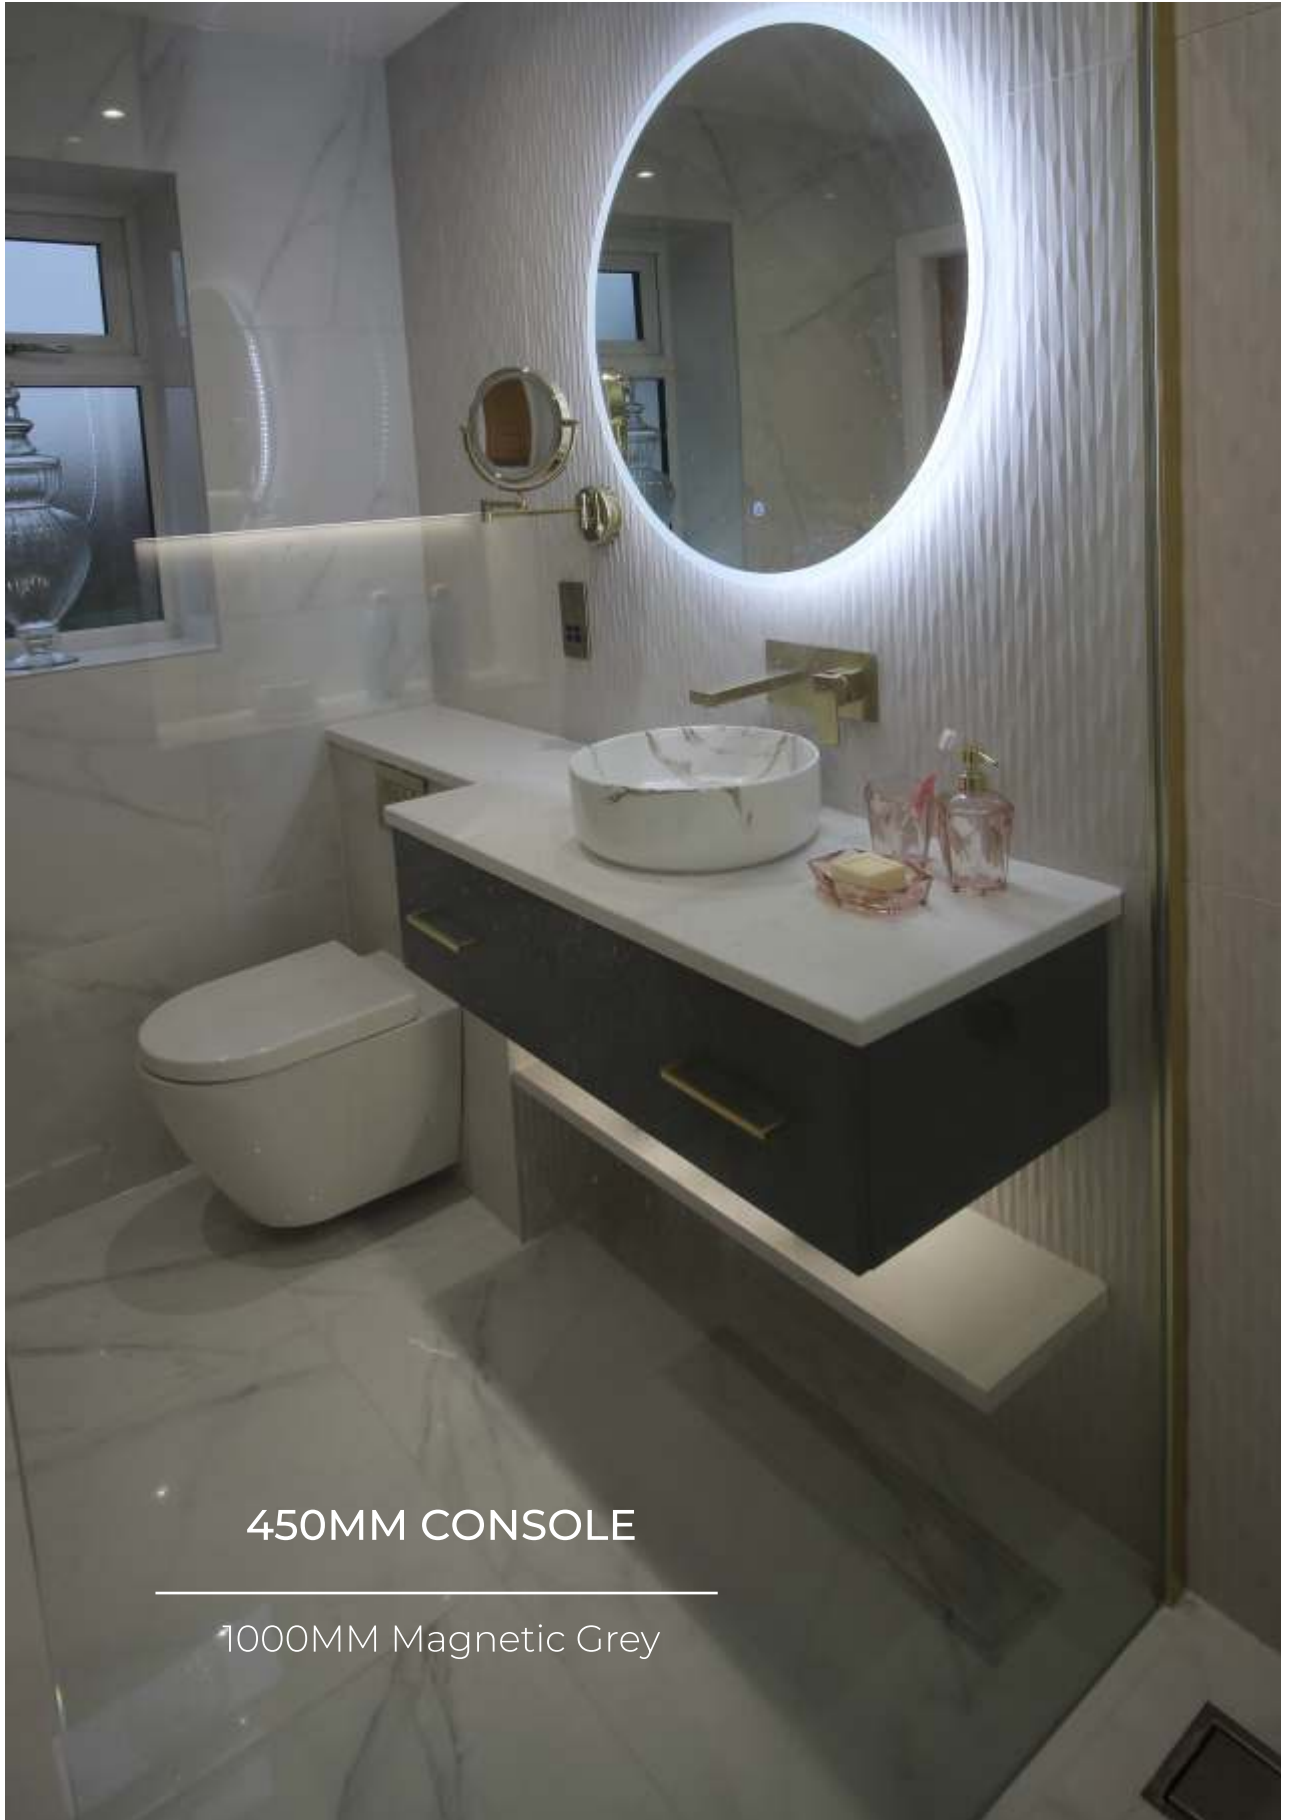

450MM CONSOLE

1000MM Magnetic Grey

Products with this logo are available for next day despatch in all colours.