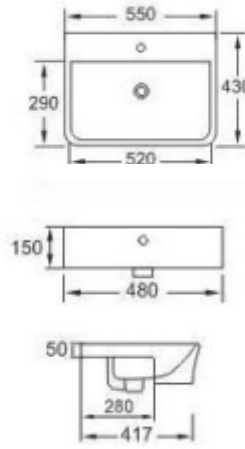

Brushed Brass
Flush Plate
FP03

£50

Plan 600mm In Line Basin
 For 350mm furniture
 w 603 d 355 h 103
 (70mm height to overflow)
 Stone resin basin
 One tap hole

Plan 600 Basin In Line
 PLAN60-W **£210**

Luka Semi Recessed Basin
 w 550 d 430 h 150
 (75mm height to overflow)
 Ceramic basin
 One tap hole