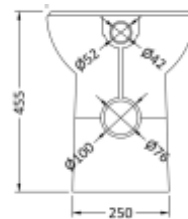

Square BTW Pan
SQBTWPAN/IQ

£215

Square Soft Close Seat
SQBTWSEAT/IQ

£95

£310

Anna Back to Wall Pan
Comfort Height
w 370 d 545 h 455
Raised height pan

Luxury UF Soft Close Seat
Quick release hinges

Anna BTW Pan
ANBTWPAN