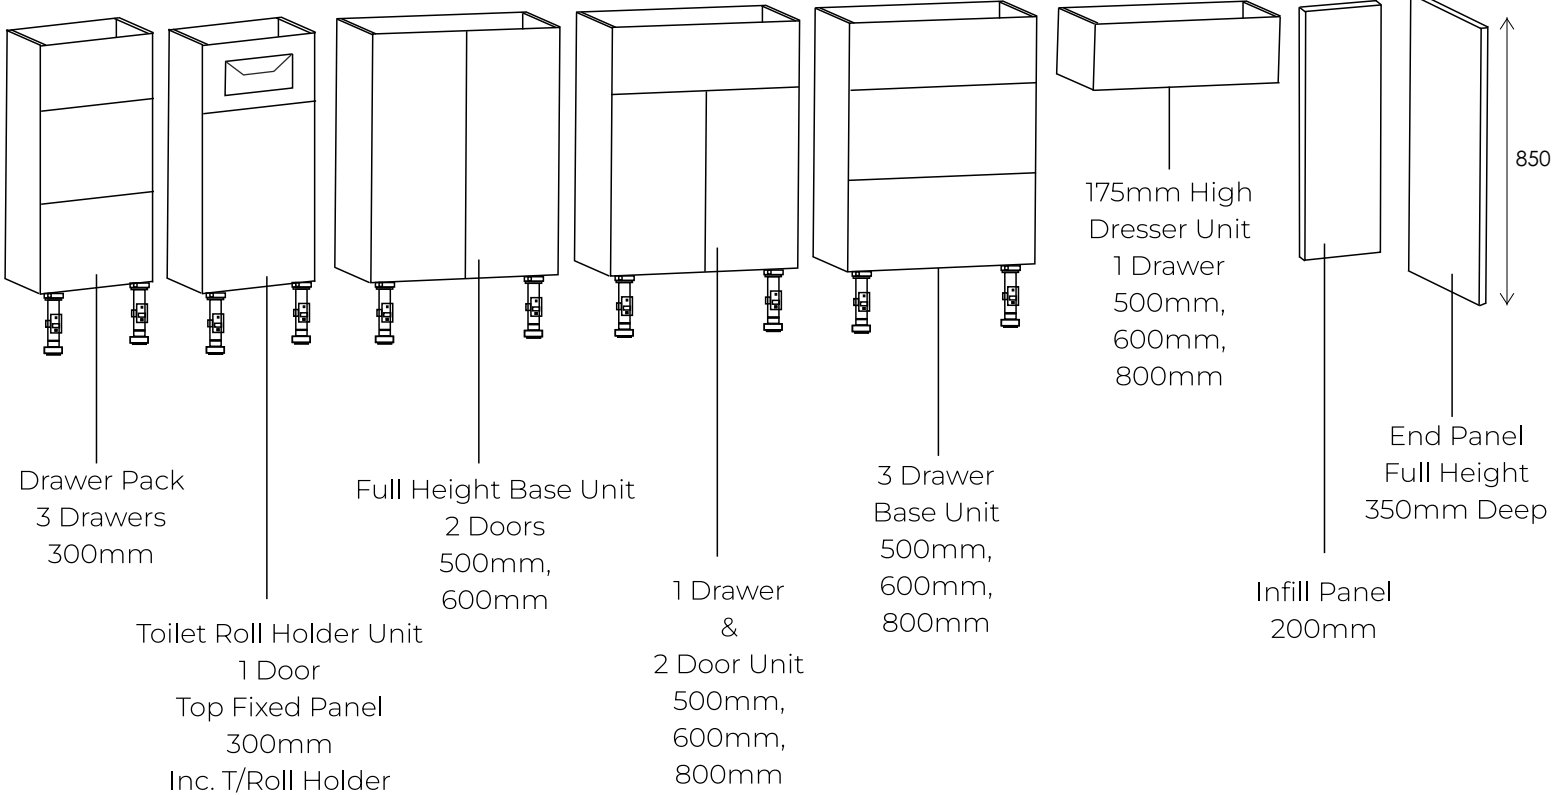

Carcasses are matt grey as standard apart from White Gloss units which are supplied with matt white carcasses.