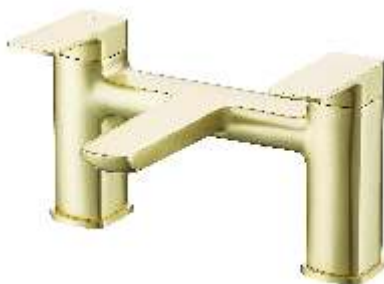

IQ2/TDRWU30
£685

WQ2/TDRWU30
Shaker Style (Centre Drawer Slab)
£750

WQ2/TDRWU30
Handleless
£780

BRIX BRUSHED BRASS BRASSWARE

BI003BB BASIN MONO MIXER **£247**
INC CLICKER WASTE
Suitable for all plumbing systems
0.2 bar to 6.0 bar pressure