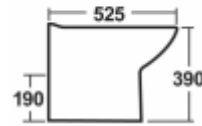

BACK TO WALL PAN OPTIONS

D Shape Back to Wall Pan
w 360 d 525 h 390

Luxury UF Soft Close Seat
Quick release hinges

D Shape BTW Pan
DBTW05/IQ

£170

Soft Close Seat
DSCS007/IQ

£75

£245

Square Back to Wall Pan
w 355 d 555 h 395

Square Soft Close Seat
Quick release hinges