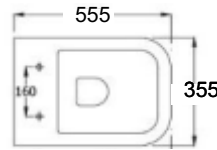

Luxury UF Soft Close Seat
Quick release hinges

D Shape BTW Pan
DBTW05/IQ

£170

Soft Close Seat
DSCS007/IQ

£75

£245

Square Back to Wall Pan
w 355 d 555 h 395

Square Soft Close Seat
Quick release hinges