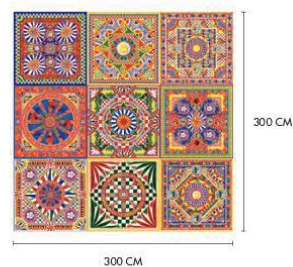

DOLCE & GABBANA
C A S A

PANNELLO DIGITALE
DIGITAL PANEL

TCW012 TCAHP UC085
BASE VINILICA TELETIA CON SUPPORTO IN TNT
TELETA VINYL SUPPORT ON NON-WOVEN BACKING

TCW012 TCAHH UC085
SUPPORTO IN TNT PURO (*)
PURE NON-WOVEN SUPPORT (*)

TCW012 TCAI4 UC085
BASE VINILICA STUCCO CON SUPPORTO IN TNT
STUCCO VINYL SUPPORT ON NON-WOVEN BACKING

TCW012 TCAI3 UC085
BASE VISCOSE CON SUPPORTO IN TNT
VISCOSE FABRIC SUPPORT ON NON-WOVEN BACKING

TCW012 TCAHF UC085
BASE VINILICA FLOCCATO CON SUPPORTO IN TNT (H 70 CM)
BIG FLOCK VINYL SUPPORT ON NON-WOVEN BACKING (H 70 CM)

TCW012 TCAHG UC085
BASE VINILICA SHANTUNG CON SUPPORTO IN TNT
SHANTUNG VINYL SUPPORT ON NON-WOVEN BACKING

TCW012 TCAHS UC085
BASE LINO CON SUPPORTO IN TNT
LINEN FABRIC SUPPORT ON NON-WOVEN BACKING

TCW012 TCAHU UC085
BASE COTONE CON SUPPORTO IN TNT
COTTON FABRIC SUPPORT ON NON-WOVEN BACKING

DIMENSIONE
SIZE
CM. 300 H X 300 L

MADE IN ITALY