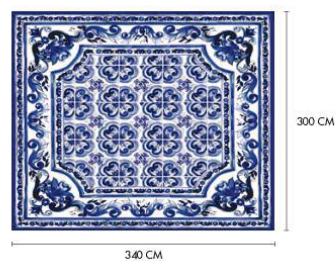

DOLCE & GABBANA
C A S A

PANNELLO DIGITALE
DIGITAL PANEL

TCW001 TCAHP UB009
BASE VINILICA TELETIA CON SUPPORTO IN TNT
TELETA VINYL SUPPORT ON NON-WOVEN BACKING

TCW001 TCAHK UB009
SUPPORTO IN TNT PURO (*)
PURE NON-WOVEN SUPPORT (*)

TCW001 TCAI7 UB009
BASE VINILICA STUCCO CON SUPPORTO IN TNT
STUCCO VINYL SUPPORT ON NON-WOVEN BACKING

TCW001 TCAI3 UB009
BASE VISCOSE CON SUPPORTO IN TNT
VISCOSE FABRIC SUPPORT ON NON-WOVEN BACKING

TCW001 TCAHF UB009
BASE VINILICA FLOCCATO CON SUPPORTO IN TNT (H 70 CM)
BIG FLOCK VINYL SUPPORT ON NON-WOVEN BACKING (H 70 CM)

TCW001 TCAHU UB009
BASE VINILICA SHANTUNG CON SUPPORTO IN TNT
SHANTUNG VINYL SUPPORT ON NON-WOVEN BACKING

TCW001 TCAHI UB009
BASE VINILICA DAMASCO CON SUPPORTO IN TNT
DAMASK VINYL SUPPORT ON NON-WOVEN BACKING

TCW001 TCAHR UB009
BASE LINO CON SUPPORTO IN TNT
LINEN FABRIC SUPPORT ON NON-WOVEN BACKING

TCW001 TCAHU UB009
BASE COTONE CON SUPPORTO IN TNT
COTTON FABRIC SUPPORT ON NON-WOVEN BACKING

DIMENSIONE
SIZE
CM 300 H X 340 L

MADE IN ITALY