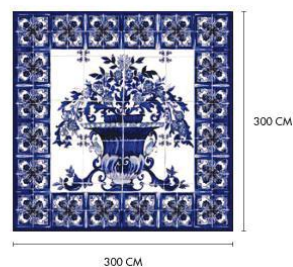

DOLCE & GABBANA
CASA

PANNELLO DIGITALE
DIGITAL PANEL

TCW001 TCA18 UB003
BASE VINILICA TELETIA CON SUPPORTO IN TNT
TELETA VINYL SUPPORT ON NON-WOVEN BACKING

TCW001 TCAHK UB003
SUPPORTO IN TNT PURO (*)
PURE NON-WOVEN SUPPORT (*)

TCW001 TCA17 UB003
BASE VINILICA STUCCO CON SUPPORTO IN TNT
STUCCO VINYL SUPPORT ON NON-WOVEN BACKING

TCW001 TCA13 UB003
BASE VISCOSA CON SUPPORTO IN TNT
VISCOSE FABRIC SUPPORT ON NON-WOVEN BACKING

TCW001 TCAHF UB003
BASE VINILICA FLOCCATO CON SUPPORTO IN TNT (H 70 CM)
BIG FLOCK VINYL SUPPORT ON NON-WOVEN BACKING (H 70 CM)

TCW001 TCAHJ UB003
BASE VINILICA SHANTUNG CON SUPPORTO IN TNT
SHANTUNG VINYL SUPPORT ON NON-WOVEN BACKING

TCW001 TCAHI UB003
BASE VINILICA DAMASCO CON SUPPORTO IN TNT
DAMASK VINYL SUPPORT ON NON-WOVEN BACKING

TCW001 TCAHR UB003
BASE LINO CON SUPPORTO IN TNT
LINEN FABRIC SUPPORT ON NON-WOVEN BACKING

TCW001 TCAHU UB003
BASE COTONE CON SUPPORTO IN TNT
COTTON FABRIC SUPPORT ON NON-WOVEN BACKING

DIMENSIONE
SIZE
CM 300 H X 300 L

MADE IN ITALY