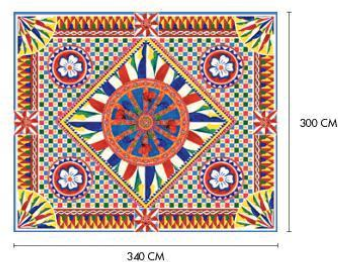

DOLCE & GABBANA
C A S A

PANNELLO DIGITALE
DIGITAL PANEL

TCW001 TCAHP UC068
BASE VINILICA TELETIA CON SUPPORTO IN TNT
TELETA VINYL SUPPORT ON NON-WOVEN BACKING

TCW001 TCAHH UC068
SUPPORTO IN TNT PURO (*)
PURE NON-WOVEN SUPPORT (*)

TCW001 TCAI4 UC068
BASE VINILICA STUCCO CON SUPPORTO IN TNT
STUCCO VINYL SUPPORT ON NON-WOVEN BACKING

TCW001 TCAI3 UC068
BASE VISCOSE CON SUPPORTO IN TNT
VISCOSE FABRIC SUPPORT ON NON-WOVEN BACKING

TCW001 TCAHF UC068
BASE VINILICA FLOCCATO CON SUPPORTO IN TNT (H 70 CM)
BIG FLOCK VINYL SUPPORT ON NON-WOVEN BACKING (H 70 CM)

TCW001 TCAHG UC068
BASE VINILICA SHANTUNG CON SUPPORTO IN TNT
SHANTUNG VINYL SUPPORT ON NON-WOVEN BACKING

TCW001 TCAHS UC068
BASE LINO CON SUPPORTO IN TNT
LINEN FABRIC SUPPORT ON NON-WOVEN BACKING

TCW001 TCAHU UC068
BASE COTONE CON SUPPORTO IN TNT
COTTON FABRIC SUPPORT ON NON-WOVEN BACKING

DIMENSIONE
SIZE
CM. 300 H X 340 L

MADE IN ITALY