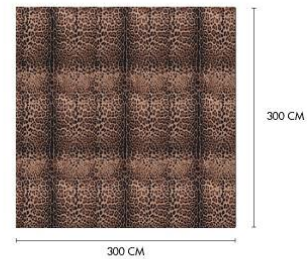

DOLCE & GABBANA
CASA

PANNELLO DIGITALE
DIGITAL PANEL

TCW004 TCAI5 UL003
BASE VINILICA TELETIA CON SUPPORTO IN TNT
TELETTA VINYL SUPPORT ON NON-WOVEN BACKING

TCW004 TCAHH UL003
SUPPORTO IN TNT PURO (*)
PURE NON-WOVEN SUPPORT (*)

TCW004 TCAI6 UL003
BASE VINILICA STUCCO CON SUPPORTO IN TNT
STUCCO VINYL SUPPORT ON NON-WOVEN BACKING

TCW004 TCAI3 UL003
BASE VISCOSA CON SUPPORTO IN TNT
VISCOSE FABRIC SUPPORT ON NON-WOVEN BACKING

TCW004 TCAHF UL003
BASE VINILICA FLOCCATO CON SUPPORTO IN TNT (H 70 CM)
BIG FLOCK VINYL SUPPORT ON NON-WOVEN BACKING (H 70 CM)

TCW004 TCAHJ UL003
BASE VINILICA SHANTUNG CON SUPPORTO IN TNT
SHANTUNG VINYL SUPPORT ON NON-WOVEN BACKING

TCW004 TCAHQ UL003
BASE LINO CON SUPPORTO IN TNT
LINEN FABRIC SUPPORT ON NON-WOVEN BACKING

TCW004 TCAHU UL003
BASE COTONE CON SUPPORTO IN TNT
COTTON FABRIC SUPPORT ON NON-WOVEN BACKING

DIMENSIONE
SIZE
CM 300 H X 300 L

MADE IN ITALY