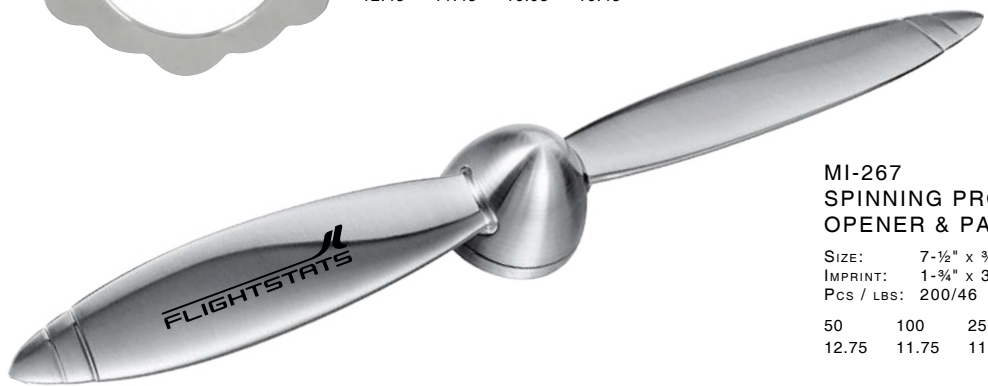

**MI-267
SPINNING PROPELLER LETTER
OPENER & PAPERWEIGHT**

SIZE: 7-1/2" x 3/4" x 7/8"
IMPRINT: 1-3/4" x 3/8"
Pcs / Lbs: 200/46
50 100 250 500 (4R)
12.75 11.75 11.20 10.70

- METAL PROPELLER SPINS SMOOTHLY
- BOTTOM OF PROPELLER CONE IS RUBBER TO PREVENT SLIDING WHILE PROPELLER IS SPINNING
- PROPELLER CAN BE USED AS A LETTER OPENER AND HAS NO SHARP EDGES