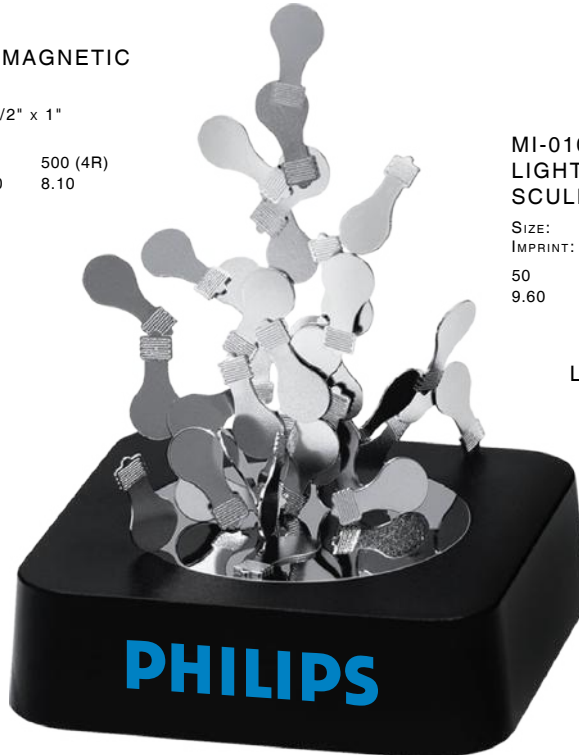

**MI-0108BB
LIGHT BULB MAGNETIC
SCULPTURE**

SIZE: 3-1/2" x 3-1/2" x 1"
IMPRINT: 2" X 3/4"

50	100	250	500 (4R)
9.60	9.10	8.60	8.10

LIGHT BULB (BB)

HEART (HT)