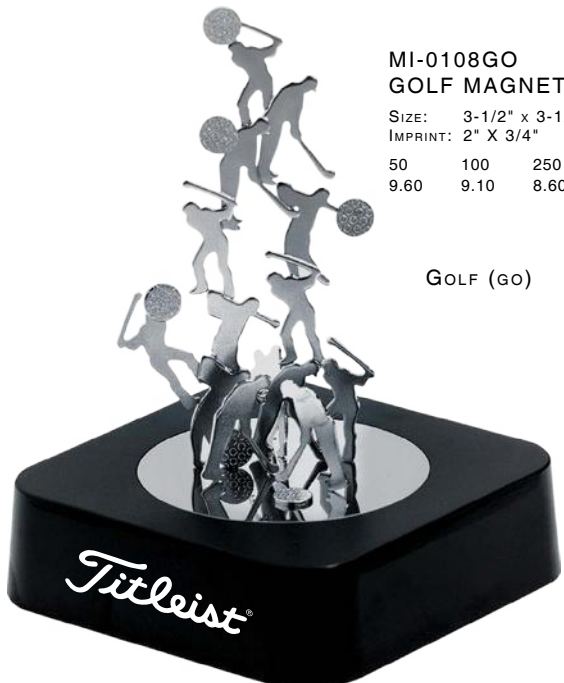

MI-0108GO
GOLF MAGNETIC SCULPTURE
Size: 3-1/2" x 3-1/2" x 1"
Imprint: 2" X 3/4"
50 100 250 500 (4R)
9.60 9.10 8.60 8.10

GOLF (GO)