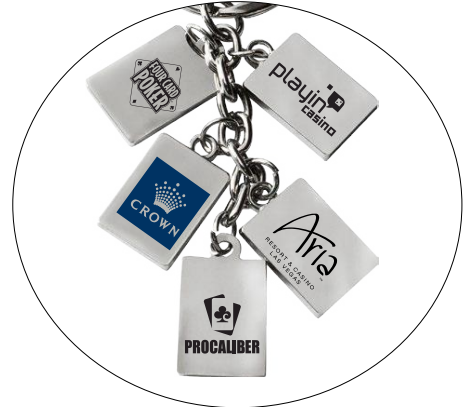

**MI-777
CASINO CHIP KEYLIGHT**

- BRIGHT, WHITE LED LIGHT
- LIGHT TOGGLE FEATURE SO THE LIGHT STAYS ON WITH ONE CLICK

Size: 1-1/2" x 3-1/2" x 1/4"
Imprint: 3/4" DIAMETER
Pcs / Lbs: 1000/26

50	100	250	500 (4R)
4.85	4.10	3.85	3.60