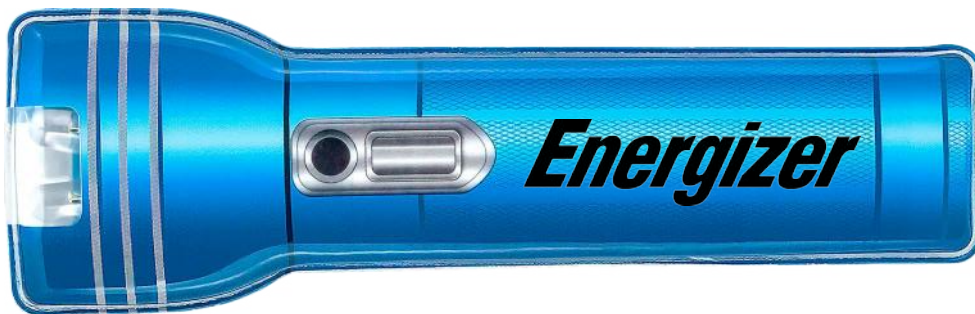

**MI-1072
ADJUSTABLE FOCUS LED
LIGHT W/ METAL CARABINER**

- EXTENDABLE BODY TO ADJUST FOCUS & BRIGHTNESS
- ALUMINUM BODY

SIZE: 4" x 7/8" x 5/8" DIAMETER
IMPRINT: 1" x 1/2"
BATTERY: BUTTON CELL (NOT INCLUDED)

50	100	250	500 (4R)
3.85	3.60	3.10	2.95

**MI-1292
MAGNETIC SLIM FLASHLIGHT**

- HANDY KITCHEN OR OFFICE TOOL
- THIN & FLEXIBLE, PLASTIC DESIGN
- PORTABLE & EASY TO FIT IN A BAG OR PURSE

SIZE: 5" x 1-1/2" x 3/16"
IMPRINT: 2" x 3/4"
BATTERY: BUILT IN

50	100	250	500 (4R)
3.50	3.15	3.00	2.85