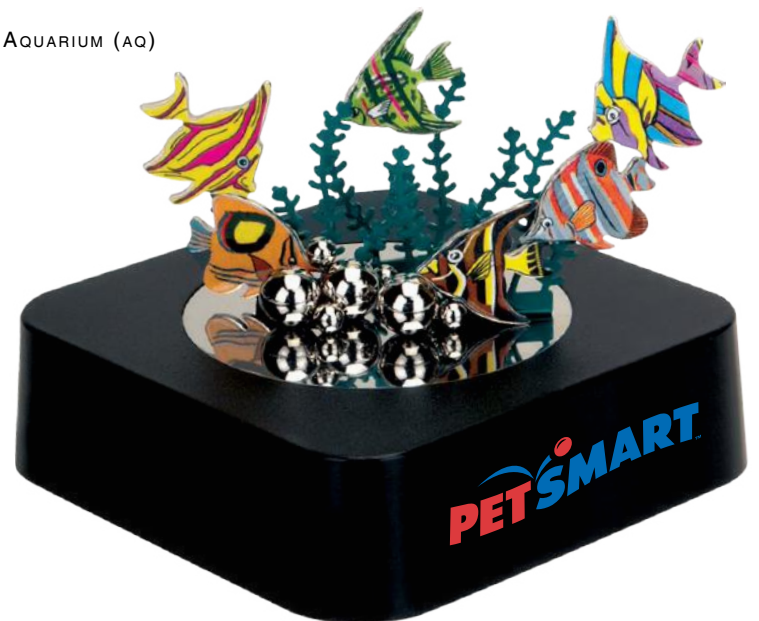

NEW

GOLD COINS
(GC)

MI-0108GC
GOLD COIN MAGNETIC SCULPTURE

SIZE: 3-1/2" x 3-1/2" x 1"
 IMPRINT: 2" X 3/4"
 50 100 250 500 (4R)
 11.70 11.20 10.70 10.20

DONUT (DN)

MI-0108DN
DONUT MAGNETIC SCULPTURE

SIZE: 3-1/2" x 3-1/2" x 1"
 IMPRINT: 2" X 3/4"
 50 100 250 500 (4R)
 11.70 11.20 10.70 10.20

AQUARIUM (AQ)

MI-0108AQ
AQUARIUM MAGNETIC SCULPTURE

SIZE: 3-1/2" x 3-1/2" x 1"
 IMPRINT: 2" X 3/4"
 50 100 250 500 (4R)
 11.70 11.20 10.70 10.20

POKER (PK)

MI-0108PK
POKER MAGNETIC SCULPTURE

Size: 3-1/2" x 3-1/2" x 1"
 Imprint: 2" X 3/4"
 50 100 250 500 (4R)
 11.70 11.20 10.70 10.20