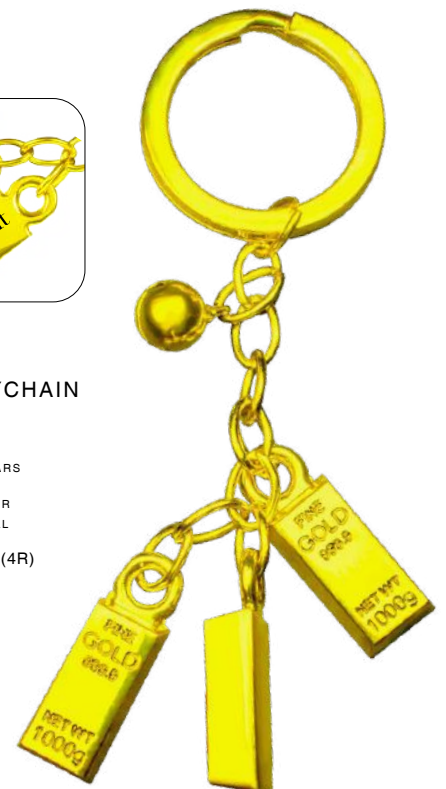

**GB-500
GOLD BAR BELL KEYCHAIN**

SIZE: 1" x 3-5/8" x ¼"
IMPRINT: ½" x ¼" BACK
½" x ¼" SIDE OF BARS

• THREE 24K GOLD-PLATED BAR KEYCHAIN WITH JINGLING BELL

50	100	250	500 (4R)
6.50	5.75	5.50	5.25