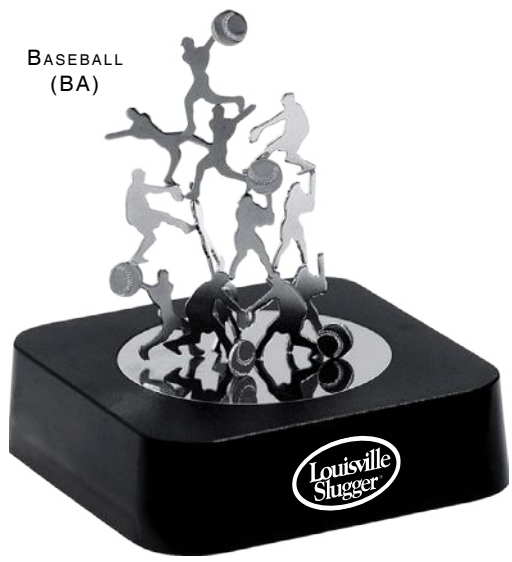

BASEBALL (BA)

MI-0108BA
BASEBALL MAGNETIC SCULPTURE
Size: 3-1/2" x 3-1/2" x 1" 50 100 250 500 (4R)
IMPRINT: 2" x 3/4" 9.60 9.10 8.60 8.10