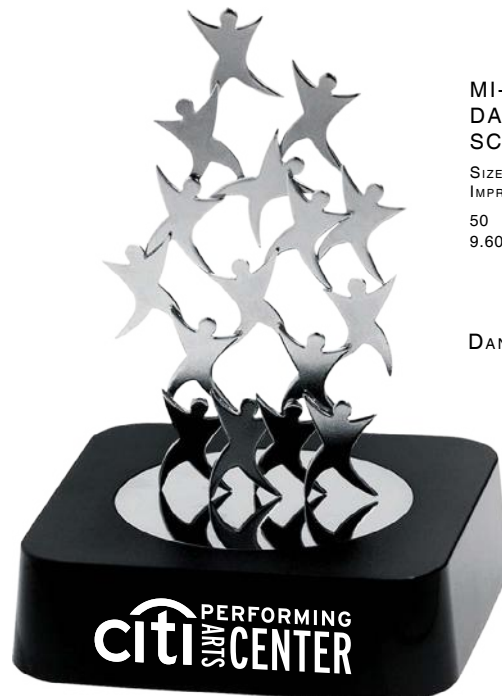

MUSIC NOTES (MN)

MI-0108DA
DANCER MAGNETIC SCULPTURE

Size: 3-1/2" x 3-1/2" x 1"
Imprint: 2" X 3/4"

50	100	250	500 (4R)
9.60	9.10	8.60	8.10

DANCER (DA)

BULL & BEAR (BU)

MI-0108BU
BULL & BEAR MAGNETIC SCULPTURE
 Size: 3-1/2" x 3-1/2" x 1"
 Imprint: 2" X 3/4"
 50 100 250 500 (4R)
 9.60 9.10 8.60 8.10