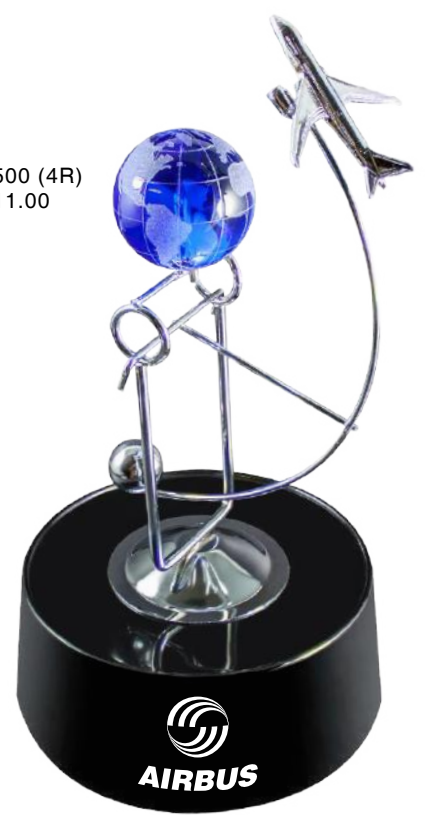

50	100	250	500 (4R)
26.00	24.00	23.00	22.00

**MI-3085
METAL AIRPLANE CLOCK**

SIZE: 6-1/2" x 2-1/4" x 1"
 IMPRINT: 3/4" x 5/8"
 BATTERY: BUTTON CELL (NOT INCLUDED)
 Pcs / LBS: 50/28

50	100	250	500 (4R)
26.00	24.00	23.00	22.00

**MI-61
METAL AIRPLANE CLOCK**

SIZE: 2-3/4" x 3-3/4" x 1-1/2"
 IMPRINT: 2" x 1/2"
 BATTERY: BUTTON CELL (NOT INCLUDED)
 Pcs / LBS: 60/30

50	100	250	500 (4R)
28.75	26.25	25.00	23.75

**MI-0102
SWINGING AIRPLANE
OVER GLOBE**

SIZE: 3-1/2" x 7" x 3-1/2"
 IMPRINT: 1-1/4" x 1"

50	100	250	500 (4R)
14.00	13.00	12.00	11.00

**MI-3569
METAL BIPLANE CLOCK**

SIZE: 3-1/2" x 4-1/4" x 2-1/8"
 IMPRINT: 3/4" x 3/8"
 BATTERY: BUTTON CELL (NOT INCLUDED)
 Pcs / LBS: 40/30