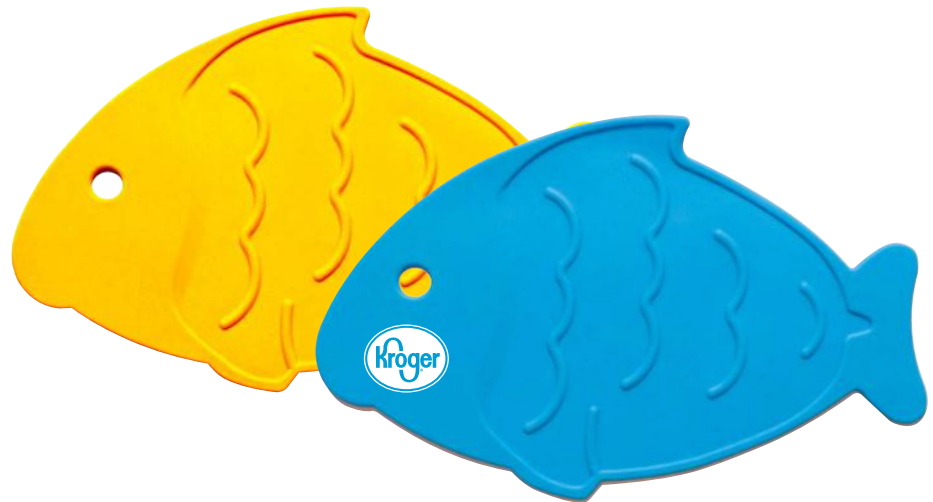

**MI-7133
PINK RIBBON
SILICONE TRIVET**

Size: 7" x 7" x 1/8"
Imprint: 1-3/8" x 1-3/8"
Pcs / LBS: 144/34

- GOOD FOR HEAT INSULATION
- SILICONE MATERIAL CAN BE SAFELY USED BETWEEN 40 - 446 °F
- BLACK OR WHITE IMPRINT COLOR ONLY

50	100	250	500 (4R)
6.35	5.75	5.50	5.25

Cuisinart

**MI-7123
SILICONE TRIVET
W/ HANGING HOLE**

Size: 7" x 7" x 1/8"
Imprint: 1-3/8" x 1-3/8"
Pcs / LBS: 144/35

- GOOD FOR HEAT INSULATION
- SILICONE MATERIAL CAN BE SAFELY USED BETWEEN 40 - 446 °F
- BLACK OR WHITE IMPRINT COLOR ONLY

50	100	250	500 (4R)
6.35	5.75	5.50	5.25

**MI-7533
FISH SILICONE TRIVET**

Size: 10" x 6-1/2" x 1/8"
Imprint: 1-3/8" x 1-3/8"
Pcs / LBS: 100/18

- HANGING HOLE EYES
- SILICONE MATERIAL CAN BE SAFELY USED BETWEEN 40 - 446 °F
- BLACK OR WHITE IMPRINT COLOR ONLY

50	100	250	500 (4R)
6.35	5.75	5.50	5.25

**MI-3100
ANIMAL SILICONE GLOVE**

Size: 4" x 4" x 3-1/2"
Imprint: 1-3/8" x 3/4"
Pcs / LBS: 144/28

- GREAT FOR HEAT INSULATION
- SILICONE MATERIAL CAN BE SAFELY USED BETWEEN 40°F - 446°F

50	100	250	500 (4R)
6.35	5.75	5.50	5.25