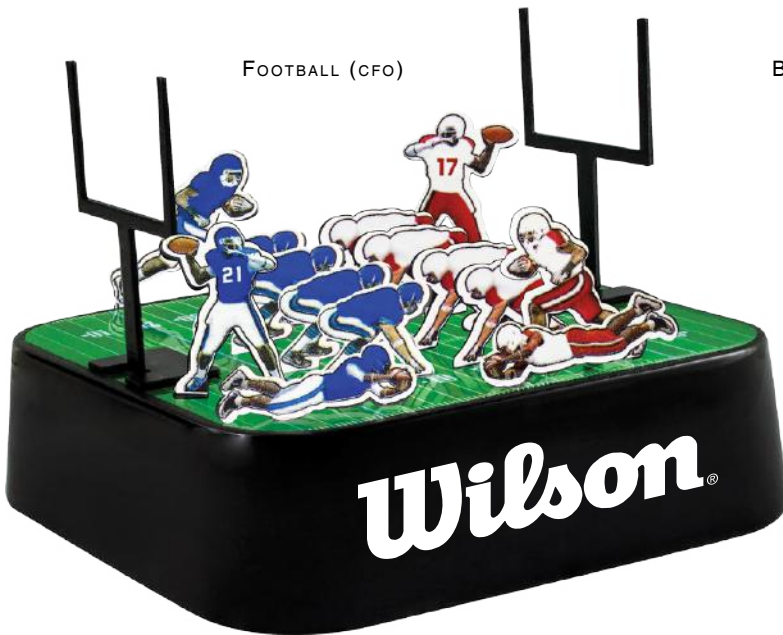

BASKETBALL (CBK)

Size: 3-1/2" x 3-1/2" x 1"
Imprint: 2" X 3/4"
50 100 250 500 (4R)
11.70 11.20 10.70 10.20

FOOTBALL (CFO)

MI-0108CFO
FOOTBALL (COLOR) MAGNETIC SCULPTURE