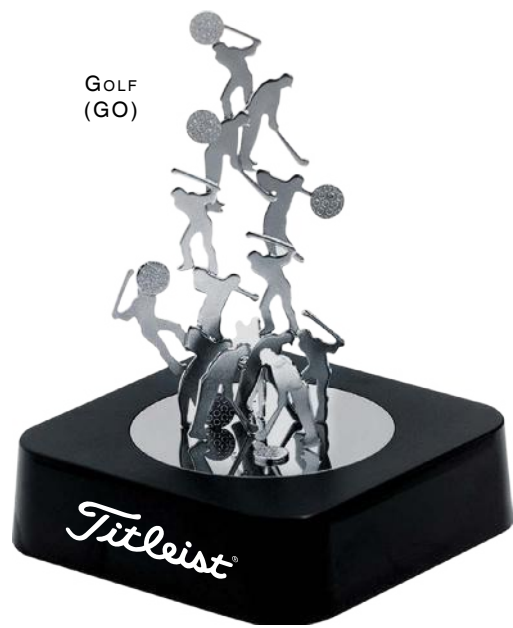

GOLF (GO)

MI-0108GO
GOLF MAGNETIC SCULPTURE
Size: 3-1/2" x 3-1/2" x 1" 50 100 250 500 (4R)
IMPRINT: 2" x 3/4" 9.60 9.10 8.60 8.10

SOCCER (SO)