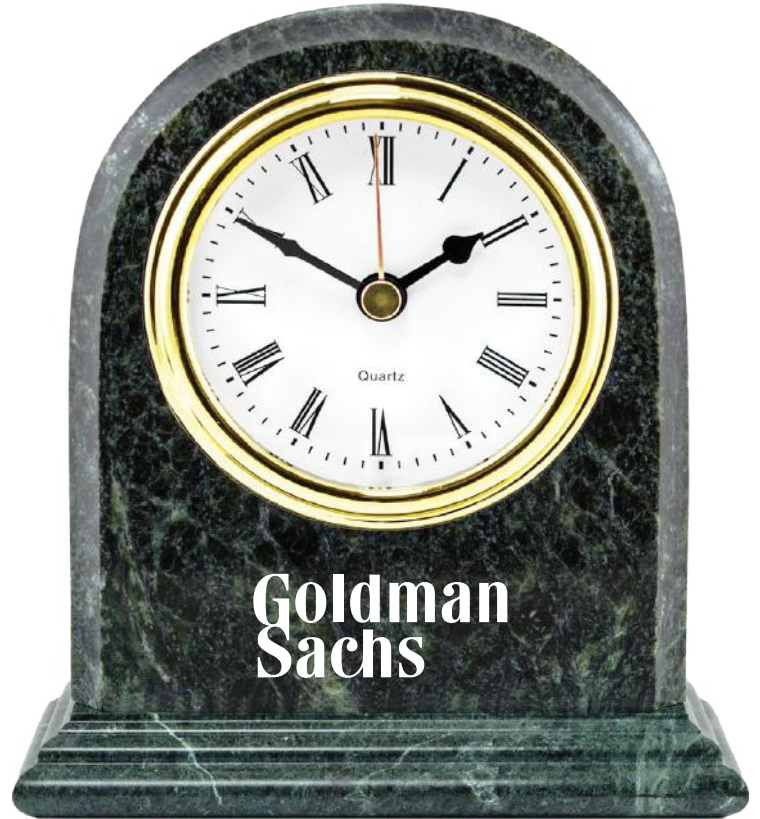

SIZE: 3-3/4" x 1-3/8" x 3"
 IMPRINT: 2-1/2" x 1-1/2"

50	100	250	500 (4R)
26.00	24.50	23.50	22.50

MI-156
WOOD CLOCK WITH GLASS TRIM
 SIZE: 4-3/4" x 6-1/4" x 2" • BEVELED GLASS AND MAHOGANY WOOD
 IMPRINT: 2-1/2" x 1" 50 100 250 500 (4R)
 BATTERY: 1 x AA (NOT INCLUDED) 19.00 18.00 17.50 17.00

MI-1457
MARBLE ARCH CLOCK
 SIZE: 5-1/8" x 5-3/4" x 2-1/8"
 IMPRINT: 2" x 3/4"
 BATTERY: 1 x AA (NOT INCLUDED)
 25 50 100 250 (4R)
 7.00 6.50 6.25 6.00

**MI-3627
ALTIMETER AIRPLANE DESK CLOCK**

- FEATURES A LARGE CLOCK DISPLAY DESIGNED LIKE A FLIGHT ALTIMETER
- GREAT GIFTS FOR PILOTS AND THE AVIATION INDUSTRY