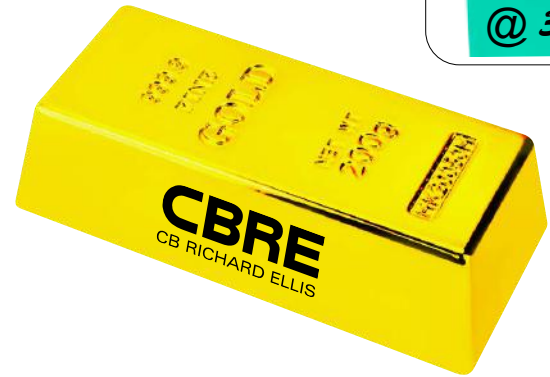

**GB-300
MINI GOLD BAR PAPERWEIGHT / MAGNET**

SIZE: 2-3/8" x 5/8" x 1"
IMPRINT: 1-5/8" x 3/8"

• MADE OF ABS PLASTIC