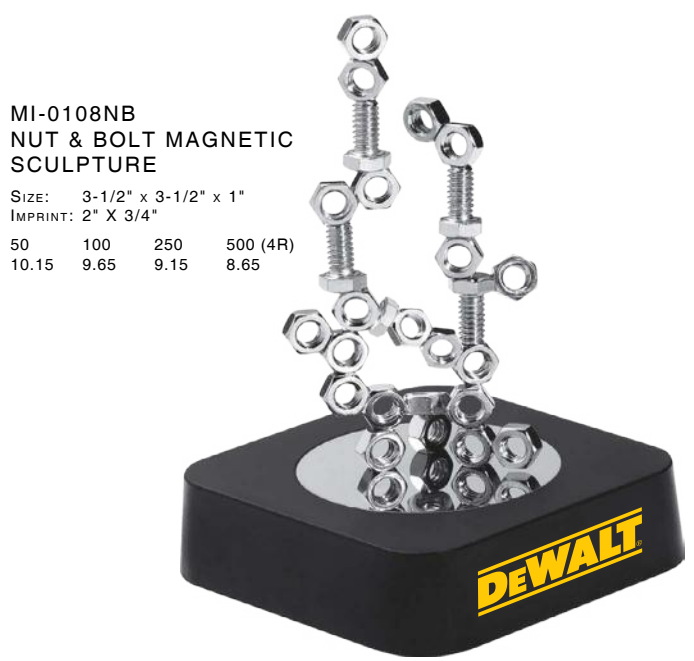

MI-0108NB
NUT & BOLT MAGNETIC SCULPTURE

MI-0108K
KEY MAGNETIC SCULPTURE
Size: 3-1/2" x 3-1/2" x 1" 50 100 250 500 (4R)
Imprint: 2" X 3/4" 9.60 9.10 8.60 8.10

Size: 3-1/2" x 3-1/2" x 1" 50 100 250 500 (4R)
Imprint: 2" X 3/4" 10.15 9.65 9.15 8.65