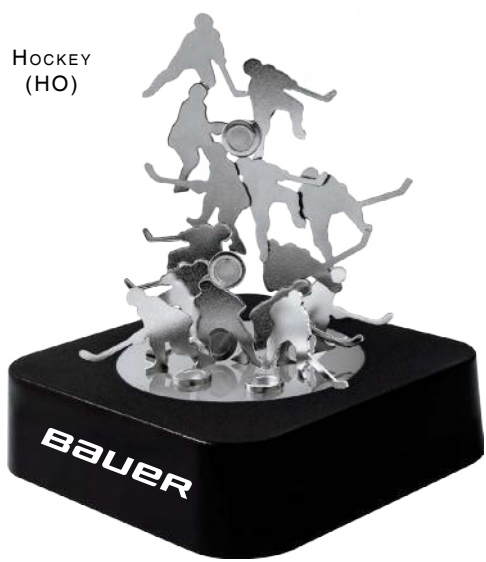

HOCKEY (HO)

MI-0108HO
HOCKEY MAGNETIC SCULPTURE
Size: 3-1/2" x 3-1/2" x 1" 50 100 250 500 (4R)
IMPRINT: 2" x 3/4" 9.60 9.10 8.60 8.10

FOOTBALL (FO)