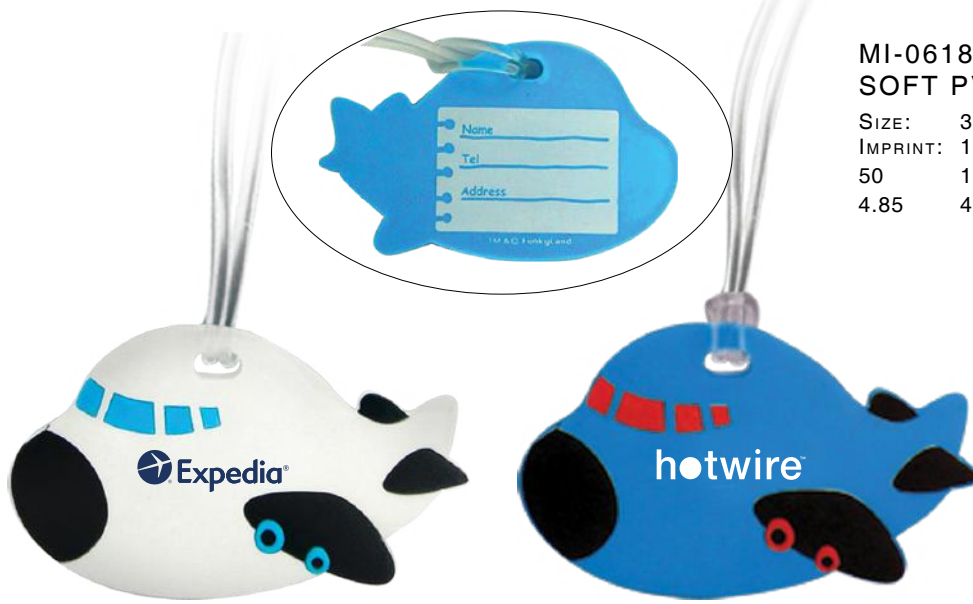

**MI-0618
SOFT PVC AIRPLANE LUGGAGE TAG**

SIZE: 3-1/2" x 2-1/8" x 1/8"
IMPRINT: 1" x 1/4"
50 100 250 500 (4R)
4.85 4.40 4.20 4.00