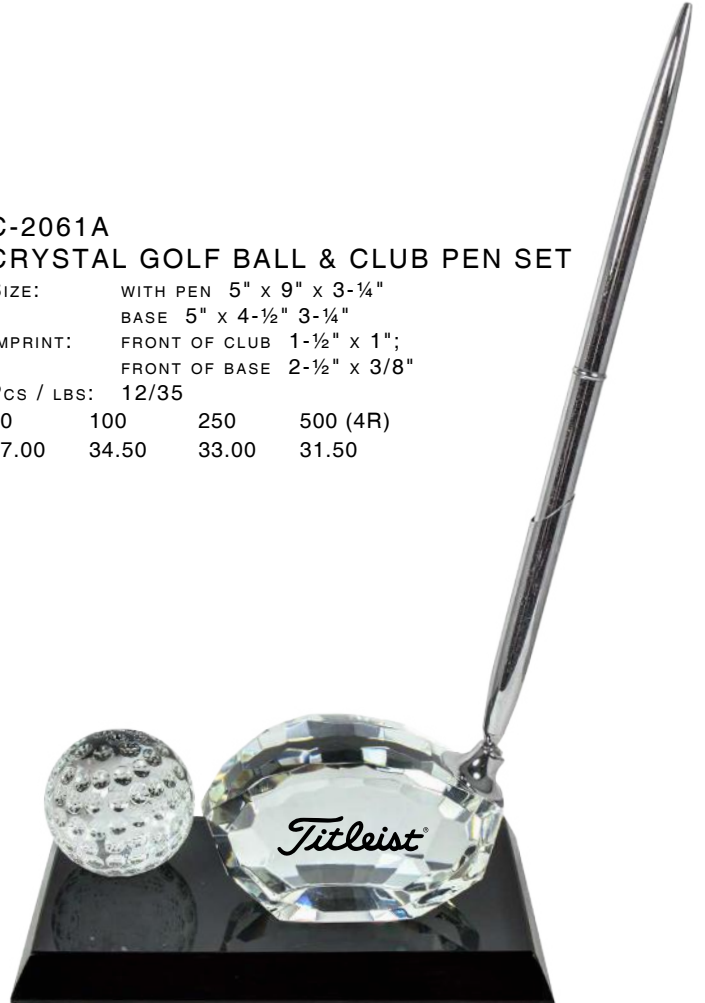

MI-0108BU
BULL & BEAR MAGNETIC
SCULPTURE BLOCK
SIZE: 3-1/2" x 3-1/2" x 1"
IMPRINT: 2" x 3/4"
PCS / LBS: 72/37

50	100	250	500 (4R)
9.60	9.10	8.60	8.10

**C-2061A
CRYSTAL GOLF BALL & CLUB PEN SET**

SIZE: WITH PEN 5" x 9" x 3-1/4"
BASE 5" x 4-1/2" x 3-1/4"
IMPRINT: FRONT OF CLUB 1-1/2" x 1";
FRONT OF BASE 2-1/2" x 3/8"

Pcs / LBS: 12/35

50	100	250	500 (4R)
37.00	34.50	33.00	31.50