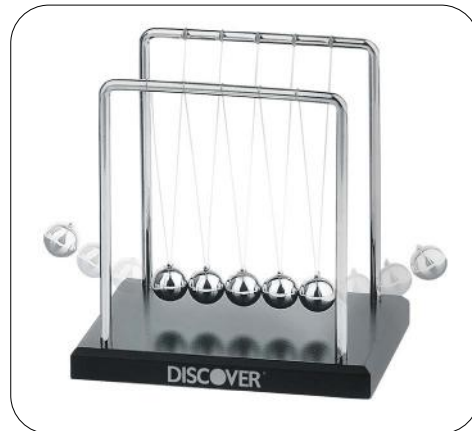

SIZE: 4" x 4" x 3"
IMPRINT: 2-1/2" x 1/4"

- OPTIONAL METAL PLATE: \$1.20 (V)
- ITEM # A-01 (2-1/4" x 1")

50	100	250	500 (4R)
10.50	9.50	9.00	8.50

**MI-09
NEWTON'S CRADLE**

SIZE: 5-1/2" x 4-3/4" x 5-1/2"
IMPRINT: 2-1/2" x 1/4"

- OPTIONAL METAL PLATE: \$1.20 (V)
- ITEM # A-01 (2-1/4" x 1")

50	100	250	500 (4R)
18.60	17.60	14.10	13.10

**MI-2378
ROUND COASTER**

SIZE: 3-3/4" DIAMETER x 1"
IMPRINT: 2-3/4" DIAMETER

- RUNNING CHARGE REQUIRED FOR IMPRINTING THIS ITEM.