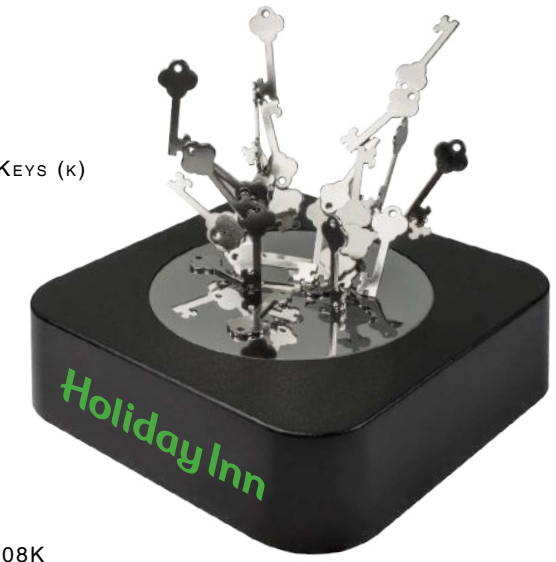

MI-0108AR
AIRPLANE MAGNETIC SCULPTURE
Size: 3-1/2" x 3-1/2" x 1" 50 100 250 500 (4R)
Imprint: 2" X 3/4" 9.60 9.10 8.60 8.10

MI-0108TR
TRUCK MAGNETIC SCULPTURE
Size: 3-1/2" x 3-1/2" x 1" 50 100 250 500 (4R)
Imprint: 2" X 3/4" 9.60 9.10 8.60 8.10

MI-0108ST
STAR MAGNETIC SCULPTURE
Size: 3-1/2" x 3-1/2" x 1" 50 100 250 500 (4R)
Imprint: 2" X 3/4" 9.60 9.10 8.60 8.10

MI-0108HS
HOUSE MAGNETIC SCULPTURE
Size: 3-1/2" x 3-1/2" x 1" 50 100 250 500 (4R)
Imprint: 2" X 3/4" 9.60 9.10 8.60 8.10

KEYS (K)

MI-0108K
KEY MAGNETIC SCULPTURE
Size: 3-1/2" x 3-1/2" x 1" 50 100 250 500 (4R)
Imprint: 2" X 3/4" 9.60 9.10 8.60 8.10

Size: 3-1/2" x 3-1/2" x 1" 50 100 250 500 (4R)
Imprint: 2" X 3/4" 10.15 9.65 9.15 8.65