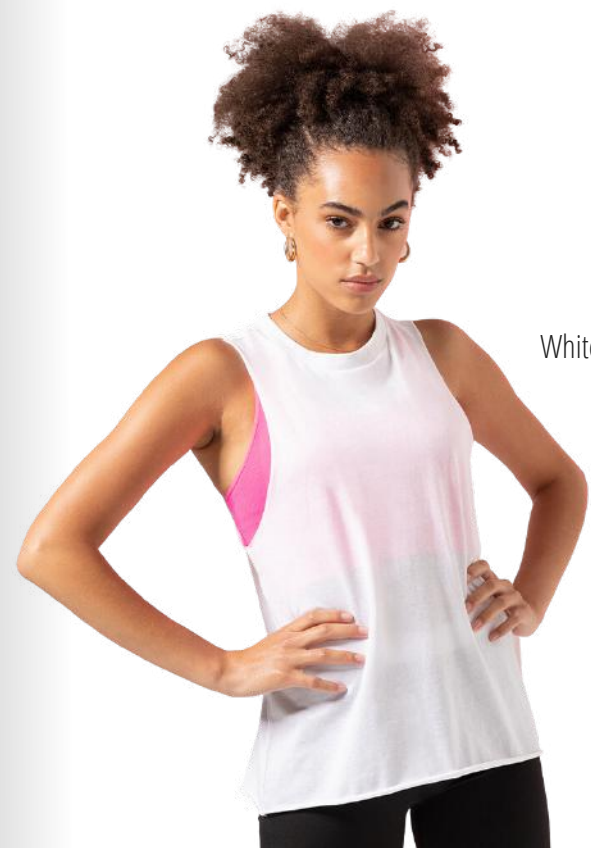

HIGH NECK CROP VEST

RDSK170

- Single jersey.
- Soft stretch fabric.
- Self fabric funnel neck.
- Cropped length.
- Twin needle stitching at armholes and hem.

Adult Sizes: X Small, Small Medium, Large,

White