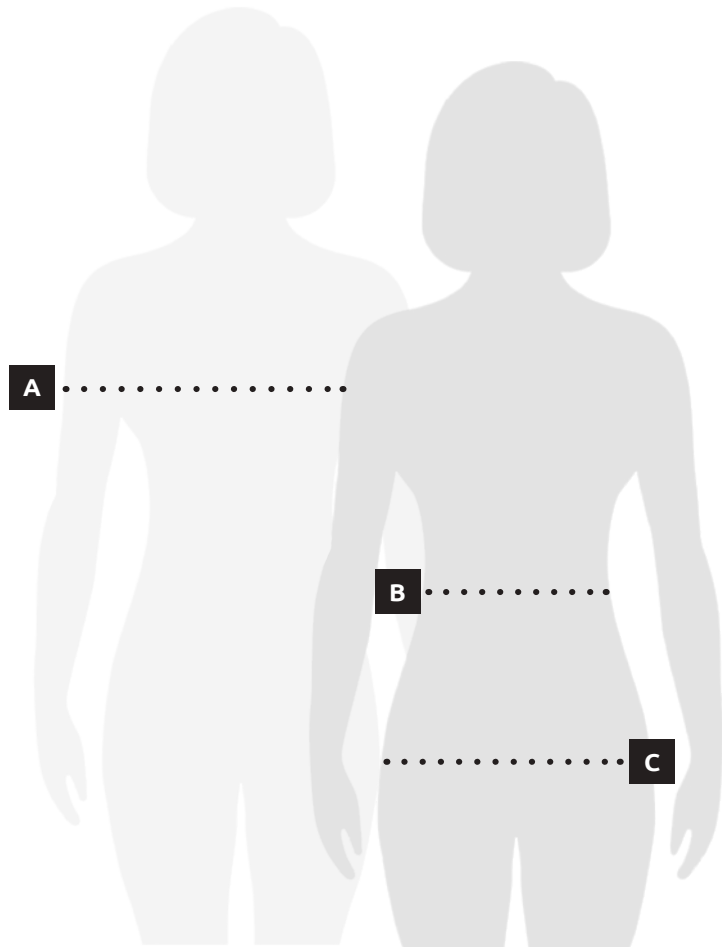

WOMENS SIZE GUIDE

Compare your measurement to the body measurement chart to determine which size your body measurements fall into*.

WOMENS SIZING CHART							
WOMENS BODY MEASUREMENTS							
SIZE	XS	SM	MD	LG	XL	2XL	3XL
Jackets, Vests & Shirts							
Chest to fit (cm)	58 - 61	62 - 69	70 - 77	78 - 81	82 - 89	90 - 101	102 - 107
Waist (cm)	74 - 77	78 - 85	86 - 93	94 - 97	98 - 105	106 - 117	118 - 123
Shorts & Pants							
Hips (cm)	84 - 87	88 - 95	96 - 103	104 - 107	108 - 111	116 - 127	128 - 133
Waist (cm)	58 - 61	62 - 69	70 - 77	78 - 81	82 - 89	90 - 101	102 - 107

HOW TO MEASURE

A Chest to Fit

Place a measuring tape 2.5cm around the fullest part of the bust.

B Waist

Measure your waist with a measuring tape comfortably after exhaling.

C Hips

With feet together, place a measuring tape at the widest part of the hips (approximately 20cm below the waist).

*The above measurements are intended as a guide only and while we do our best to ensure all our sizing is consistent, you may find that some styles will vary in size.