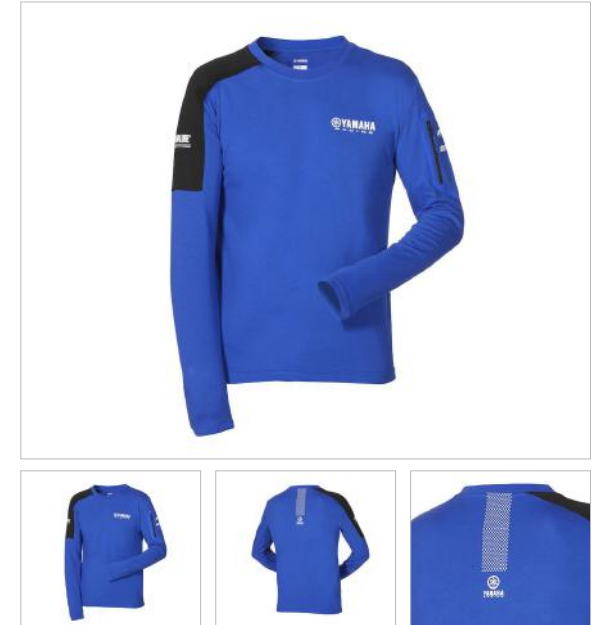

Long Sleeve T-Shirt

B20-FT112-E1-__

New to the Yamaha Racing range is this long-sleeved, quick drying t-shirt.

FEATURES:

- Long sleeve t-shirt perfect for keeping warm in the cooler months
- Quick dry fabric helps to keep moisture off the body
- 3D silicone printed logos and graphics on sleeves and back