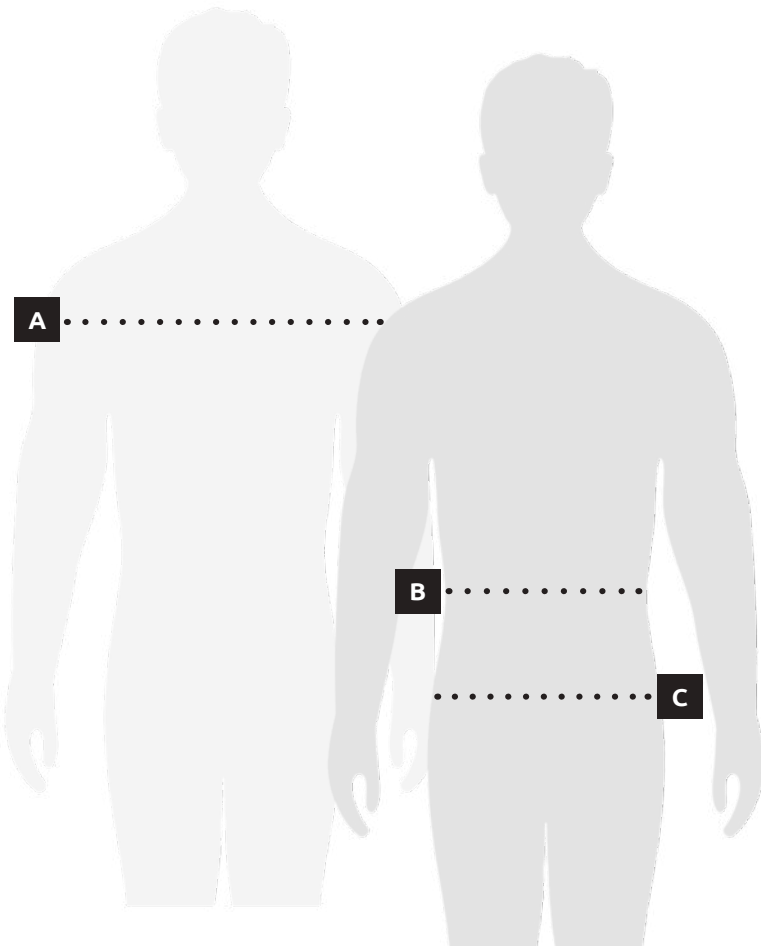

COMPOSITION:

Plastic, Aluminium and Nylon materials

COLOUR:

Blue

SIZE:

3m x 3m

MENS SIZE GUIDE

Compare your measurement to the body measurement chart to determine which size your body measurements fall into*.