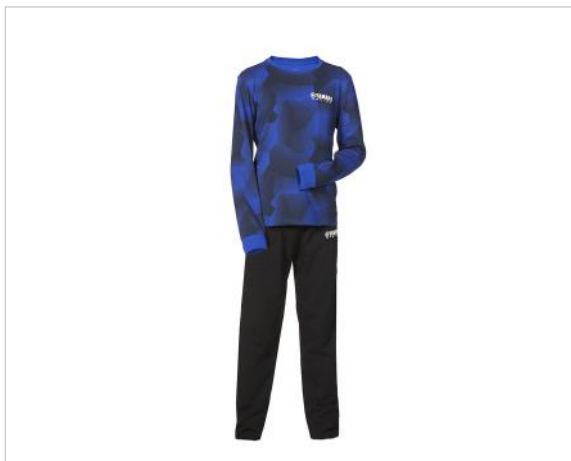

COMPOSITION:

45% Cotton, 55% Polyester fleece

COLOUR:

Blue

SIZE:

06 - 18*

Camo Pyjama Set

B20-FZ400-E1-__