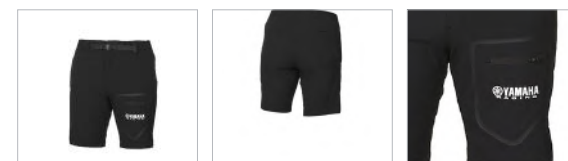

COMPOSITION:

90% Nylon, 10% Spandex

COLOUR:

Black

SIZE:

XS - 3XL

Racing Shorts

B20-FP101-B0-__

Comfort and style are offered with these Yamaha Racing shorts.

FEATURES:

- Straight fit, stretch pants with zipped back pockets
- 3D silicone Yamaha Racing logos
- Thigh pocket with zip on left leg
- Adjustable waist with buckle closure