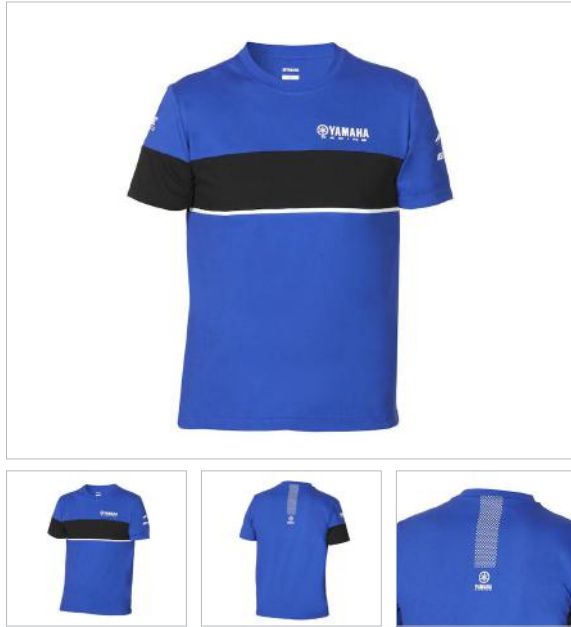

Made of high quality stretch fabric, this pique polo shirt is durable and comfortable.

FEATURES:

- Relaxed fit polo shirt with front button closure and contrast colour under the collar
- 3D silicone printed logo on the chest and back

T-Shirt

B20-FT111-E1-__

Short-sleeved, quick-dry t-shirt - matches the hoodie and jacket in the range.

FEATURES:

- Quick-dry fabric perfect for moisture wicking on warmer days
- Printed 3D silicone logos and graphics on sleeve and back