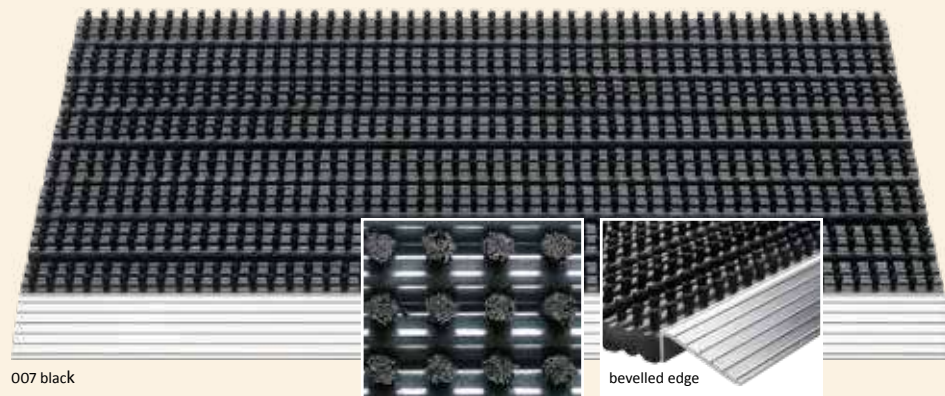

## 309 FANTASTIC ALU

outdoor  
use

100% poly-  
propylene

22 mm  
thick

43x75 cm

007 black

bevelled edge