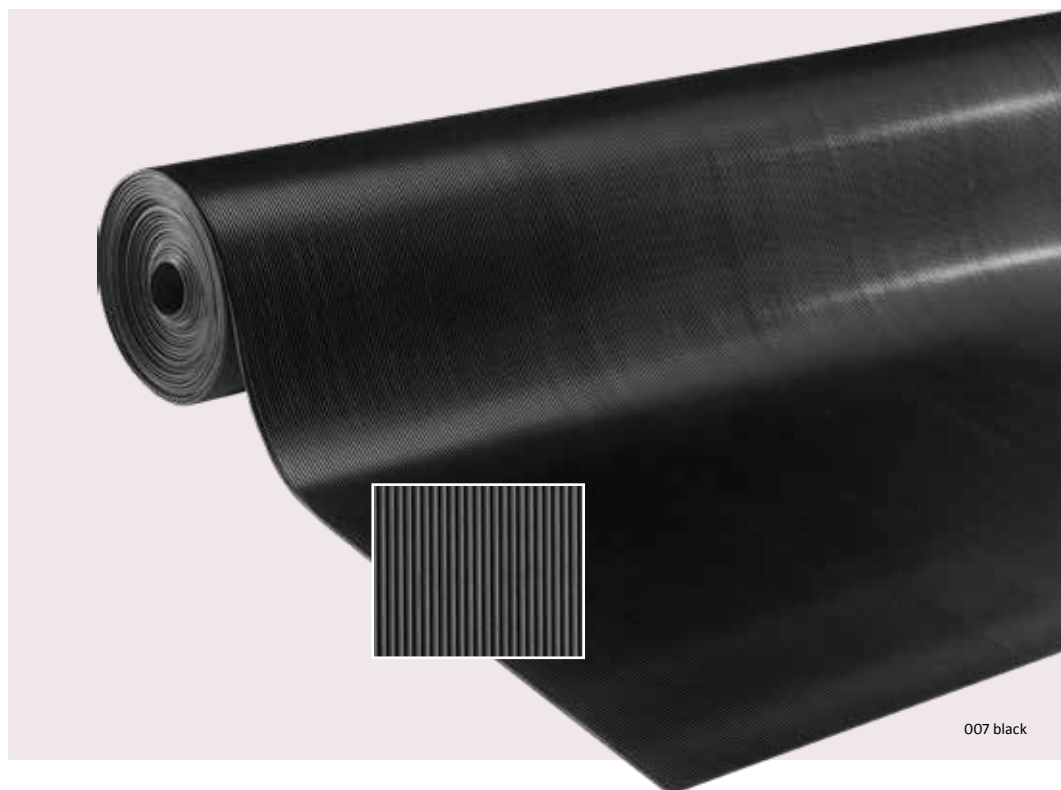

359 ALFA

007 black

- indoor use
- outdoor use
- rubber
- 2.600 gr/sqm
- 3 mm thick
- flammability Ffl
- 100x1000 cm
  120x1000 cm
- quality NR/SBR