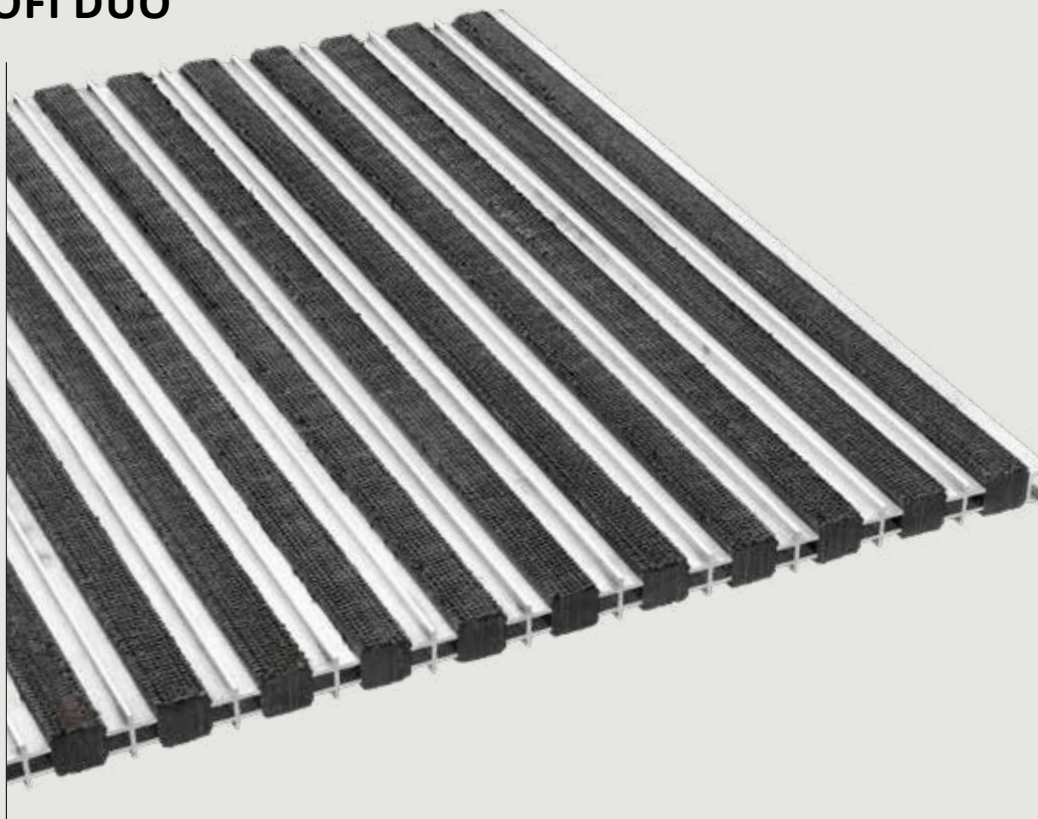

# 398 PROFI DUO

indoor use

aluminum profile

special size program

wheelchair friendly

**398 PROFI DUO SINGLE 12 MM**

**398 PROFI DUO SINGLE 18 MM**

**398 PROFI DUO DOUBLE 12 MM**