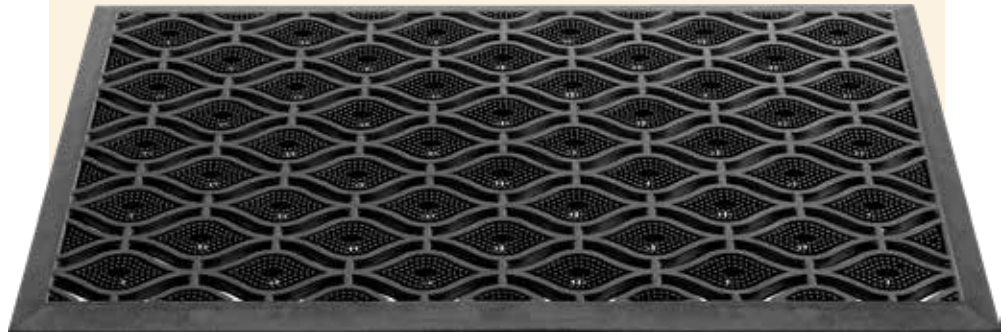

345 ARMADA

outdoor
use

rubber

15 mm
thick

40x60 cm
45x75 cm

007 black

Heavy duty scrapers

346 ALLEGRO

outdoor
use

rubber

10 mm
thick

40x70 cm