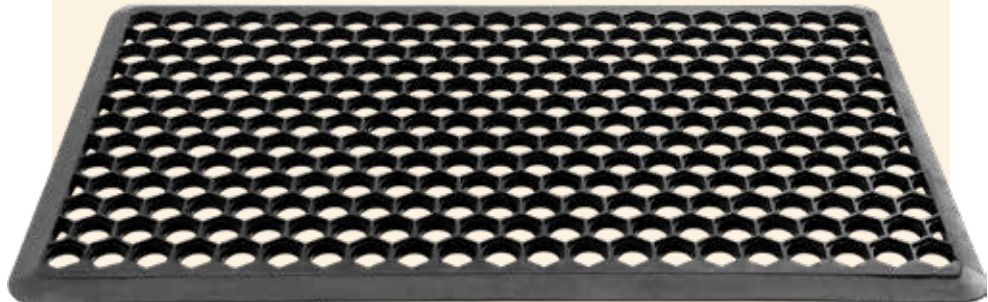

# Heavy duty scrapers

**346 ALLEGRO**outdoor  
use

rubber

10 mm  
thick

40x70 cm

007 black

**356 RESTAURANT MAT**indoor  
useoutdoor  
use

rubber