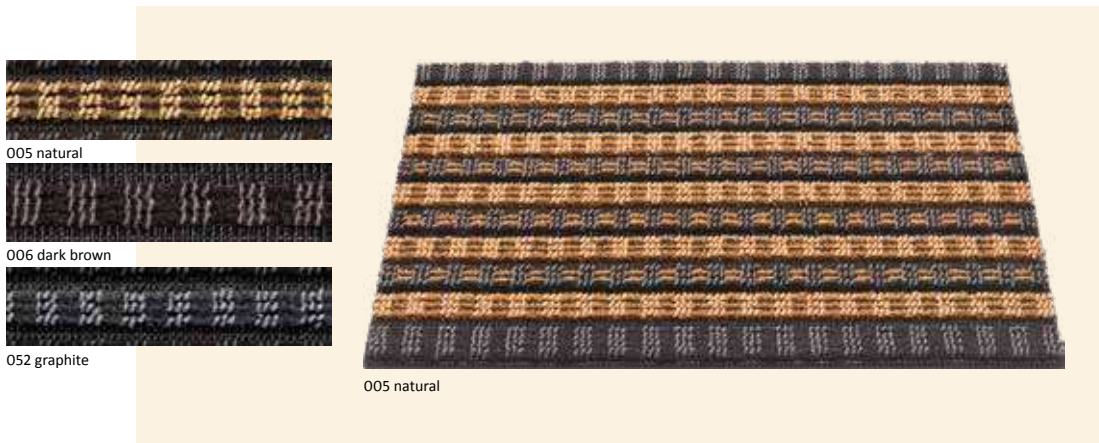

305 QUADRO SCRAPE

- outdoor use
- 100% polypropylene
- 15 mm thick
- 40x60 cm
  50x80 cm