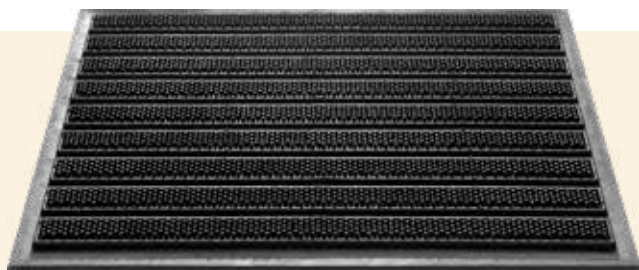

349 COMPACT SCRAPER

100 rectangle