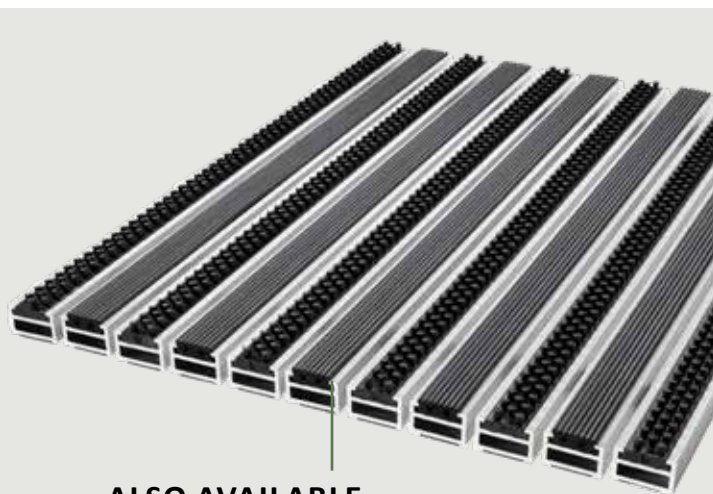

## 397 PROFI CABLE XXL

aluminum profile

special size program

ALSO AVAILABLE WITH BEVELLED EDGE