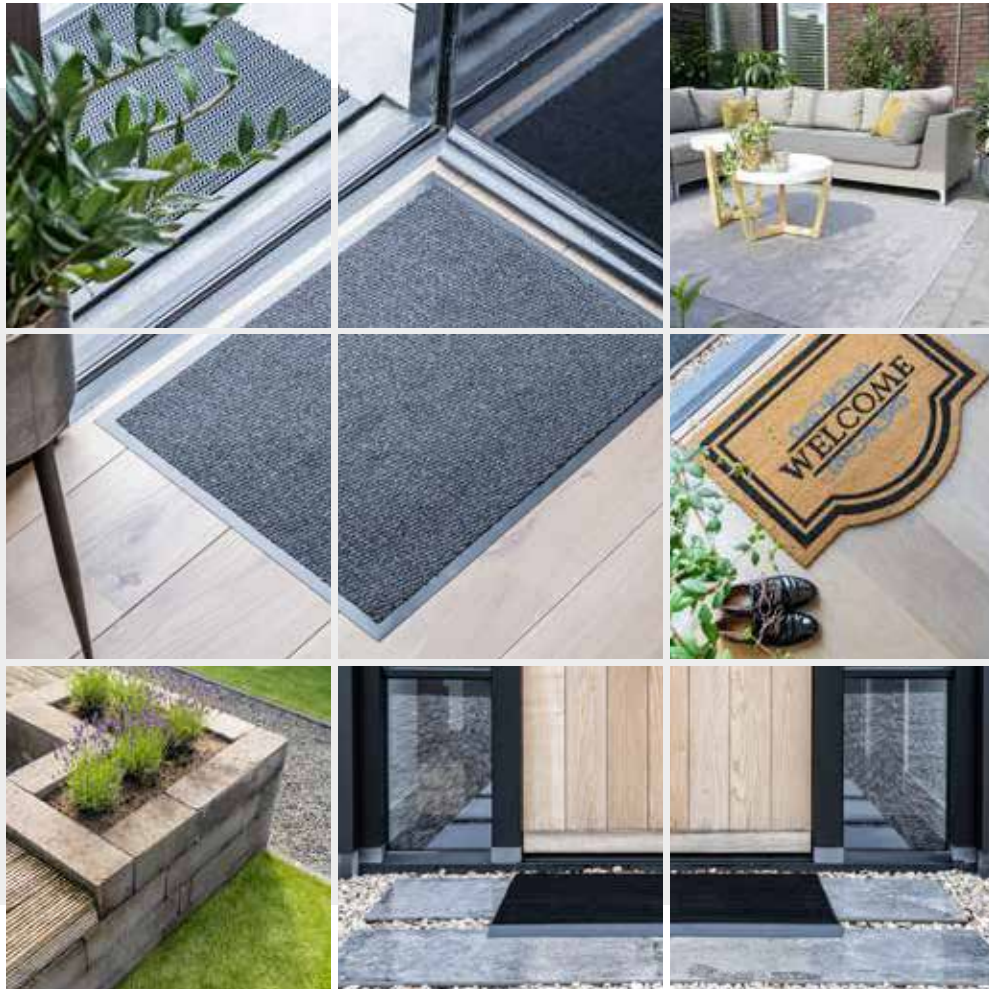

HAMAT
HQ FLOORING PARTNER

www.hamat.com