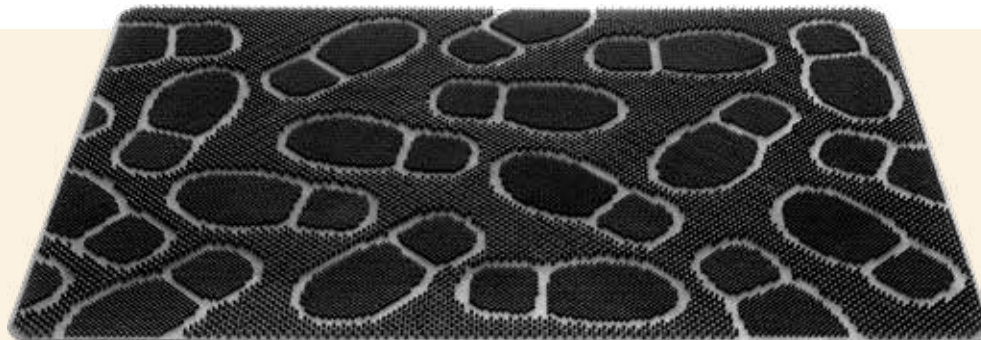

357 STEPMAT

40x60 cm
60x90 cm

007 anthracite