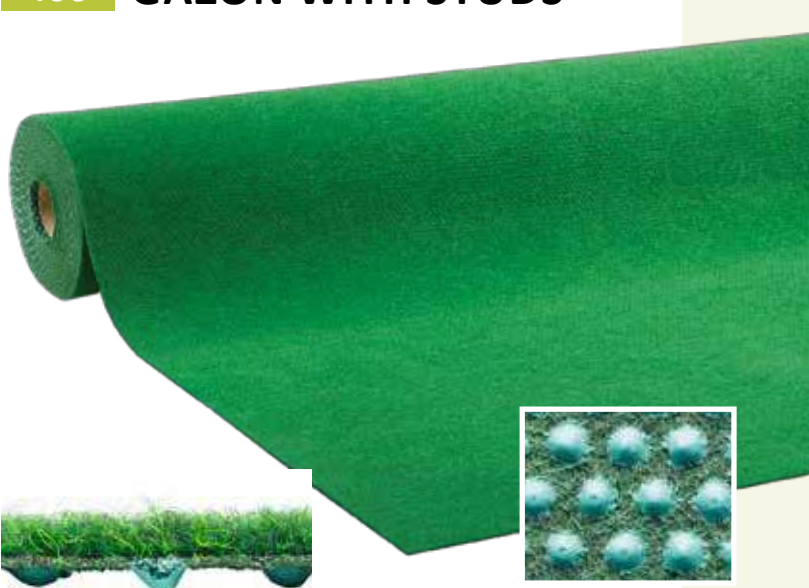

460 GAZON WITH STUDS

backing with studs

indoor use

outdoor use

100% synthetic fibre

with studs

960 gr/sqm

8 mm thick

133 cm
200 cm
400 cm