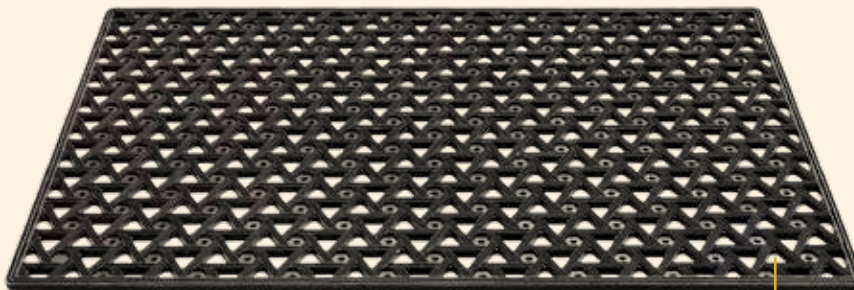

323 MATRIX

outdoor use

100% TPE

9 mm thick

eco friendly

49x75 cm

007 anthracite

CAN BE USED ON BOTH SIDES