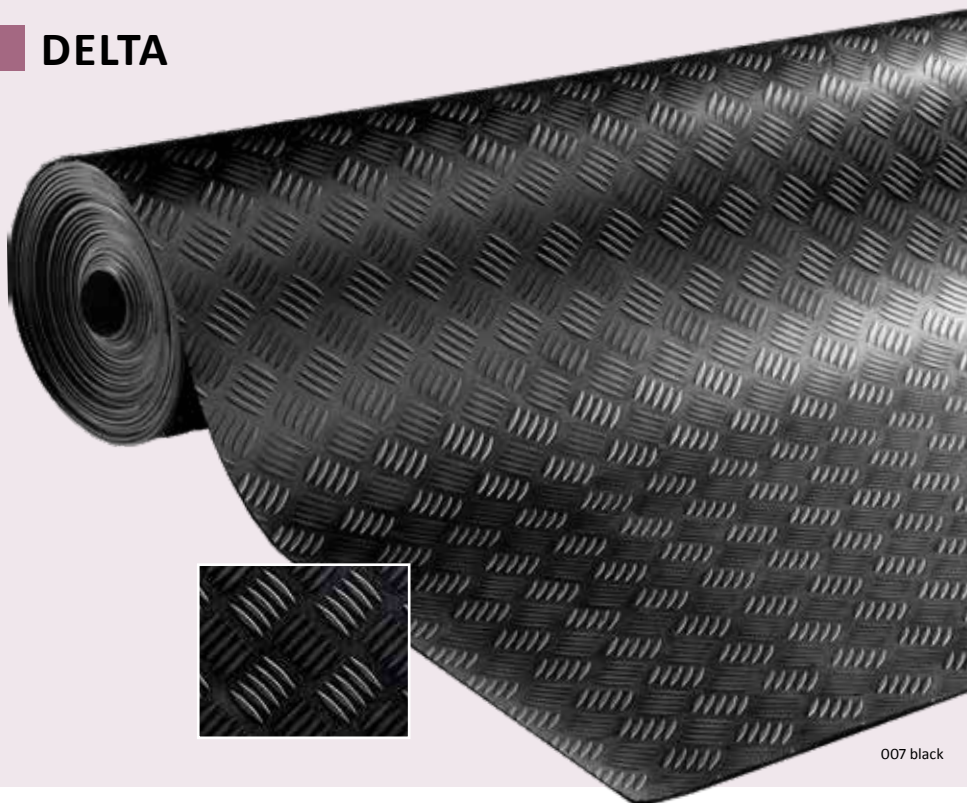

360 DELTA

- indoor use
- outdoor use
- rubber
- 4.000 gr/sqm
- 3 mm thick
- flammability Ffl
- 150x1000 cm
- quality NR/SBR