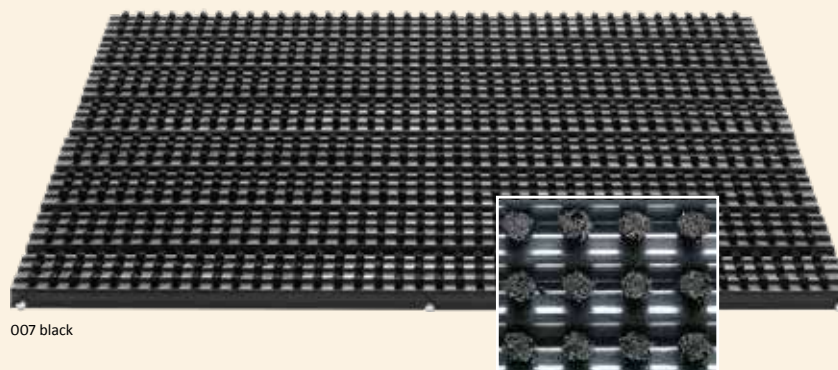

## 309 FANTASTIC

outdoor  
use

100% poly-  
propylene

22 mm  
thick

38,5x59 cm

007 black