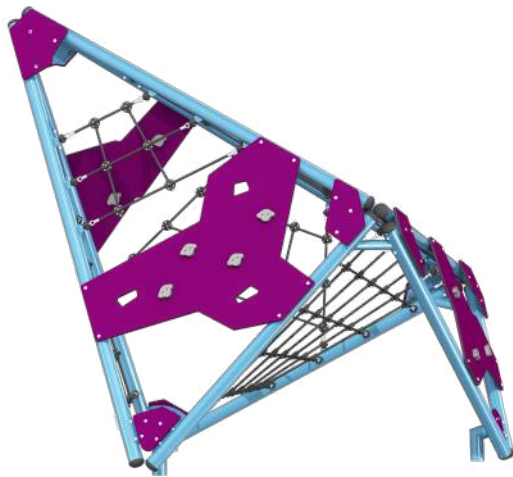

NEW

IMAGINE

THE ICEBERG

Introducing the newest addition to our line of super climbers—the Iceberg.

Reminiscent of the splendid and stunning glaciers of the North with its shape and rather imposing size. A unique portrayal of nature's angular grandeur, now easier than ever to bring right to your park.

Set off on an adventure and climb its summit, using the interior cable play structure supported by aluminium tube frame and available in a wide variety of colours. Create your iceberg and match it with other Jambette products for an extraordinary play module.

Jambette.com

G-19008

AGE GROUP
5 to 12 years

CAPACITY
15 children

SURFACE AREA REQUIRED
21' x 23' / 6.4 m x 7 m

FALL HEIGHT
114" / 2.9 m

Technical features

- Canadian aluminium frame (lifetime warranty)
- Steel/polyurethane cables (7-year warranty)
- High density polyethylene (HDPE) walls (10-year warranty)
- Stainless steel hardware (lifetime warranty)
- Large selection of colours