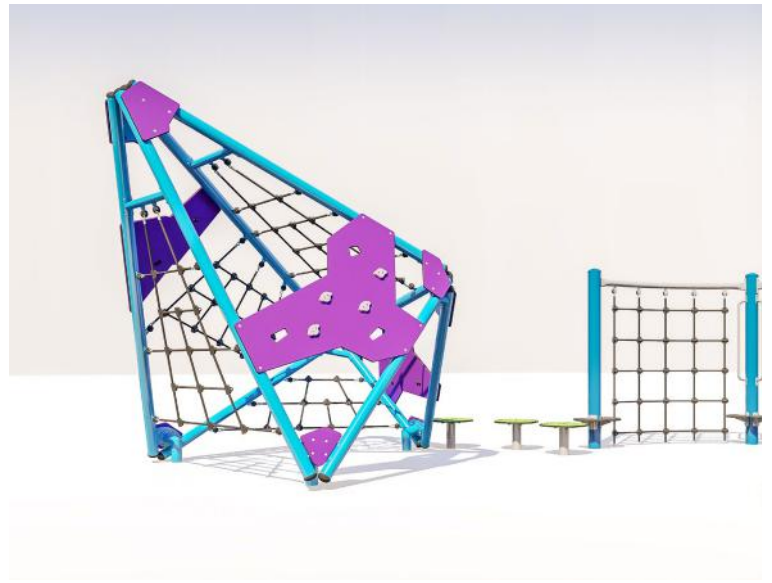

NEW

IMAGINE

THE ICEBERG

Introducing the newest addition to our line of super climbers—the Iceberg.

Reminiscent of the splendid and stunning glaciers of the North with its shape and rather imposing size. A unique portrayal of nature's angular grandeur, now easier than ever to bring right to your park.

Set off on an adventure and climb its summit, using the interior cable play structure supported by aluminium tube frame and available in a wide variety of colours. Create your iceberg and match it with other Jambette products for an extraordinary play module.

Jambette.com

G-19008

AGE GROUP
5 to 12 years

CAPACITY
15 children

SURFACE AREA REQUIRED
21' x 23' / 6.4 m x 7 m

FALL HEIGHT
114" / 2.9 m

Technical features

- Canadian aluminium frame (lifetime warranty)
- Steel/polyurethane cables (7-year warranty)
- High density polyethylene (HDPE) walls (10-year warranty)
- Stainless steel hardware (lifetime warranty)
- Large selection of colours

Note: Product features subject to change without notice.

Inclusive qualities

The configuration of this product allows access for any independently mobile child assuming the cushioning surface is adequate.