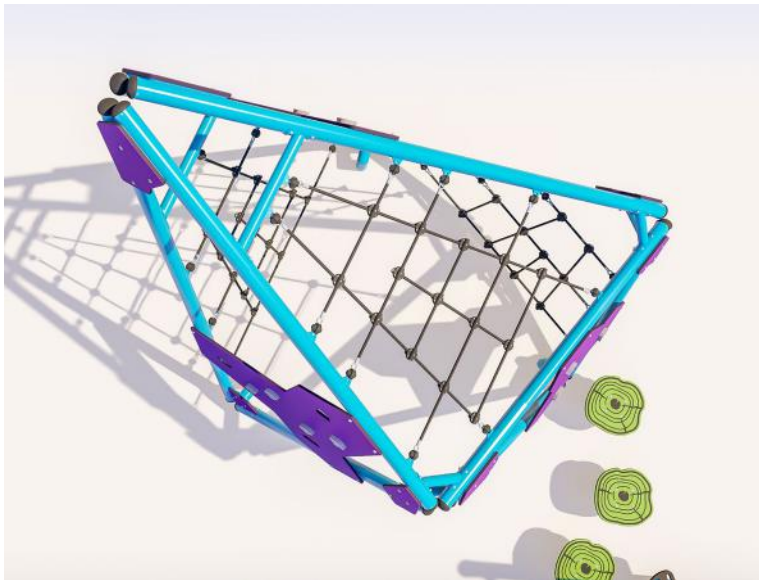

NEW

IMAGINE

THE ICEBERG

Introducing the newest addition to our line of super climbers—the Iceberg.

Reminiscent of the splendid and stunning glaciers of the North with its shape and rather imposing size. A unique portrayal of nature's angular grandeur, now easier than ever to bring right to your park.

Set off on an adventure and climb its summit, using the interior cable play structure supported by aluminium tube frame and available in a wide variety of colours. Create your iceberg and match it with other Jambette products for an extraordinary play module.

Jambette.com

G-19008

AGE GROUP
5 to 12 years

CAPACITY
15 children

SURFACE AREA REQUIRED
21' x 23' / 6.4 m x 7 m

FALL HEIGHT
114" / 2.9 m

Technical features

- Canadian aluminium frame (lifetime warranty)
- Steel/polyurethane cables (7-year warranty)
- High density polyethylene (HDPE) walls (10-year warranty)
- Stainless steel hardware (lifetime warranty)
- Large selection of colours

Note: Product features subject to change without notice.

Inclusive qualities

The configuration of this product allows access for any independently mobile child assuming the cushioning surface is adequate.