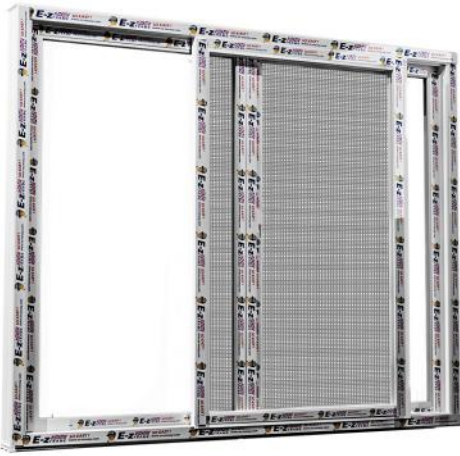

140 x 120

₱ **3,955** (Bronze Glass)

₱ **3,925** (Clear Glass)

Product Ez Window
Window Type Sliding Window
Glass Colour Clear & Bronze
Lock Included
Fiber mesh screen Included

☐ White