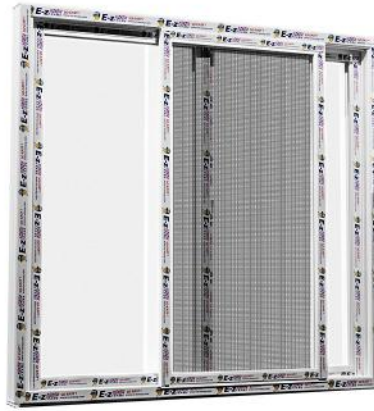

120 x 120

₱ **3,195** (Bronze Glass)

₱ **3,165** (Clear Glass)

Product Ez Window
Window Type Sliding Window
Glass Colour Clear & Bronze
Lock Included
Fiber mesh screen Included

☐ White