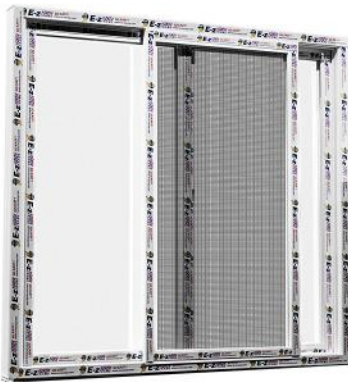

100 x 100

₱ **2,795** (Bronze Glass)

₱ **2,765** (Clear Glass)

Product Ez Window
Window Type Sliding Window
Glass Colour Clear & Bronze
Lock Included
Fiber mesh screen Included

☐ White