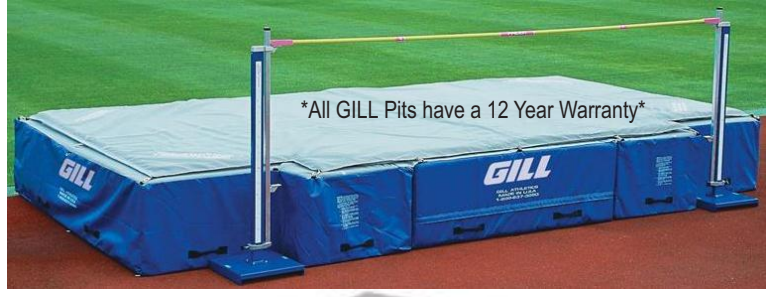

All GILL Pits have a 12 Year Warranty