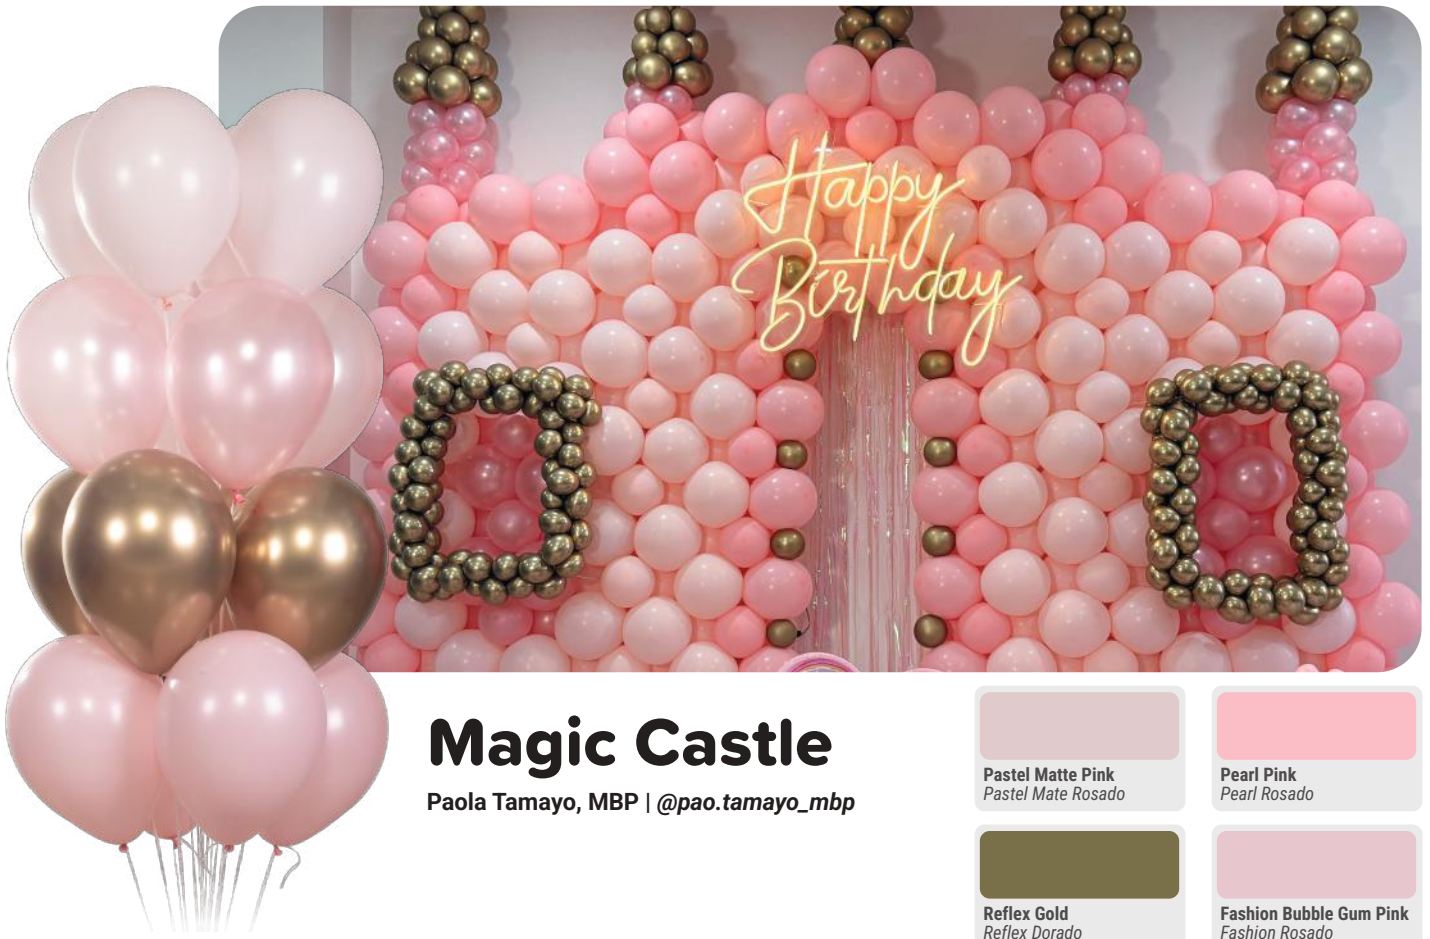

Magic Castle

Paola Tamayo, MBP | @pao.tamayo_mbp