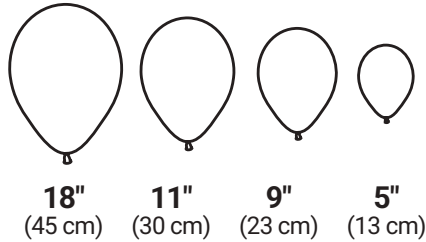

Create an 8-foot garland in only 4 steps!
Place all the balloons on the included strip, playing with sizes and colors.

Each Kit Contains

STRIP - CINTA 1 Units/Und.

Scan to watch Instructional Video

Charming Blue Garland Kit | 66003