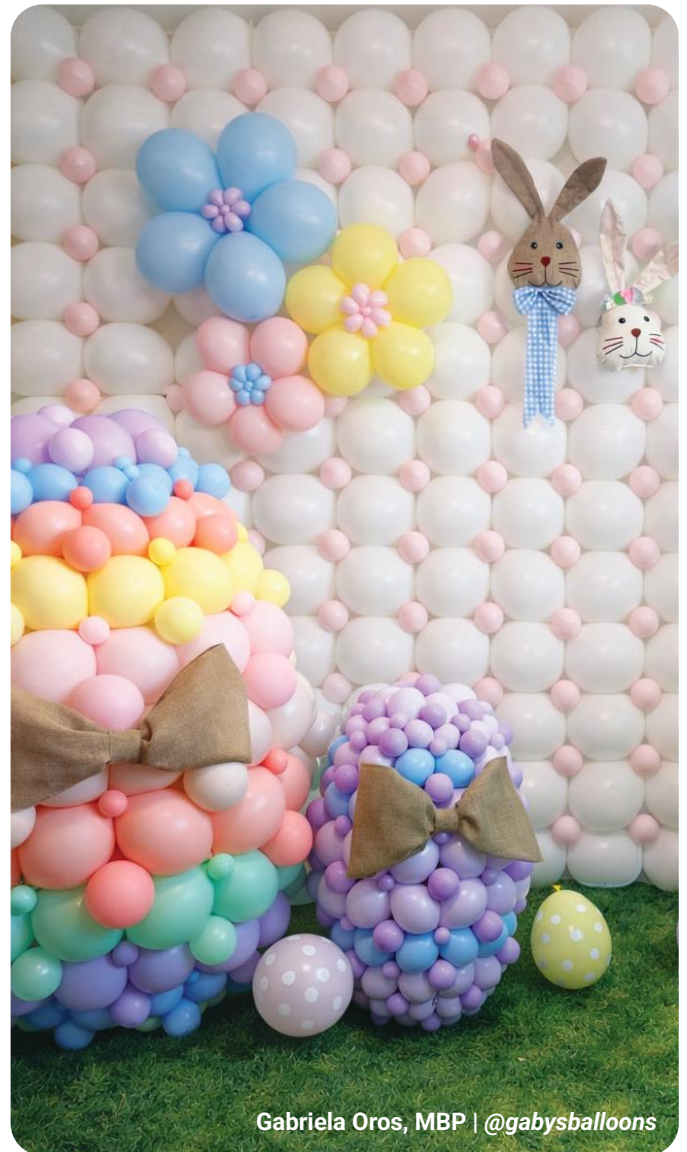

Gabriela Oros, MBP | @gabysballoons