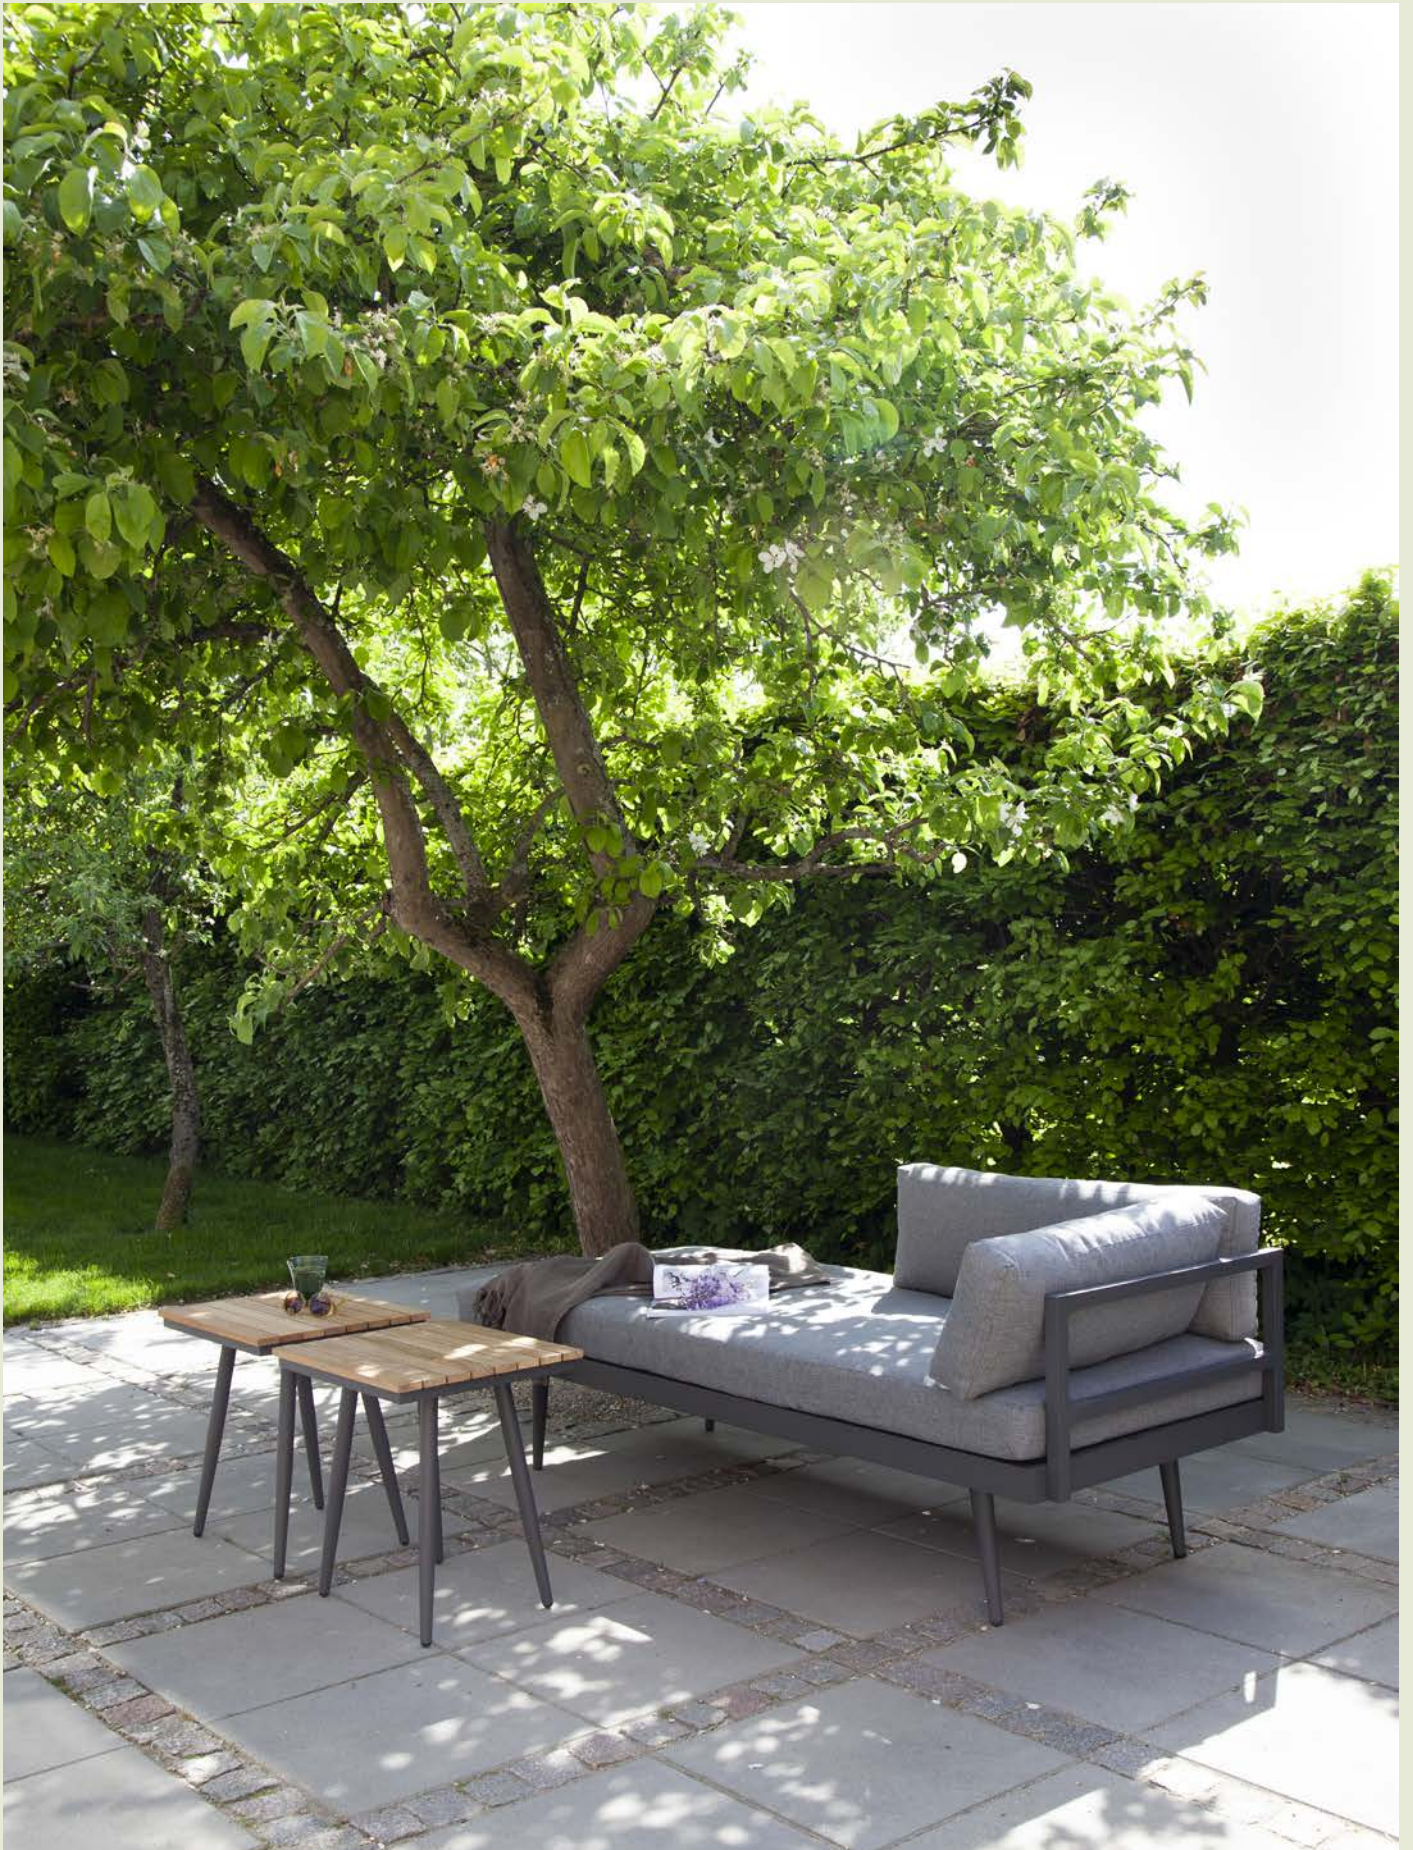

Garden table

Artikelnr. 2520136

Teakwood, aluminium w/ anthracite
powdercoating
H73 x Ø110 cm

Rio lounge

Function meets comfort

Rio lounge sofa
Rio lounge table
→ See page 38-39

Rio Lounge

Daybed - anthracite