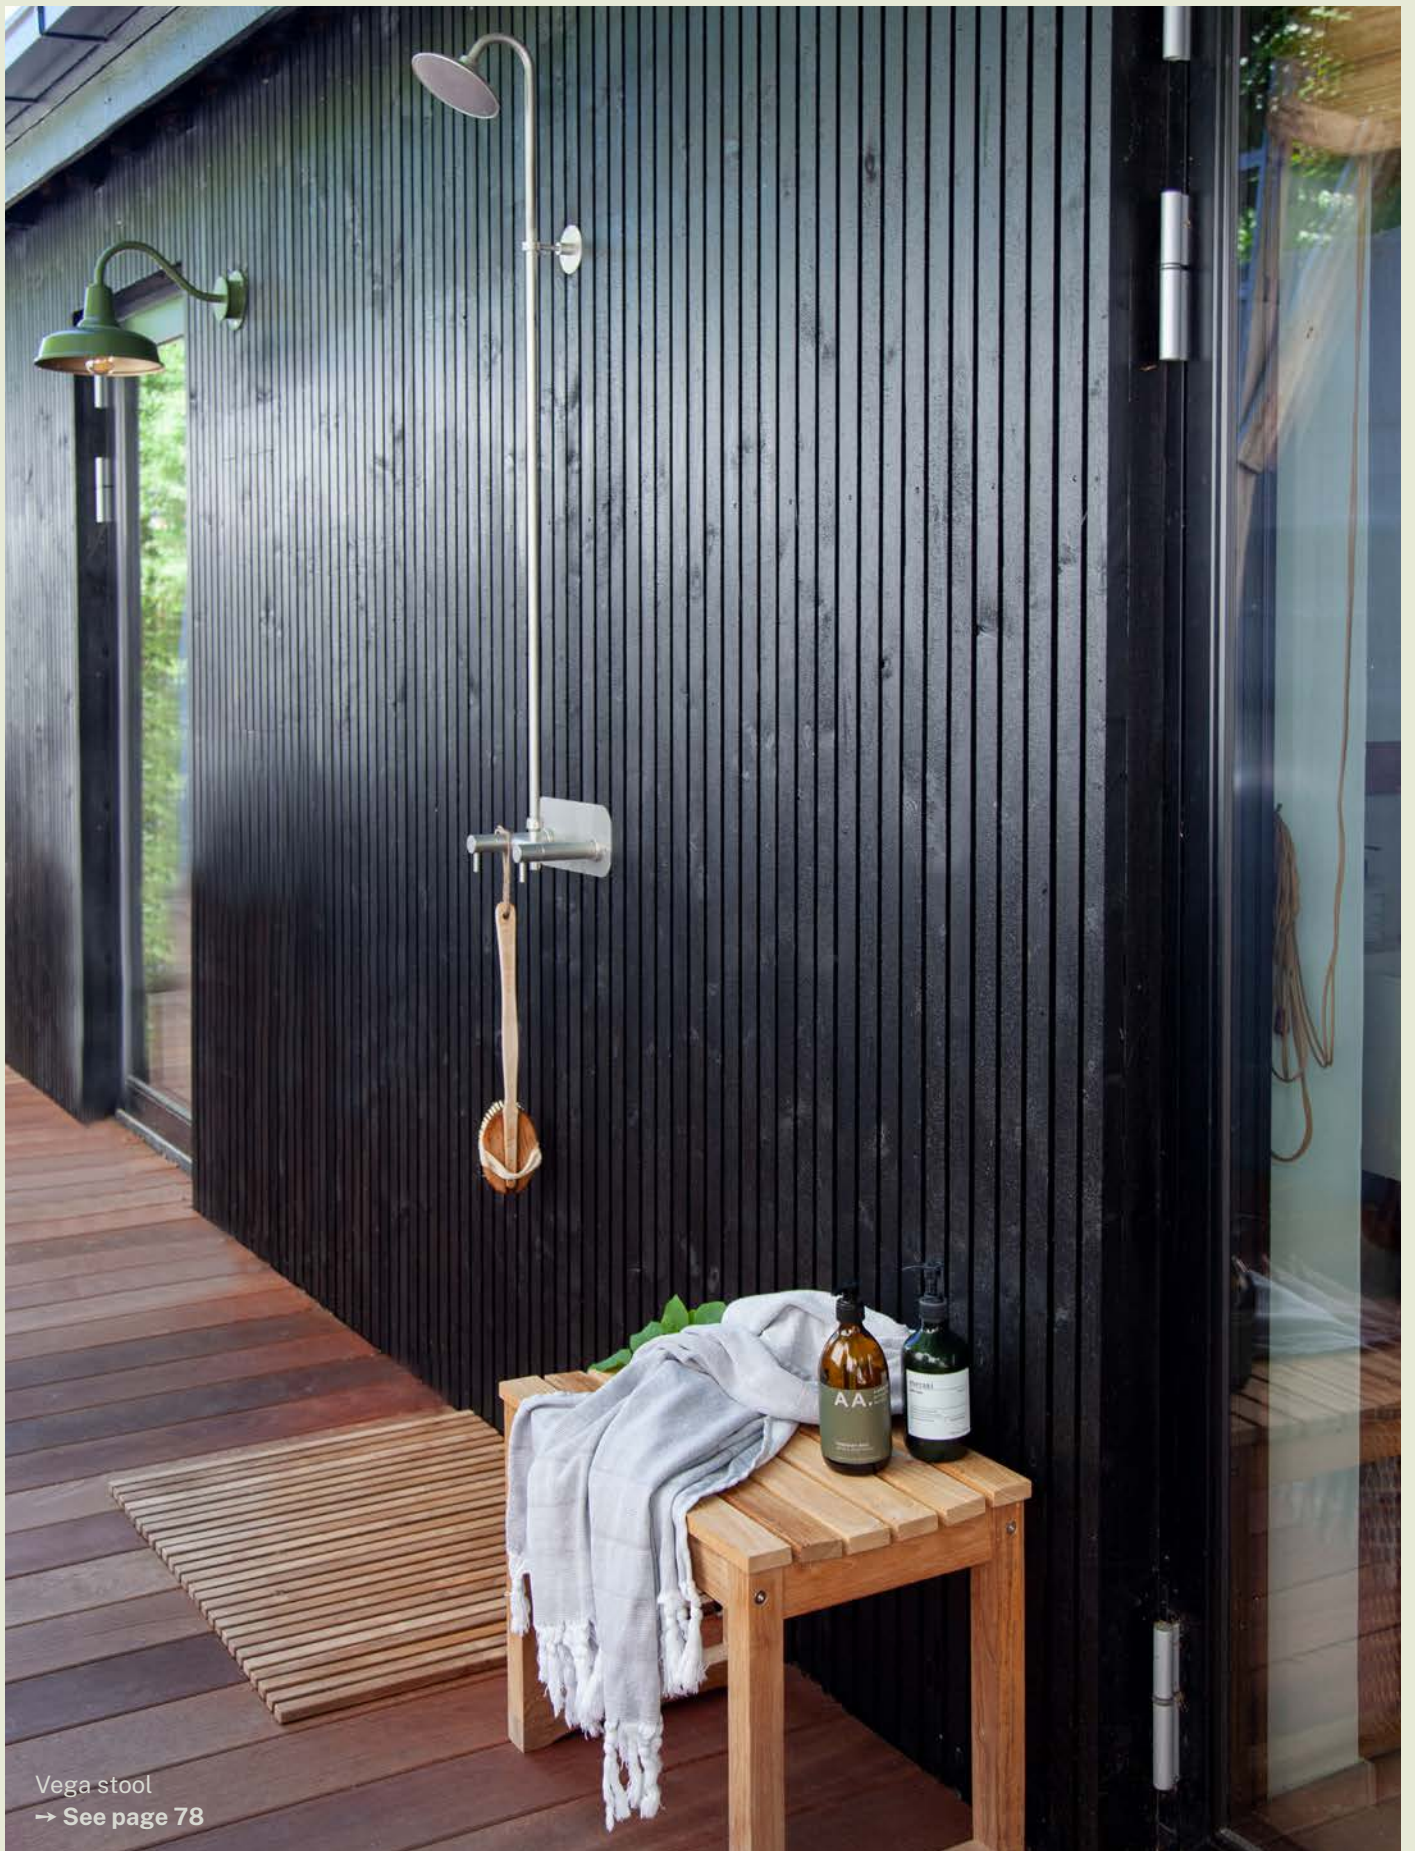

Vega stool → See page 78
Butterfly table → See page 83
York chair → See page 80

Tray table → See page 82
Rosenberg planter box → See page 57

Vega

Vega stool
→ See page 78

Vega

Vega stool

Artikelnr. 4533000

Teakwood,