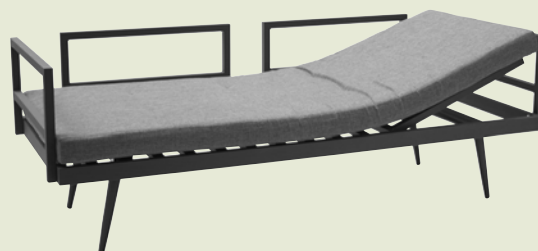

Lounge sofa (2 sofas incl. adjustable backs)

Artikelnr. 4612133

Combine and design your sofa in numerous combinations. Use separately or combine the two sofas in one unit. Panels, back and side cushions for all variations delivered in one box. Aluminium w/anthracite powder coating, grey polyester cushions w/polyfill stuffing.

L200 x D83 x H80 cm & L200 x D83 x H80 cm