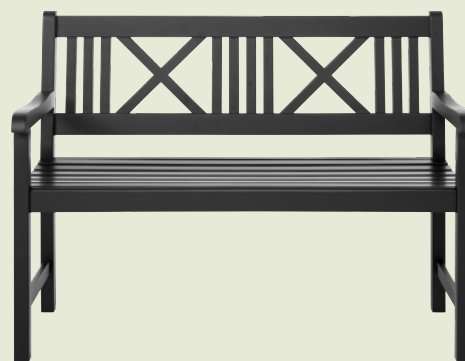

2 seater bench

Artikelnr. 4503021

Mahogany w/PU paint - matte black

W120 x D59 x H89 cm