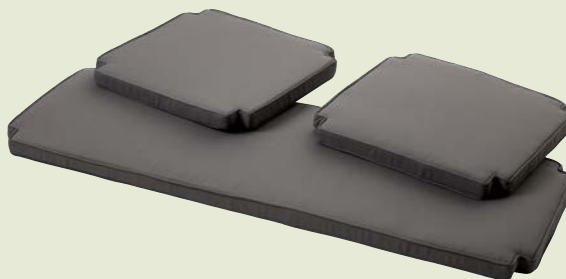

3 seater bench

Artikelnr. 4501021

Mahogany w/PU paint - matte black

W150 x D59 x H89 cm

2 seater bench

Artikelnr. 4503021

Mahogany w/PU paint - matte black

W120 x D59 x H89 cm

Rosenborg

3 seater cushion

Artikelnr. 7411030

Polyester w/polyfill stuffing
- grey (single)

L150 x B53 x H6 cm

2 seater cushion

Artikelnr. 7410530

Polyester w/polyfill stuffing
- grey (single)