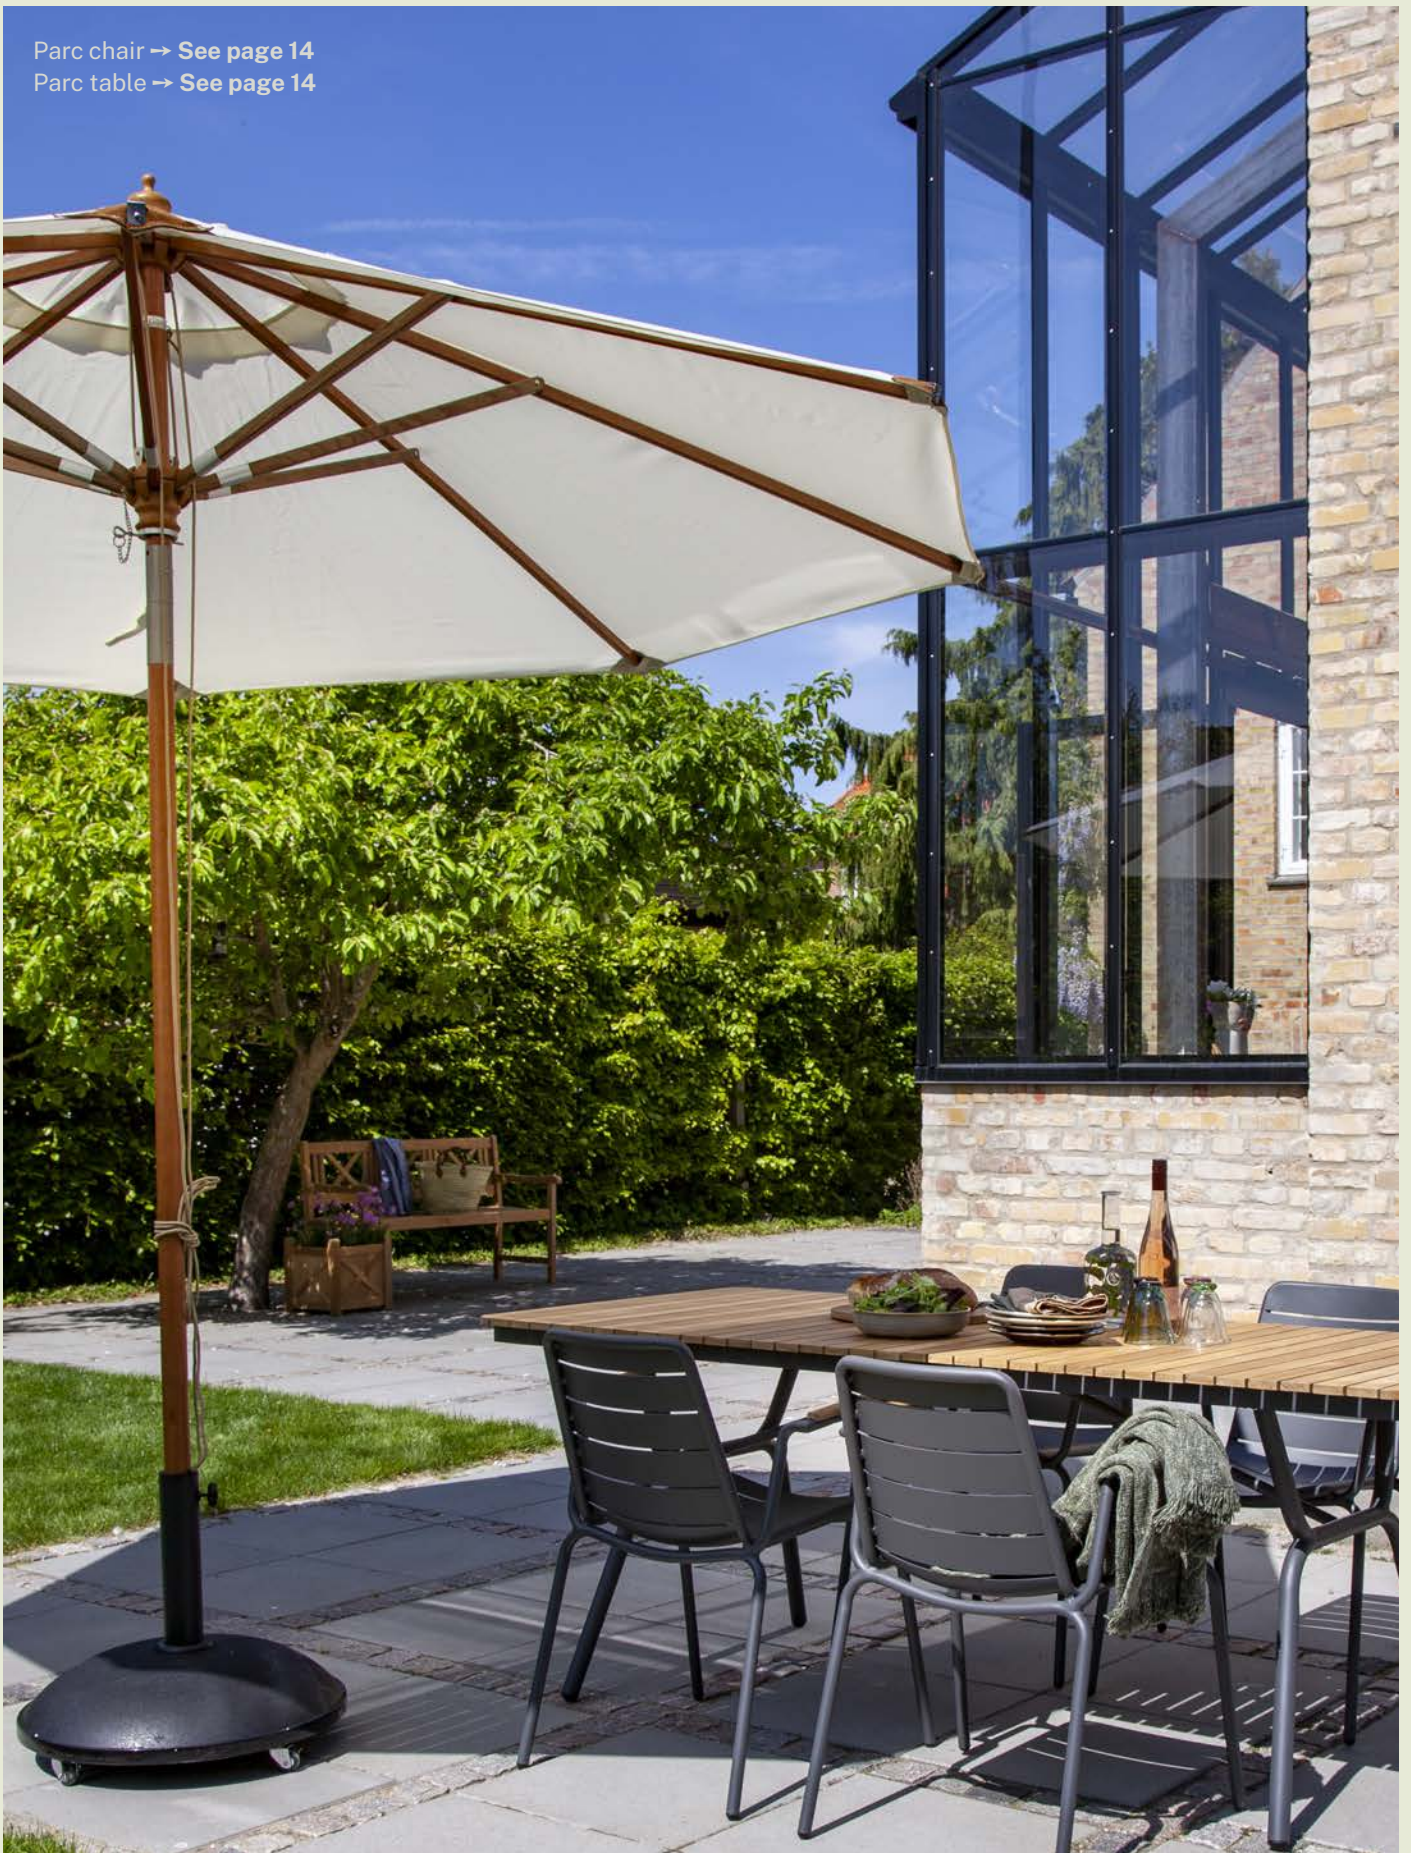

Parc chair → See page 14
Parc table → See page 14