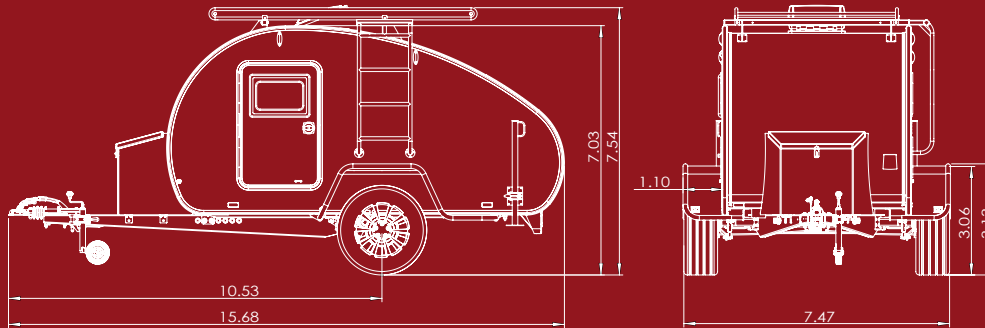

HERO RANGER

7'7"
15'9"
7'7"
2,129 lb
2,129 lb
2,976 lb
265/65 R17 off-road tires
8 gallons
Included
Yes
110V / 12V
Sky mount

Height
Length
Width
Net weight
Total weight
Max. load
Tires
Water tank
Roof window
Fully lockable
Electricity
Roof rack

HERO TRAVELLER

6'8"
15'9"
7'3"
1,604 lb
1,604 lb
2,976 lb
195/60 R15 road tires
8 gallons
Included
Yes
110V / 12V
Please ask your local dealer for more info

THE FACTS

The insulated cabin is fitted with a full-size mattress, shelves, drawers, ambient LED-lighting and much more. In the back – a fully equipped kitchen with mounted sink, fresh water tank and versatile cooking facilities.

Extra options – Ask your local dealer for prices on gas heater, solar panel, bike carrier, universal sports gear carrier, battery package, decorative foil (custom design) and awnings (Isabella & Thule).