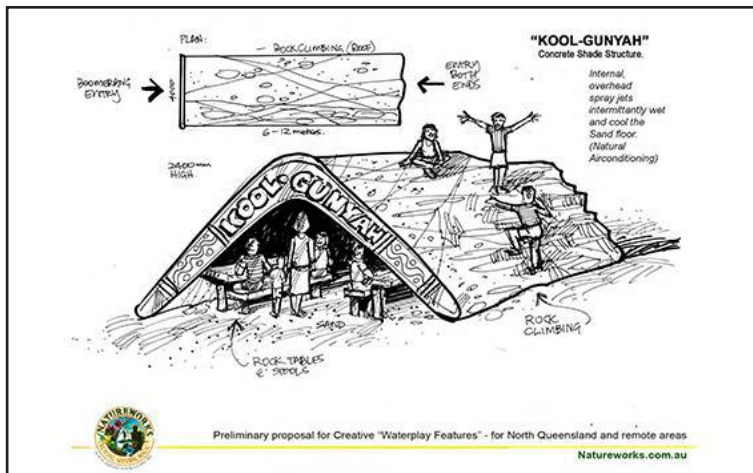

Green Turtle - 50cm

Loggerhead Turtle

Giant Turtle Shell

Life size Log necked tortoise

VARIOUS CONCEPT IDEAS

PLAYGROUNDS & PUBLIC ART THEMING

Climb on crocodiles or wall art

Giant soldier crabs

Custom Entry Statements

Indigenous shade structure designs

Indigenous Didgeridoo shaped shelter or toilet Shelter

INDIGENOUS AUSTRALIAN THEMING

HELPING EDUCATE OUR COMMUNITY ABOUT OUR INDIGENOUS ANIMALS

GIANT KOALAS AT BILLABONG WILDLIFE PARK