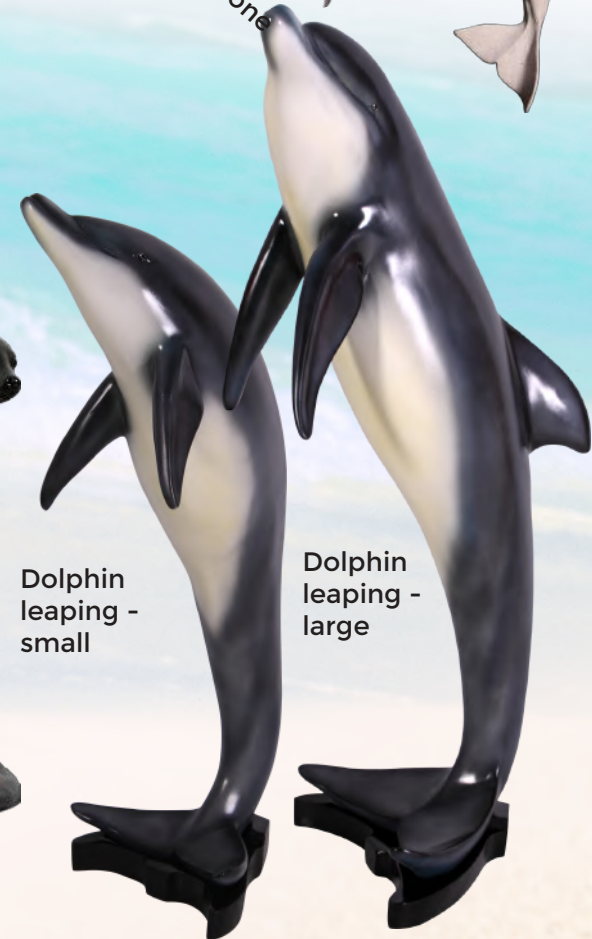

Seagull on bollard

Royal spoonbill standing

AUSTRALIAN ANIMALS

DOLPHINS & DUGONGS

Dugong hanging

Bottle nose baby dolphin

Dolphin wall decor

Adult Seal

Dolphin wall decor -
Bronze & Roman stone
finish dolphin

Seal pup
with vest

Dugong on pedestal

Seal pup

Dolphin
leaping -
small

Dolphin
leaping -
large

AUSTRALIAN ANIMALS

SEA LIFE ANIMALS

Sea horses hanging

Nautilus Shell - Large

Triton Shell - Large

Octopus wall decor

Spotted eagle ray

Leatherback turtle

Sand dollars

Star fish

Loggerhead turtle

AUSTRALIAN ANIMALS

TURTLES & TORTOISES

Flatback Turtle

Green Juvenile Turtle

Olive Ridley Turtle

Hawksbill Turtle

Leather Back Turtle