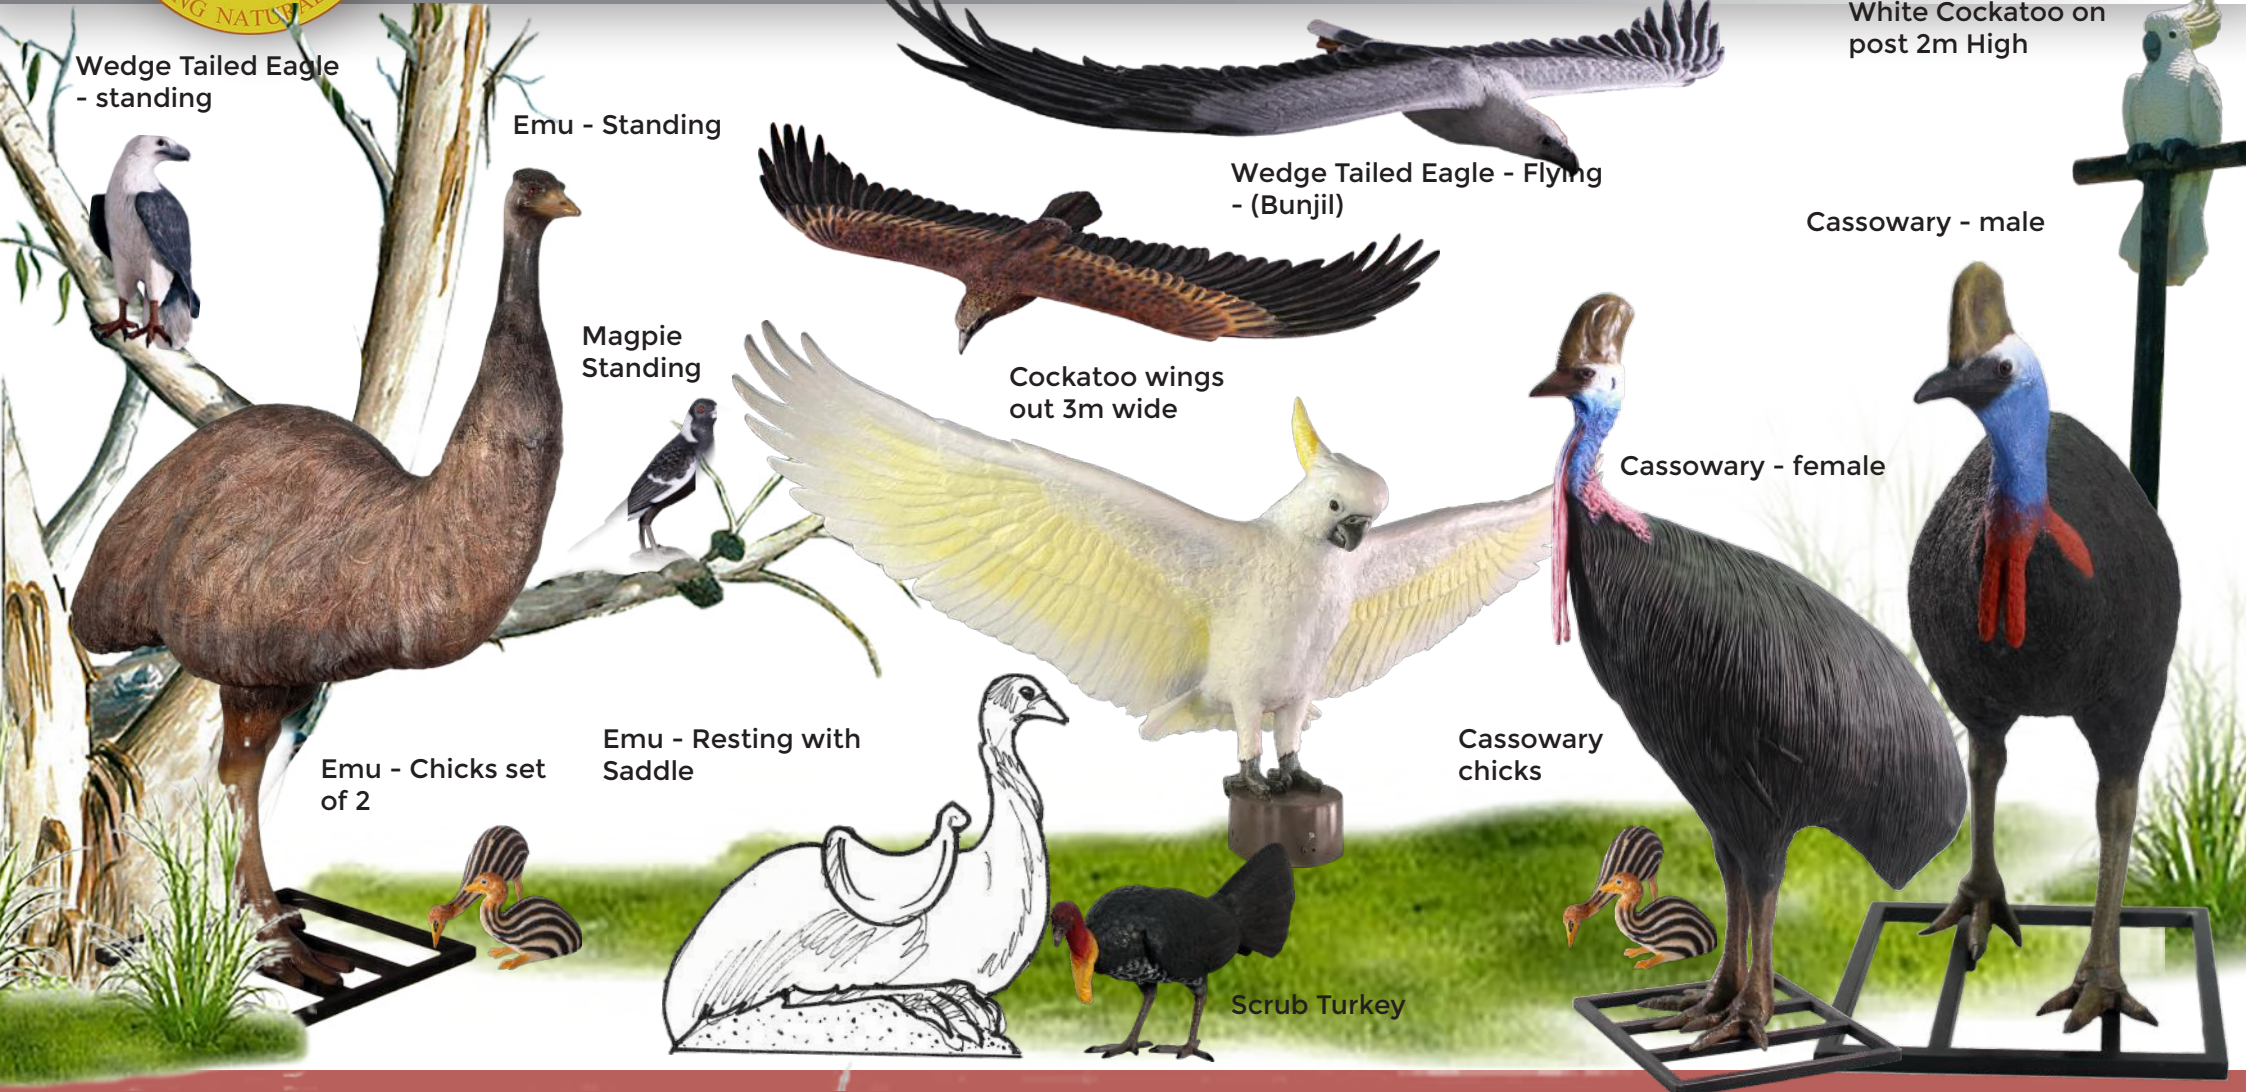

Platypus - Small

Platypus on
rock - large

Platypus on
rock - Small

Platypus character mascots

AUSTRALIAN ANIMALS

BIRDS

Wedge Tailed Eagle - standing

Emu - Standing

White-breasted Sea Eagle - Flying

White Cockatoo on post 2m High

Wedge Tailed Eagle - Flying - (Bunjil)

Cassowary - male

Magpie Standing

Cockatoo wings out 3m wide

Cassowary - female

Emu - Chicks set of 2

Emu - Resting with Saddle

Cassowary chicks

Scrub Turkey

AUSTRALIAN ANIMALS

LARGER THAN LIFE ANIMALS

Kookaburra on post

Ring Tailed Possum on post

3m wing span