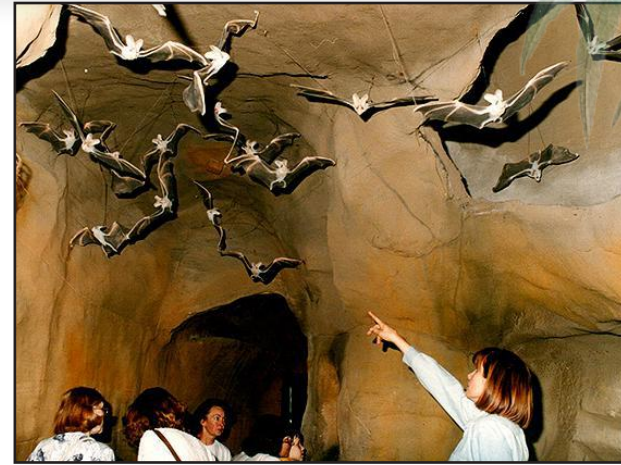

GONDWANA RAINFOREST SANCTUARY - BRISBANE

ARTEFACTS & HABITAT INTERPRETIVE DESIGN FIT-OUTS - CULTURAL & ENVIRONMENTAL DESIGN