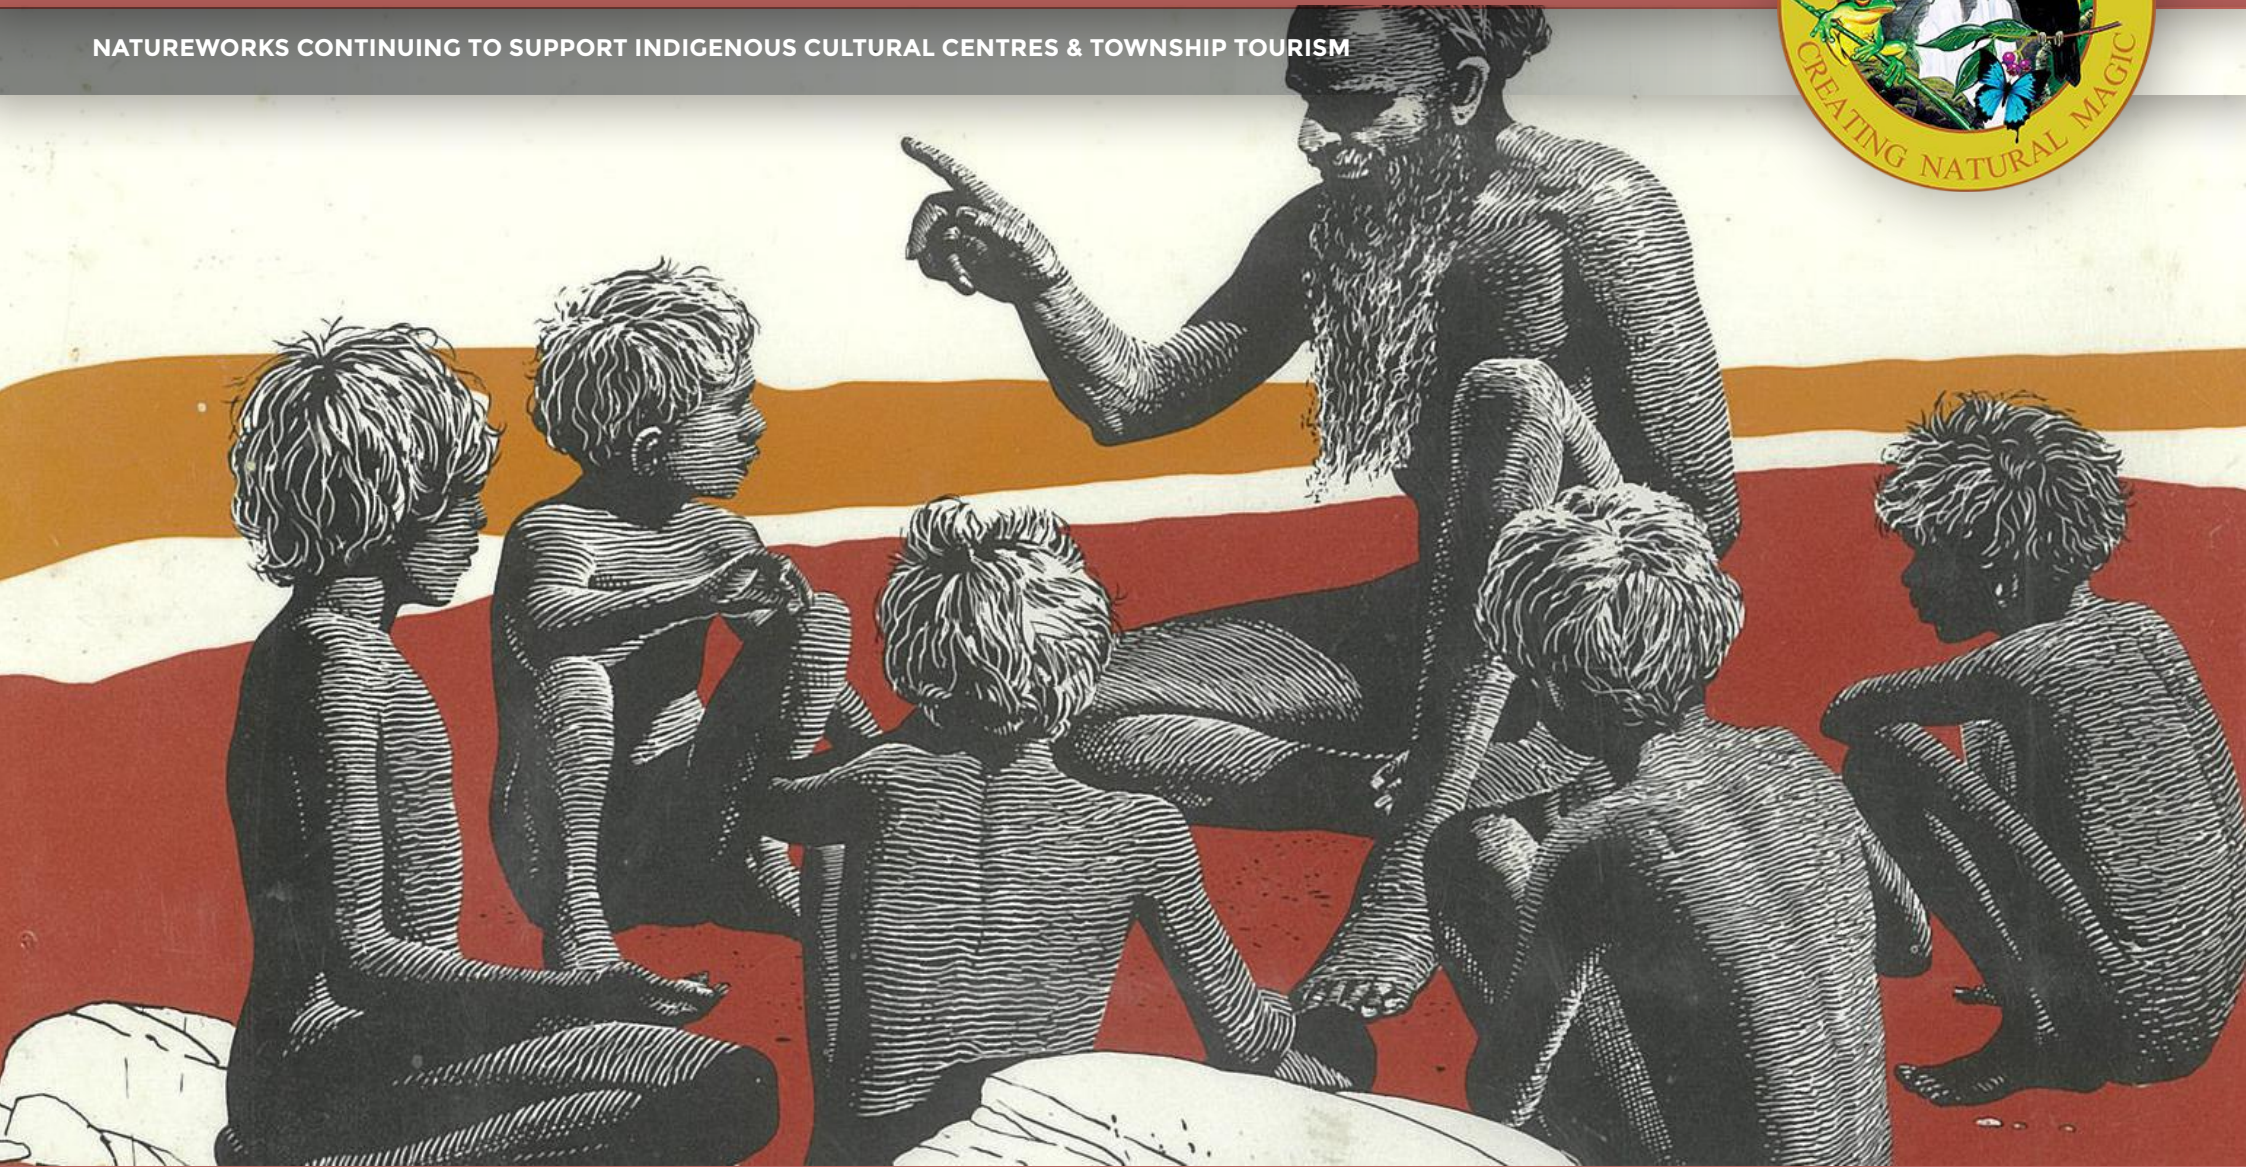

INDIGENOUS AUSTRALIAN THEMING

NATUREWORKS CONTINUING TO SUPPORT INDIGENOUS CULTURAL CENTRES & TOWNSHIP TOURISM

INDIGENOUS AUSTRALIAN THEMING

HELPING EDUCATE OUR COMMUNITY ABOUT OUR INDIGENOUS ANIMALS

Discover lifelike sculptures of nature's wonders, from animals, rocks and trees through to themed props and big things designed to make a big impression!