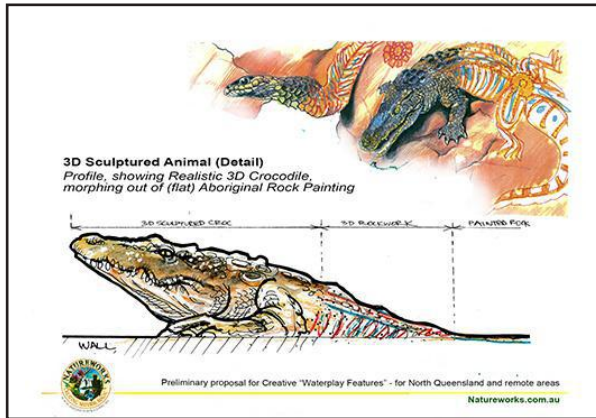

Green Turtle - 50cm

Loggerhead Turtle

Giant Turtle Shell

Life size Log necked tortoise

VARIOUS CONCEPT IDEAS

PLAYGROUNDS & PUBLIC ART THEMING

Climb on crocodiles or wall art

Giant soldier crabs