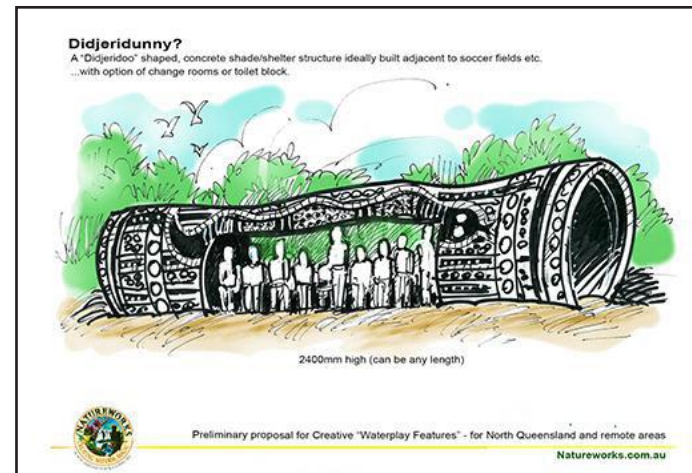

Indigenous Didgeridoo shaped shelter or toilet Shelter