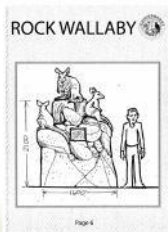

Rock Wallaby on Rock

Koala small