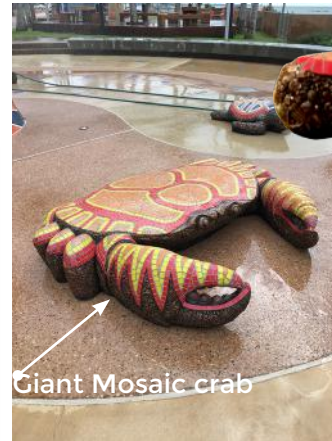

Giant Starfish