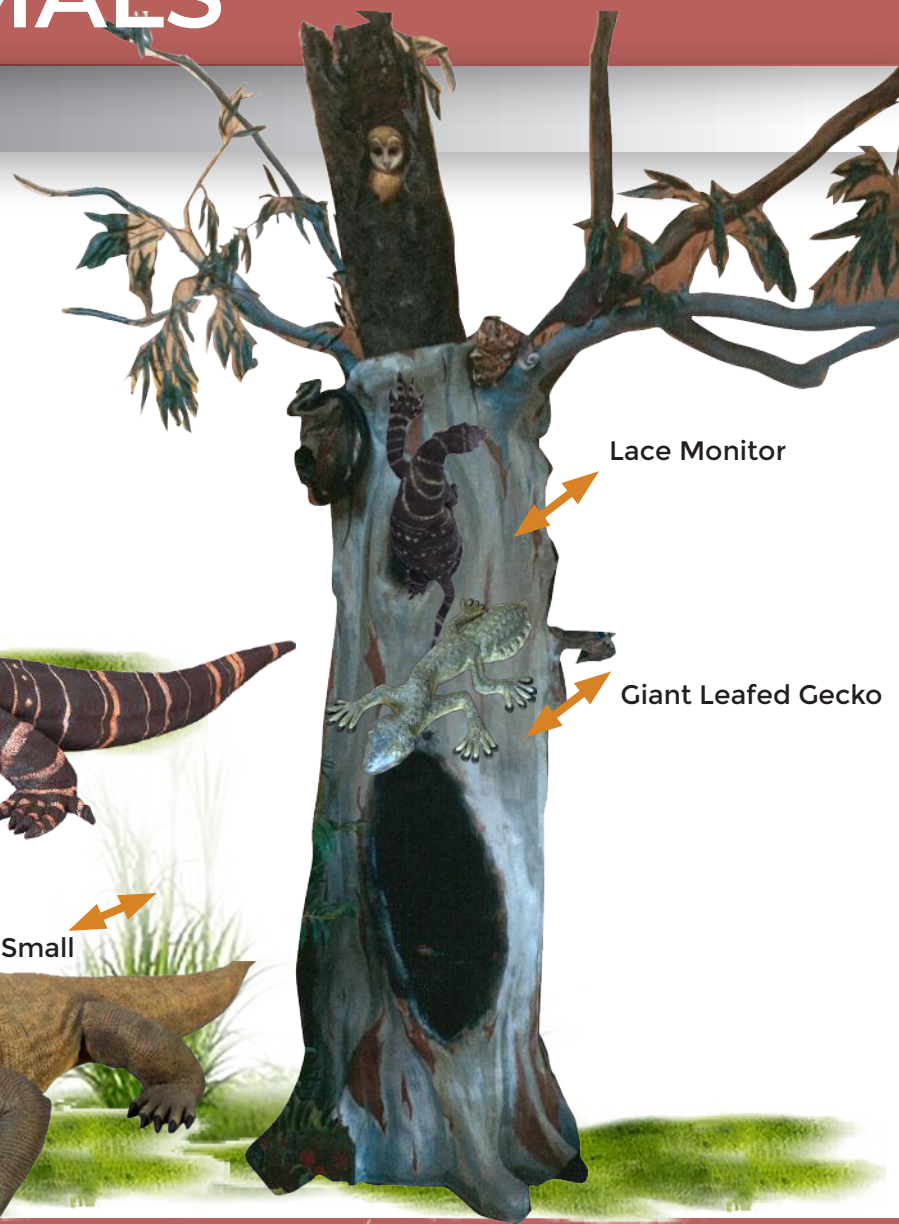

Wildlife replicas provide focal points to our wildlife exhibits.

They also highlight the relevance to Aboriginal culture - not only as having totemic significance but also as characters with key roles within timeless creation of stories and indigenous dreamtime tales.

Giant thorny Devil - 3 metres

Bells Monitor

Komodo Dragon - Small

Lace Monitor

Giant Leafed Gecko

AUSTRALIAN ANIMALS

CROCODILES

Crocodile 4ft resting