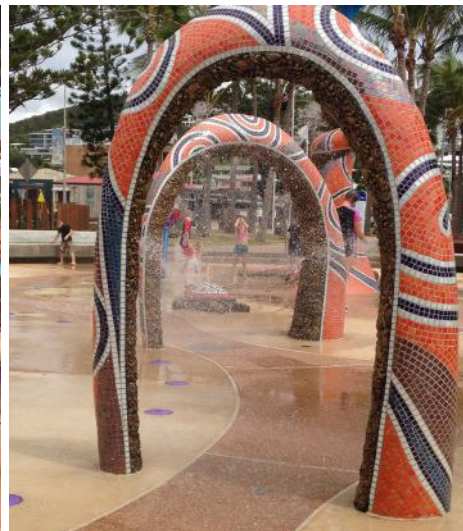

Giant mosaic Manta Ray

Lifesize mosaic Turtle

Giant mosaic Starfish

Giant Mosaic crab

Giant Starfish

Life-size Turtle

GONDWANA RAINFOREST SANCTUARY - BRISBANE

ARTEFACTS & HABITAT INTERPRETIVE DESIGN FIT-OUTS - CULTURAL & ENVIRONMENTAL DESIGN