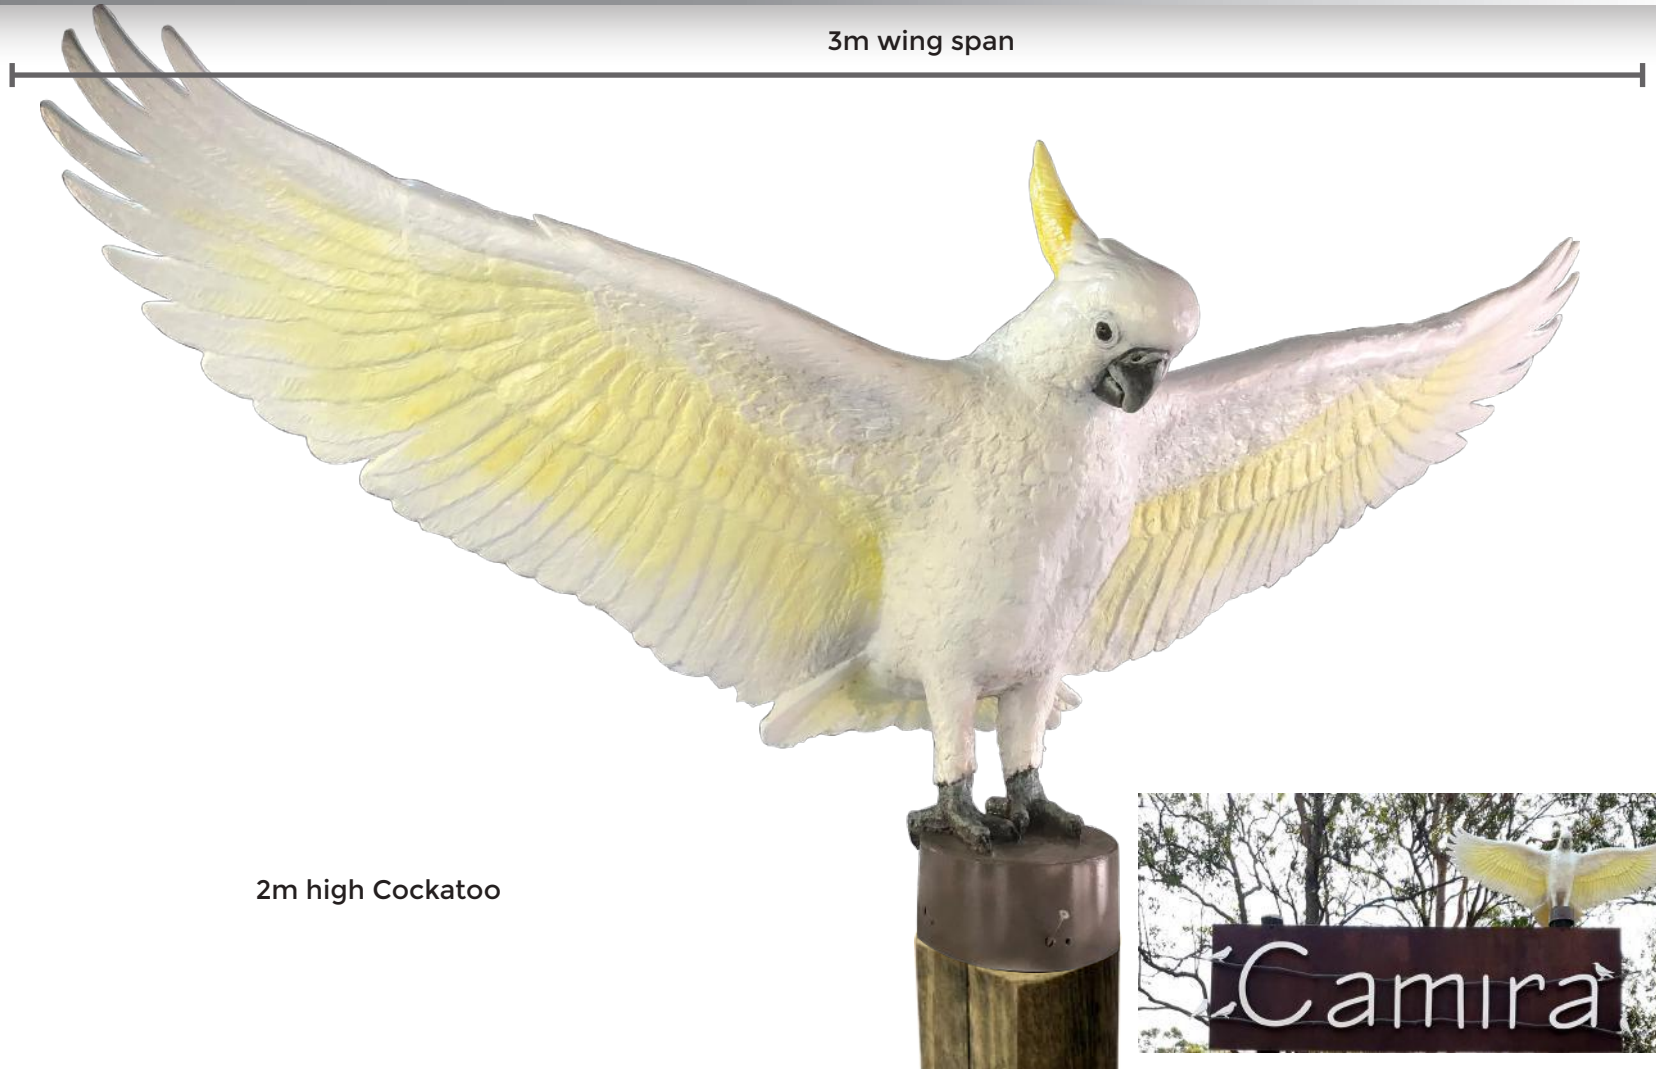

White-breasted Sea Eagle - Flying

White Cockatoo on post 2m High

Wedge Tailed Eagle - Flying - (Bunjil)

Cassowary - male

Magpie Standing

Cockatoo wings out 3m wide

Cassowary - female

Emu - Chicks set of 2

Emu - Resting with Saddle

Cassowary chicks

Scrub Turkey

AUSTRALIAN ANIMALS

LARGER THAN LIFE ANIMALS

Kookaburra on post

Ring Tailed Possum on post

3m wing span

2m high Cockatoo

AUSTRALIAN ANIMALS

BIRDS

Pelican on post

Seagull Flying

Pelican standing

Pied Cormorant

Masked Brown owl

Snowy Owl - Female

Powerful Owl with Quill

Masked Owl - Cream

Yellow tailed black cockatoo with nut

Seagull Standing

Yellow tailed Black Cockatoo

Jabiru Standing

Brolga standing