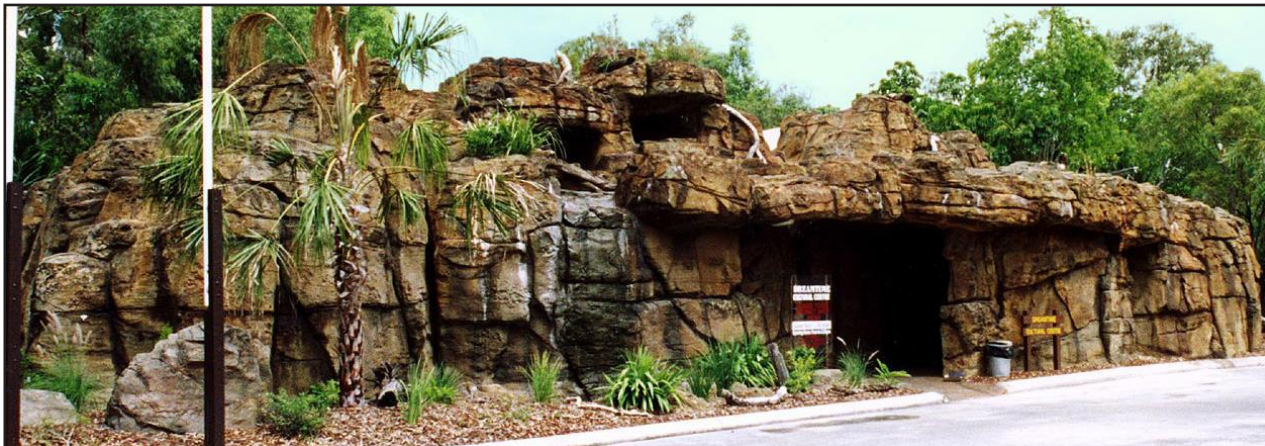

Back view of the Dugong tail

DREAMTIME CULTURAL CENTRE

ARTEFACTS & HABITAT INTERPRETIVE DESIGN FIT-OUTS - CULTURAL & ENVIRONMENTAL DESIGN

DREAMTIME CULTURAL CENTRE

ARTEFACTS & HABITAT INTERPRETIVE DESIGN FIT-OUTS - CULTURAL & ENVIRONMENTAL DESIGN