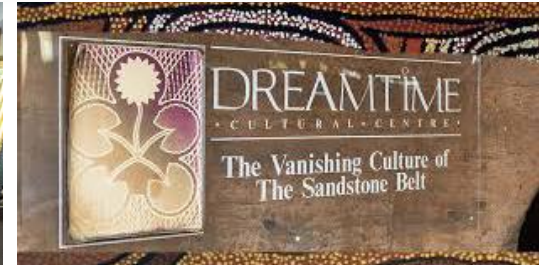

Back view of the Dugong tail

DREAMTIME CULTURAL CENTRE

ARTEFACTS & HABITAT INTERPRETIVE DESIGN FIT-OUTS - CULTURAL & ENVIRONMENTAL DESIGN

DREAMTIME CULTURAL CENTRE

ARTEFACTS & HABITAT INTERPRETIVE DESIGN FIT-OUTS - CULTURAL & ENVIRONMENTAL DESIGN