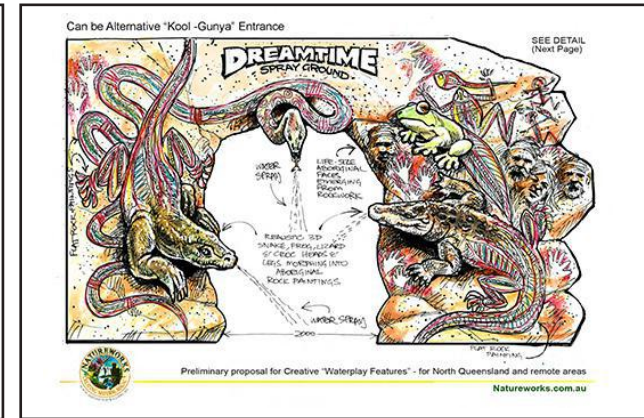

Custom Entry Statements