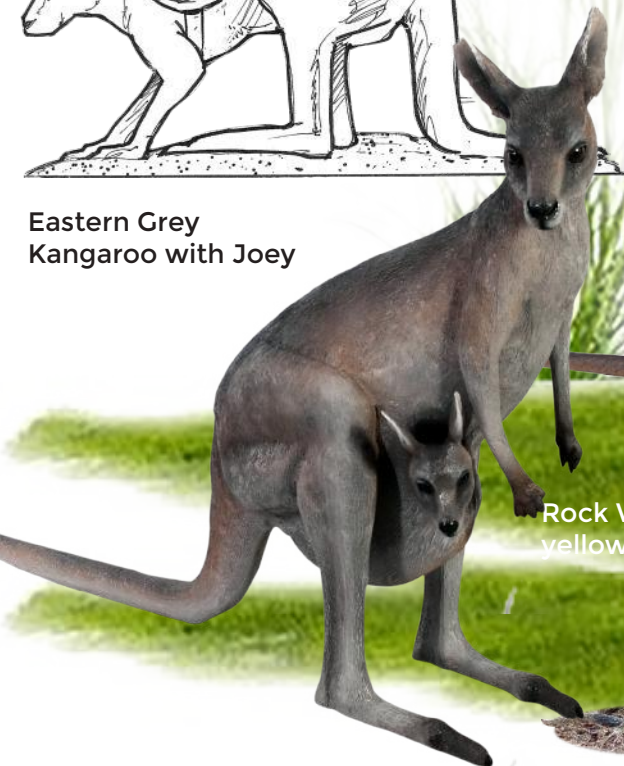

KOALAS & KANGAROOS

Rock Wallaby on Rock

9ft High - "Cuddle" the Koala

Kangaroo with saddle

Red Kangaroo with Joey

Koala small

Potaroo

Koala with saddle concept art

Eastern Grey Kangaroo with Joey

Rock Wallaby - yellow footed

Bilby

AUSTRALIAN ANIMALS

WOMBATS

Giant Northern Hairy Nosed Wombat - Playground Installation

Climber footholds on reverse size

Wombat with Saddle