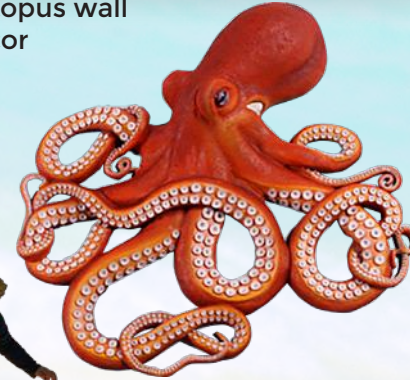

Seagull on bollard

Royal spoonbill standing

AUSTRALIAN ANIMALS

DOLPHINS & DUGONGS

Dugong hanging

Bottle nose baby dolphin

Dolphin wall decor

Adult Seal

Dolphin wall decor -
Bronze & Roman stone
finish dolphin

Seal pup
with vest

Dugong on pedestal

Seal pup

Dolphin
leaping -
small

Dolphin
leaping -
large

AUSTRALIAN ANIMALS

SEA LIFE ANIMALS

Sea horses hanging

Nautilus Shell - Large

Triton Shell - Large

Octopus wall decor

Spotted eagle ray

Leatherback turtle

Sand dollars

Star fish

Loggerhead turtle

AUSTRALIAN ANIMALS

TURTLES & TORTOISES

Flatback Turtle

Green Juvenile Turtle

Olive Ridley Turtle

Hawksbill Turtle

Leather Back Turtle