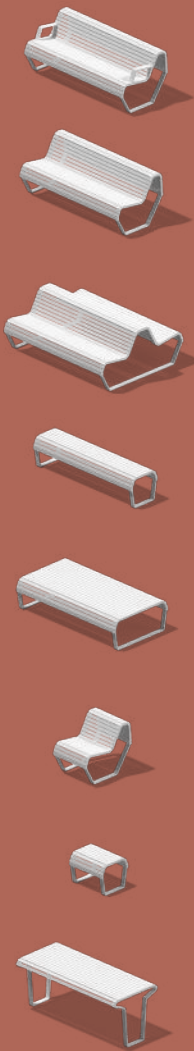

**Big
Moves**

in

Site

A new chapter begins.

Green Theory has earned a reputation for exceptionally high-quality planters, and now we are thrilled to offer our new range of site furnishings.

Through our partnership with Street + Garden, the renowned Australian product design firm, we can help you to create impactful custom environments and realize your landscape vision at any scale.

All of our products are manufactured to the highest standards utilizing marine-grade aluminum or stainless steel, right here in North America.

Dek

G-T

G-T

Array

G-T

Sit

G-T

Paperclip

G-T

G-T

Flight

G-T

Cruiser

G-T

G-T