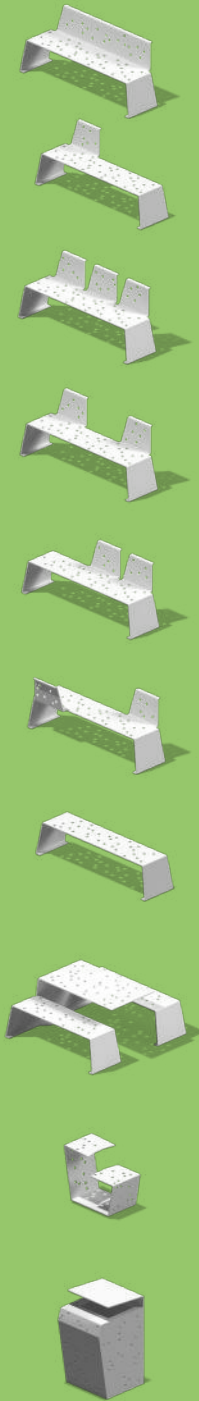

**Big
Moves**

in

Site

A new chapter begins.

Green Theory has earned a reputation for exceptionally high-quality planters, and now we are thrilled to offer our new range of site furnishings.

Through our partnership with Street + Garden, the renowned Australian product design firm, we can help you to create impactful custom environments and realize your landscape vision at any scale.

All of our products are manufactured to the highest standards utilizing marine-grade aluminum or stainless steel, right here in North America.

Dek

G-T

G-T

Array

G-T

Sit

G-T

G-T

Drape

Versa

G-T

G-T

G-T

Marina

G-T

Paperclip

G-T

G-T

Flight

G-T

Cruiser

G-T

G-T