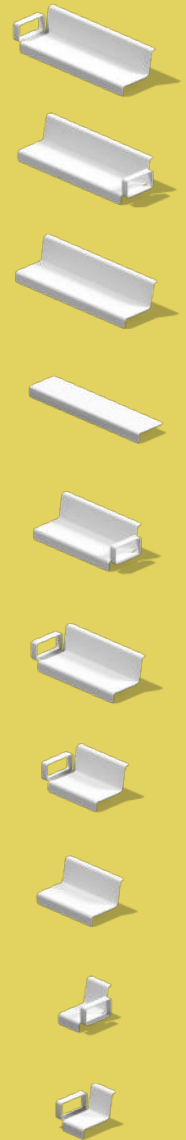

**Big
Moves**

in

Site

A new chapter begins.

Green Theory has earned a reputation for exceptionally high-quality planters, and now we are thrilled to offer our new range of site furnishings.

Through our partnership with Street + Garden, the renowned Australian product design firm, we can help you to create impactful custom environments and realize your landscape vision at any scale.

All of our products are manufactured to the highest standards utilizing marine-grade aluminum or stainless steel, right here in North America.

Dek

G-T

G-T

Array

G-T

Sit

G-T

G-T

Drape

Versa

G-T

G-T

G-T

Marina

G-T

Paperclip

G-T

G-T

Flight

G-T

Cruiser

G-T

G-T