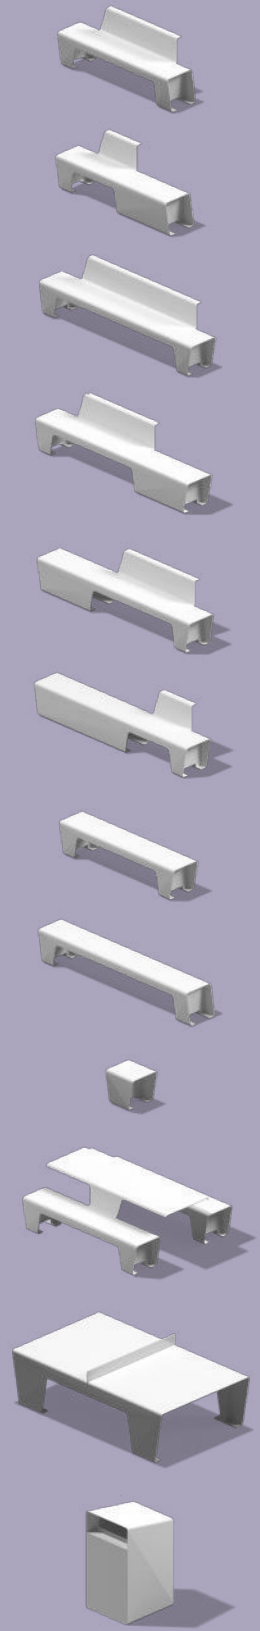

All of our products are manufactured to the highest standards utilizing marine-grade aluminum or stainless steel, right here in North America.

Dek

G-T

G-T

Array

G-T

Sit

G-T

G-T

Drape

Versa

G-T

G-T

G-T

Marina

G-T

Paperclip

G-T

G-T

Flight

G-T

Cruiser

G-T

G-T

G-T

Flinders

Join

Bench

G-T

Vancouver Bench

Designed in collaboration with Laura Melling and Alyssa Lewis

Brooklyn Bench