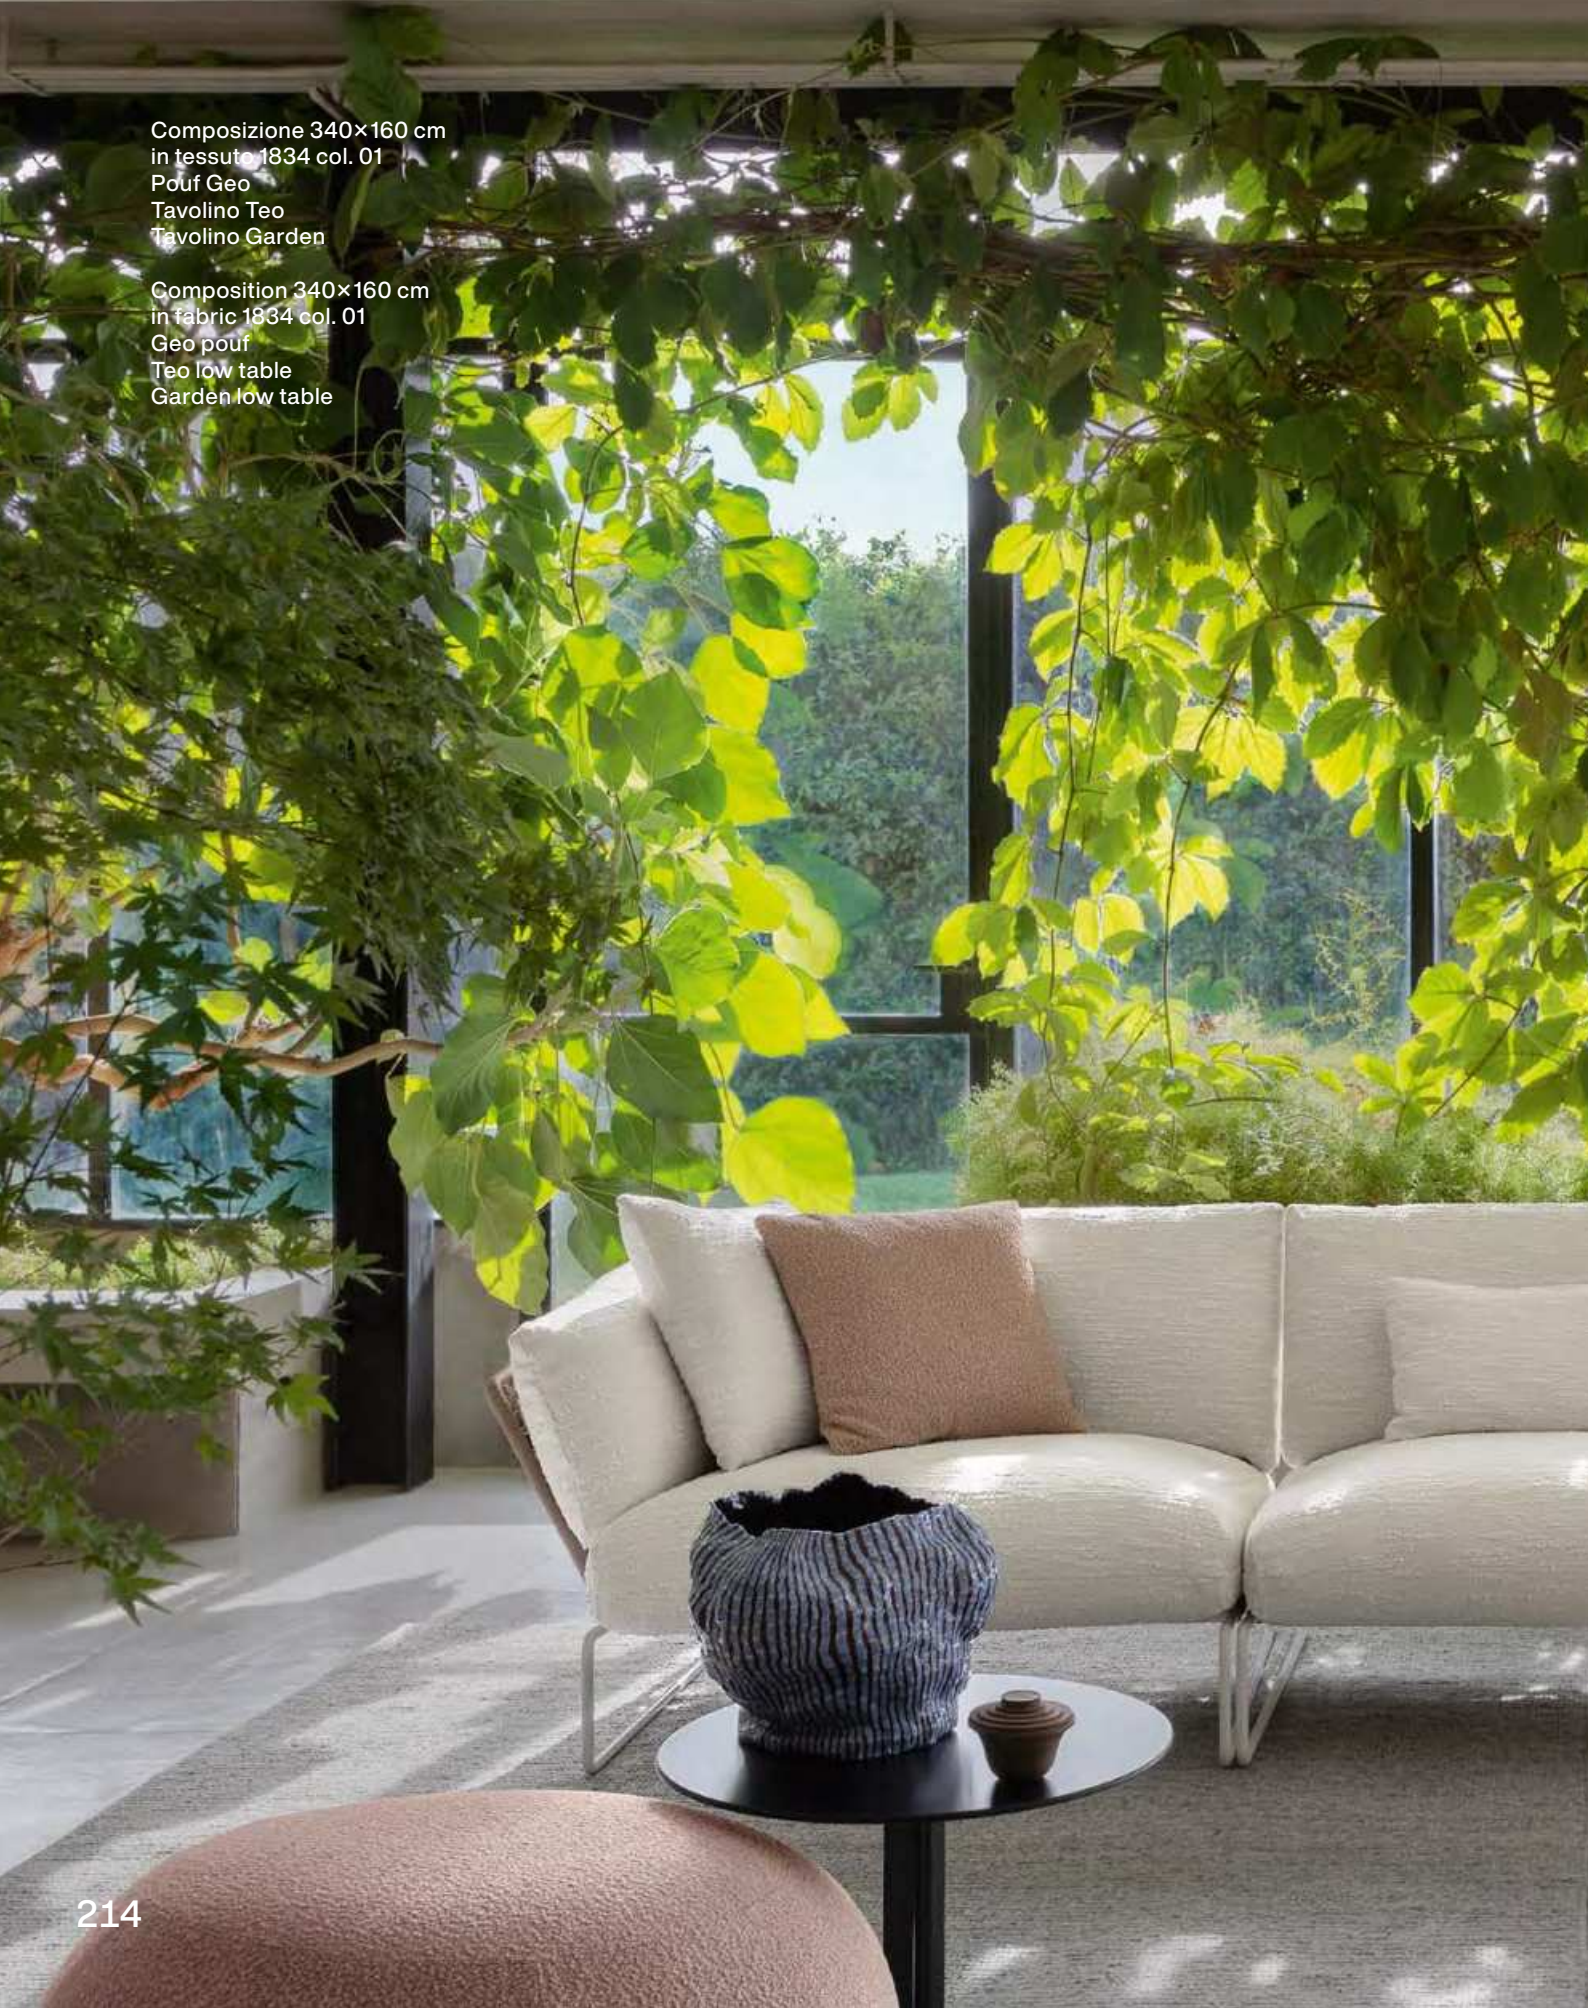

New York Soleil - modular system & lounge armchair

Composizione 340×160 cm
in tessuto 1834 col. 01
Pouf Geo
Tavolino Teo
Tavolino Garden

Composition 340×160 cm
in fabric 1834 col. 01
Geo pouf
Teo low table
Garden low table