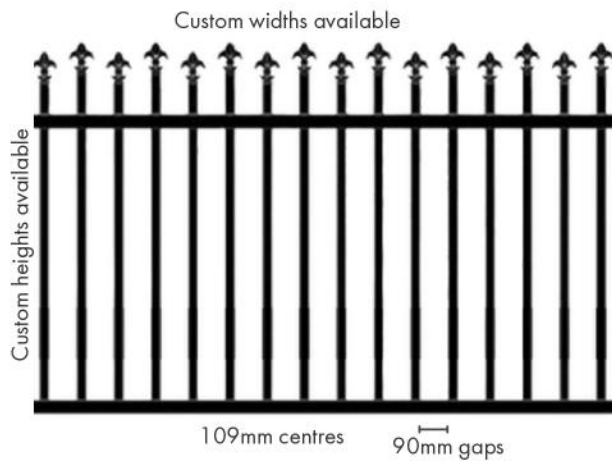

TECHNICAL INFO

HI-LOW SPEAR STEEL FENCE PANELS

Order Code	Height	Width	Picket Size	Picket Spacing	Centres	Rails
FW-SF-HILO-900	900mm	Any	19mm x 1.2mm	90mm Gaps	109mm	38mm x 25mm x 1.6mm
FW-SF-HILO-1200	1200mm	Any	19mm x 1.2mm	90mm Gaps	109mm	38mm x 25mm x 1.6mm
FW-SF-HILO-1500	1500mm	Any	19mm x 1.2mm	90mm Gaps	109mm	38mm x 25mm x 1.6mm
FW-SF-HILO-1800	1800mm	Any	19mm x 1.2mm	90mm Gaps	109mm	38mm x 25mm x 1.6mm

HI-LOW SPEAR STEEL GATES

Order Code	Gate Type	Height	Width	Picket Size	Picket Spacing	Centres	Rails
FW-SFSG-HLS-HEIGHT	Single	Any	Any	19mm x 1.2mm	90mm Gaps	109mm	38mm x 25mm x 1.6mm
FW-SFDG-HLS-HEIGHT	Double	Any	Any	19mm x 1.2mm	90mm Gaps	109mm	38mm x 25mm x 1.6mm
FW-SFSLG-HLS-HEIGHT	Sliding	Any	Any	19mm x 1.2mm	90mm Gaps	109mm	38mm x 25mm x 1.6mm