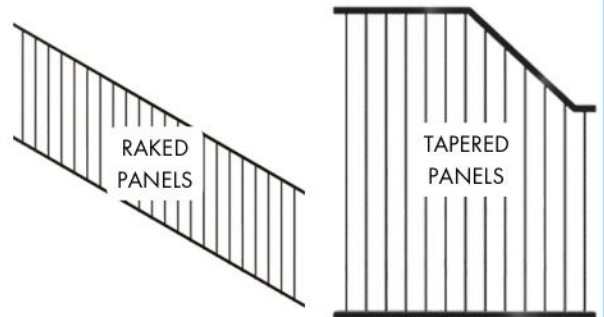

Available in -
Genuine Dulux Powder Coat
Powder coated ANY standard colour

**ANY
COLOUR**