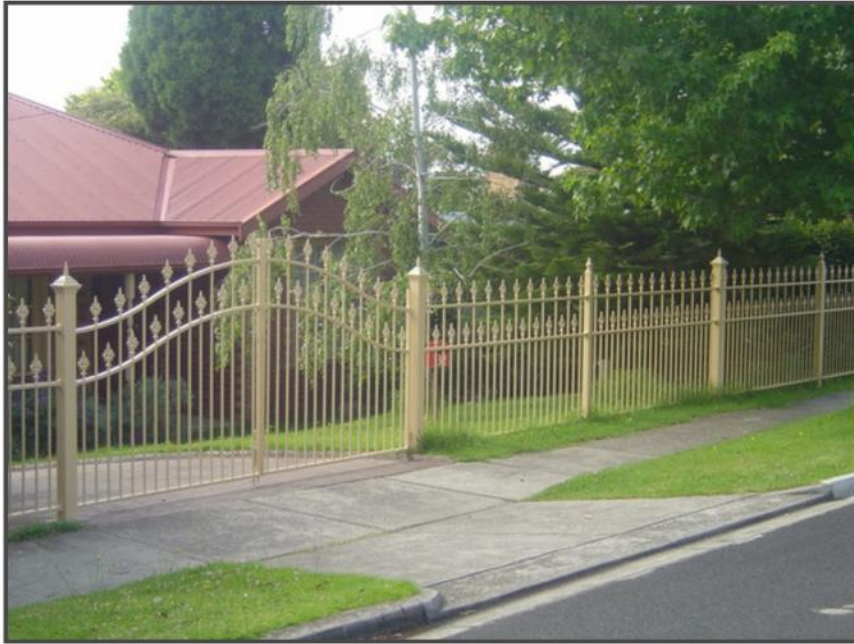

Ph: 1300 FENCEWARE (1300 336 239)

E: sales@fencewarehouse.com.au

W: www.fencewarehouse.com.au

**CUSTOM MADE PANELS
ANY HEIGHT AND ANY WIDTH**

- Fabricated and powder coated in Sunshine North
- Pre galvanised tubular steel
- Welded with Silicon Bronze
- **Custom sizes - any height & any length**
- Matching swing, double & sliding gates
 - Sliding gates up to 9000mm long
- Custom raked, curved and tapered panels
- Powder coated any standard stocked colour
- Range of style and spear options