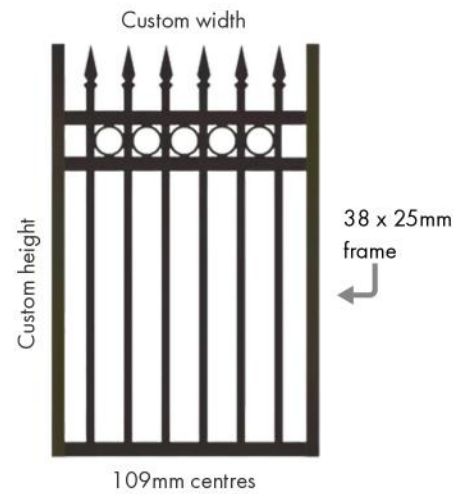

TECHNICAL INFO

SPEAR & RING STEEL FENCE PANELS

Order Code	Height	Width	Picket Size	Picket Spacing	Centres	Rails
FW-SF-SPEARRING-900	900mm	Any	19mm x 1.2mm	90mm Gaps	109mm	38mm x 25mm x 1.6mm
FW-SF-SPEARRING-1200	1200mm	Any	19mm x 1.2mm	90mm Gaps	109mm	38mm x 25mm x 1.6mm
FW-SF-SPEARRING-1500	1500mm	Any	19mm x 1.2mm	90mm Gaps	109mm	38mm x 25mm x 1.6mm
FW-SF-SPEARRING-1800	1800mm	Any	19mm x 1.2mm	90mm Gaps	109mm	38mm x 25mm x 1.6mm

SPEAR & RING STEEL GATES

Order Code	Gate Type	Height	Width	Picket Size	Picket Spacing	Centres	Rails
FW-SFSG-SPEARRING-HEIGHT	Single	Any	Any	19mm x 1.2mm	90mm Gaps	109mm	38mm x 25mm x 1.6mm
FW-SFDG-SPEARRING-HEIGHT	Double	Any	Any	19mm x 1.2mm	90mm Gaps	109mm	38mm x 25mm x 1.6mm
FW-SFSLG-SR-HEIGHT	Sliding	Any	Any	19mm x 1.2mm	90mm Gaps	109mm	38mm x 25mm x 1.6mm