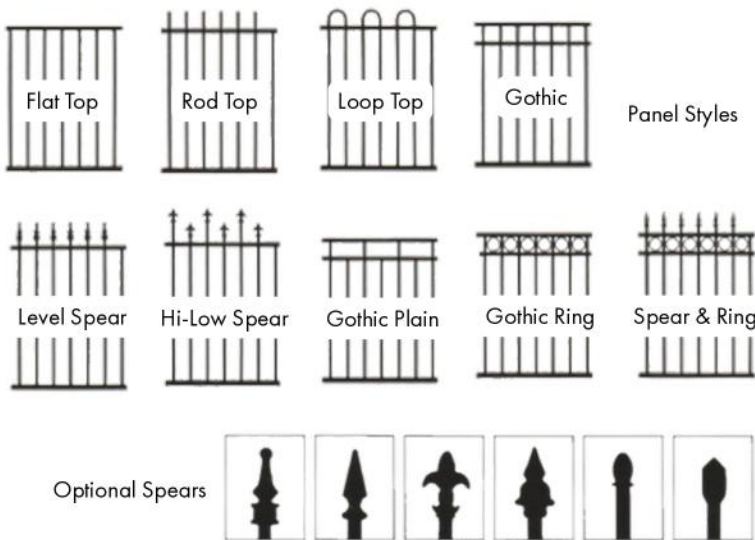

DESIGN OPTIONS