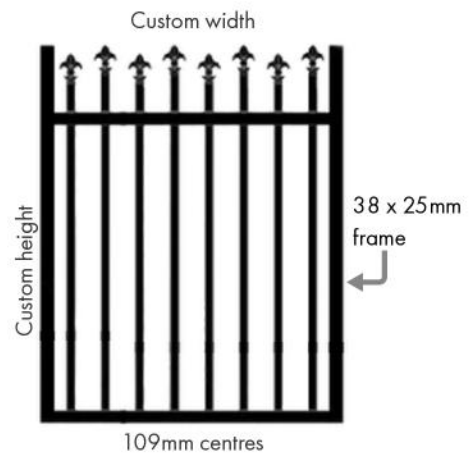

TECHNICAL INFO

HI-LOW SPEAR STEEL FENCE PANELS

Order Code	Height	Width	Picket Size	Picket Spacing	Centres	Rails
FW-SF-HILO-900	900mm	Any	19mm x 1.2mm	90mm Gaps	109mm	38mm x 25mm x 1.6mm
FW-SF-HILO-1200	1200mm	Any	19mm x 1.2mm	90mm Gaps	109mm	38mm x 25mm x 1.6mm
FW-SF-HILO-1500	1500mm	Any	19mm x 1.2mm	90mm Gaps	109mm	38mm x 25mm x 1.6mm
FW-SF-HILO-1800	1800mm	Any	19mm x 1.2mm	90mm Gaps	109mm	38mm x 25mm x 1.6mm

HI-LOW SPEAR STEEL GATES

Order Code	Gate Type	Height	Width	Picket Size	Picket Spacing	Centres	Rails
FW-SFSG-HLS-HEIGHT	Single	Any	Any	19mm x 1.2mm	90mm Gaps	109mm	38mm x 25mm x 1.6mm
FW-SFDG-HLS-HEIGHT	Double	Any	Any	19mm x 1.2mm	90mm Gaps	109mm	38mm x 25mm x 1.6mm
FW-SFSLG-HLS-HEIGHT	Sliding	Any	Any	19mm x 1.2mm	90mm Gaps	109mm	38mm x 25mm x 1.6mm