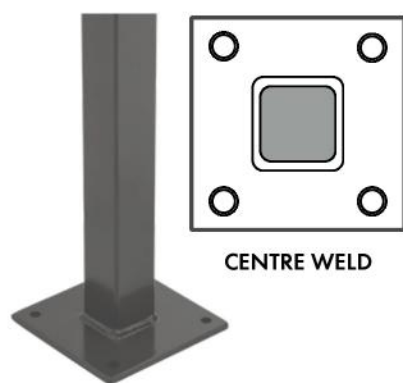

**Pool Fencing
Compliant!
AS 1926.1-2012**

Optional Spears

TECHNICAL INFO

SPEAR & RING STEEL FENCE PANELS

Order Code	Height	Width	Picket Size	Picket Spacing	Centres	Rails
FW-SF-SPEARRING-900	900mm	Any	19mm x 1.2mm	90mm Gaps	109mm	38mm x 25mm x 1.6mm
FW-SF-SPEARRING-1200	1200mm	Any	19mm x 1.2mm	90mm Gaps	109mm	38mm x 25mm x 1.6mm
FW-SF-SPEARRING-1500	1500mm	Any	19mm x 1.2mm	90mm Gaps	109mm	38mm x 25mm x 1.6mm
FW-SF-SPEARRING-1800	1800mm	Any	19mm x 1.2mm	90mm Gaps	109mm	38mm x 25mm x 1.6mm

SPEAR & RING STEEL GATES

Order Code	Gate Type	Height	Width	Picket Size	Picket Spacing	Centres	Rails
FW-SFSG-SPEARRING-HEIGHT	Single	Any	Any	19mm x 1.2mm	90mm Gaps	109mm	38mm x 25mm x 1.6mm
FW-SFDG-SPEARRING-HEIGHT	Double	Any	Any	19mm x 1.2mm	90mm Gaps	109mm	38mm x 25mm x 1.6mm
FW-SFSLG-SR-HEIGHT	Sliding	Any	Any	19mm x 1.2mm	90mm Gaps	109mm	38mm x 25mm x 1.6mm