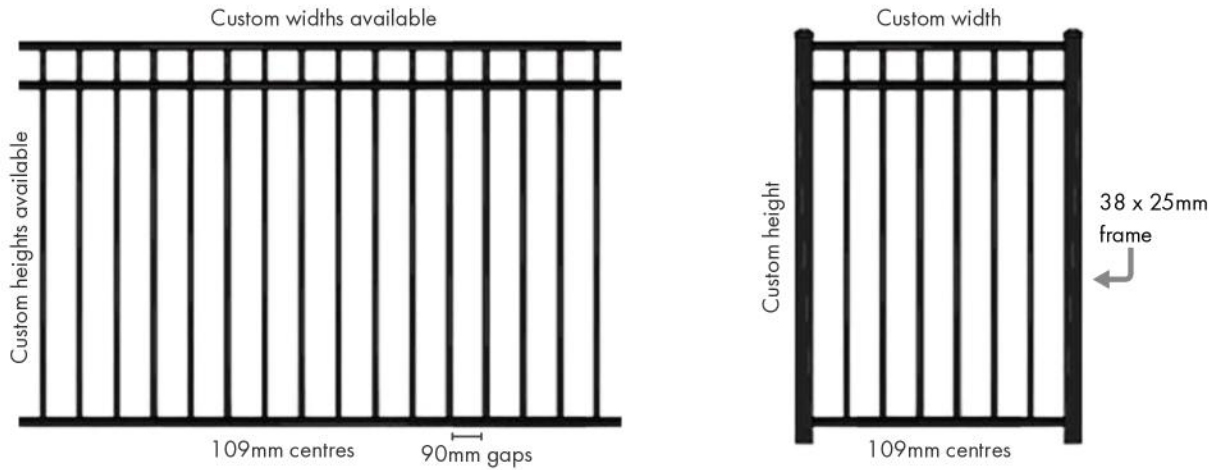

TECHNICAL INFO

GOTHIC STEEL FENCE PANELS

Order Code	Height	Width	Picket Size	Picket Spacing	Centres	Rails
FW-SF-GOTHIC-900	900mm	Any	19mm x 1.2mm	90mm Gaps	109mm	38mm x 25mm x 1.6mm
FW-SF-GOTHIC-1200	1200mm	Any	19mm x 1.2mm	90mm Gaps	109mm	38mm x 25mm x 1.6mm
FW-SF-GOTHIC-1500	1500mm	Any	19mm x 1.2mm	90mm Gaps	109mm	38mm x 25mm x 1.6mm
FW-SF-GOTHIC-1800	1800mm	Any	19mm x 1.2mm	90mm Gaps	109mm	38mm x 25mm x 1.6mm

GOTHIC STEEL GATES

Order Code	Gate Type	Height	Width	Picket Size	Picket Spacing	Centres	Rails
FW-SFSG-GOTHIC-HEIGHT	Single	Any	Any	19mm x 1.2mm	90mm Gaps	109mm	38mm x 25mm x 1.6mm
FW-SFDG-GOTHIC-HEIGHT	Double	Any	Any	19mm x 1.2mm	90mm Gaps	109mm	38mm x 25mm x 1.6mm
FW-SFSLG-GOTHIC-HEIGHT	Sliding	Any	Any	19mm x 1.2mm	90mm Gaps	109mm	38mm x 25mm x 1.6mm