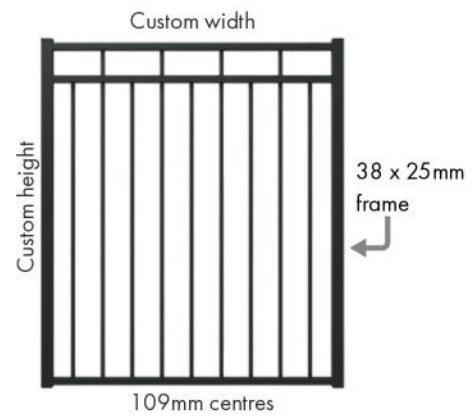

TECHNICAL INFO

GOTHIC PLAIN STEEL FENCE PANELS

Order Code	Height	Width	Picket Size	Picket Spacing	Centres	Rails
FW-SF-GOTHICPLAIN-900	900mm	Any	19mm x 1.2mm	90mm Gaps	109mm	38mm x 25mm x 1.6mm
FW-SF-GOTHICPLAIN-1200	1200mm	Any	19mm x 1.2mm	90mm Gaps	109mm	38mm x 25mm x 1.6mm
FW-SF-GOTHICPLAIN-1500	1500mm	Any	19mm x 1.2mm	90mm Gaps	109mm	38mm x 25mm x 1.6mm
FW-SF-GOTHICPLAIN-1800	1800mm	Any	19mm x 1.2mm	90mm Gaps	109mm	38mm x 25mm x 1.6mm

GOTHIC PLAIN STEEL GATES

Order Code	Gate Type	Height	Width	Picket Size	Picket Spacing	Centres	Rails
FW-SFSG-GP-HEIGHT	Single	Any	Any	19mm x 1.2mm	90mm Gaps	109mm	38mm x 25mm x 1.6mm
FW-SFDG-GP-HEIGHT	Double	Any	Any	19mm x 1.2mm	90mm Gaps	109mm	38mm x 25mm x 1.6mm
FW-SFSLG-GP-HEIGHT	Sliding	Any	Any	19mm x 1.2mm	90mm Gaps	109mm	38mm x 25mm x 1.6mm