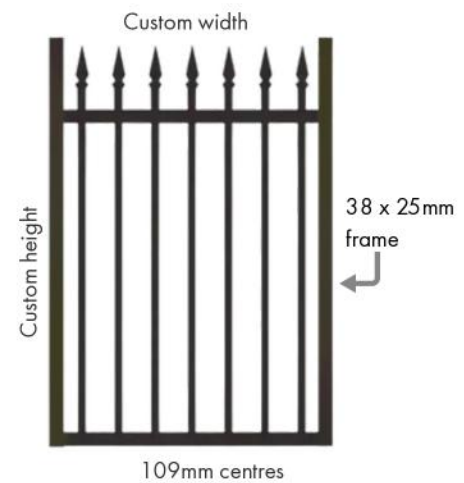

TECHNICAL INFO

LEVEL SPEAR STEEL FENCE PANELS

Order Code	Height	Width	Picket Size	Picket Spacing	Centres	Rails
FW-SF-LEVEL-900	900mm	Any	19mm x 1.2mm	90mm Gaps	109mm	38mm x 25mm x 1.6mm
FW-SF-LEVEL-1200	1200mm	Any	19mm x 1.2mm	90mm Gaps	109mm	38mm x 25mm x 1.6mm
FW-SF-LEVEL-1500	1500mm	Any	19mm x 1.2mm	90mm Gaps	109mm	38mm x 25mm x 1.6mm
FW-SF-LEVEL-1800	1800mm	Any	19mm x 1.2mm	90mm Gaps	109mm	38mm x 25mm x 1.6mm

LEVEL SPEAR STEEL GATES

Order Code	Gate Type	Height	Width	Picket Size	Picket Spacing	Centres	Rails
FW-SFSG-LEVEL-HEIGHT	Single	Any	Any	19mm x 1.2mm	90mm Gaps	109mm	38mm x 25mm x 1.6mm
FW-SFDG-LEVEL-HEIGHT	Double	Any	Any	19mm x 1.2mm	90mm Gaps	109mm	38mm x 25mm x 1.6mm
FW-SFSG-LS-HEIGHT	Sliding	Any	Any	19mm x 1.2mm	90mm Gaps	109mm	38mm x 25mm x 1.6mm