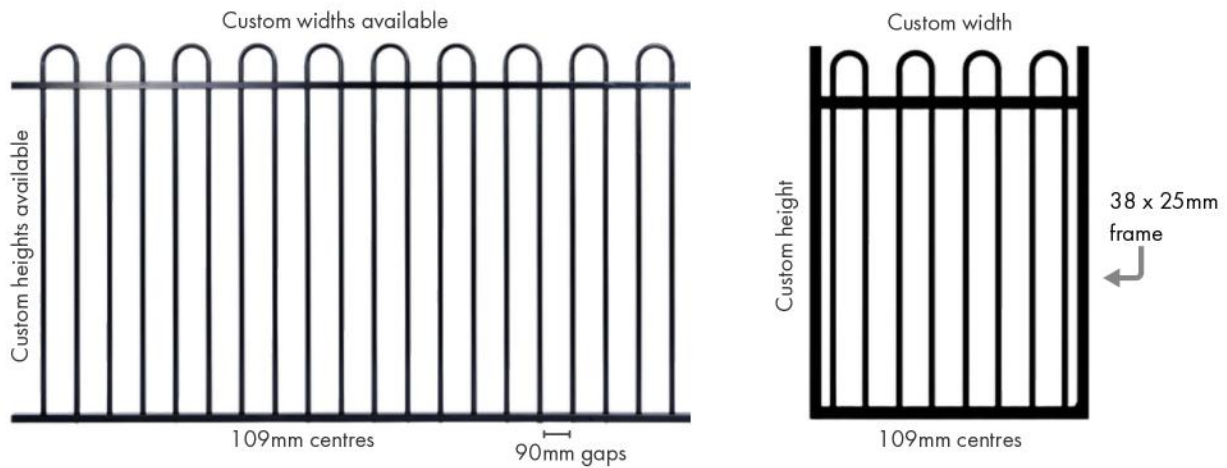

TECHNICAL INFO

LOOP TOP STEEL FENCE PANELS

Order Code	Height	Width	Picket Size	Picket Spacing	Centres	Rails
FW-SF-LOOP-900	900mm	Any	19mm x 1.2mm	90mm Gaps	109mm	38mm x 25mm x 1.6mm
FW-SF-LOOP-1200	1200mm	Any	19mm x 1.2mm	90mm Gaps	109mm	38mm x 25mm x 1.6mm
FW-SF-LOOP-1500	1500mm	Any	19mm x 1.2mm	90mm Gaps	109mm	38mm x 25mm x 1.6mm
FW-SF-LOOP-1800	1800mm	Any	19mm x 1.2mm	90mm Gaps	109mm	38mm x 25mm x 1.6mm

LOOP TOP STEEL GATES

Order Code	Gate Type	Height	Width	Picket Size	Picket Spacing	Centres	Rails
FW-SFSG-LOOP-HEIGHT	Single	Any	Any	19mm x 1.2mm	90mm Gaps	109mm	38mm x 25mm x 1.6mm
FW-SFDG-LOOP-HEIGHT	Double	Any	Any	19mm x 1.2mm	90mm Gaps	109mm	38mm x 25mm x 1.6mm
FW-SFSG-LT-HEIGHT	Sliding	Any	Any	19mm x 1.2mm	90mm Gaps	109mm	38mm x 25mm x 1.6mm