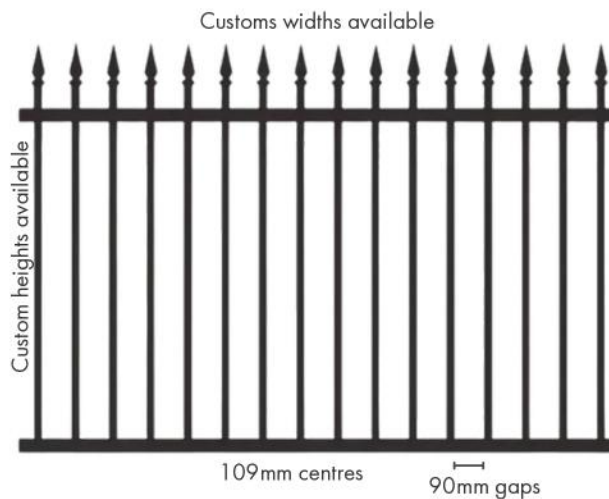

TECHNICAL INFO

LEVEL SPEAR STEEL FENCE PANELS

Order Code	Height	Width	Picket Size	Picket Spacing	Centres	Rails
FW-SF-LEVEL-900	900mm	Any	19mm x 1.2mm	90mm Gaps	109mm	38mm x 25mm x 1.6mm
FW-SF-LEVEL-1200	1200mm	Any	19mm x 1.2mm	90mm Gaps	109mm	38mm x 25mm x 1.6mm
FW-SF-LEVEL-1500	1500mm	Any	19mm x 1.2mm	90mm Gaps	109mm	38mm x 25mm x 1.6mm
FW-SF-LEVEL-1800	1800mm	Any	19mm x 1.2mm	90mm Gaps	109mm	38mm x 25mm x 1.6mm

LEVEL SPEAR STEEL GATES

Order Code	Gate Type	Height	Width	Picket Size	Picket Spacing	Centres	Rails
FW-SFSG-LEVEL-HEIGHT	Single	Any	Any	19mm x 1.2mm	90mm Gaps	109mm	38mm x 25mm x 1.6mm
FW-SFDG-LEVEL-HEIGHT	Double	Any	Any	19mm x 1.2mm	90mm Gaps	109mm	38mm x 25mm x 1.6mm
FW-SFSG-LS-HEIGHT	Sliding	Any	Any	19mm x 1.2mm	90mm Gaps	109mm	38mm x 25mm x 1.6mm