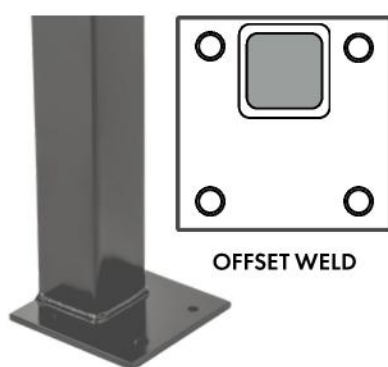

OFFSET WELD