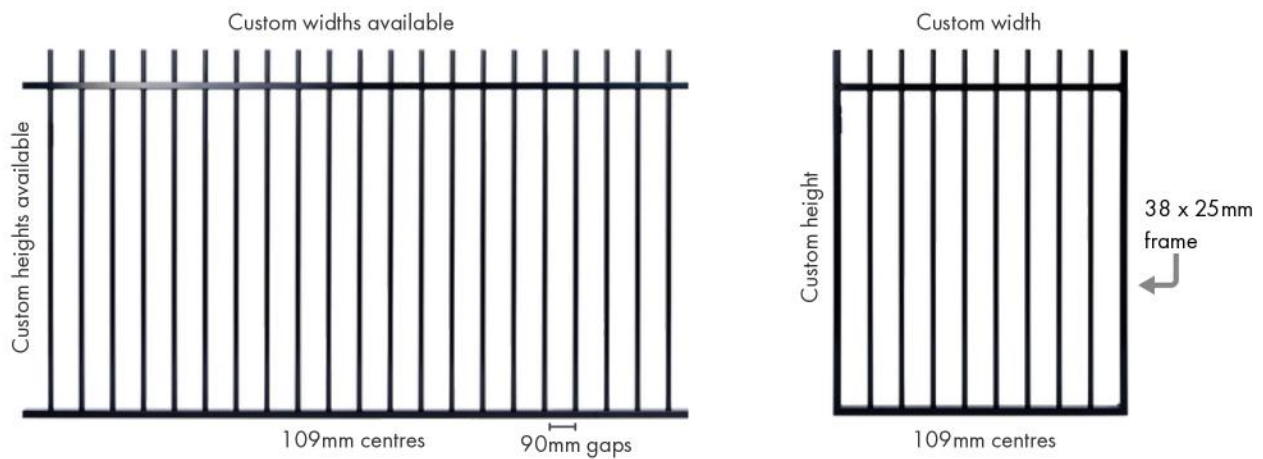

TECHNICAL INFO

ROD TOP STEEL FENCE PANELS

Order Code	Height	Width	Picket Size	Picket Spacing	Centres	Rails
FW-SF-RODTOP-900	900mm	Any	19mm x 1.2mm	90mm Gaps	109mm	38mm x 25mm x 1.6mm
FW-SF-RODTOP-1200	1200mm	Any	19mm x 1.2mm	90mm Gaps	109mm	38mm x 25mm x 1.6mm
FW-SF-RODTOP-1500	1500mm	Any	19mm x 1.2mm	90mm Gaps	109mm	38mm x 25mm x 1.6mm
FW-SF-RODTOP-1800	1800mm	Any	19mm x 1.2mm	90mm Gaps	109mm	38mm x 25mm x 1.6mm

ROD TOP STEEL GATES

Order Code	Gate Type	Height	Width	Picket Size	Picket Spacing	Centres	Rails
FW-SFSG-RT-HEIGHT	Single	Any	Any	19mm x 1.2mm	90mm Gaps	109mm	38mm x 25mm x 1.6mm
FW-SFDG-RT-HEIGHT	Double	Any	Any	19mm x 1.2mm	90mm Gaps	109mm	38mm x 25mm x 1.6mm
FW-SFSLG-RT-HEIGHT	Sliding	Any	Any	19mm x 1.2mm	90mm Gaps	109mm	38mm x 25mm x 1.6mm