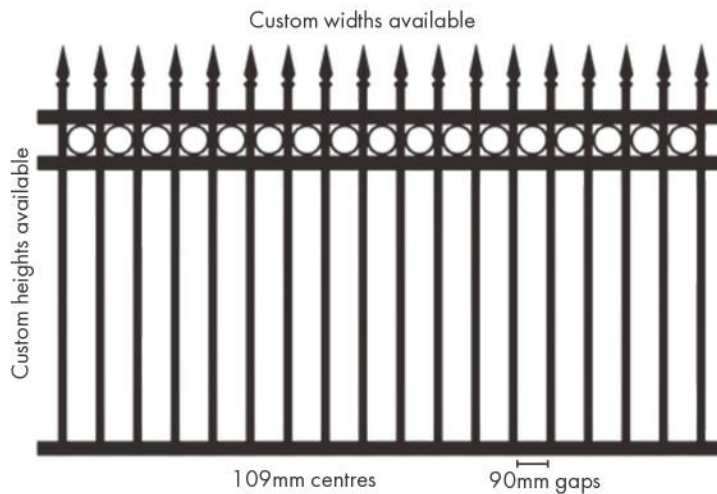

GOTHIC RING STEEL GATES

Order Code	Gate Type	Height	Width	Picket Size	Picket Spacing	Centres	Rails
FW-SFSG-GR-HEIGHT	Single	Any	Any	19mm x 1.2mm	90mm Gaps	109mm	38mm x 25mm x 1.6mm
FW-SFDG-GR-HEIGHT	Double	Any	Any	19mm x 1.2mm	90mm Gaps	109mm	38mm x 25mm x 1.6mm
FW-SFSLG-GR-HEIGHT	Sliding	Any	Any	19mm x 1.2mm	90mm Gaps	109mm	38mm x 25mm x 1.6mm

- Custom heights and widths available
- Inground and base plated post options
- Pre galvanised tubular steel
- Compliant to AS1926.1-2012
- Matching gates available
 - Double, swing and sliding gates
- Range of spear options available
- Genuine Dulux powder coat
 - Can be powder coated any standard colour

**Pool Fencing
Compliant!
AS 1926.1-2012**

Optional Spears

TECHNICAL INFO

SPEAR & RING STEEL FENCE PANELS

Order Code	Height	Width	Picket Size	Picket Spacing	Centres	Rails
FW-SF-SPEARRING-900	900mm	Any	19mm x 1.2mm	90mm Gaps	109mm	38mm x 25mm x 1.6mm
FW-SF-SPEARRING-1200	1200mm	Any	19mm x 1.2mm	90mm Gaps	109mm	38mm x 25mm x 1.6mm
FW-SF-SPEARRING-1500	1500mm	Any	19mm x 1.2mm	90mm Gaps	109mm	38mm x 25mm x 1.6mm
FW-SF-SPEARRING-1800	1800mm	Any	19mm x 1.2mm	90mm Gaps	109mm	38mm x 25mm x 1.6mm