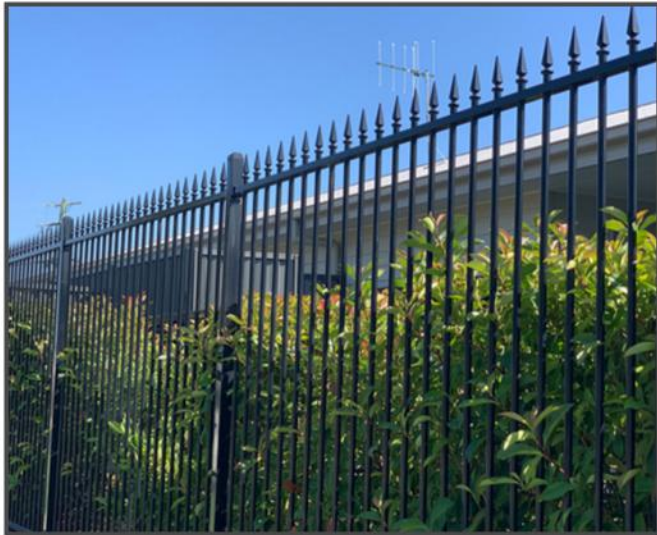

GOTHIC STEEL GATES

Order Code	Gate Type	Height	Width	Picket Size	Picket Spacing	Centres	Rails
FW-SFSG-GOTHIC-HEIGHT	Single	Any	Any	19mm x 1.2mm	90mm Gaps	109mm	38mm x 25mm x 1.6mm
FW-SFDG-GOTHIC-HEIGHT	Double	Any	Any	19mm x 1.2mm	90mm Gaps	109mm	38mm x 25mm x 1.6mm
FW-SFSLG-GOTHIC-HEIGHT	Sliding	Any	Any	19mm x 1.2mm	90mm Gaps	109mm	38mm x 25mm x 1.6mm