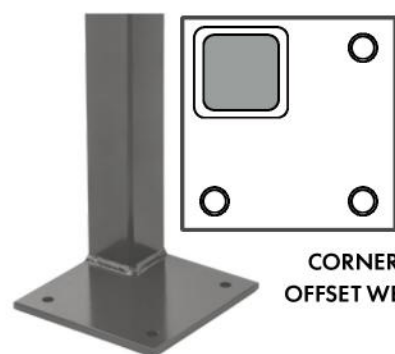

POST CAPS

**CORNER
OFFSET WELD**