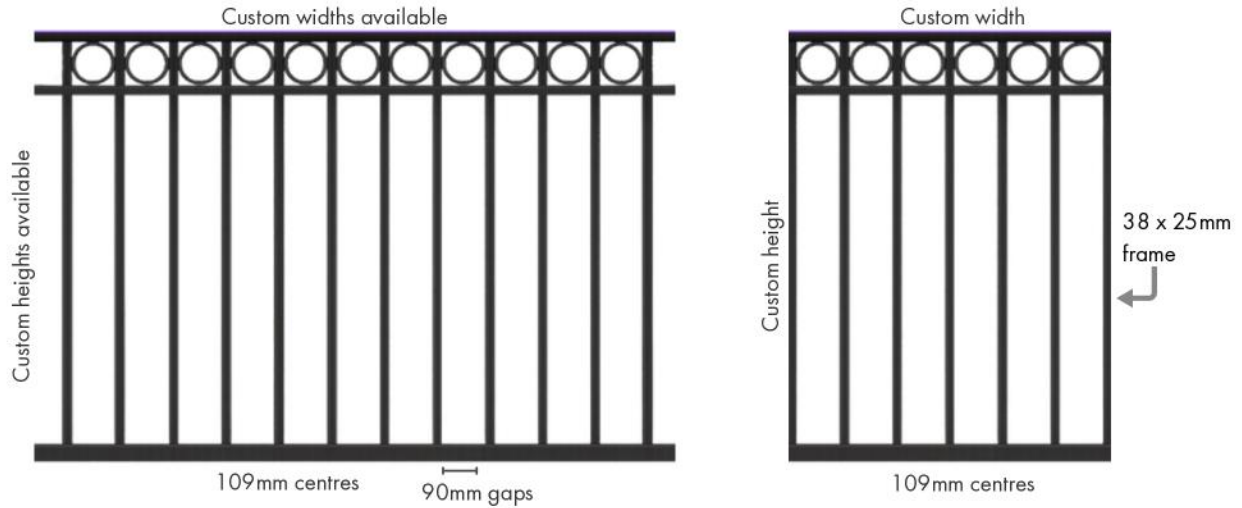

TECHNICAL INFO

GOTHIC RING STEEL FENCE PANELS

Order Code	Height	Width	Picket Size	Picket Spacing	Centres	Rails
FW-SF-GOTHICRING-900	900mm	Any	19mm x 1.2mm	90mm Gaps	109mm	38mm x 25mm x 1.6mm
FW-SF-GOTHICRING-1200	1200mm	Any	19mm x 1.2mm	90mm Gaps	109mm	38mm x 25mm x 1.6mm
FW-SF-GOTHICRING-1500	1500mm	Any	19mm x 1.2mm	90mm Gaps	109mm	38mm x 25mm x 1.6mm
FW-SF-GOTHICRING-1800	1800mm	Any	19mm x 1.2mm	90mm Gaps	109mm	38mm x 25mm x 1.6mm

GOTHIC RING STEEL GATES

Order Code	Gate Type	Height	Width	Picket Size	Picket Spacing	Centres	Rails
FW-SFSG-GR-HEIGHT	Single	Any	Any	19mm x 1.2mm	90mm Gaps	109mm	38mm x 25mm x 1.6mm
FW-SFDG-GR-HEIGHT	Double	Any	Any	19mm x 1.2mm	90mm Gaps	109mm	38mm x 25mm x 1.6mm
FW-SFSLG-GR-HEIGHT	Sliding	Any	Any	19mm x 1.2mm	90mm Gaps	109mm	38mm x 25mm x 1.6mm