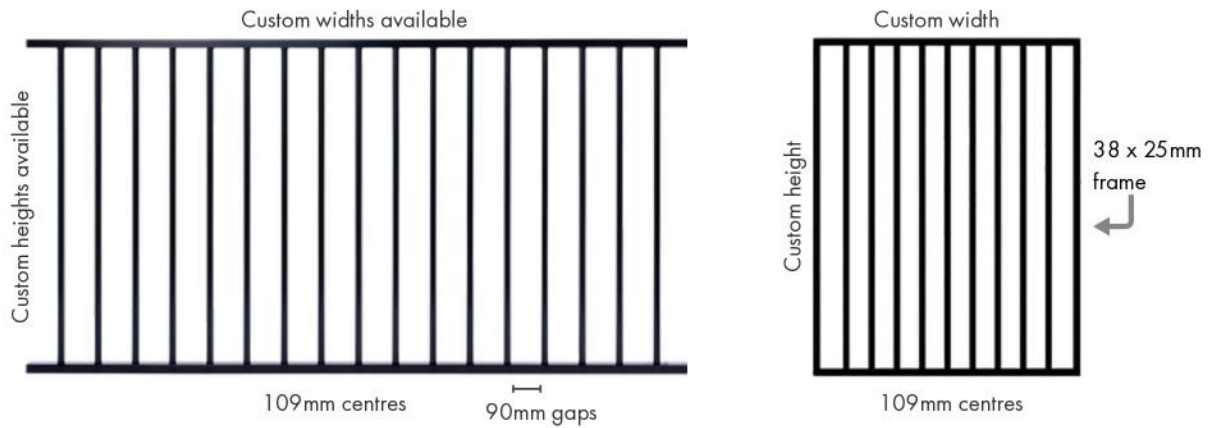

TECHNICAL INFO

FLAT TOP STEEL FENCE PANELS

Order Code	Height	Width	Picket Size	Picket Spacing	Centres	Rails
FW-SF-FLAT-900	900mm	Any	19mm x 1.2mm	90mm Gaps	109mm	38mm x 25mm x 1.6mm
FW-SF-FLAT-1200	1200mm	Any	19mm x 1.2mm	90mm Gaps	109mm	38mm x 25mm x 1.6mm
FW-SF-FLAT-1500	1500mm	Any	19mm x 1.2mm	90mm Gaps	109mm	38mm x 25mm x 1.6mm
FW-SF-FLAT-1800	1800mm	Any	19mm x 1.2mm	90mm Gaps	109mm	38mm x 25mm x 1.6mm

FLAT TOP STEEL GATES

Order Code	Gate Type	Height	Width	Picket Size	Picket Spacing	Centres	Rails
FW-SFSG-FLAT-HEIGHT	Single	Any	Any	19mm x 1.2mm	90mm Gaps	109mm	38mm x 25mm x 1.6mm
FW-SFDG-FLAT-HEIGHT	Double	Any	Any	19mm x 1.2mm	90mm Gaps	109mm	38mm x 25mm x 1.6mm
FW-SFSG-FT-HEIGHT	Sliding	Any	Any	19mm x 1.2mm	90mm Gaps	109mm	38mm x 25mm x 1.6mm