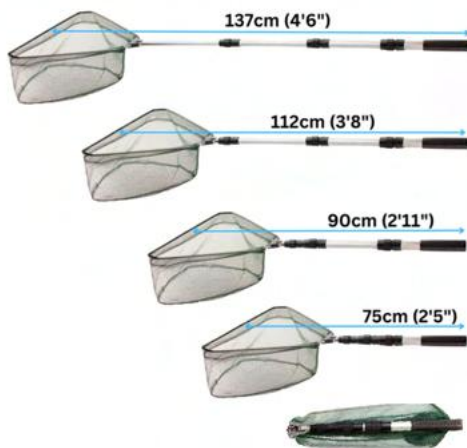

Telescopic folding design for easy reach and storage
Can be locked at the desired length from 44cm to 137cm

Fish Net
20x15cm with 46cm Handle

Code: 1005760

Fish Net
25x18cm with 91cm Handle

Code: 1005777

Cleaning Net
20x15cm with 46cm Handle