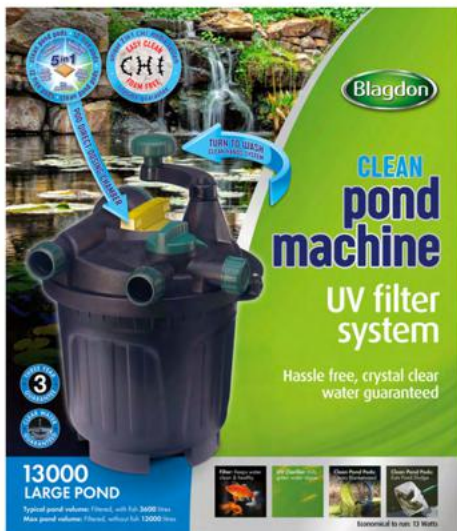

POS Available

Clean Pond Machine 7,000

Code: 1057554

Clean Pond Machine 10,000

Code: 1057561

Clean Pond Machine 13,000

Code: 1057578

Clean Pond Machine 16,000