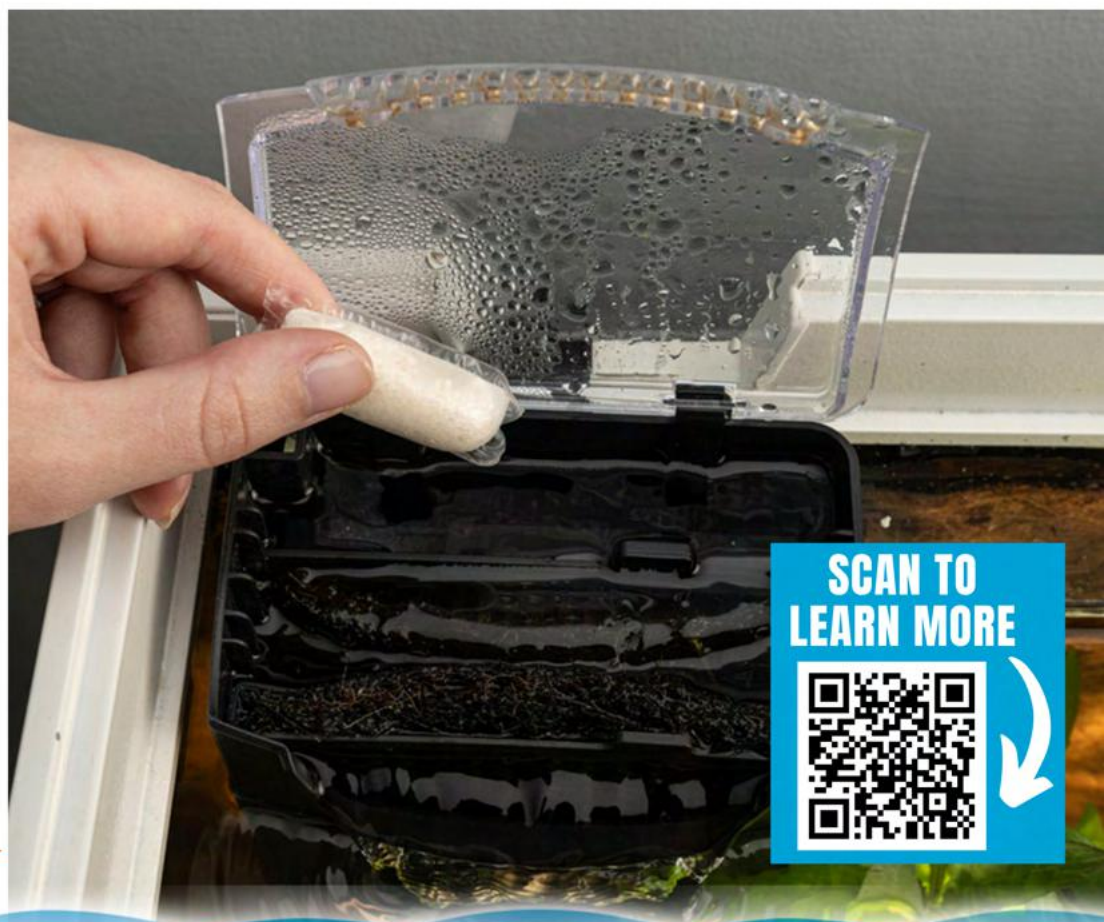

Clean Aquarium Pods 6 Pack

Code: 55135

Clean Aquarium Pods 12 Pack

Code: 55136

Clean Aquarium Pods 24 Pack

Code: 55137

Clean Aquarium Pod Clip Strip

Code: 07169