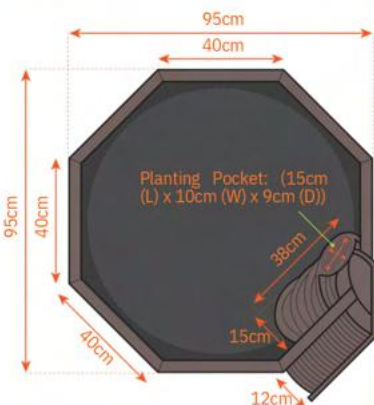

**Liberty No Dig Nature Pool
Solar Water Feature Kit**

Code: 8939

POOL DIMENSIONS: 95cm (w) x 95cm (d) x 35.5cm (h) (approximate)

POOL VOLUME: 190 litres (42 gallons)