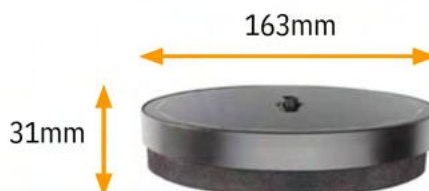

Liberty Solar Floating Fountain Pump 180

Code: 8938

Liberty Solar Floating Fountain Pump 180 Spares

Annual Maintenance kits

Code: 8943

Fittings Set Complete

Code: 8944

Product dimensions