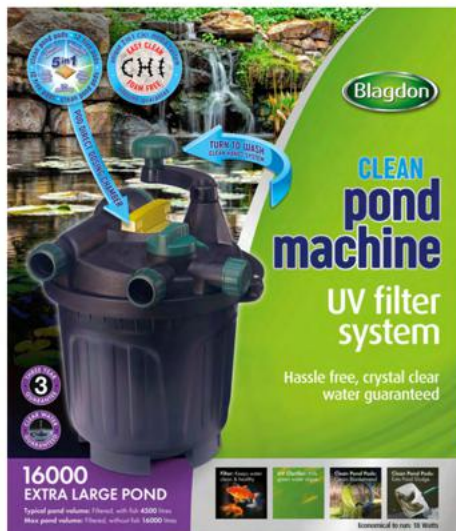

POS Available

Clean Pond Machine 7,000

Code: 1057554

Clean Pond Machine 10,000

Code: 1057561

Clean Pond Machine 13,000

Code: 1057578

Clean Pond Machine 16,000