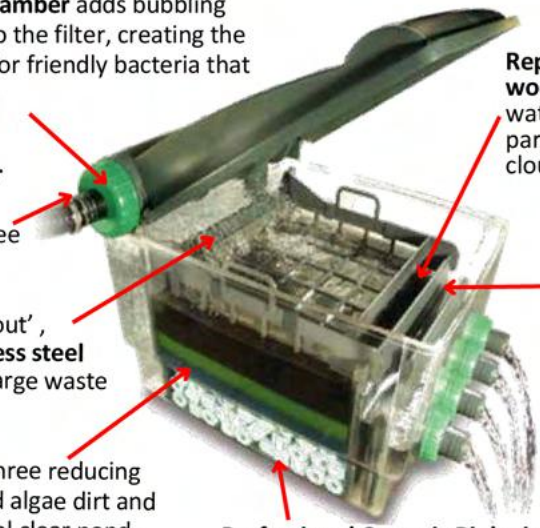

Midipond UV Pond Filter System

- Unique 7 stage filter design
- 18 watt & 24 watt UV clarifiers
- Hinged lid for ease of access
- Clear water guarantee
- 3 years guarantee
- Low maintenance

POS Available

Venturi aeration chamber adds bubbling oxygen rich water to the filter, creating the ideal environment for friendly bacteria that keep ponds healthy

Built in **green water clarifier UVC light** guarantees algae free clear water

Easily cleaned, 'lift out', **Hydroscreen stainless steel pre filter**. Catches large waste and debris.

Open cell foam in three reducing grades catches dead algae dirt and waste giving a crystal clear pond.

Professional Ceramic Biological Media supports large populations of friendly bacteria, enabling high stocking levels of fish and pond life

Replaceable polymer wool pad polishes the water quickly removing particles that create cloudiness.

Replaceable carbon impregnated foam removes chemical pollutants for sparkling clear water.

Midipond Filter 20,000 18w

Code: 1010559