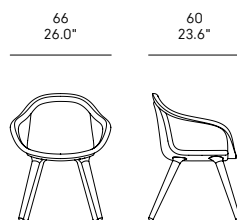

C.O.M. Client's Own Material	Ecopelle Faux leather Simili cuir Kunstleder Ecopiel	Tessuto Fabric Tissu Stoff Tejido				Metraggio Metreage Métrage Stoffbedarf Metraje (roll H 140cm)	Pelle Leather Cuir Leder Piel Major	Metraggio Metreage Métrage Stoffbedarf Metraje (m²)
			Basic	Superior	Top	Exclusive			
GINEVRA		GIXECP	GIXT0	GIXT1	GIXT2	GIXT3	m 1	GIXP1	m² 1,9