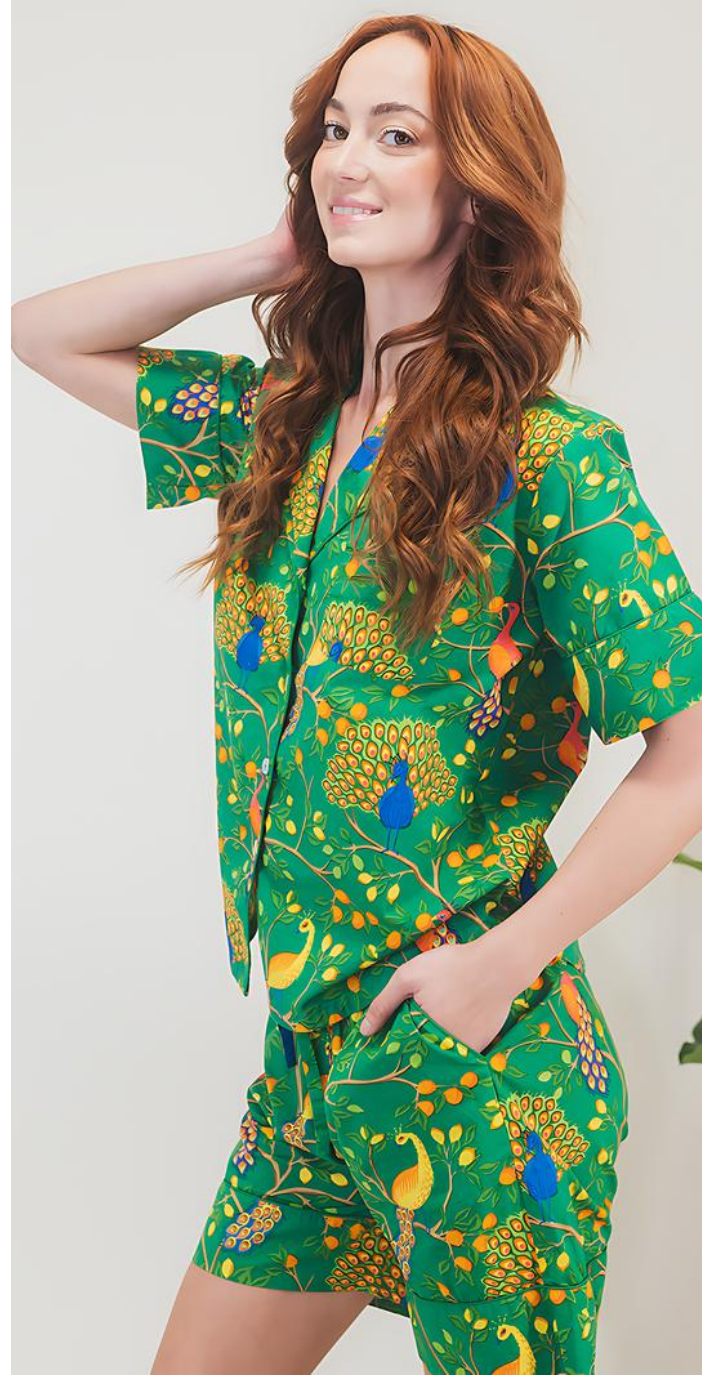

denise rae[™]

LONG SLEEVE PAJAMA SET

COLORS:
FEARLESS PEACOCK
PINK / GREEN

LONG SLEEVE PAJAMA SET

COLORS:
FRIDA / I AM LIFE LIGHT BLUE

LONG SLEEVE PAJAMA SET

COLORS:
I AM LIFE WHITE /
SUNSET STRIPE

LONG SLEEVE PAJAMA SET

COLORS:
MARVELOUS MACAW WHITE /
LOLLIPOP SWIRL

LONG SLEEVE PAJAMA SET

COLORS:
LOVED / ZEE ZEE

denise rae[®]

SHORT SLEEP SET

COLORS:
ZEE ZEE /
MARVELOUS MACAW WHITE

SHORT SLEEP SET

COLORS:
LOVED / FRIDA

SHORT SLEEP SET

COLORS:
FEARLESS PEACOCK
PINK / GREEN

SHORT SLEEP SET

COLORS:
I AM LIFE WHITE
SUNSET STRIPE

SHORT SLEEP SET

COLORS:
LOLLIPOP SWIRL
I AM LIFE LIGHT BLUE

denise rae[®]

NIGHTY NITE

COLORS:
ZEE ZEE
MARVELOUS MACAW WHITE

NIGHTY NITE

COLORS:
LOVED / FRIDA

NIGHTY NITE

**COLORS:
FEARLESS PEACOCK
PINK / GREEN**

NIGHTY NITE

**COLORS:
SUNSET STRIPE
LOLLIPOP SWIRL**

NIGHTY NITE