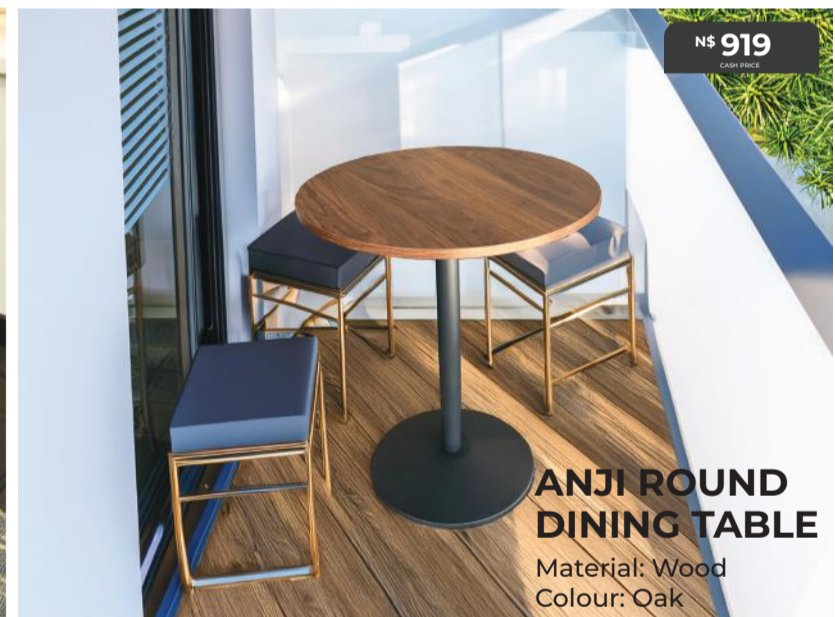

TAKE ME HOME FOR
N\$ 534
x 24 months | 10% deposit

SAVE
N\$ 2 130

ANJI ROUND DINING TABLE

Material: Wood
Colour: Oak

N\$ 919
CASH PRICE

Shop Online www.nictus.com.na

MEDIUM BACK ERGONOMIC CHAIR

120KG
Black
HT-416BX