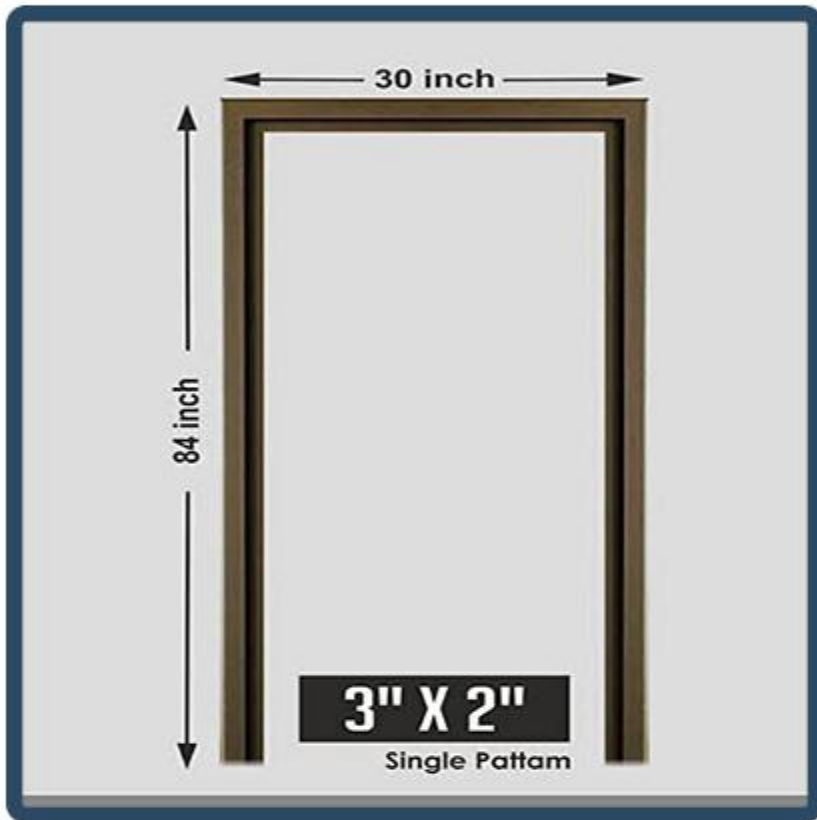

WPC Door Frames