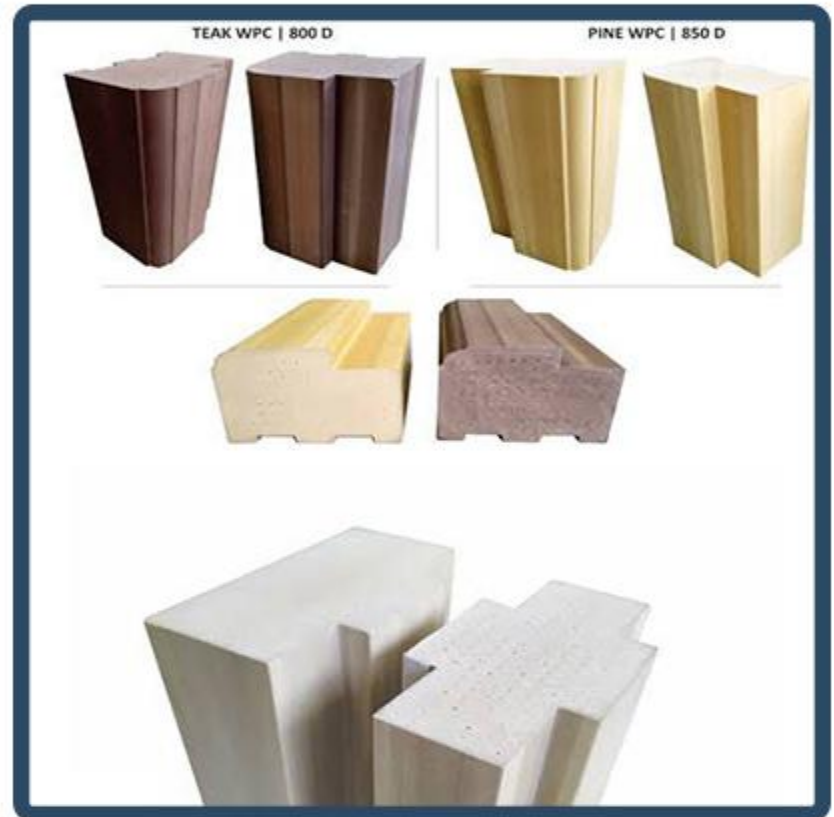

WPC Door Frames