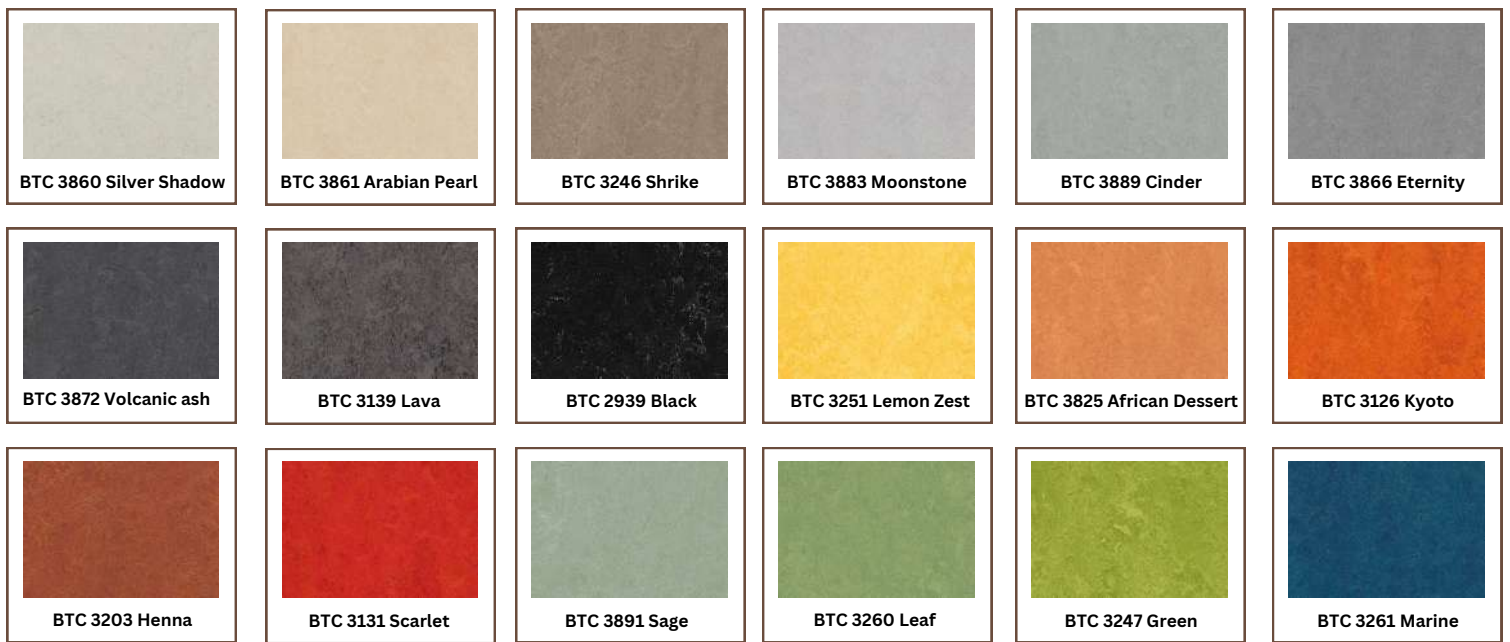

marmoleum® marbled

Distributed By Bench Top City Pty Ltd

BTC Marmoleum FRESCO