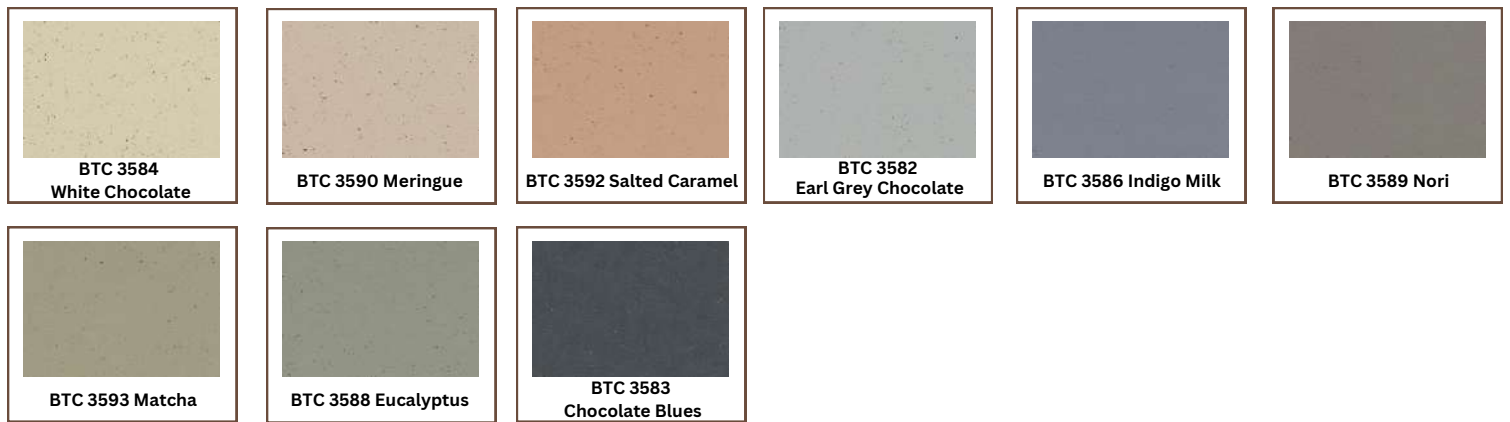

marmoleum® solid

Distributed By Bench Top City Pty Ltd

BTC Marmoleum COCOA