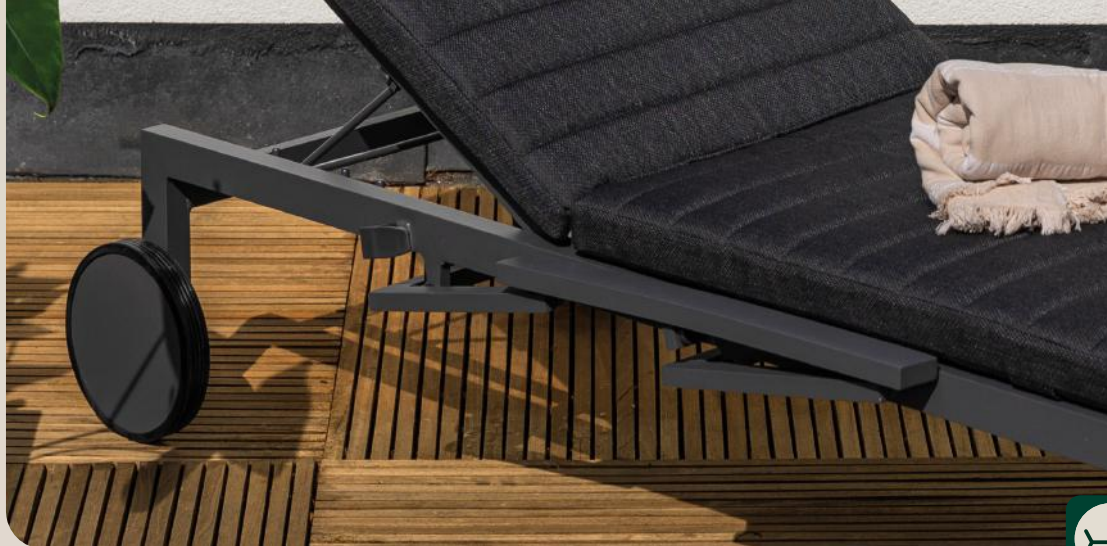

Aluminium

Lava

Soltex

Mist grey

Adjustable backrest

Movable

Anabel
lounger

W64 x D201 x H38 cm