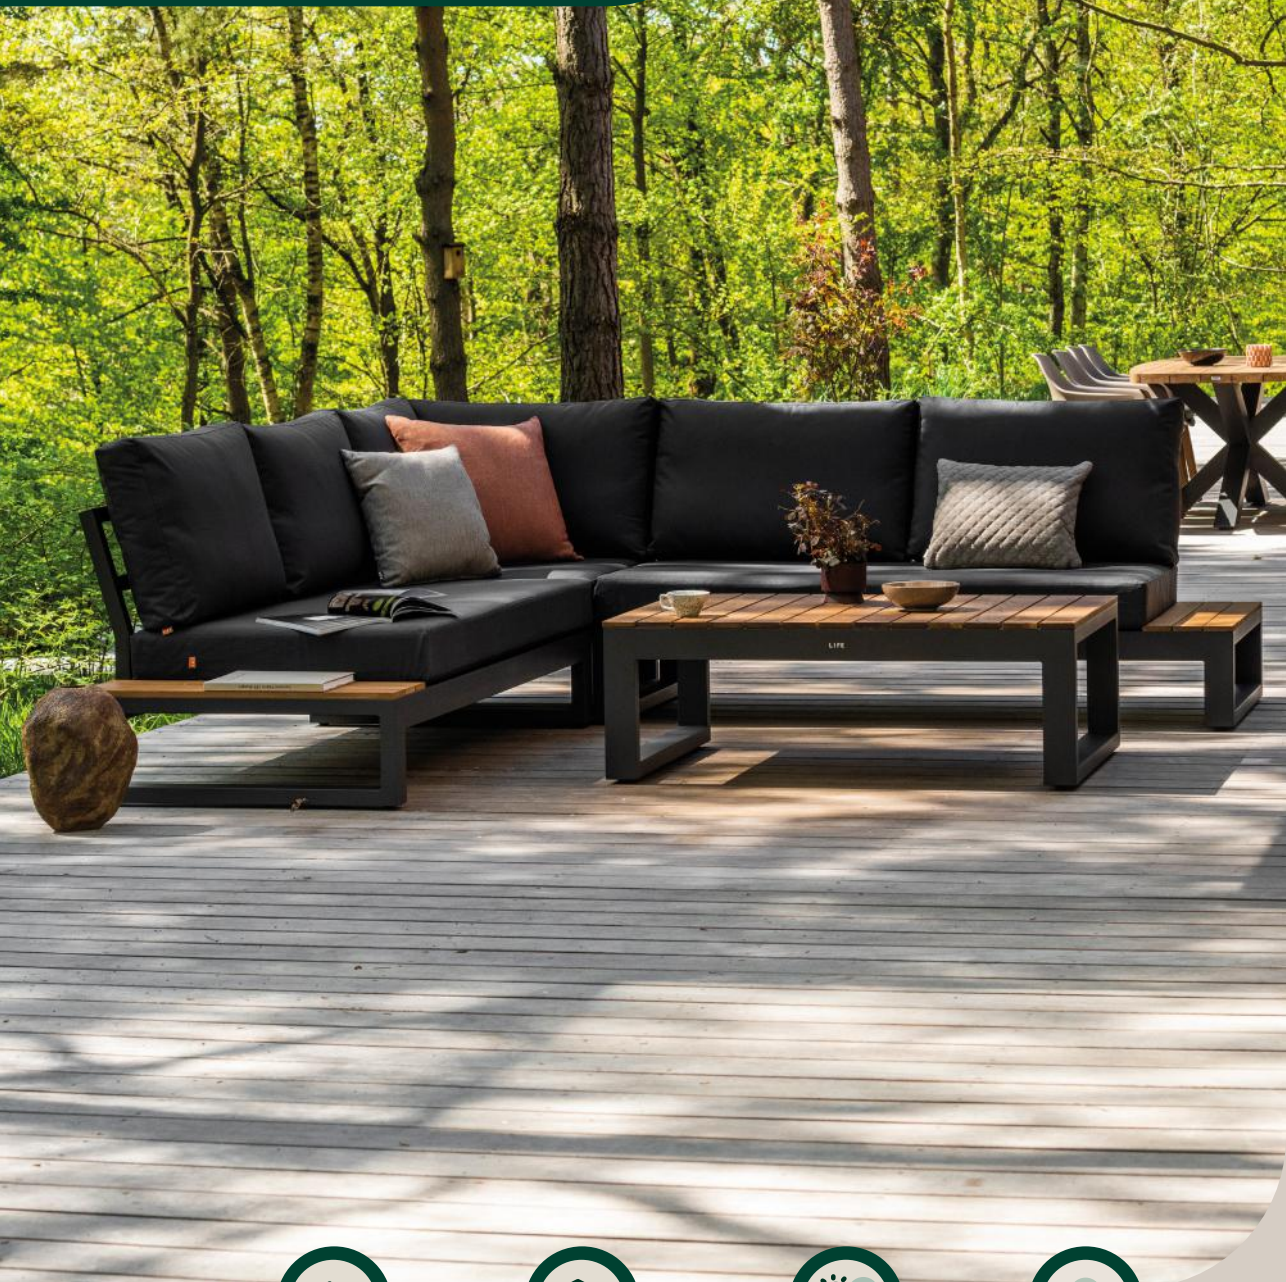

Comforma

Basalt

Steel

Recommended maintenance products
can be found on page 266

Soho lounge

Design your perfect timeless lounge with the Soho set. The sleek, modern design features bold rectangular profiles for a robust and stylish look, adaptable to any space and personal taste.