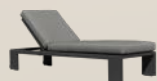

240

As shown
above:

Aluminium

Beige

Soltex

Olive Green

Adjustable
backrest

Movable