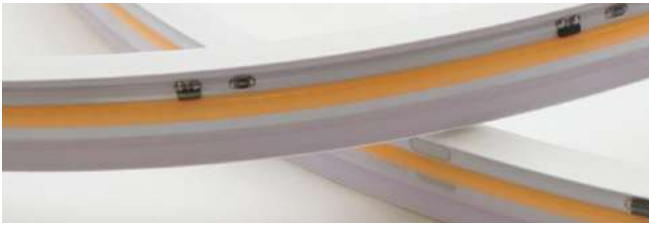

COB IP65 - 220V

TIRA LED