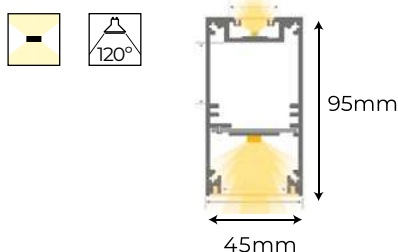

Material cuerpo   Aluminio

Difusor   Glaseado o microprismático

Fuente de luz   TRIDONIC TCI
50.000h - L80B10

Regulación   Opcional   CASAMBI DALI

Acabados   Blanco + Negro

Otros tamaños y colores disponibles bajo pedido.