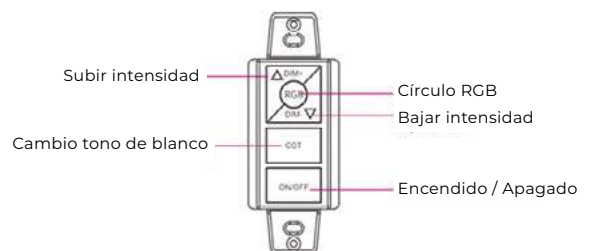

Ref. 988567