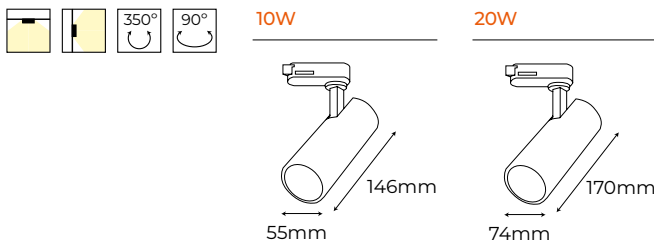

ACCESSORIES | ACCESSOIRES

Rejilla antideslumbrante 10W	Ref. 200492	
Rejilla antideslumbrante 20W	Ref. 999341