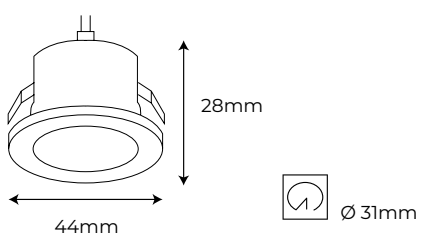

W	Flux	K	A°	Ref.
3	240Lm	2700K	38°	996227
3	240Lm	3000K	38°	996234
3	240Lm	4000K	38°	996241

ACCESORIOS

Aro decorativo Mini-Spot (Negro) Ref. 997163

Aro decorativo Mini-Spot (Plata) Ref. 997170