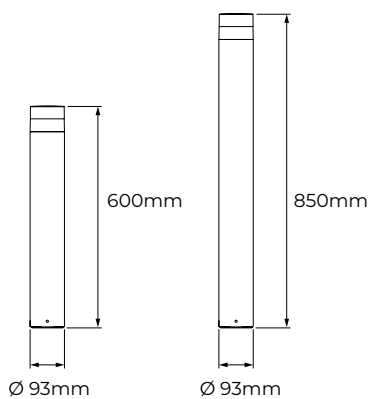

# Match

NEW

LUMINARIA EXTERIOR

Vida útil LED 35.000h 

Material Aluminio + Policarbonato

Acabados Negro + Plata + Antracita 

Regulación No regulable 

	W	Flux	K	L	Ref.
	25	1900Lm	3000K	600mm	4331.673
	25	1900Lm	3000K	600mm	4331.674
	25	1900Lm	3000K	600mm	4331.679
	25	1900Lm	4000K	600mm	4331.663
	25	1900Lm	4000K	600mm	4331.664
	25	1900Lm	4000K	600mm	4331.669
	25	1900Lm	3000K	850mm	4330.673
	25	1900Lm	3000K	850mm	4330.674
	25	1900Lm	3000K	850mm	4330.679
	25	1900Lm	4000K	850mm	4330.663
	25	1900Lm	4000K	850mm	4330.664
	25	1900Lm	4000K	850mm	4330.669