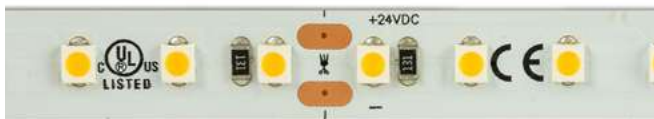

SMD 120 / 240 IP20

TIRA LED

SMD 120 / 240 IP67

TIRA LED