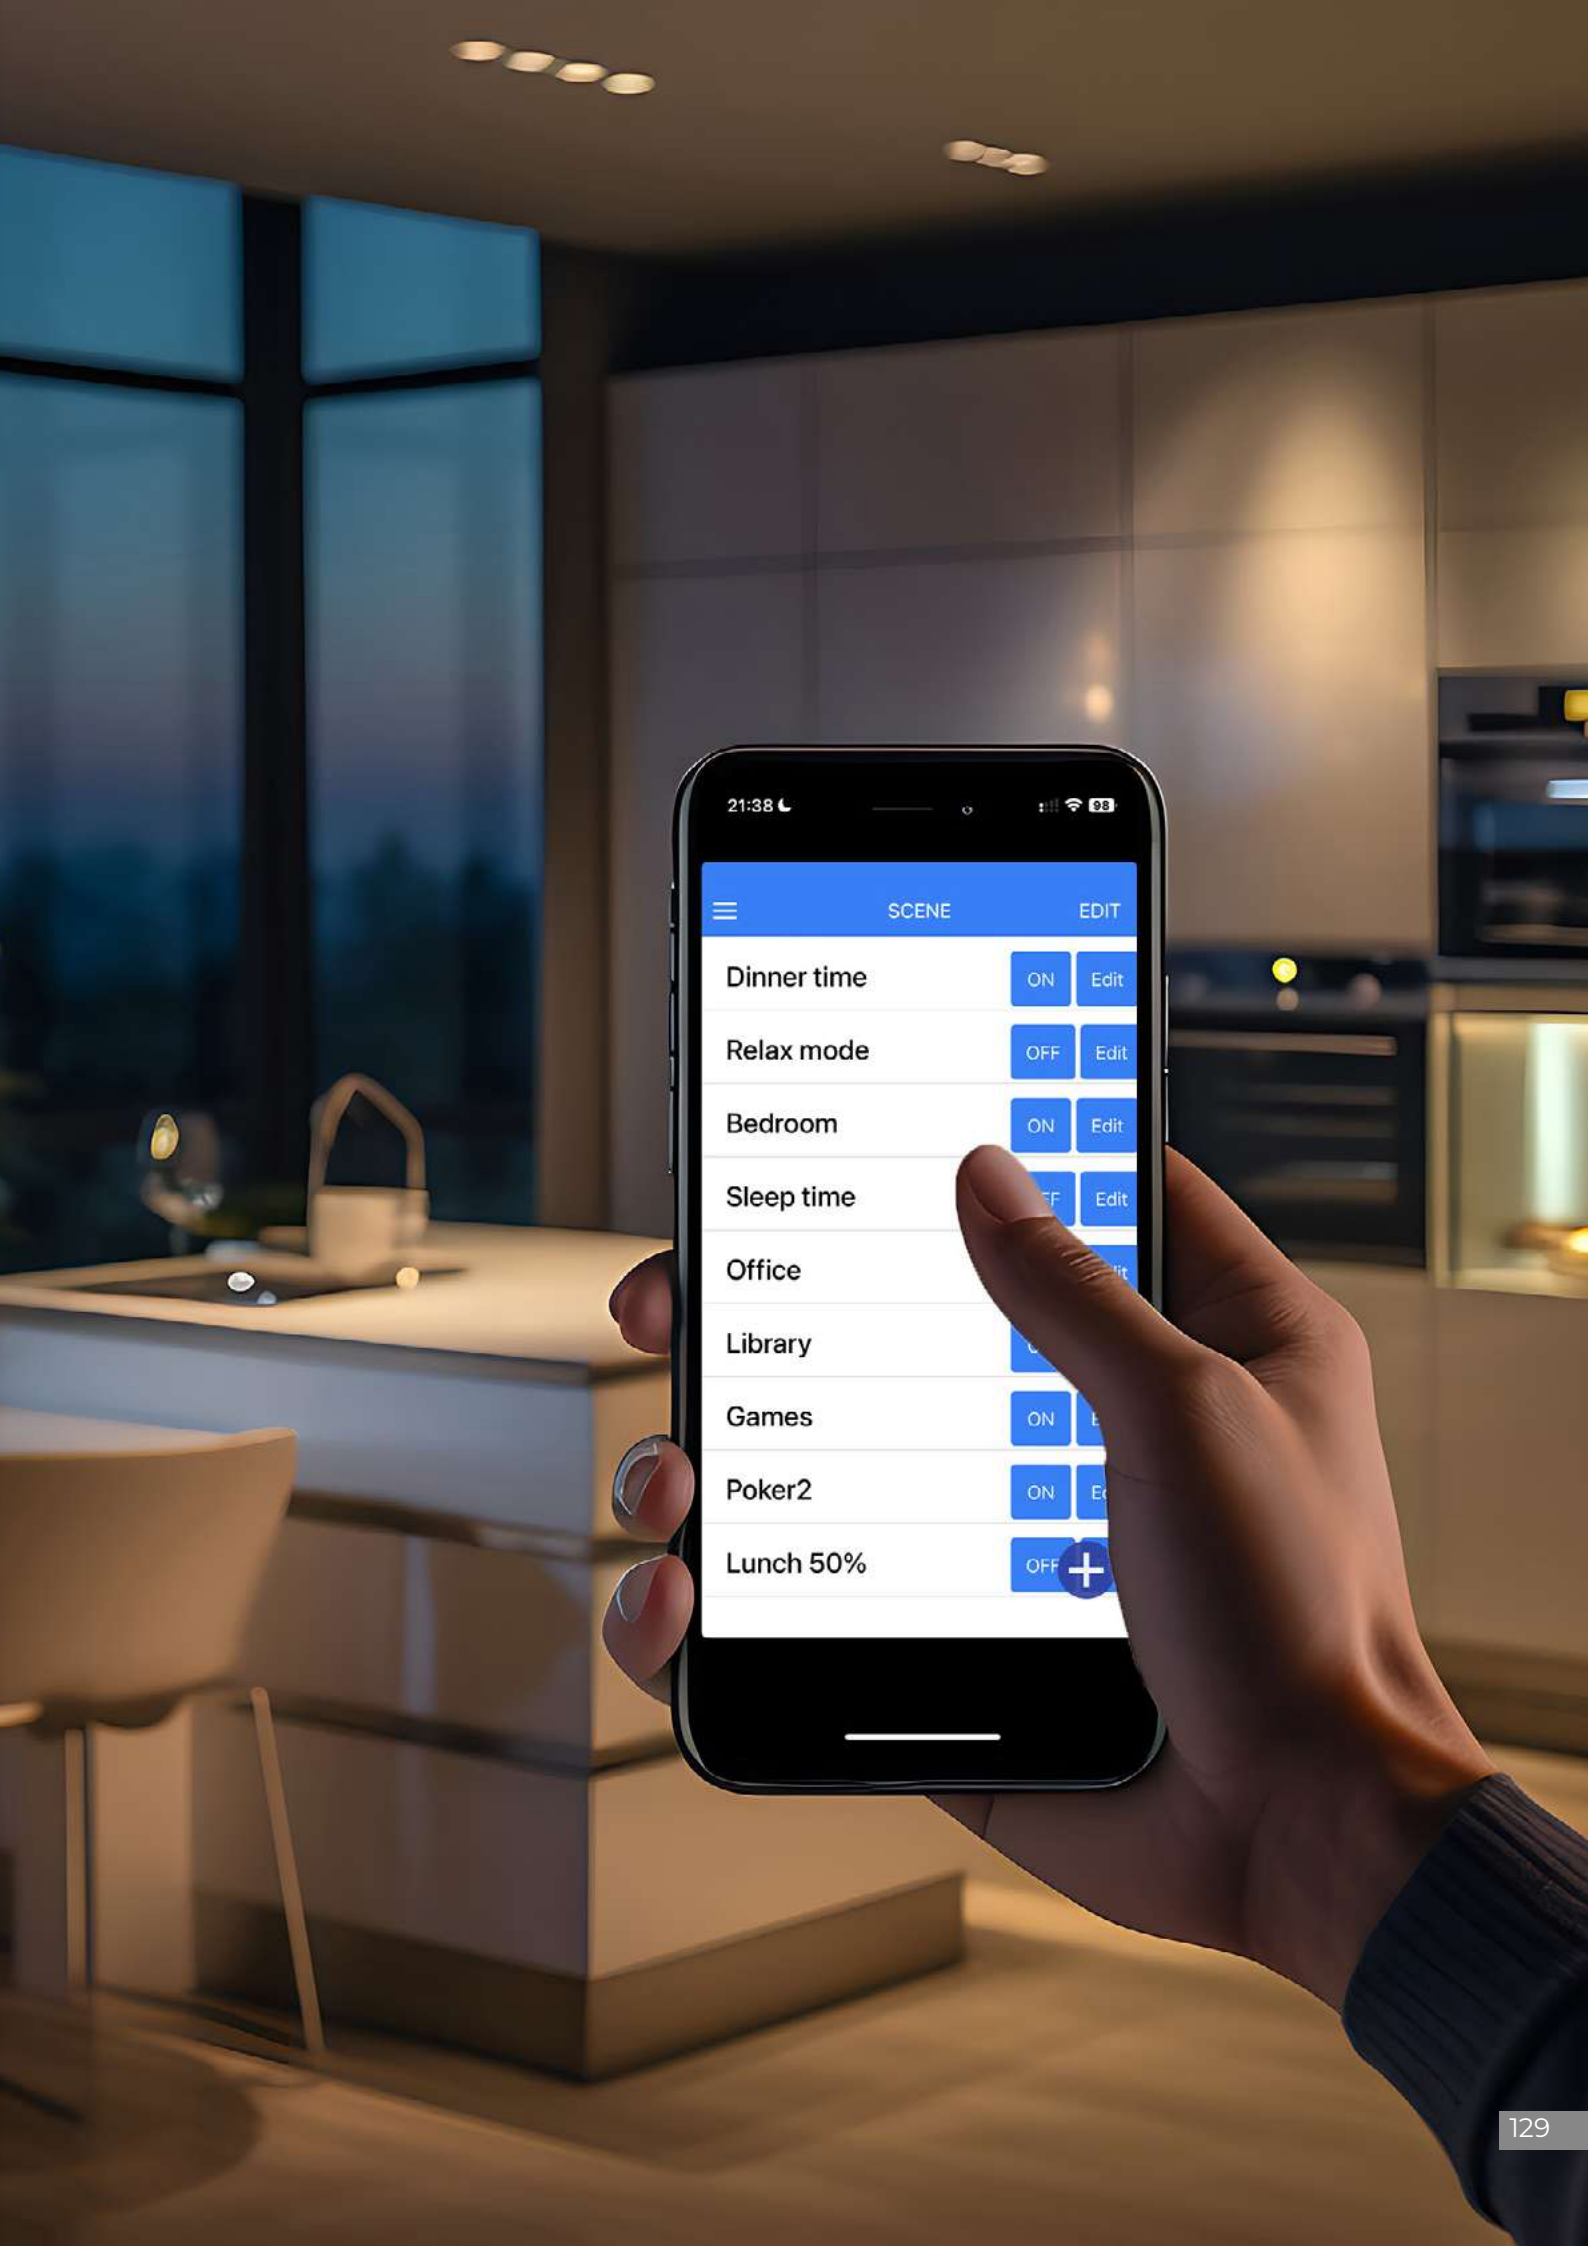

LAES

Smart LED

21:38

98

SCENE

EDIT

Dinner time

ON