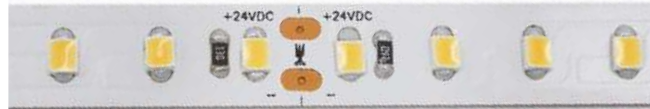

SMD 240 IP20

TIRA LED

SMD 128 IP20

TIRA LED