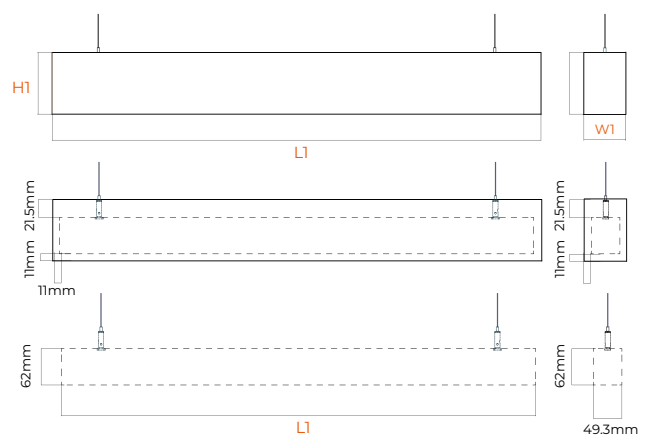

ACCESORIOS

Kit suspensión 2.5m Profiled (Blanco) **Ref. 996623**

Kit suspensión 2.5m Profiled (Negro) **Ref. 998726**

Driver regulación DALI **Ref. 991482**