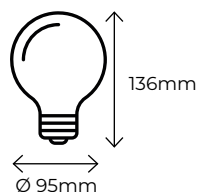

Equivalencia 9W ▶ 55W

Equivalencia 13W ▶ 77W

Vida útil LED 20.000h

Vida útil LED 20.000h

Regulación Regulable

Regulación Regulable
Regulable

Conectividad Bluetooth®

Conectividad Bluetooth®

W	Flux	K	Ref.
9	720Lm	2700K-6500K	988581

W	Flux	K	Ref.
13	1100Lm	2700K-6500K	988598