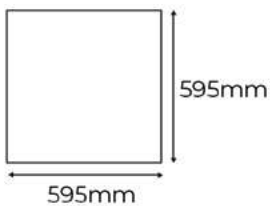

Vida útil LED 20.000h

Regulación Regulable

Conectividad Google Home Alexa

W	Flux	K	A°	Ref.
40	3200Lm	2700K-6500K	120°	999181