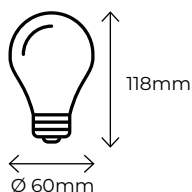

Equivalencia 9W ▶ 55W

Equivalencia 13W ▶ 77W

Vida útil LED 20.000h

Vida útil LED 20.000h

Regulación Regulable

Regulación Regulable
Regulable

Conectividad Bluetooth®

Conectividad Bluetooth®

W	Flux	K	Ref.
9	720Lm	2700K-6500K	988581

W	Flux	K	Ref.
13	1100Lm	2700K-6500K	988598