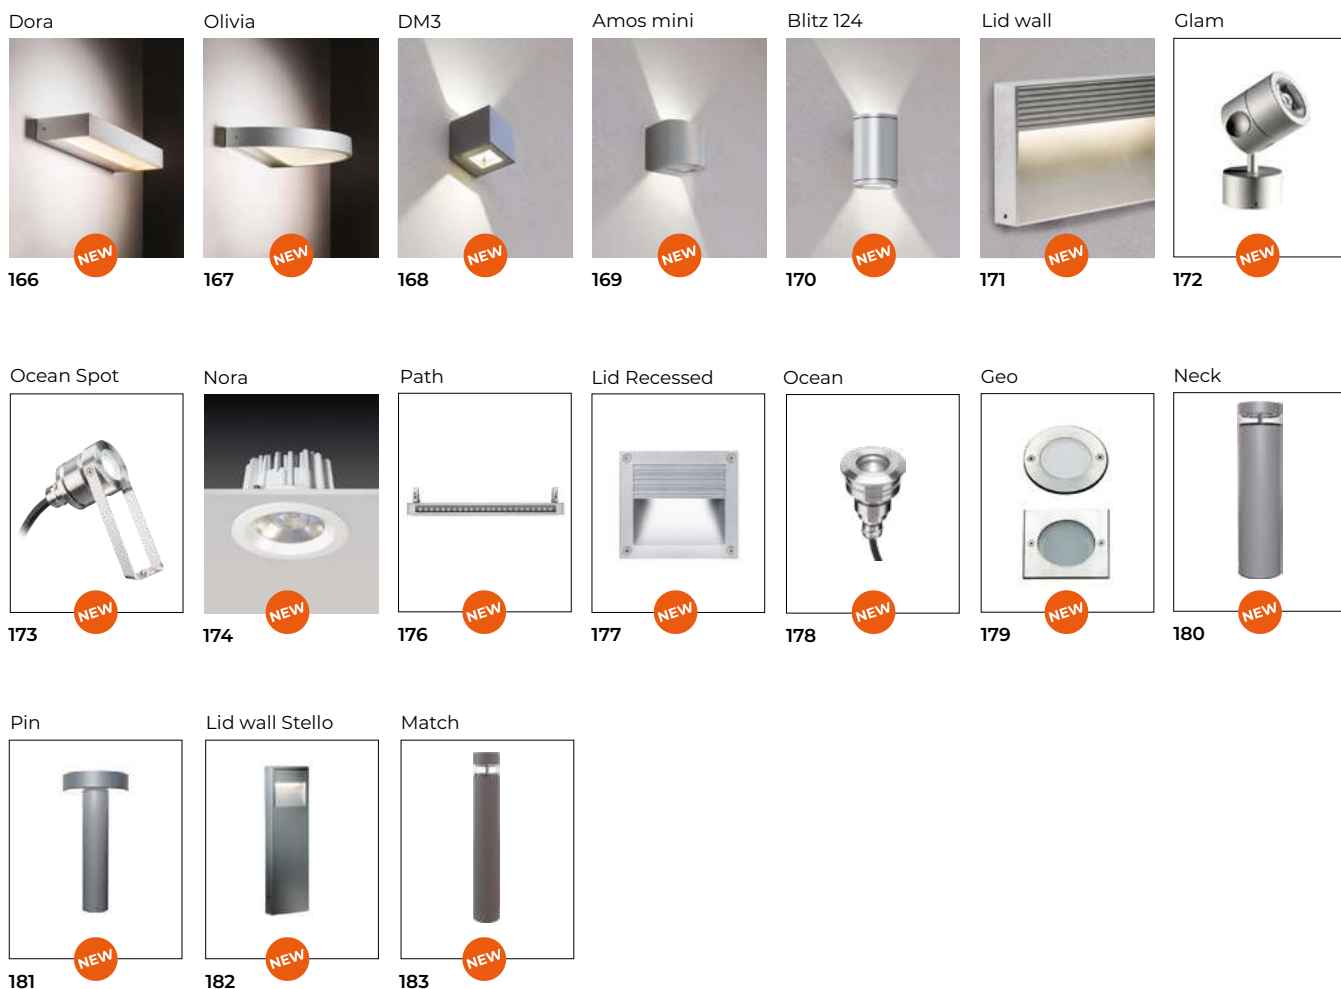

## SMART LED

Standard WIFI  131	Esférica WIFI  131	Dicroica WIFI  132	Downlight WIFI  132	Panel WIFI  133	Tira flexible WIFI  133	Standard Bluetooth  134
Globe Bluetooth  134	Downlight Bluetooth  135	Mando Bluetooth  135				

## DOWNLIGHTS Y PLAFONES

Downlight Antiglare  138	Downlight Spica  139	Downlight Basic superficie  140	Downlight CTT Complete FIT18/30  141	Downlight COB Basculante  142	Downlight Basic Basculante  142	Downlight Basic empotrable  143
Downlight IP44  145	Plafones  146	Plafón CTT  149				

## ILUMINACIÓN INDUSTRIAL

Gama Volga  152	Hydra  154	Kompact  155
--	---	---

LUMINARIAS DE EXTERIOR

LUMINARIAS DE EXTERIOR by Bolute®