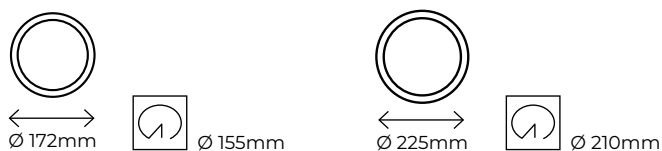

# Downlight

RGB + TW WIFI

Vida útil LED 20.000h

Regulación Reglable

Conectividad Google Home Alexa

Ø	W	Flux	K	Ref.
172mm	12	700Lm	2700K-6500K	991567
225mm	18	1100Lm	2700K-6500K	991574