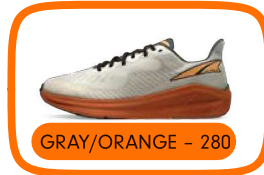

SCAN FOR 360°

MEN'S EXPERIENCE FORM

AL0A85NT

STANDARD FOOTSHAPE™ FIT

NEW

WHITE/GRAY - 120

GRAY/ORANGE - 280

BLACK - 000