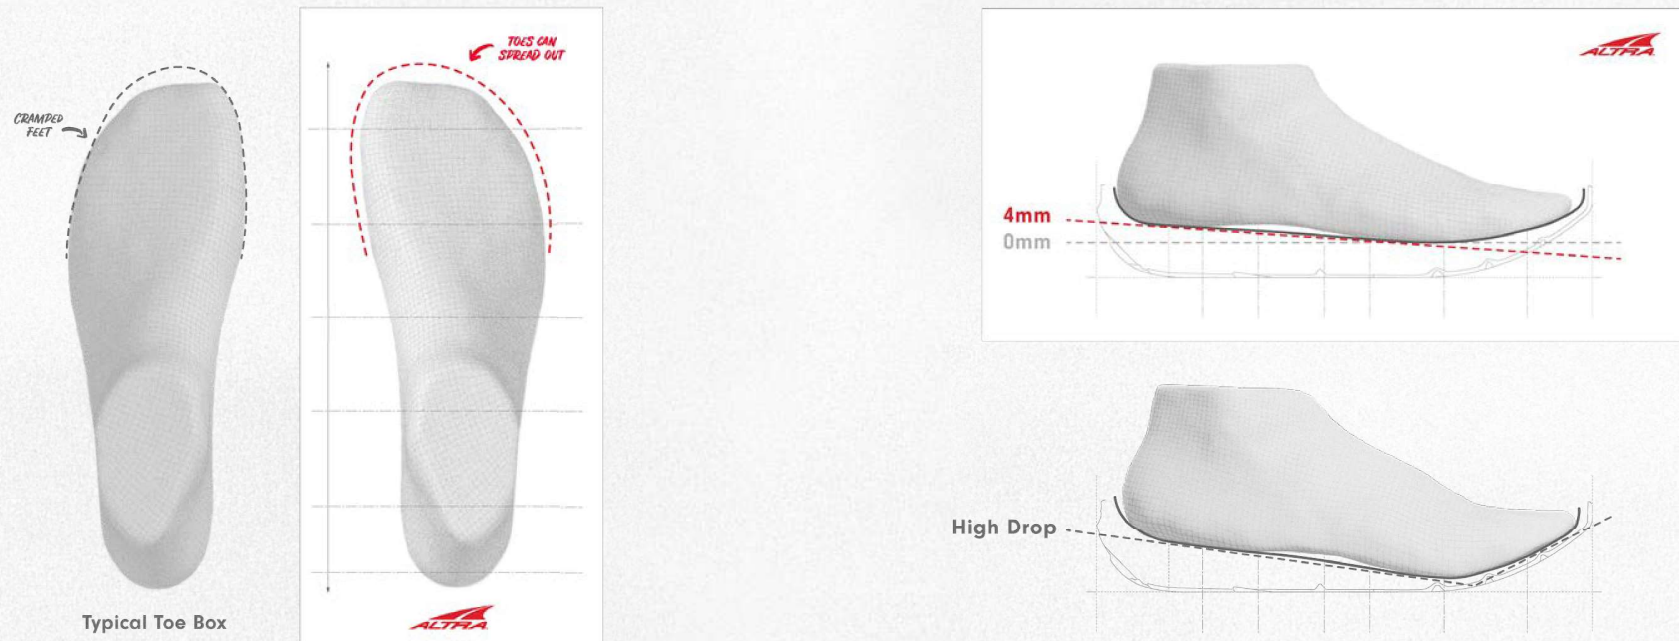

The Altra Difference

Natural Fit is the secret sauce in all Altra shoes.

With a Roomy Toe Box and Zero to Low Drop, our shoes are built to keep you comfortable and keep you running. We're here to help you move the way you were designed to.

Roomy Toe Box

All of our shoes are made with room for your toes, so they're free to move naturally.

- With room for your toes, you get a comfortable running experience.
- Allowing your toes to spread gives you confidence in every strike.
- Why confine your toes?