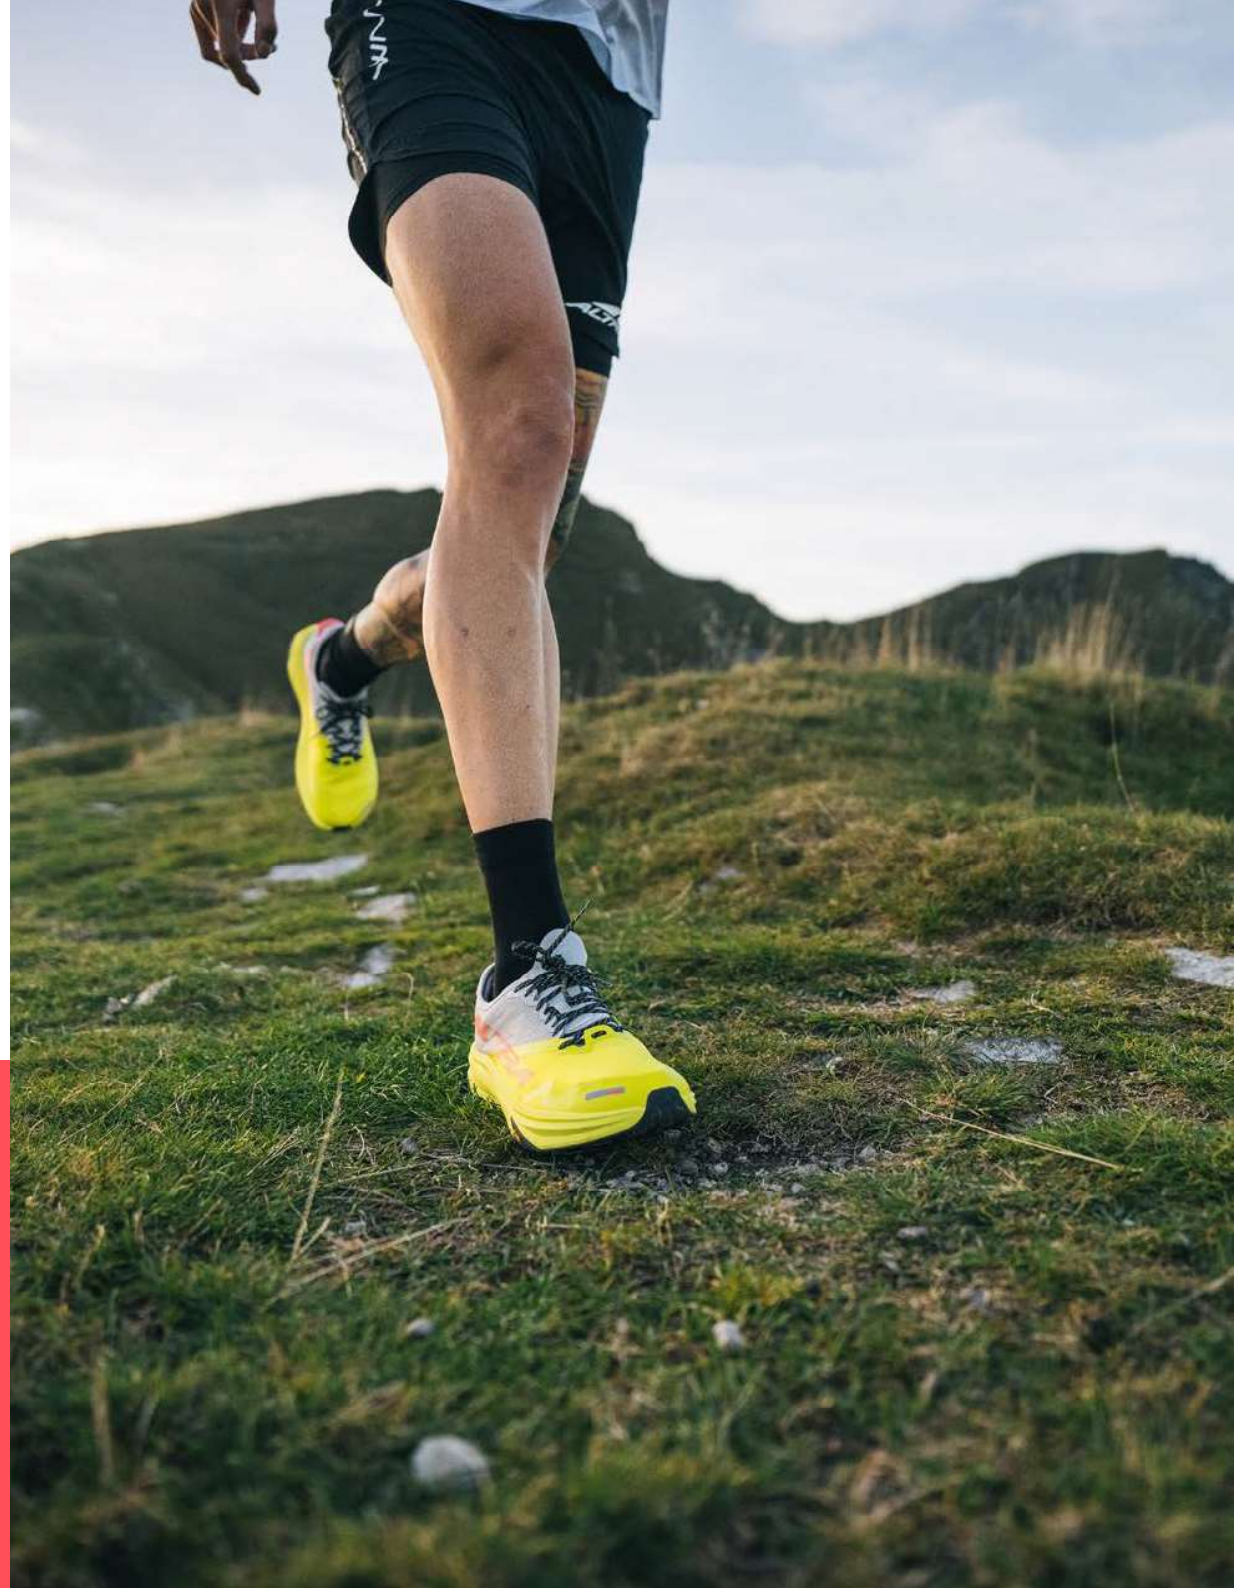

Fall 2024

SPEED

Comfort, meet speed.

New colors this season:

- Vanish Carbon 2
- Mont Blanc Carbon
- Mont Blanc BOA®