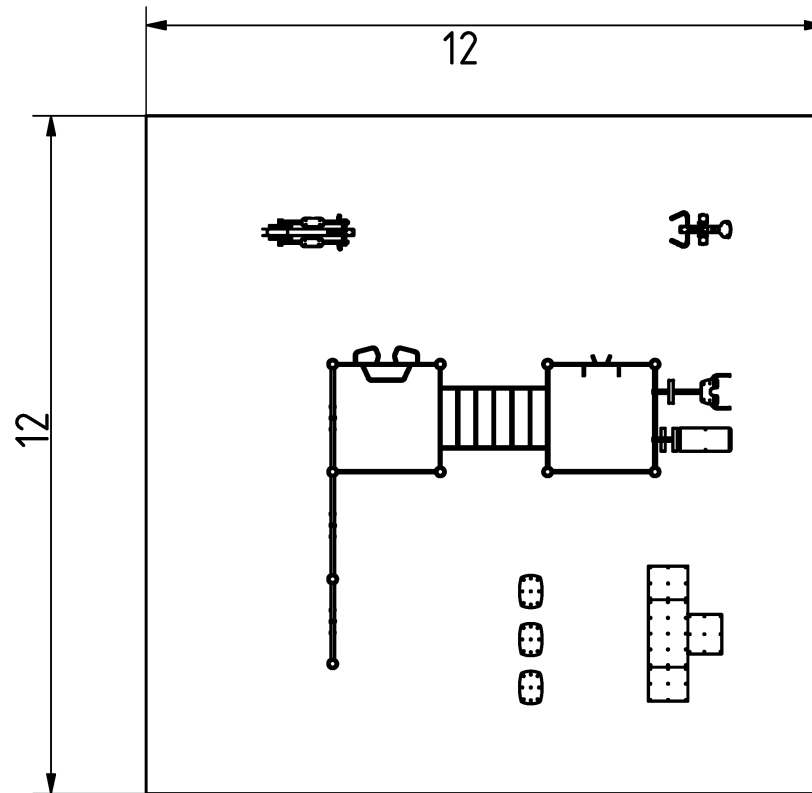

Attributes

Product code	1-3-259
Certificate	EN 16630
Age group	14 + years
Designed for	Residential Complexes
Capacity	28 people
Fall height	0.95 m

Technical specification

Anchoring option
 Net weight
 Material
 Anti-corrosion possibility
 Total Area
 Color options

For more color options, discuss with your sales representative.

In-ground or surface
 1021 kg
 S235
 Galvanized or EPD
 144 m²

Warranty

Structure
 Steel
 Paint
 Plastic
 Rubber
 Moving parts

Detailed information in the warranty document