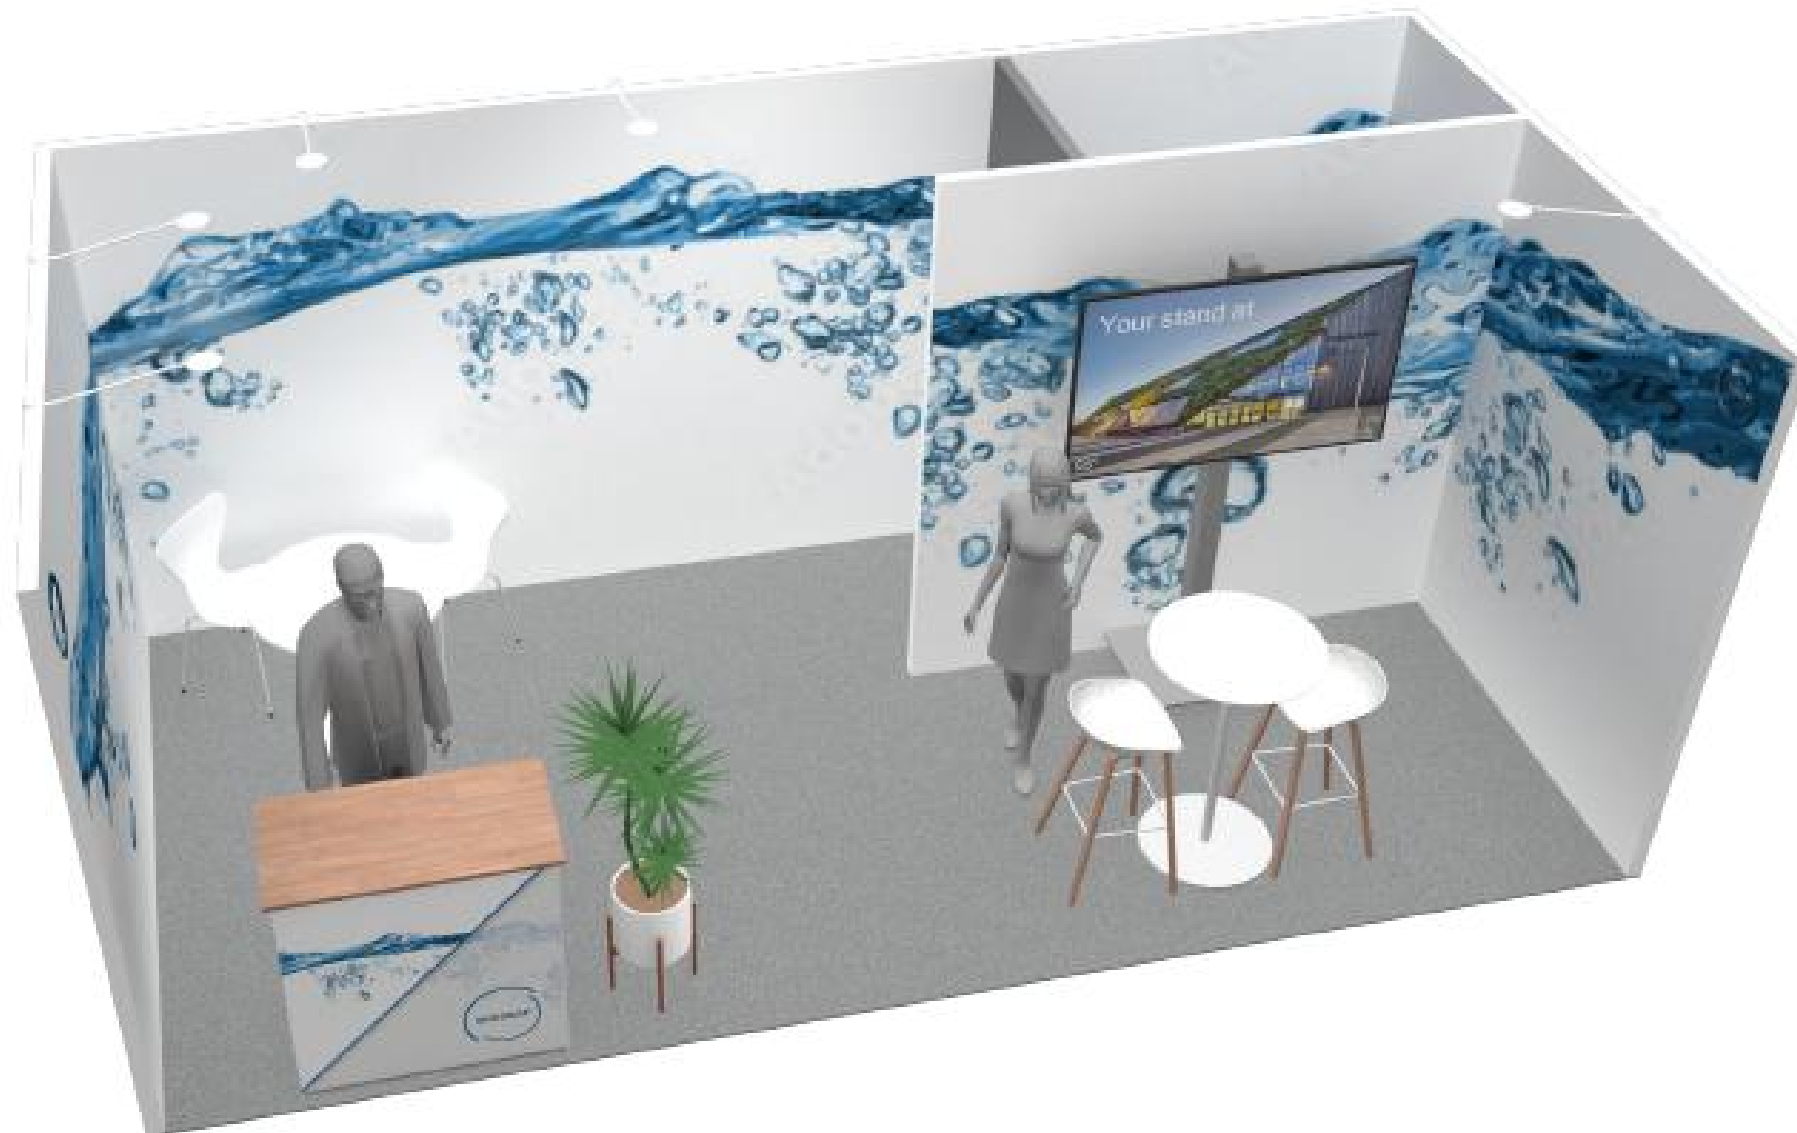

*excl. VAT

Standardized stand packages

Basic

- Spotlights
- 1x Dual Socket Outlet – 16A
- Carpet tiles
- Fabric Frame – decoration on walls
- 2 x Bar stool «Petra» and 1 high table
- Plant
- 1 coffee table w/ 2 «Flow» chairs
- Counter desk with profiling
- Exhibition Scan tool – «Scan your guests»

Prices excl. stand rental and registration)

Standardized stand packages

Standard

- Spotlights
- 1x Dual Socket Outlet – 16A
- 1x Dual Socket outlet – 10A
- Carpet tiles
- Fabric Frame – decoration on walls
- Storage room – lockable door
- Plant
- 2 x Bar stool «Petra» and 1 high table
- 1 coffee table w/ 2 «Flow» chairs
- Counter desk with profiling
- Monitor Screen 65" – Floor mounting
- Exhibition Scan tool – «Scan your guests»

(Prices excl. stand rental and registration)

Standardized stand packages

Premium w/ solid front

- Spotlights
- 1x Dual Socket Outlet – 16A
- 1x Dual Socket outlet – 10A
- Carpet tiles
- Fabric Frame/Bematrix – decoration on walls
- Storage room – lockable door
- Plant
- Lightbox with company logo
- 2 x Bar stool «Petra» and 1 high table
- 1 coffee table w/ 2 «Flow» chairs
- Counter desk with profiling
- Monitor Screen 65" Wall mounting
- Exhibition Scan tool – «Scan your guests»