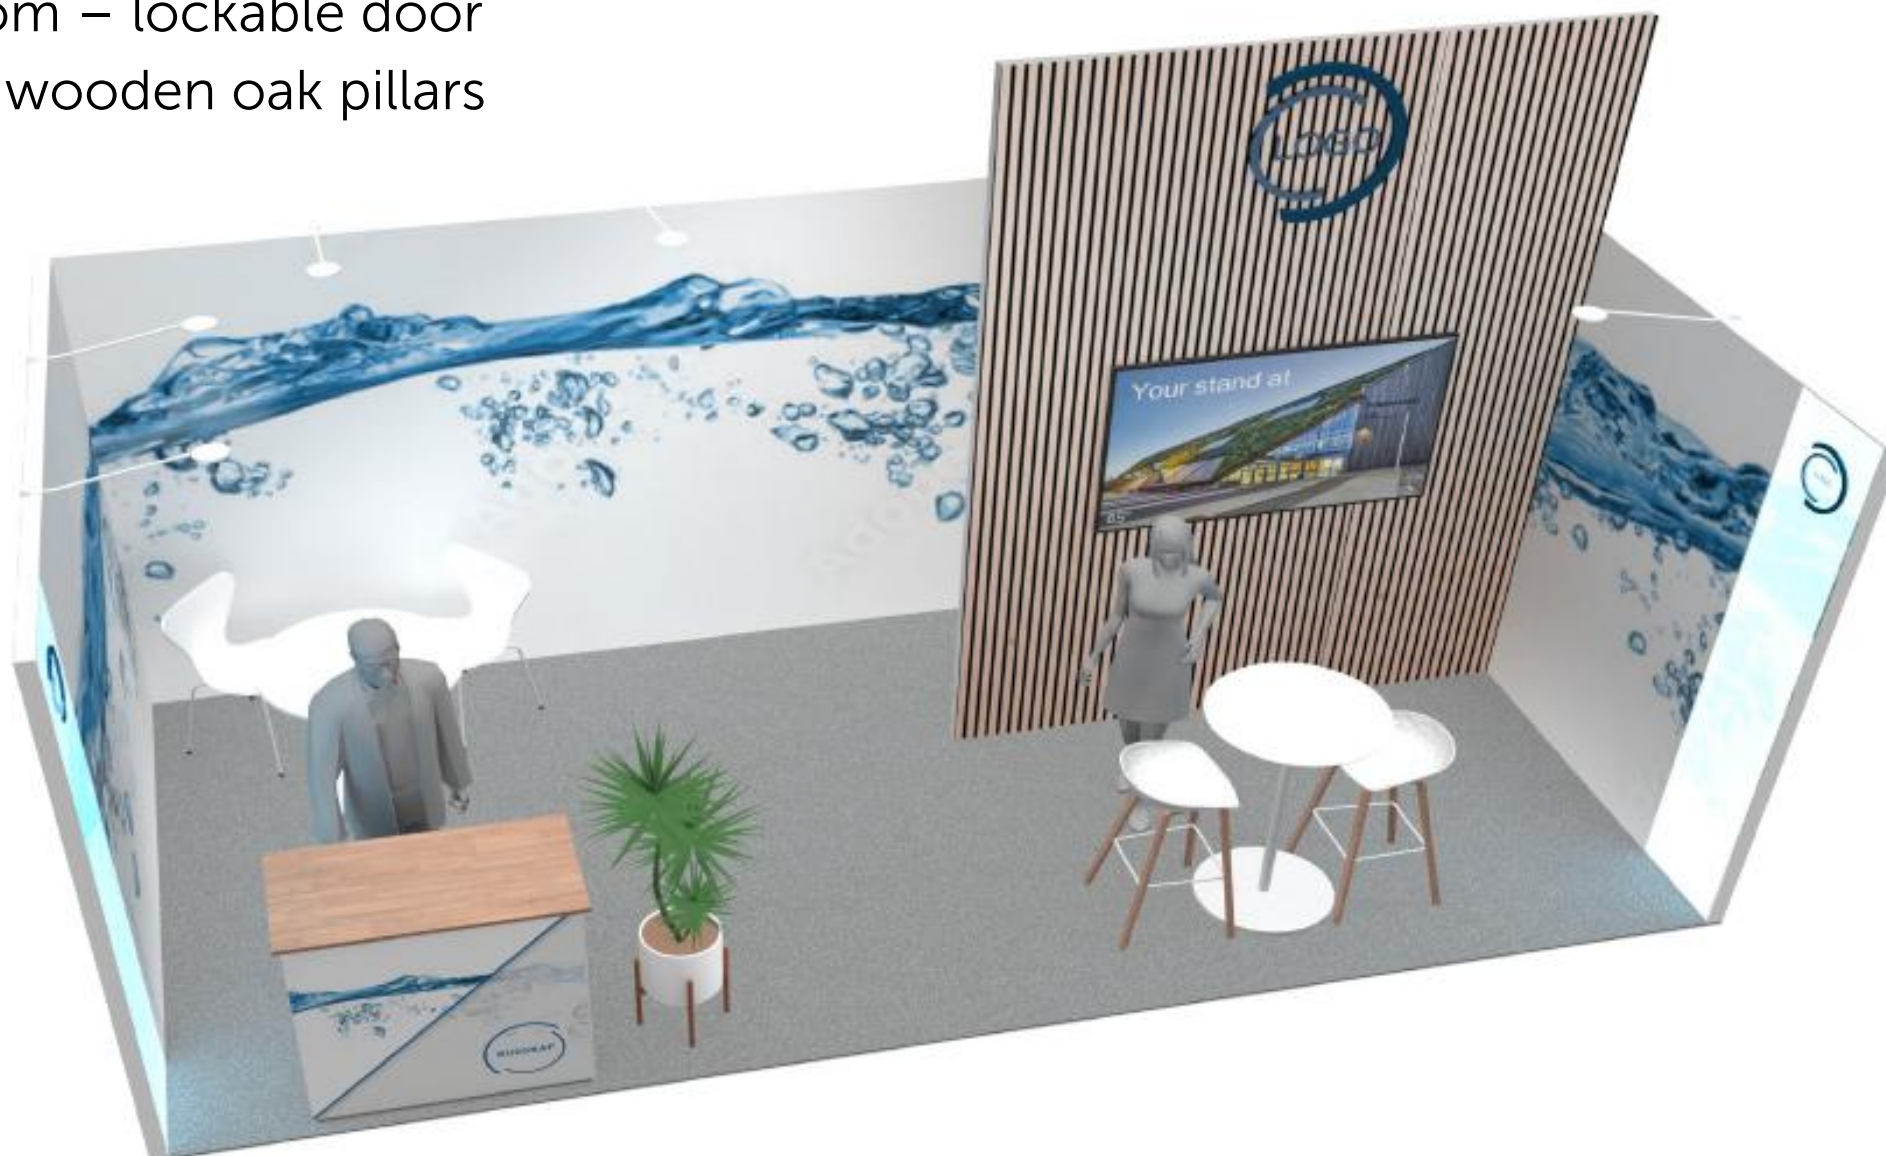

*excl. VAT

Standardized stand packages

Basic

- Spotlights
- 1x Dual Socket Outlet – 16A
- Carpet tiles
- Fabric Frame – decoration on walls
- 2 x Bar stool «Petra» and 1 high table
- Plant
- 1 coffee table w/ 2 «Flow» chairs
- Counter desk with profiling
- Exhibition Scan tool – «Scan your guests»

Prices excl. stand rental and registration)

Standardized stand packages

Standard

- Spotlights
- 1x Dual Socket Outlet – 16A
- 1x Dual Socket outlet – 10A
- Carpet tiles
- Fabric Frame – decoration on walls
- Storage room – lockable door
- Plant
- 2 x Bar stool «Petra» and 1 high table
- 1 coffee table w/ 2 «Flow» chairs
- Counter desk with profiling
- Monitor Screen 65" – Floor mounting
- Exhibition Scan tool – «Scan your guests»

(Prices excl. stand rental and registration)

Standardized stand packages

Premium w/ wood pillars in front

- Spotlights
- 1x Dual Socket Outlet – 16A
- 1x Dual Socket outlet – 10A
- Carpet tiles
- Fabric Frame/Bematrix – decoration on walls
- Storage room – lockable door
- Norwegian wooden oak pillars
- Plant
- Lightbox with company logo
- 2 x Bar stool «Petra» and 1 high table
- 1 coffee table w/ 2 «Flow» chairs
- Counter desk with profiling
- Monitor Screen 65" Wall mounting
- Exhibition Scan tool – «Scan your guests»

(Prices excl. stand rental and registration)

Standardized stand packages

Premium w/ solid front

- Spotlights
- 1x Dual Socket Outlet – 16A
- 1x Dual Socket outlet – 10A
- Carpet tiles
- Fabric Frame/Bematrix – decoration on walls
- Storage room – lockable door
- Plant
- Lightbox with company logo
- 2 x Bar stool «Petra» and 1 high table
- 1 coffee table w/ 2 «Flow» chairs
- Counter desk with profiling
- Monitor Screen 65" Wall mounting
- Exhibition Scan tool – «Scan your guests»