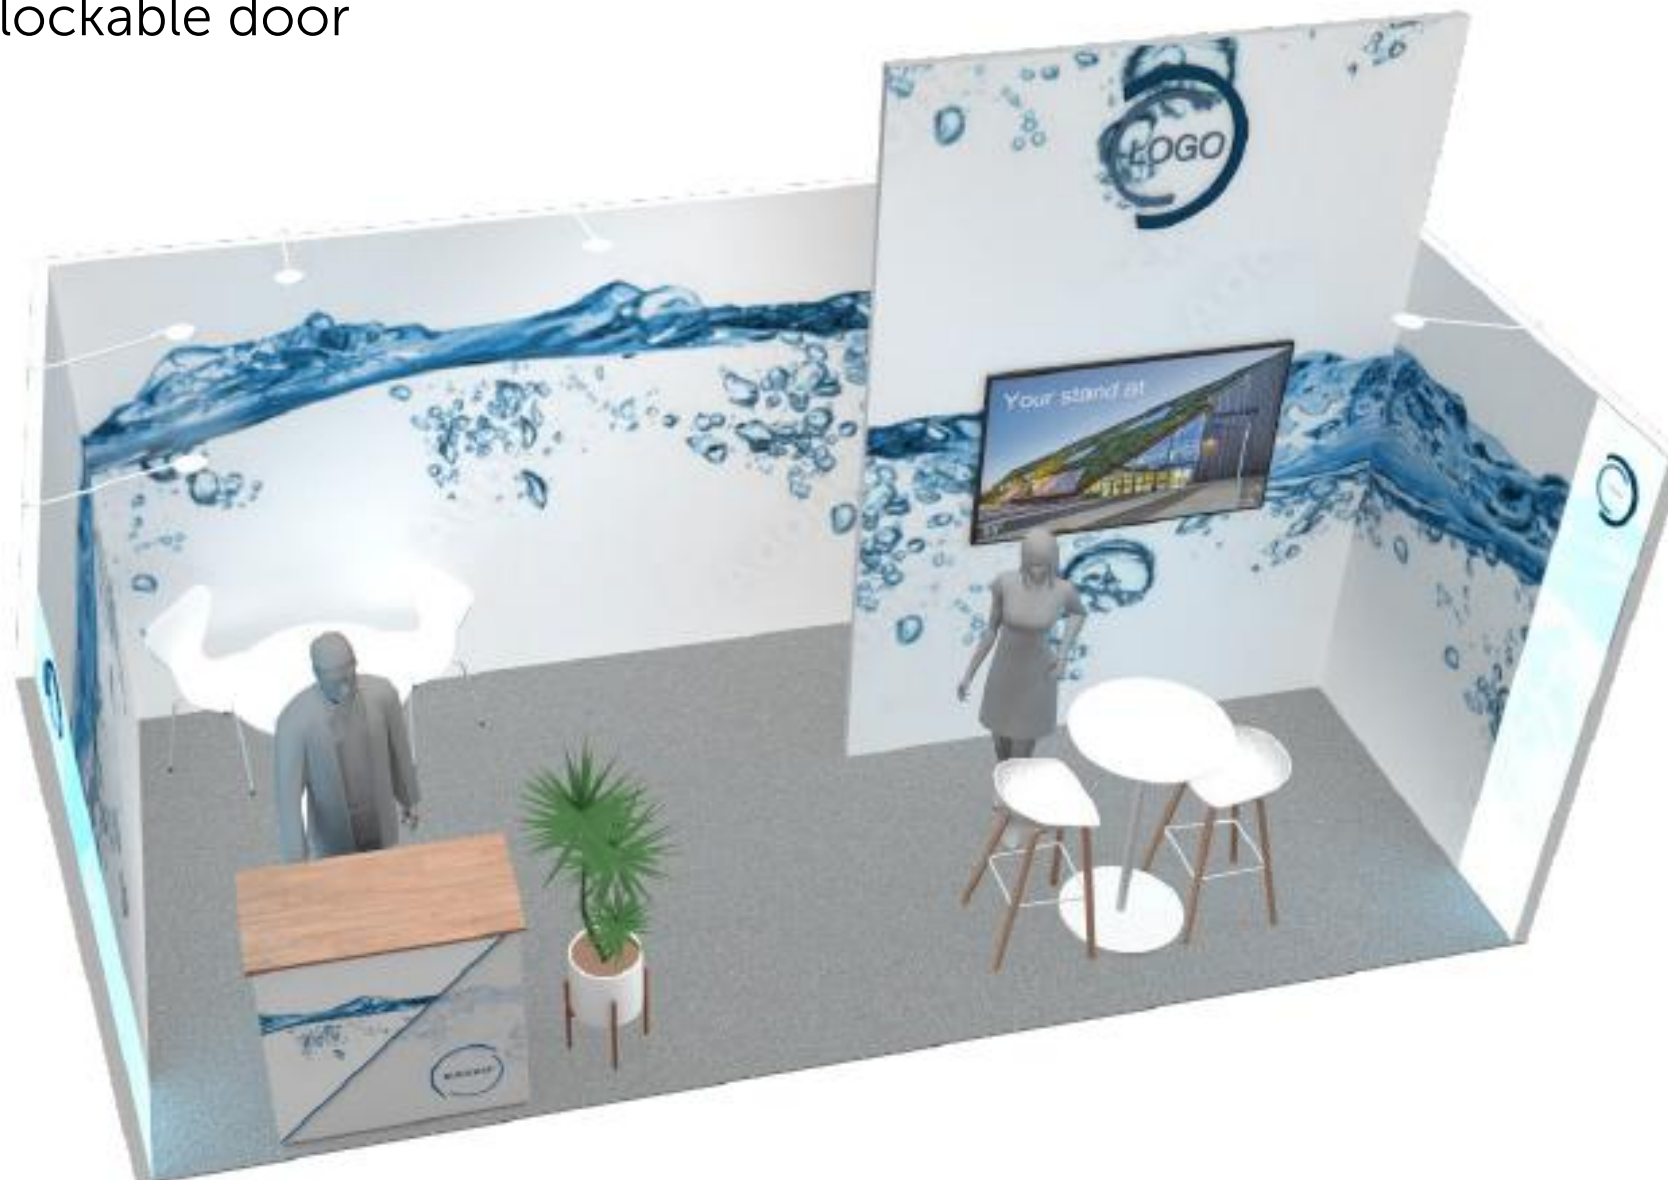

*excl. VAT

Standardized stand packages

Basic

- Spotlights
- 1x Dual Socket Outlet – 16A
- Carpet tiles
- Fabric Frame – decoration on walls
- 2 x Bar stool «Petra» and 1 high table
- Plant
- 1 coffee table w/ 2 «Flow» chairs
- Counter desk with profiling
- Exhibition Scan tool – «Scan your guests»

(Prices excl. stand rental and registration)

Standardized stand packages

Premium w/ wood pillars in front

- Spotlights
- 1x Dual Socket Outlet – 16A
- 1x Dual Socket outlet – 10A
- Carpet tiles
- Fabric Frame/Bematrix – decoration on walls
- Storage room – lockable door
- Norwegian wooden oak pillars
- Plant
- Lightbox with company logo
- 2 x Bar stool «Petra» and 1 high table
- 1 coffee table w/ 2 «Flow» chairs
- Counter desk with profiling
- Monitor Screen 65" Wall mounting
- Exhibition Scan tool – «Scan your guests»

(Prices excl. stand rental and registration)

Standardized stand packages

Premium w/ solid front

- Spotlights
- 1x Dual Socket Outlet – 16A
- 1x Dual Socket outlet – 10A
- Carpet tiles
- Fabric Frame/Bematrix – decoration on walls
- Storage room – lockable door
- Plant
- Lightbox with company logo
- 2 x Bar stool «Petra» and 1 high table
- 1 coffee table w/ 2 «Flow» chairs
- Counter desk with profiling
- Monitor Screen 65" Wall mounting
- Exhibition Scan tool – «Scan your guests»