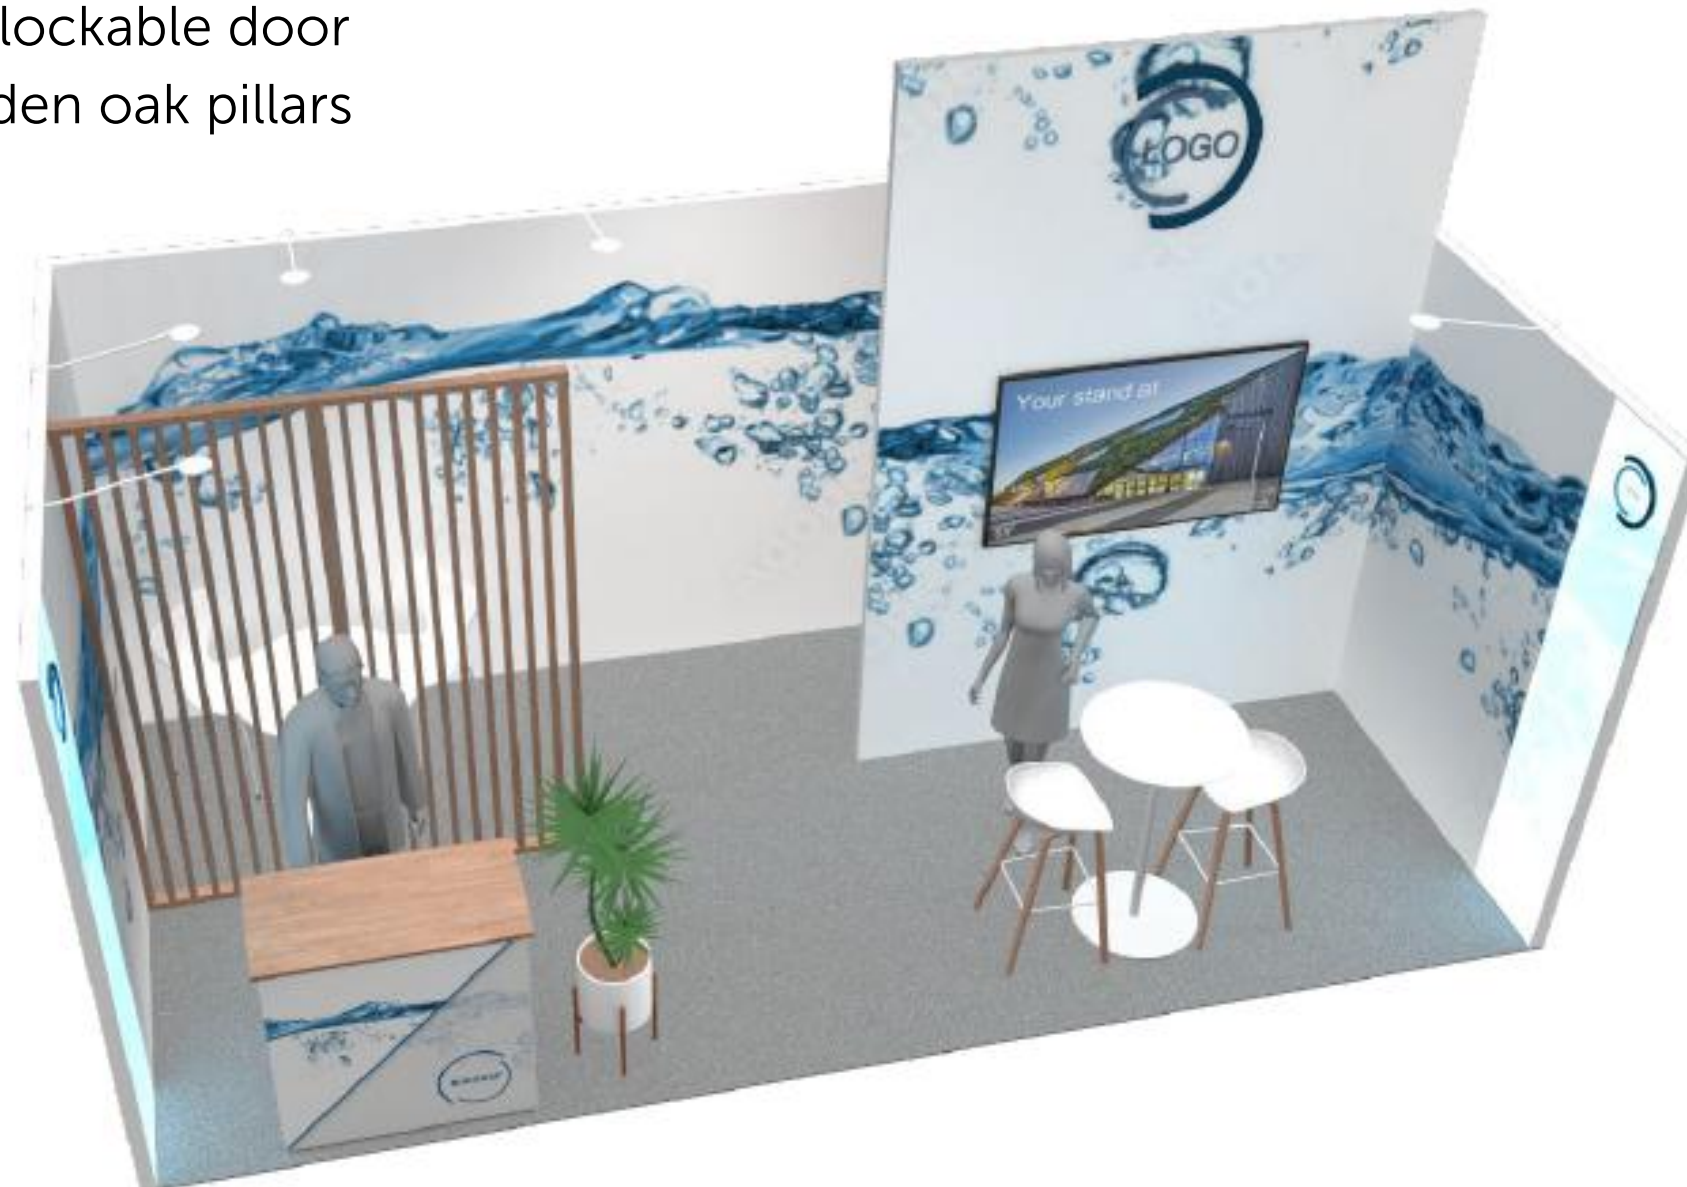

(Prices excl. stand rental and registration)

Standardized stand packages

Premium w/ solid front

- Spotlights
- 1x Dual Socket Outlet – 16A
- 1x Dual Socket outlet – 10A
- Carpet tiles
- Fabric Frame/Bematrix – decoration on walls
- Storage room – lockable door
- Plant
- Lightbox with company logo
- 2 x Bar stool «Petra» and 1 high table
- 1 coffee table w/ 2 «Flow» chairs
- Counter desk with profiling
- Monitor Screen 65" Wall mounting
- Exhibition Scan tool – «Scan your guests»

(Prices excl. stand rental and registration)

Standardized stand packages

Deluxe w/ wood pillars in front

- Spotlights
- 1x Dual Socket Outlet – 16A
- 1x Dual Socket outlet – 10A
- Carpet tiles
- Fabric Frame/Bematrix – decoration on walls
- Storage room – lockable door
- Norwegian wooden oak pillars
- Plant
- Lightbox with company logo
- 2 x Bar stool «Petra» and 1 high table
- 1 coffee table w/ 2 «Flow» chairs
- Counter desk with profiling
- Monitor Screen 65" Wall mounting
- Exhibition Scan tool – «Scan your guests»

(Prices excl. stand rental and registration)

Standardized stand packages

Deluxe w/ solid front

- Spotlights
- 1x Dual Socket Outlet – 16A
- 1x Dual Socket outlet – 10A
- Carpet tiles
- Fabric Frame/Bematrix – decoration on walls
- Storage room – lockable door
- Norwegian wooden oak pillars
- Plant
- Lightbox with company logo
- 2 x Bar stool «Petra» and 1 high table
- 1 coffee table w/ 2 «Flow» chairs
- Counter desk with profiling
- Monitor Screen 65" Wall mounting
- Exhibition Scan tool – «Scan your guests»