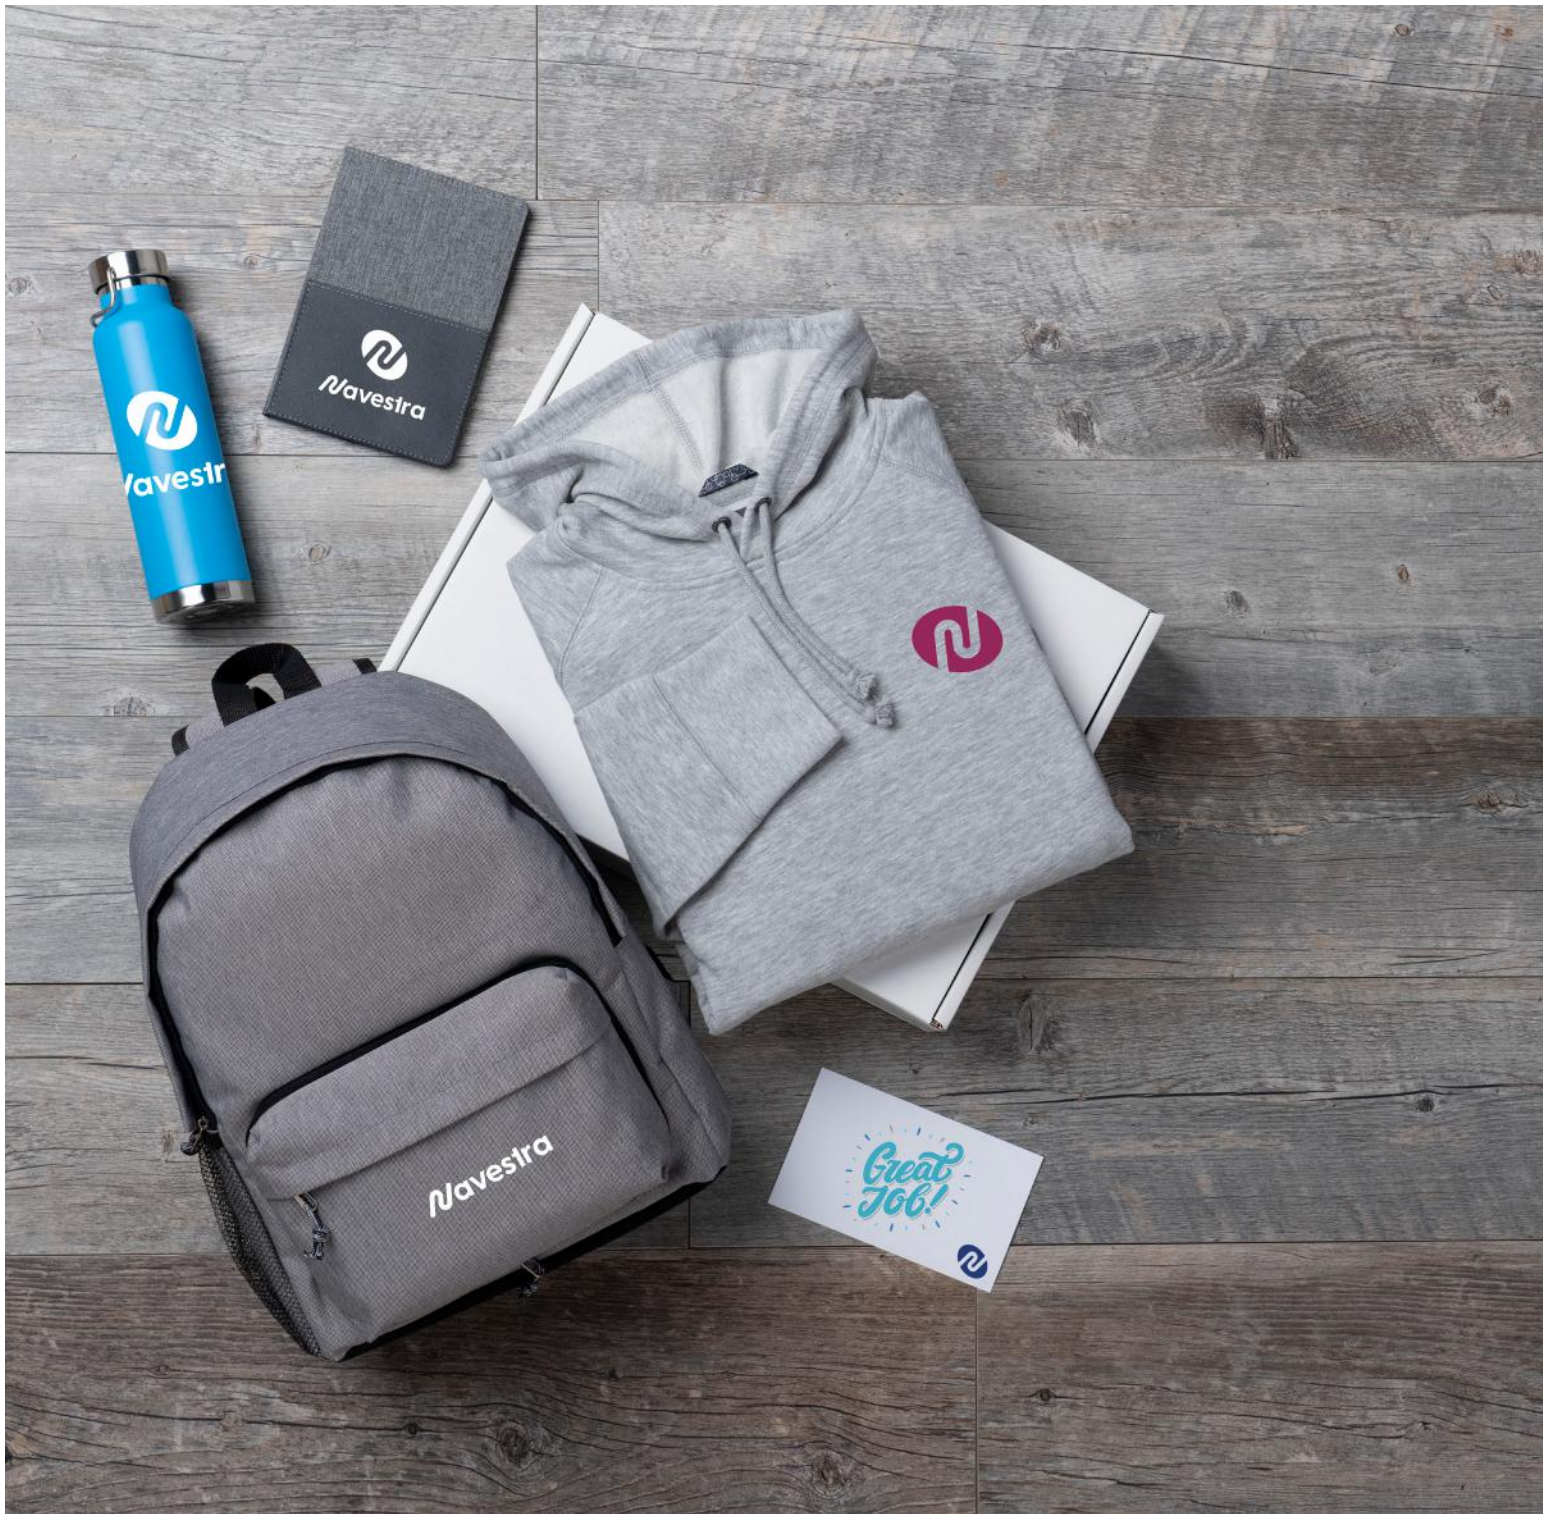

CUSTOM KITTING

Mix and match products to create the perfect gift, and we'll kit them with decorative packaging for a personal touch.

Our service includes unlimited drop ships so you can deliver gifts directly to home or offices. It's never been easier to make a big impression.