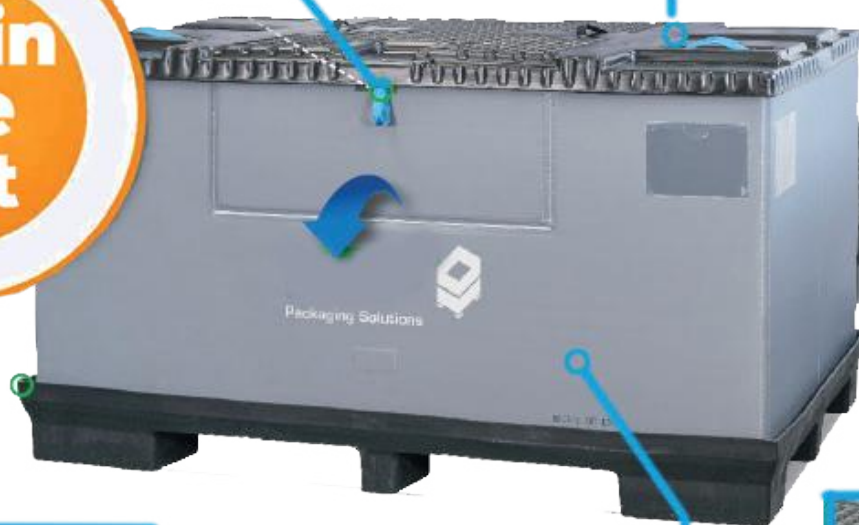

IP-GROUP

ALL IN ONE UNIT
1800X1200X990

THE SMART PALLET CONTAINER

ALL IN ONE UNIT 1800X1200X990

Ergonomi
Enkel håndtering

Alt i en enhet
Ingen løse deler

All in One Unit

Sikker transport
Effektiv og sikker transport

Lokk md låsing
Pallcontainer låser pallboks i stacking

Tett Base
Vegg med spesialdesign for tett palldekke

ALL IN ONE UNIT 1800X1200X990

TECHNICAL DATA

- External dimensions: 1800x1200x990 mm
- Internal dimensions: 1735x1135x794 mm
- Volume: 1564 L
- Tare weight: 66 kg
- Empties height: 215 mm in a stack
- Fodling system: Sandwich folding
- High rack (without base): No

CAPACITY UTILISATION - MEGA TRAILER
Full: 99

LOADS:

- Payload max: 350 kg
- Stacking load (max): 1 250 kg
- Stacking factor: 1+3

Empty: 396

75 % VOLUME-REDUCED

LOGISTICAL AND TRANSPORT:

- Return rate: 1:4,3
- Volume reduction: 77 %

SANDWICH	PALLET	SLEEVE	LID
Material	PE	PP	PE
Grammage	-	3000 g/m ²	-
Equipment further options available	Open surface 8 feet Steel reinforcement Drainage holes	M-folding 1 flap door 800x350 mm 2 label holders A5 Integrated base insert	2 handles 2 handle, blue 1 handlestrap blue