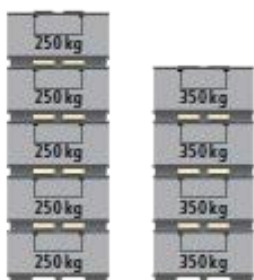

Lokk md låsing
Pallcontainer låser pallboks i stacking

Tett Base
Vegg med spesialdesign for tett palldekke

ALL IN ONE UNIT 1800X1200X990

TECHNICAL DATA

- External dimensions: 1800x1200x990 mm
- Internal dimensions: 1735x1135x794 mm
- Volume: 1564 L
- Tare weight: 66 kg
- Empties height: 215 mm in a stack
- Fodling system: Sandwich folding
- High rack (without base): No

CAPACITY UTILISATION - MEGA TRAILER
Full: 99

LOADS:

- Payload max: 350 kg
- Stacking load (max): 1 250 kg
- Stacking factor: 1+3

Empty: 396

75 % VOLUME-REDUCED

LOGISTICAL AND TRANSPORT:

- Return rate: 1:4,3
- Volume reduction: 77 %

SANDWICH	PALLET	SLEEVE	LID
Material	PE	PP	PE
Grammage	-	3000 g/m ²	-
Equipment further options available	Open surface 8 feet Steel reinforcement Drainage holes	M-folding 1 flap door 800x350 mm 2 label holders A5 Integrated base insert	2 handles 2 handle, blue 1 handlestrap blue