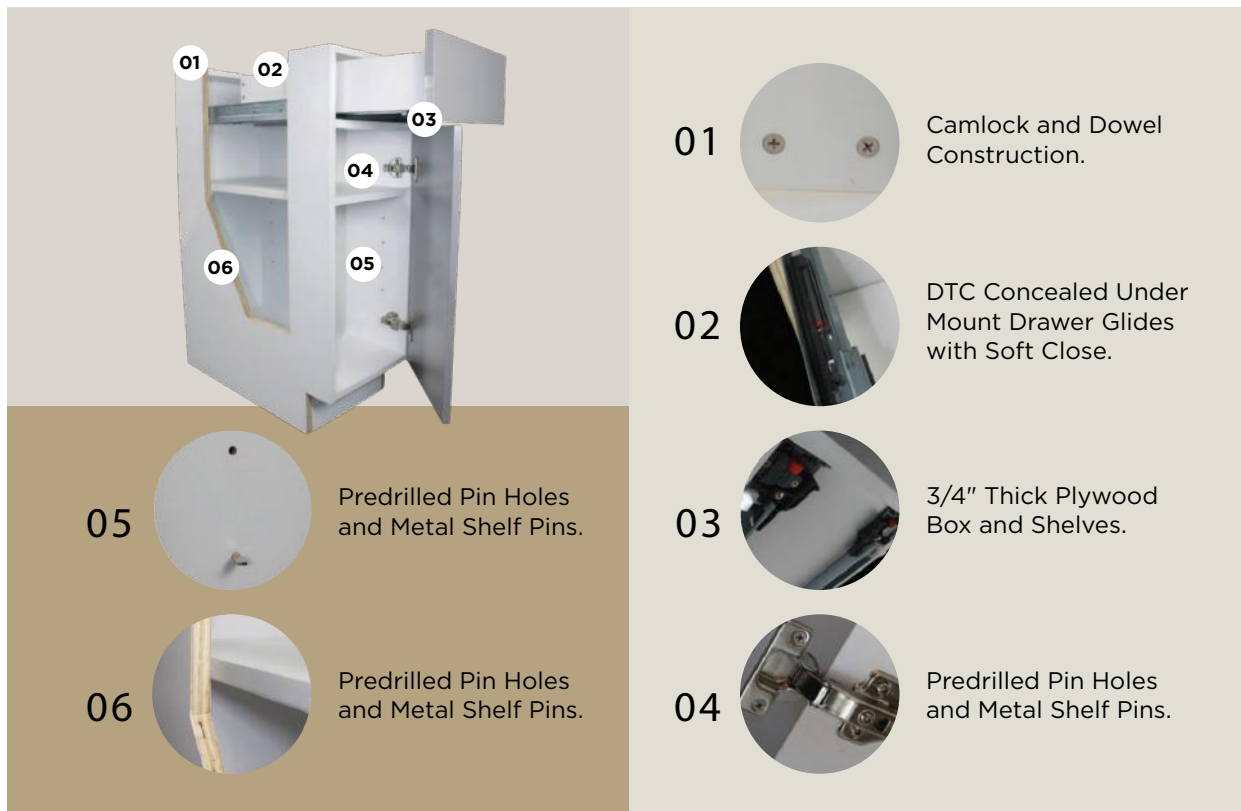

Cabinet Construction

Frameless Box

EDITION
2026

A	Door & Drawer Front: Front Full overlay PET high glossy slab door style.	G	Exterior Finish: White melamine.
B	Face Frame: No frame, frameless style.	H	Interior Finish: White melamine.
C	Cabinet Box: 3/4" thick plywood box with white melamine finish.	I	Shelves: 3/4" plywood with white melamine finish and front edge banding.
D	Drawer Box: 3/4" thick plywood box with white melamine finish.	J	Accessories: Door Bumper, metal shelf pin.
E	Drawer Glides: Concealed undermount full extension glides with soft-close feature.	K	Package: 2 packages, universal box and front set.
F	Hinges: 6-way adjustable with soft-close feature	L	Certification: TSCA VI, KCMA, CARB2, NGBS Green.