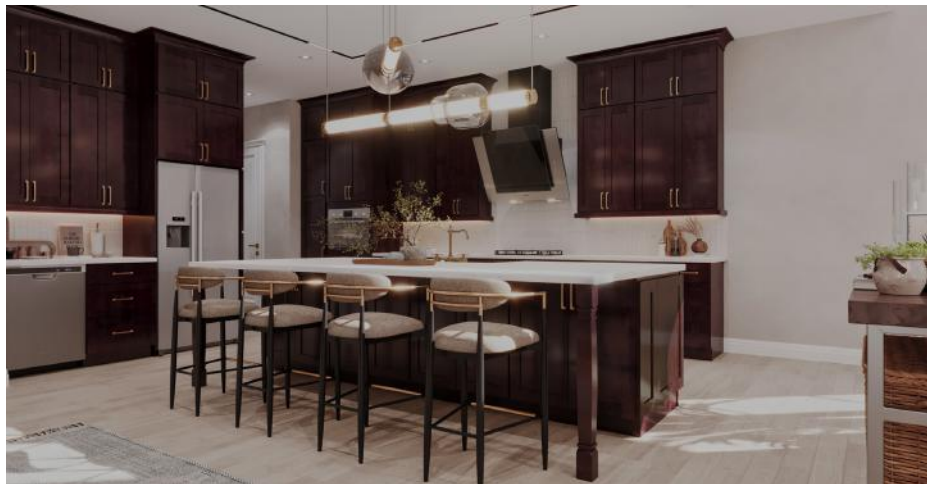

Model Name:
FE - Floral Espresso

Cabinet Construction Builder Grade

05 Full overlay five-piece doors and drawer fronts.

06 6 way stainless-steel adjustable door hinges and door bumpers included.

07 Solid Wood painted face frame.