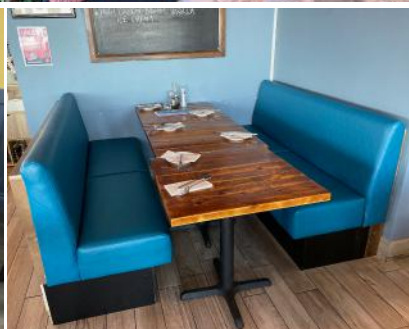

PULLED BUTTON

CIRCULAR BOOTHS

HORSE SHOE BOOTHS

MADE TO MEASURE

HIGH SEATING

CORNER

RUSTIC BACK

LEISURE SPACE