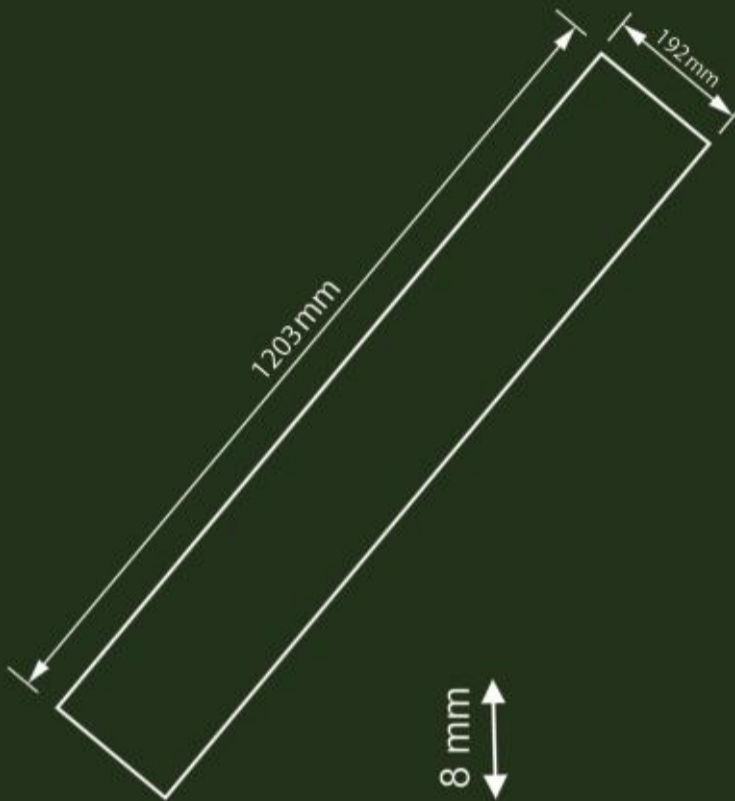

VARIO CLIC TECHNICAL FEATURES

VARIO has a perfect harmony composed of natural wood decors & promises an atmosphere beyond time.

EASILY CLEANED,
MAINTAINED AND HYGENIC

ANTIBACTERIAL

HIGH DENSITY
FIBERBOARD

FAST AND EASY ASSEMBLY

STAIN RESISTANT

ENVIRONMENTALLY FRIENDLY

RESISTANT TO SCRATCH

ABRASION RESISTANT