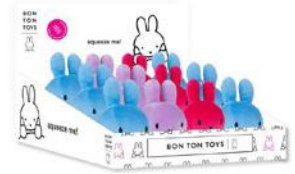

Miffy Squish Display Plano/Flat

IBTT22300065
ORDER INCREMENT: 1

IBTT24205071
ORDER INCREMENT: 6

IBTT24205072
ORDER INCREMENT: 6

IBTT24205073
ORDER INCREMENT: 6