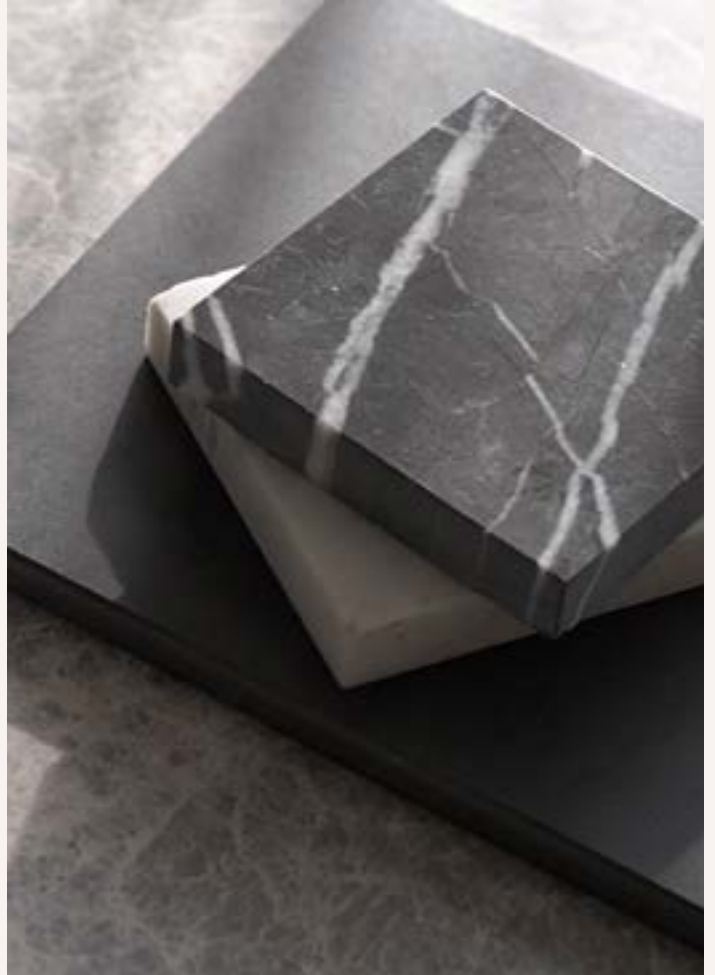

Toronto cocktail table designed by YOO

Romeo collection designed by POET

Luxurious stone surfaces

Marble, a stunning natural stone, is formed over millions of years within mountain rocks. Its varied patterns and colors are influenced by the unique composition of each cut. No two pieces are alike, which is why each and every piece of our marble furniture will be completely unique. With the right care, can last almost forever.