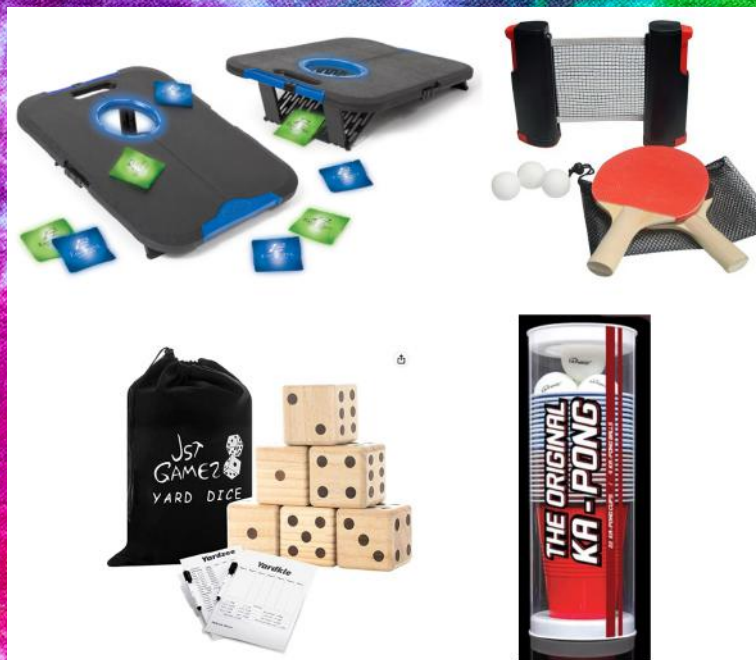

#34 Games

# of Tickets: 40