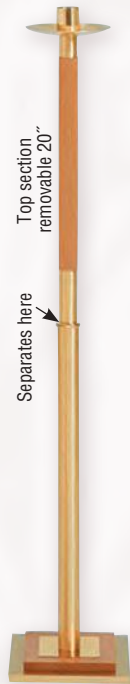

K131 Processional Candlestick
Combination oak and satin brass. 42"H., 8" sq. base, 1 1/2" sockets. **$775.00** ea.