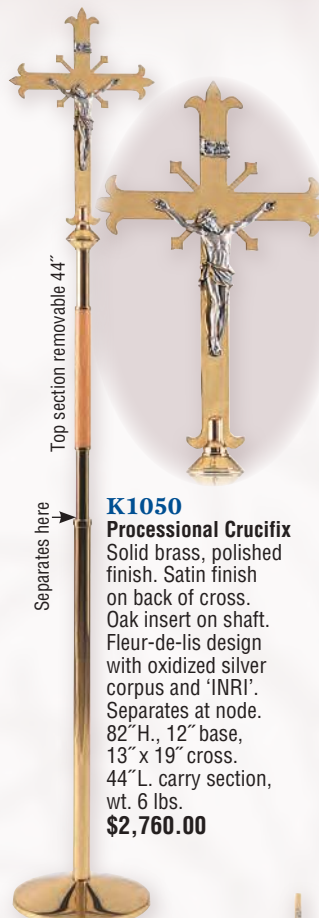

K1040
Processional Cross
Solid brass, polished finish. Oak wood insert. Celtic design with four ruby glass stones. Separates at center node. 82" H., 12" base, 13" x 18" cross. 44" L. carry section, wt. 5 lbs.
$2,645.00