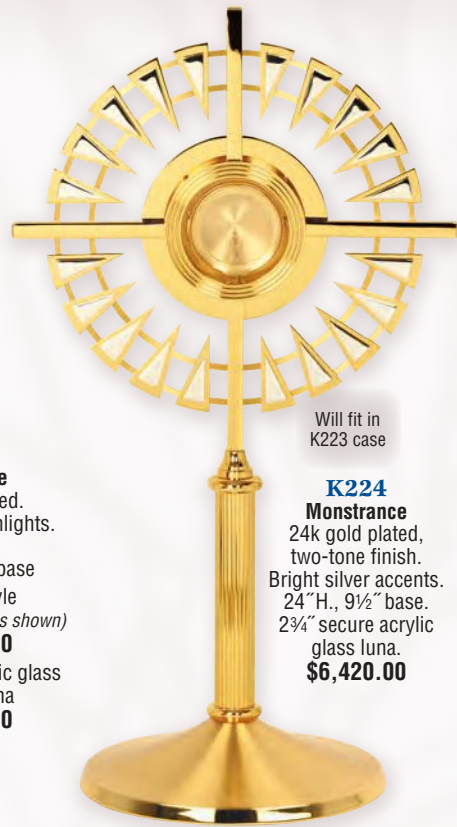

Will fit in K223 case

K224

Monstrance

24k gold plated, two-tone finish. Bright silver accents. 24" H., 9½" base.

2¾" secure acrylic glass luna.

$6,420.00