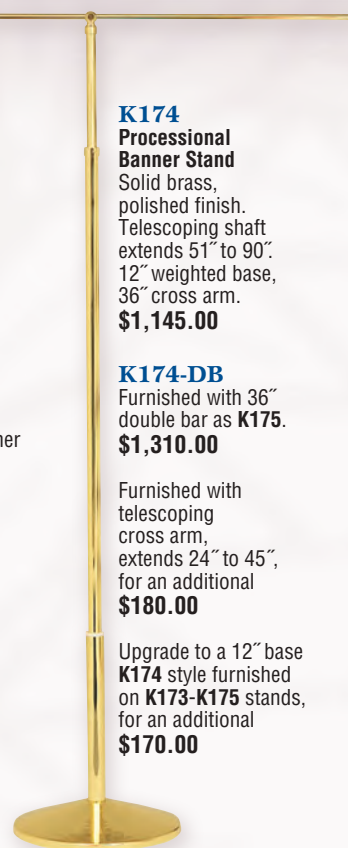

K175 Processional Banner Stand
Solid brass, satin finish. Telescoping shaft extends 51" to 90". 32" double cross arm. Any type banner attached by removing one screw, and sliding on banner. 10½" base. **$995.00**

Upgrade to a 12" base for an additional **$170.00**

K174 Processional Banner Stand
Solid brass, polished finish. Telescoping shaft extends 51" to 90". 12" weighted base, 36" cross arm. **$1,145.00**

K174-DB
Furnished with 36" double bar as K175. **$1,310.00**

Furnished with telescoping cross arm, extends 24" to 45", for an additional **$180.00**

Upgrade to a 12" base K174 style furnished on K173-K175 stands, for an additional **$170.00**