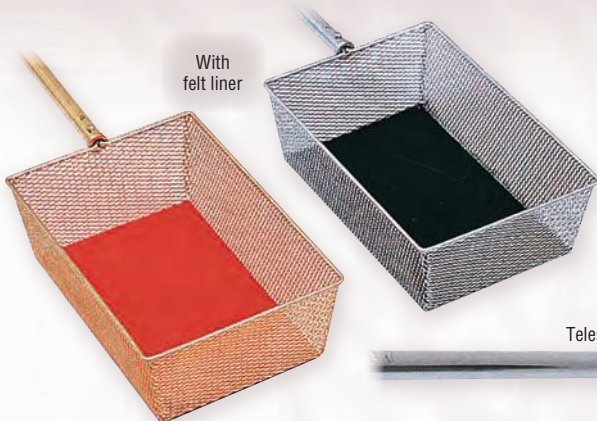

School bells can be engraved

Collection Baskets & Plates

With felt liner

K448
Collection Basket
Nickel or brass plated.
Telescoping handle extends 45" to 66".
Basket is 8" x 12" x 4" deep.
Nickel with telescoping handle . . . **\$510.00**
Nickel with 3" rigid handle **\$420.00**
Brass with telescoping handle . . . **\$535.00**
Brass with 3" rigid handle **\$435.00**