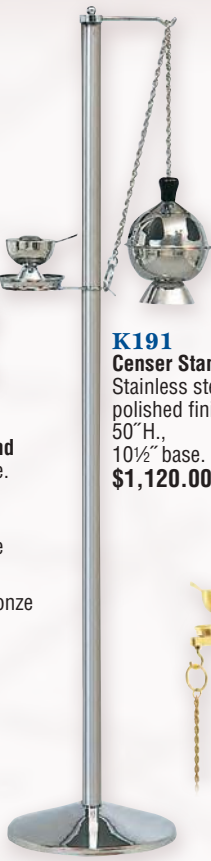

K88
Boat with Spoon
3" H., 2½" dia.
With hinged lid.

Satin brass \$170.00
Satin bronze \$185.00
Polished brass . . . \$190.00
Polished bronze \$200.00
24k gold plated \$305.00
Stainless steel . . . \$210.00

KSPOON
Spoon only
24k gold plated . . . \$19.75
Stainless steel . . . \$9.75

K911 Censer and Boat
Censer: 9" H., 5" dia. bowl.
Boat: 5½" H., 4¼" bowl. 4-chain censer with boat in oxidized silver with gold cross on boat.
\$2,325.00

K1201
Church Incense
Gift boxed. 1 lb. (16 oz.)
\$42.00

Censer Stands

Items shown on censer stands not included.

Removable reservoir sprinkler included →

K156 Censer Stand
50"H., 9" base.
Satin brass **\$795.00**
Polished brass **\$995.00**
Satin bronze **\$915.00**
Polished bronze **\$1,145.00**

K188 Censer Stand
Solid bronze. 50"H., 9" base.
Satin bronze **\$900.00**
Polished bronze **1,125.00**

K191 Censer Stand
Stainless steel, polished finish. 50"H., 10½" base. **\$1,120.00**

K193 Wall Bracket
Back plate 2" x 10", ext. 10" from wall.
Two-tone brass **\$570.00**
Satin bronze... **\$615.00**