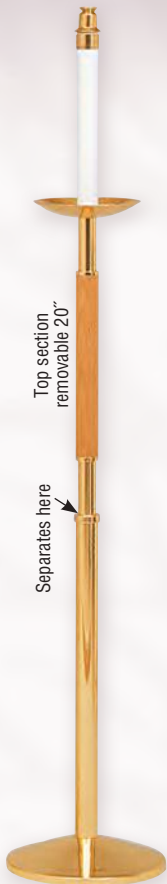

Processional Torches

K491 Processional Candlestick
Solid brass with oak wood highly polished and clear lacquered. Separates at node for processional use. 44"H. to bobèche, 10 1/2" base, 1 1/2" socket. **$1,235.00** ea. Plexiglass Wax Protector **$27.50** extra