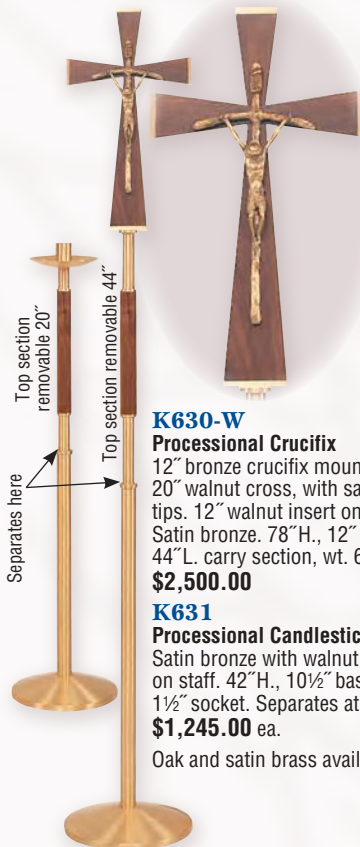

K757
Processional Crucifix
Solid brass with oak wood. 80"H., 12" base, 20" oak cross with brass tips, oxidized silver corpus.
\$2,465.00

K130
Processional Crucifix
Combination oak and satin brass. Antique silver corpus and I.N.R.I. 72"H., 10" sq. base. 44"L. carry section, wt. 5 lbs.
\$1,235.00
K131
Processional Candlestick
42"H., 8" sq. base, 1½" sockets.
\$775.00 ea.