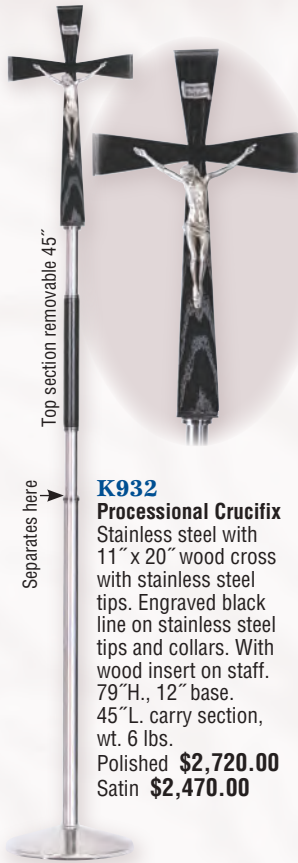

IHS
Emblem
\$115.00
extra

K251
Altar Cross
17" H.,
5" base.
\$835.00

K250
Candlestick
6 1/2" H.,
4" base,
7/8" socket.
\$455.00 ea.

Processional Crucifixes & Candlesticks

All crucifixes have the option of replacing corpus with an IHS emblem