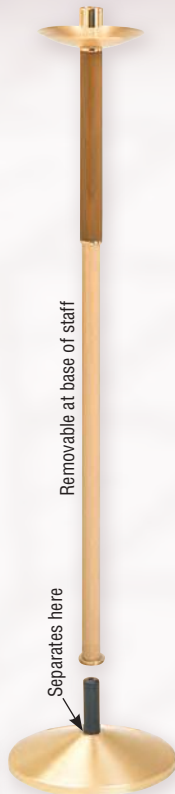

K961 Processional Candlestick
Satin bronze, with walnut insert on staff. 42"H., 1 1/2" socket. Removable at 10 1/2" base. **$1,245.00** ea.