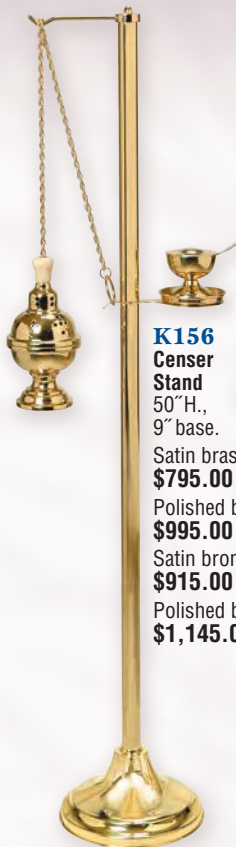

Censer Stands

Items shown on censer stands not included.

Removable reservoir sprinkler included →