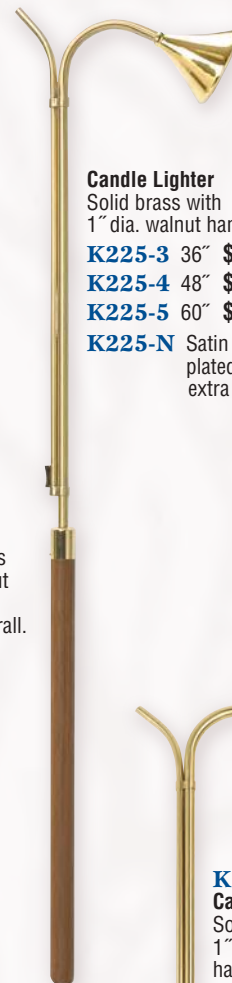

Candle Lighter
Solid brass with
1" dia. walnut handle.
K225-3 36" **$215.00**
K225-4 48" **$225.00**
K225-5 60" **$245.00**
K225-N Satin nickel
plated finish
extra **$60.00**

K148
Candle
Lighter
Solid brass
with walnut
handle.
20" L. overall.
$105.00