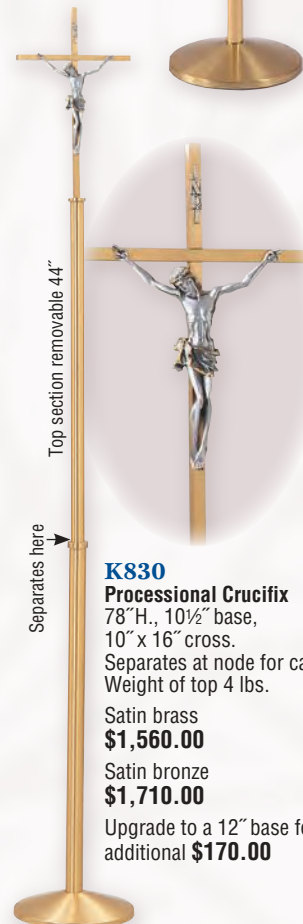

K1050
Processional Crucifix
Solid brass, polished finish. Satin finish on back of cross. Oak insert on shaft. Fleur-de-lis design with oxidized silver corpus and 'INRI'. Separates at node. 82" H., 12" base, 13" x 19" cross. 44" L. carry section, wt. 6 lbs.
$2,760.00

K1060
Processional Cross
Solid brass, two-tone finish. Cross with budded ends, filigree on face and oxidized silver 'IHS'. Separates at node. 82" H., 12" base, 13" x 18" cross. 44" L. carry section, wt. 5 lbs.
$2,855.00

K830
Processional Crucifix
78" H., 10½" base, 10" x 16" cross. Separates at node for carrying. Weight of top 4 lbs.
Satin brass
$1,560.00
Satin bronze
$1,710.00
Upgrade to a 12" base for an additional **$170.00**

Used with
K330, K730
and **K830**
Processional
Crucifixes