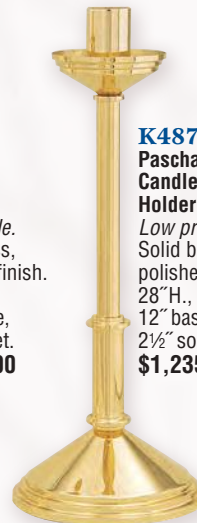

K873
Paschal
Candle
Holder
24k gold plated.
21¾"H.,
8¾" base,
2½" socket.
\$1,595.00

K875
Paschal
Candle
Holder
24k gold plated.
20"H., 9½" base,
2½" socket.
\$1,895.00

K99
Paschal
Candle
Holder
Low profile.
Solid brass,
two-tone finish.
28"H.,
10½" base,
2½" socket.
\$1,075.00