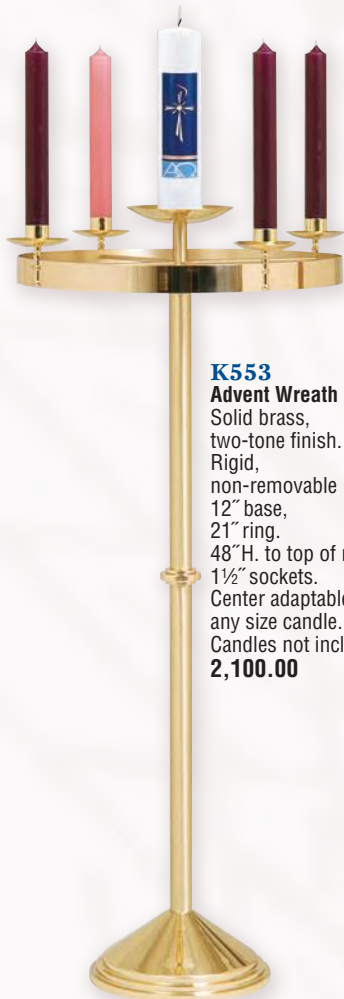

Advent Wreaths

Candles not included.

K552
Advent Wreath
Solid brass,
polished finish.
48" H. to top of ring,
10" 3-step base,
21" ring, 1½" sockets.
Center adaptable to
any size candle.
Candles not included.
\$2,785.00

K604
Advent Wreath
Solid brass, two-tone finish. 21" ring,
7¼" H. in center, with 1½" sockets.
Center adaptable to any size candle.
Candles not included.
\$1,490.00

K557
Advent Wreath
Hanging. Solid brass, two-tone finish. 36" H., 25" W.,
with 1½" sockets. 4 ft. of 1½" link chain included. Center
adaptable to any size candle. Candles not included.
\$1,975.00