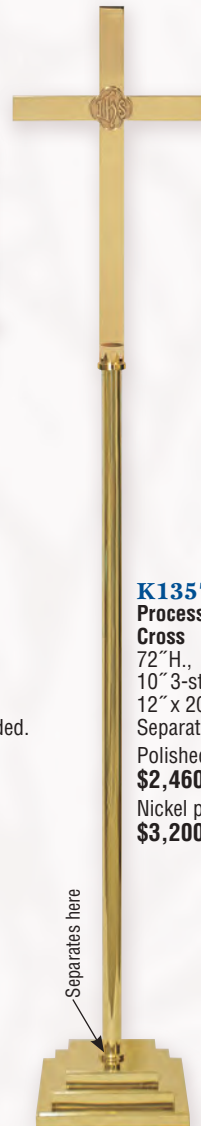

K1355

Paschal Candle Holder

48"H., 10" 3-step base, 1 15/16" socket. Polished brass **\$1,475.00**
Nickel plated **\$1,895.00**

K1358

Floor Candlestick

48"H., 10" 3-step base, 1 1/2" socket. Polished brass **\$1,425.00**
Nickel plated **\$1,895.00**