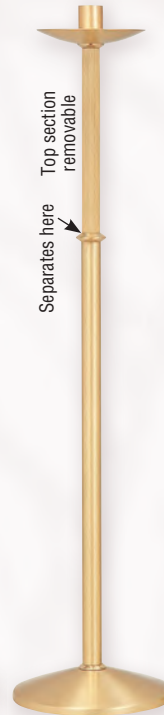

K602 Processional Torch
44"H., 10 1/2" base, 1 1/2" socket. Separates at node. Shaft of top section has textured finish. Satin brass **$855.00** Satin bronze **$895.00** Polished brass **$1,055.00** Polished bronze **$1,100.00**