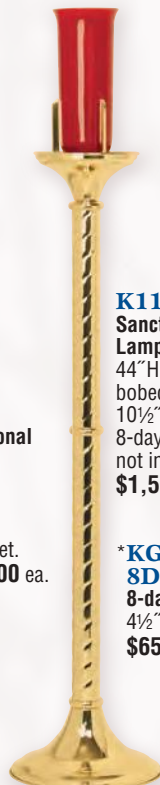

K1132 Altar Candelabra
Adjustable arms,
7/8" sockets. Candles not included.
7-light,
18"H., 7" base . . . **$1,380.00 ea.**
5-light,
16"H., 7" base . . . **$1,320.00 ea.**
3-light,
14"H., 5" base . . . **$1,260.00 ea.**

K1138
Processional
Candle
Holder
42"H.,
9" base,
1 1/2" socket.
$1,520.00 ea.

K1133
Sanctuary
Lamp
44"H. to
bobeche,
10 1/2" base.
8-day glass
not included.*
$1,570.00 ea.

***KGLOBE-
SDAY**
8-day Glass
4 1/2" x 10".
$65.00