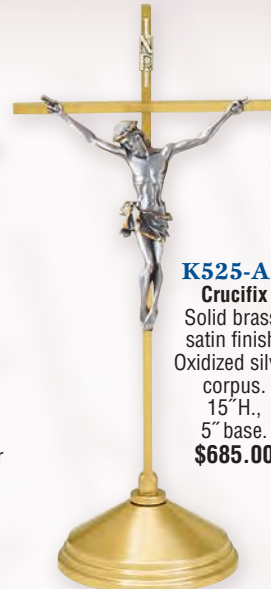

K544-AC
Altar Crucifix

K525-AC
Crucifix

Solid brass,
satin finish.
Oxidized silver
corpus.
15" H.,
5" base.
$685.00