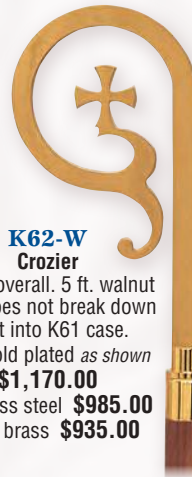

K62-W
Crozier
72" H. overall. 5 ft. walnut staff does not break down to fit into K61 case. 24k gold plated as shown **\$1,170.00**
Stainless steel **\$985.00**
Satin brass **\$935.00**

K227-1
Crozier Stand
Steel base and tube with nylon insert, satin brass-tone. Fits 1" staff. 11" H., 10" sq. base, wt. 13 lbs. For use with the K62-W crozier. **\$210.00**