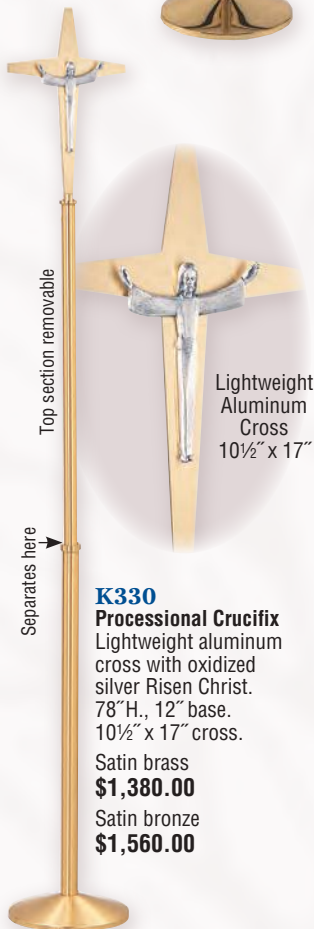

K330
Processional Crucifix
Lightweight aluminum cross with oxidized silver Risen Christ. 78" H., 12" base, 10½" x 17" cross.
Satin brass
$1,380.00
Satin bronze
$1,560.00