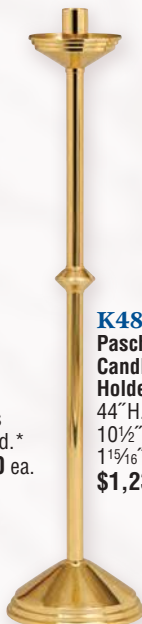

**K483
Sanctuary
Lamp**
44" H. to
bobeche,
10 1/2" base.
8-day glass
not included.*
$1,395.00 ea.

**K485
Paschal
Candle
Holder**
44" H.,
10 1/2" base,
1 15/16" socket.
$1,235.00 ea.