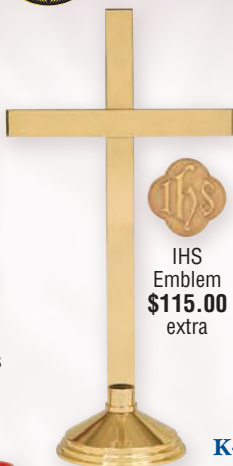

Sanctuary Appointments

Solid brass. High polished finish and clear lacquered.

K481 Cross
24" H., 7" base.
$985.00 ea.

K480 Candlestick
12" H., 5" base,
7/8" socket.
Candle not included.
$660.00 ea.