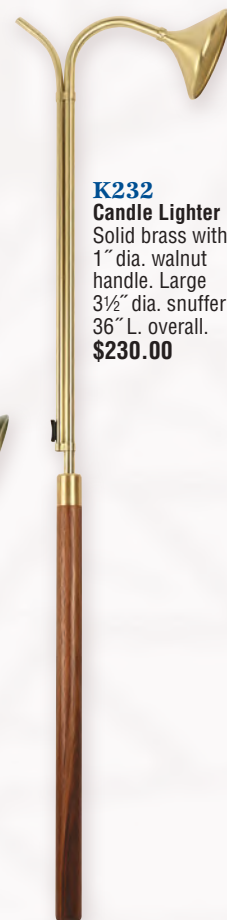

K232
Candle Lighter
Solid brass with
1" dia. walnut
handle. Large
3 1/2" dia. snuffer.
36" L. overall.
$230.00