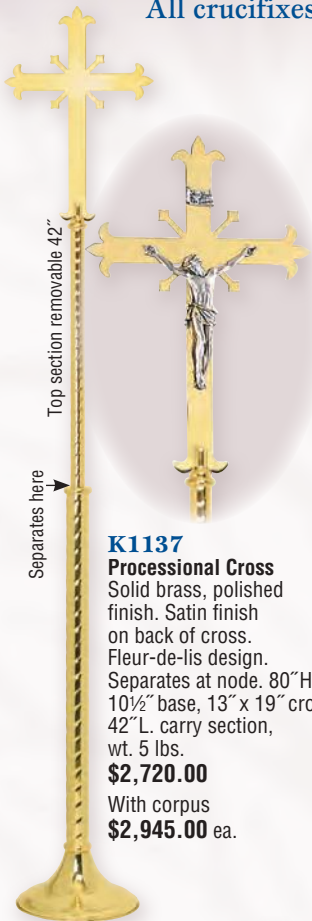

Processional Crucifixes & Candlesticks

All crucifixes have the option of replacing corpus with an IHS emblem

K1137
Processional Cross
Solid brass, polished finish. Satin finish on back of cross. Fleur-de-lis design. Separates at node. 80" H., 10½" base, 13" x 19" cross. 42" L. carry section, wt. 5 lbs.
$2,720.00
With corpus
$2,945.00 ea.