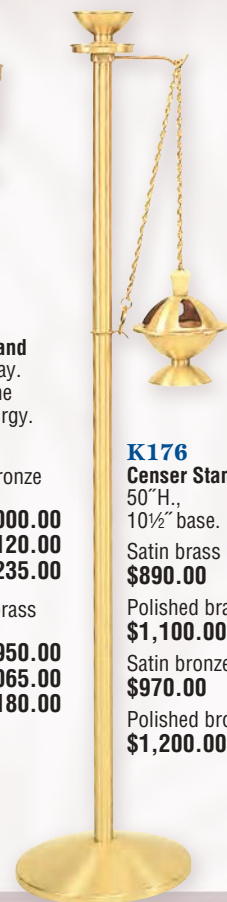

K88
Boat with Spoon
3" H., 2½" dia.
With hinged lid.

Satin brass \$170.00
Satin bronze \$185.00
Polished brass . . . \$190.00
Polished bronze \$200.00
24k gold plated \$305.00
Stainless steel . . . \$210.00

K188 Censer Stand
Solid bronze. 50"H., 9" base.
Satin bronze **\$900.00**
Polished bronze **1,125.00**

K191 Censer Stand
Stainless steel, polished finish. 50"H., 10½" base. **\$1,120.00**

K193 Wall Bracket
Back plate 2" x 10", ext. 10" from wall.
Two-tone brass **\$570.00**
Satin bronze... **\$615.00**

K327 Censer Stand
with 11" tray. Ideal for the funeral liturgy. 50"H.
Satin bronze
Base 9" . . . **\$1,000.00**
10½" **\$1,120.00**
12" . . **\$1,235.00**

Satin brass
Base 9" **950.00**
10½" **\$1,065.00**
12" . . **\$1,180.00**

K176 Censer Stand
50"H., 10½" base.
Satin brass **\$890.00**
Polished brass **\$1,100.00**
Satin bronze **\$970.00**
Polished bronze **\$1,200.00**

Banner Stands Solid brass.

Special Sizes: Height increases **\$8.00** per inch
Banner bar increases **\$8.00** per inch
Double bar increases **\$10.00** per inch