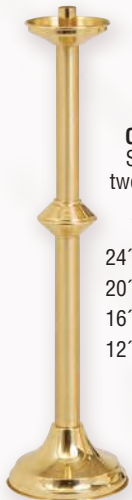

K137 Acolyte Candlestick
Solid brass, two-tone finish. 6" base, 7/8" socket. 24"H. **$575.00** 20"H. **$555.00** 16"H. **$535.00** 12"H. **$515.00**