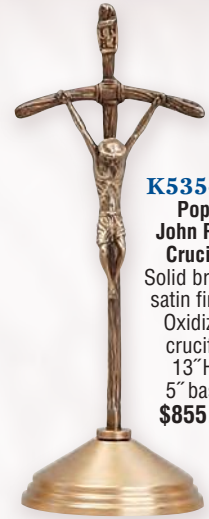

K525-AC
Crucifix

K535-AC
Pope John Paul Crucifix

Solid bronze,
satin finish.
Oxidized crucifix.
13" H.,
5" base.
$855.00

Solid brass, satin finish.
1 1/2" H., 2 1/2" x 2" base,
7/8" socket.
$110.00 ea.