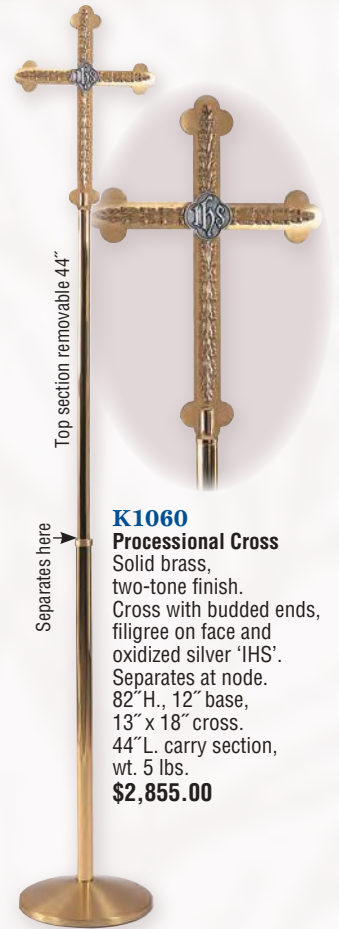

Processional Crucifixes & Candlesticks

All crucifixes have the option of replacing corpus with an IHS emblem

Used with
K330, K730
and **K830**
Processional
Crucifixes