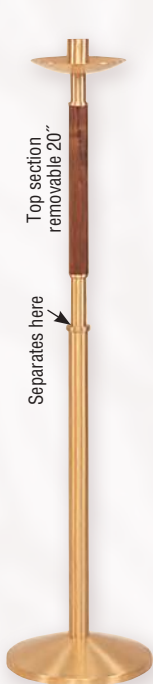

K631 Processional Candlestick
Satin bronze with walnut insert on staff. 42"H., 10 1/2" base, 1 1/2" socket. Separates at node. **$1,245.00** ea. Oak and satin brass available.