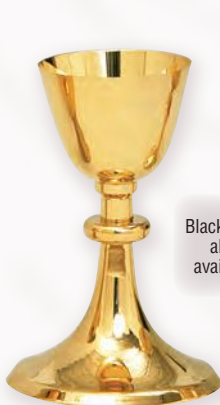

K596 Ciborium
24k gold plated. 7 3/4" H., 5" dia. cup,
500 host cap.
$785.00

Black node
also
available

24k gold plated. 5 1/4" bases.

K441 Chalice with 5 1/2" scale paten
8" H., 3 3/4" dia. cup, 10 oz. cap.
$770.00