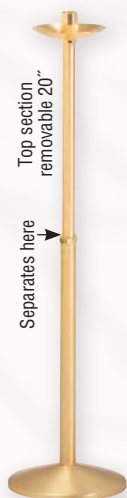

K621
Processional Candlestick
42" H., 10½" base, 1½" socket.
Satin brass
$895.00 ea.
Satin bronze
$980.00 ea.