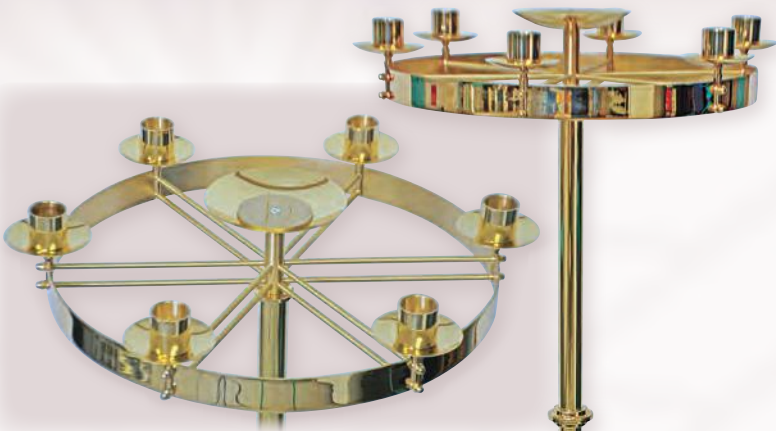

Lenten Items

K619
Lenten Wreath
Solid brass, two-tone finish.
48"H. to top of ring,
12" base, 21" ring,
6 positions on outer ring,
1½" sockets.
Center adaptable to
any size candle.
$2,985.00