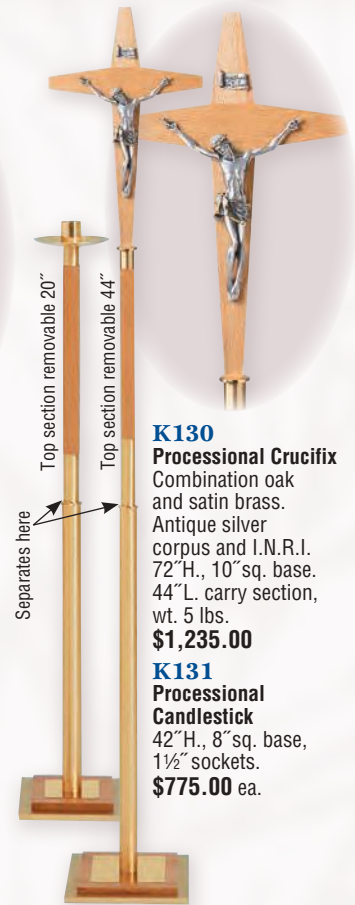

K130
Processional Crucifix
Combination oak and satin brass. Antique silver corpus and I.N.R.I. 72"H., 10" sq. base. 44"L. carry section, wt. 5 lbs.
$1,235.00
K131
Processional Candlestick
42"H., 8" sq. base, 1½" sockets.
$775.00 ea.