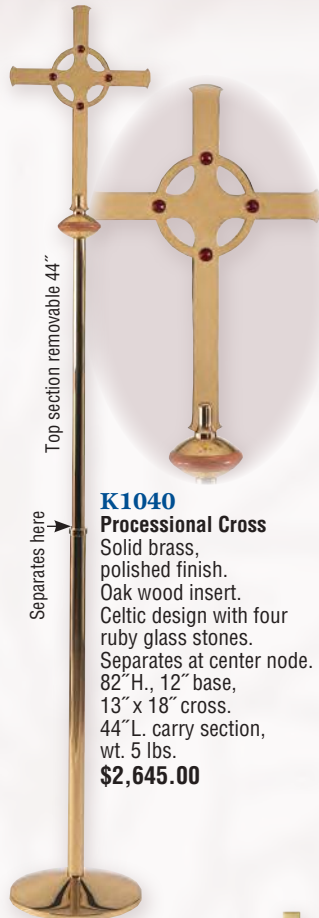

K1137
Processional Cross
Solid brass, polished finish. Satin finish on back of cross. Fleur-de-lis design. Separates at node. 80" H., 10½" base, 13" x 19" cross. 42" L. carry section, wt. 5 lbs.
$2,720.00
With corpus
$2,945.00 ea.

K1040
Processional Cross
Solid brass, polished finish. Oak wood insert. Celtic design with four ruby glass stones. Separates at center node. 82" H., 12" base, 13" x 18" cross. 44" L. carry section, wt. 5 lbs.
$2,645.00