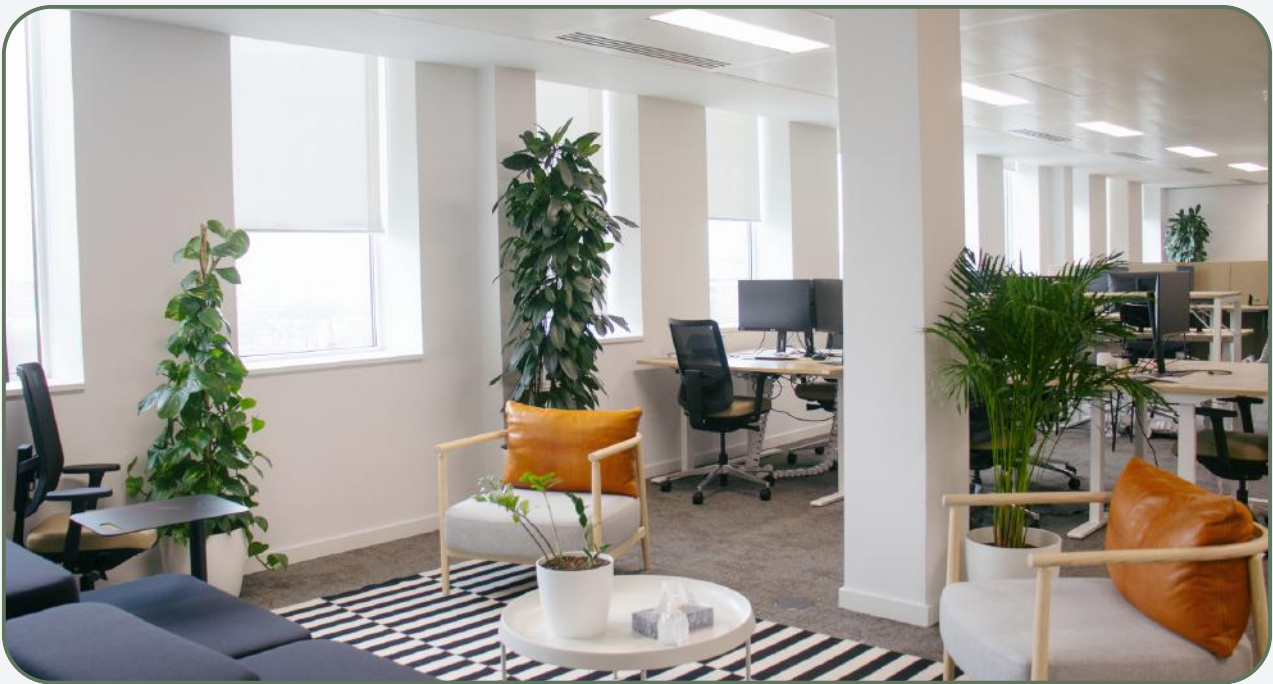

Impact

Simon-Kucher's office space has been elevated into a more functional and uplifting environment with a refreshed and modern identity. The greenery has created a more balanced and inviting work space for staff and visitors.

Miro Offices

Project overview

We partnered with Miro to create a biophilic Fleet Street office, using plants and natural elements to enhance aesthetics, wellbeing, and productivity, while promoting a healthier, more inspiring space for employees.

Goal

Miro aimed to reflect its dynamic ethos through biophilic design, creating a healthier, greener workplace supporting employee creativity and wellbeing.

Solutions

We structured the office into zones for various work styles, each with tailored planting schemes - from calm, minimal arrangements in focus areas to lush, vibrant greenery in collaborative spaces.