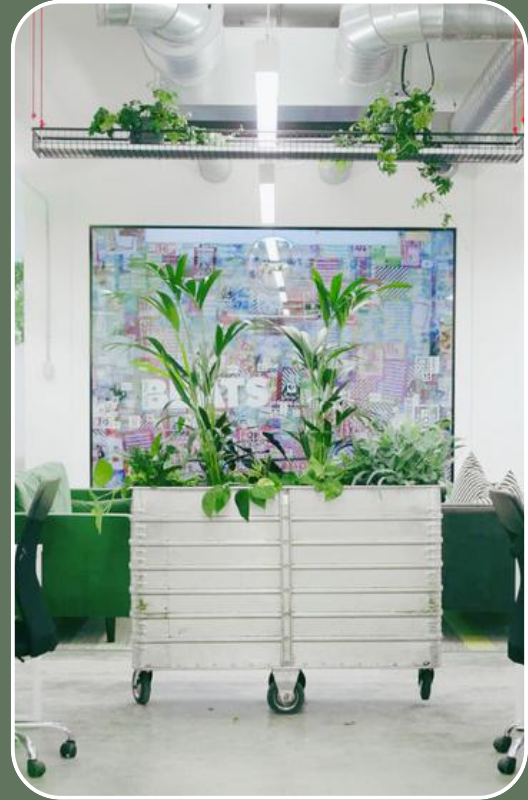

Solutions

To maximise greenery in limited space, we installed ceiling and wall-mounted planters, vertical plant pillars, and Live Pictures - integrating bold, space-efficient planting that adds texture, depth, and visual impact.

Impact

eOffice's greenery promotes wellbeing, creativity, and sustainability, using space-efficient, low-water designs like vertical planters and Live Pictures.

Forever Beta

Project overview

Forever Beta partnered with us to create a vibrant, nature-inspired workspace using biophilic design, promoting creativity, wellbeing, and sustainability throughout the office.

Goal

To incorporate natural elements into the office space, enhancing air quality, boosting employee productivity, and fostering a calming, aesthetically pleasing atmosphere.

Solutions

We transformed Forever Beta's industrial space with creative space-saving planting — suspended trays, vintage bottle planters, hanging pots, and sculptural succulents — blending greenery seamlessly into their bold, collaborative workspace.