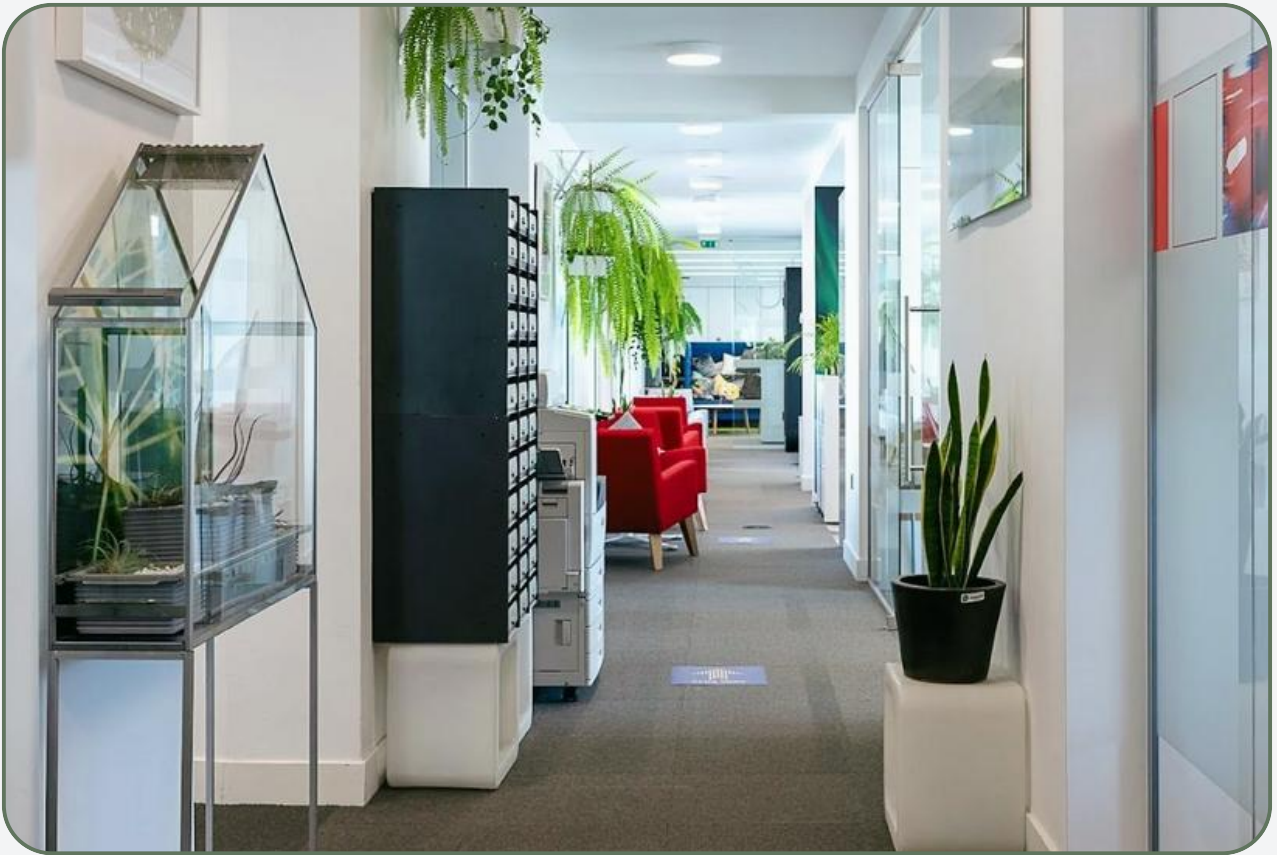

Impact

eOffice's greenery promotes wellbeing, creativity, and sustainability, using space-efficient, low-water designs like vertical planters and Live Pictures.