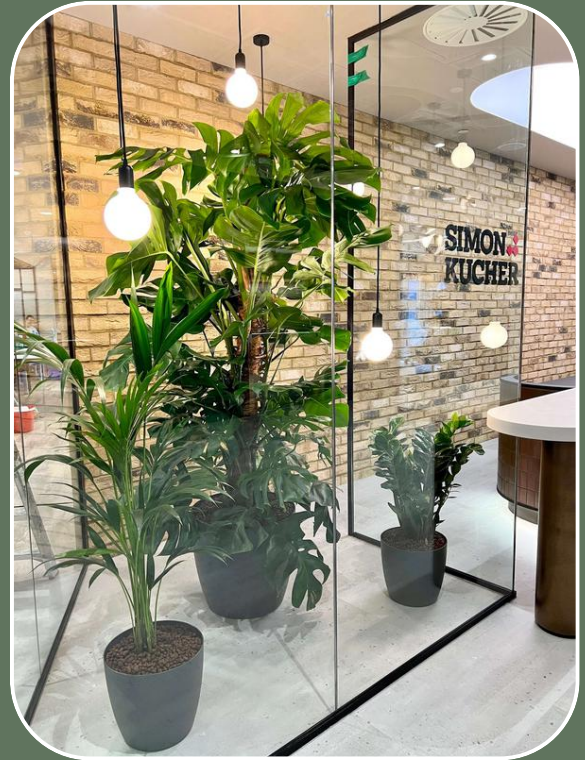

Case Studies

En

Finsbury
Park

MERISTEM
DESIGN

Simon-Kucher

Project overview

We worked with Simon-Kucher to bring greenery to their open-plan office space. The project focused on creating spatial division whilst introducing biodiversity to create an office that's welcoming, calming and visually appealing.