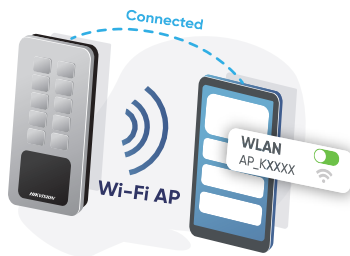

VANDAL-PROOF Access Control Terminal

Unified Security with Robust Protection

Slim design

Suitable for installation in space limited area

Robust

IP65 & IK08 protections

Easy to use

Simple web configuration using AP mode on mobile or PC client

Moisture protection

Multiple authentication methods

Cards

Fingerprints

PIN Codes

Bluetooth

Easy device configuration & operation

1 Easy device connection via AP mode (Wi-Fi supported)

2 Easy web configuration via mobile device or PC

3 Remote access control via the Hik-Connect App or mobile web

Product showcase

Model DS-K1T805 Series

Operation system	Linux
Card type	M1, EM
Card capacity	100,000
Fingerprint capacity	3,000 (optional)
Event capacity	100,000
Bluetooth	Support (optional)
Wi-Fi	Support (optional)
Material	Aluminum alloy
Protection levels	IP65, IK08