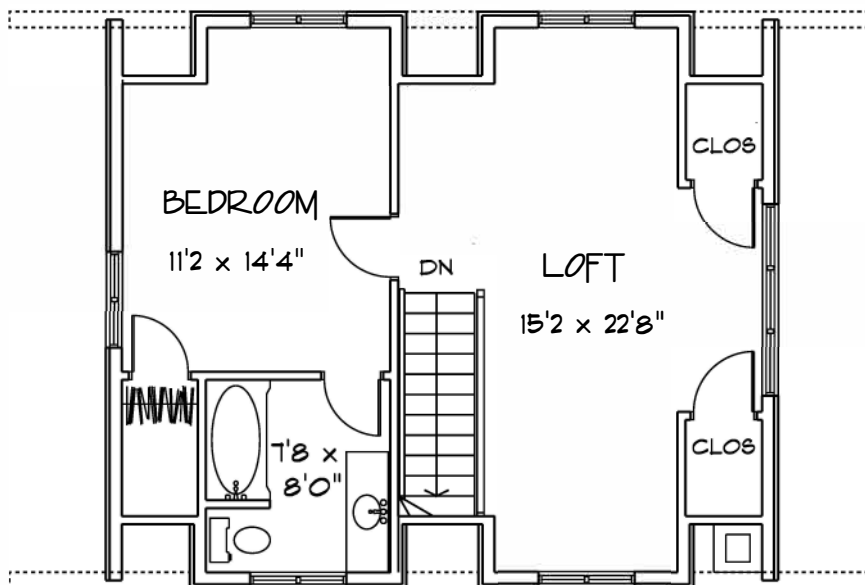

ECOLOG HOMES

28'0" Garter Lake
672 sq. FT.

ECOLOG

HOMES

32'0" Island Lake
768 sq. FT.

ECOLOG HOMES

32'0" Wildcat Lake
768 sq. FT.

ECOLOG HOMES

36'0" Kelly Lake
864 sq. FT.

ECOLOG HOMES

36'0" Nugget Lake

864 sq. FT.

ECOLOG HOMES

36'0" Wolf Lake

864 sq. FT.

ECOLOG HOMES

40'0" Blue Lake
960 sq. FT.

ECOLOG HOMES

40'0" Depot Lake
960 sq. FT.

ECOLOG HOMES

44·0" Raven Lake
1056 sq. FT.

ECOLOG HOMES

44'0" Buck Lake

1056 sq. FT.

ECOLOG HOMES

44'0" Sunday Lake
1056 sq. FT.

ECOLOG

HOMES

48'0" Sprucehen Lake

152 sq. FT.

ECOLOG HOMES

48'0" Lost Lake