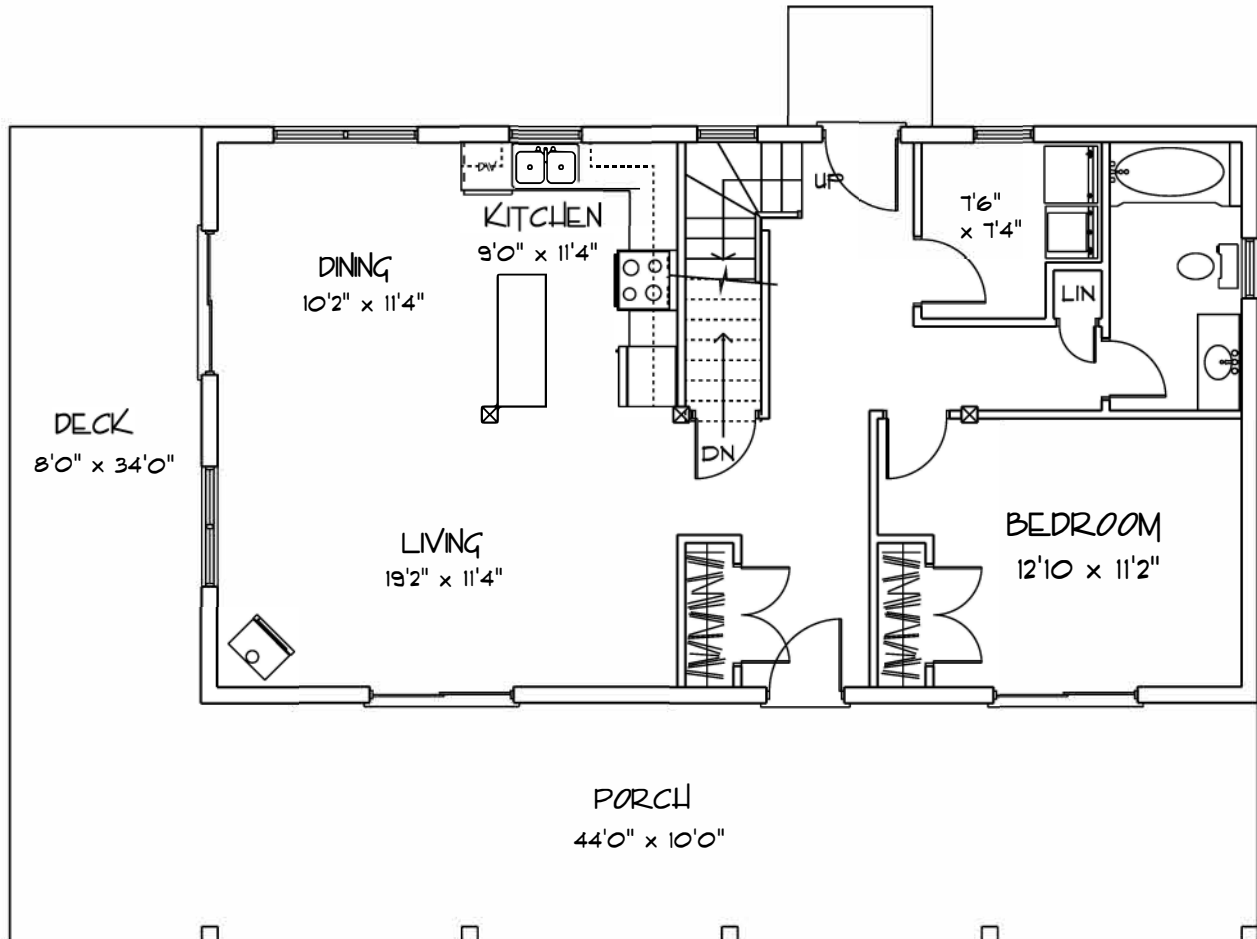

40'0" Blue Lake
960 sq. FT.

ECOLOG HOMES

40'0" Depot Lake
960 sq. FT.

ECOLOG HOMES

44·0" Raven Lake
1056 sq. FT.

ECOLOG HOMES

44'0" Buck Lake

1056 sq. FT.

ECOLOG HOMES

44'0" Sunday Lake
1056 sq. FT.

ECOLOG

HOMES

48'0" Sprucehen Lake

152 sq. FT.

ECOLOG HOMES

48'0" Lost Lake

1152 sq. FT.

ECOLOG

HOMES

SINGLE WING-L'Azure Lake

1248 sq. FT.

OPTIONAL DECK

20'0" x 24'0" WING

24'0" x 32'0" WING