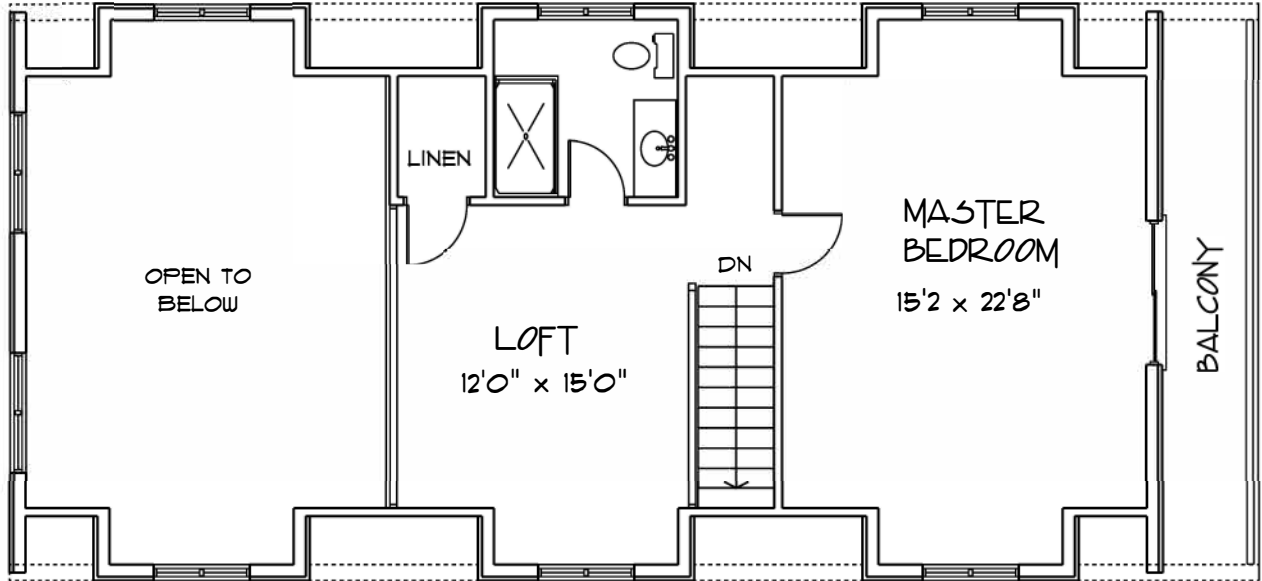

40'0" Blue Lake
960 sq. FT.

ECOLOG HOMES

40'0" Depot Lake
960 sq. FT.

ECOLOG HOMES

44·0" Raven Lake
1056 sq. FT.

ECOLOG HOMES

44'0" Buck Lake

1056 sq. FT.

ECOLOG HOMES

44'0" Sunday Lake
1056 sq. FT.

ECOLOG

HOMES

48'0" Sprucehen Lake

152 sq. FT.

ECOLOG HOMES

48'0" Lost Lake