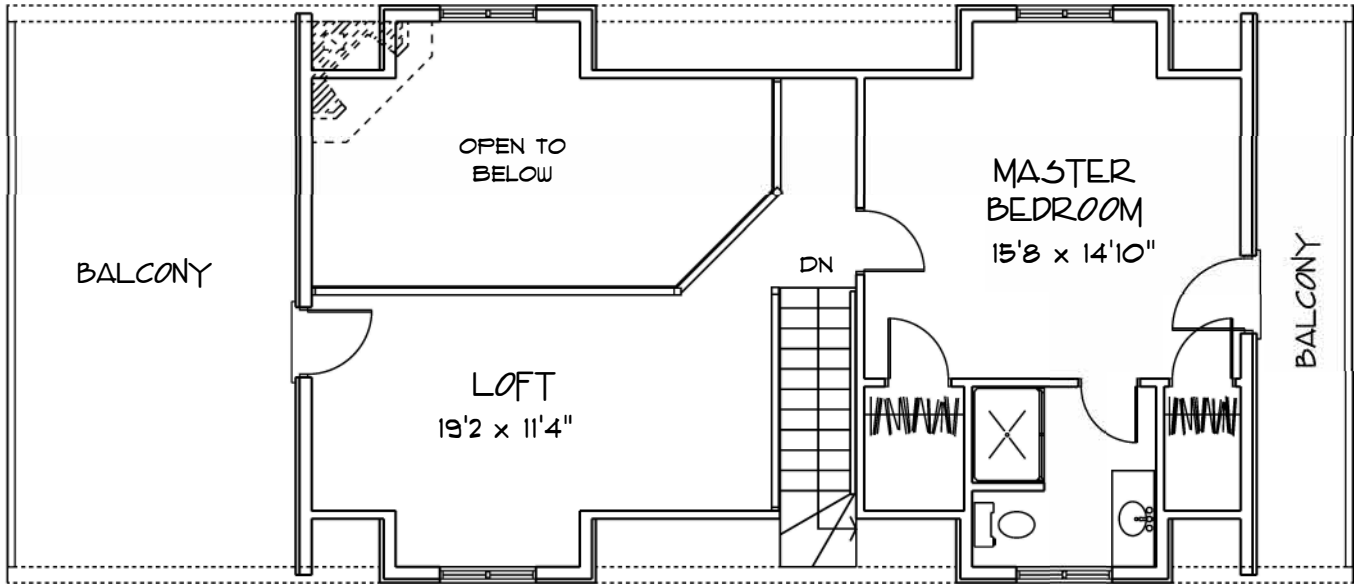

40'0" Blue Lake
960 sq. FT.

ECOLOG HOMES

40'0" Depot Lake
960 sq. FT.

ECOLOG HOMES

44·0" Raven Lake
1056 sq. FT.

ECOLOG HOMES

44'0" Buck Lake

1056 sq. FT.

ECOLOG HOMES

44'0" Sunday Lake
1056 sq. FT.

ECOLOG

HOMES

48'0" Sprucehen Lake

152 sq. FT.

ECOLOG HOMES

48'0" Lost Lake

1152 sq. FT.

ECOLOG

HOMES

SINGLE WING-L'Azure Lake

1248 sq. FT.

OPTIONAL DECK

20'0" x 24'0" WING

24'0" x 32'0" WING