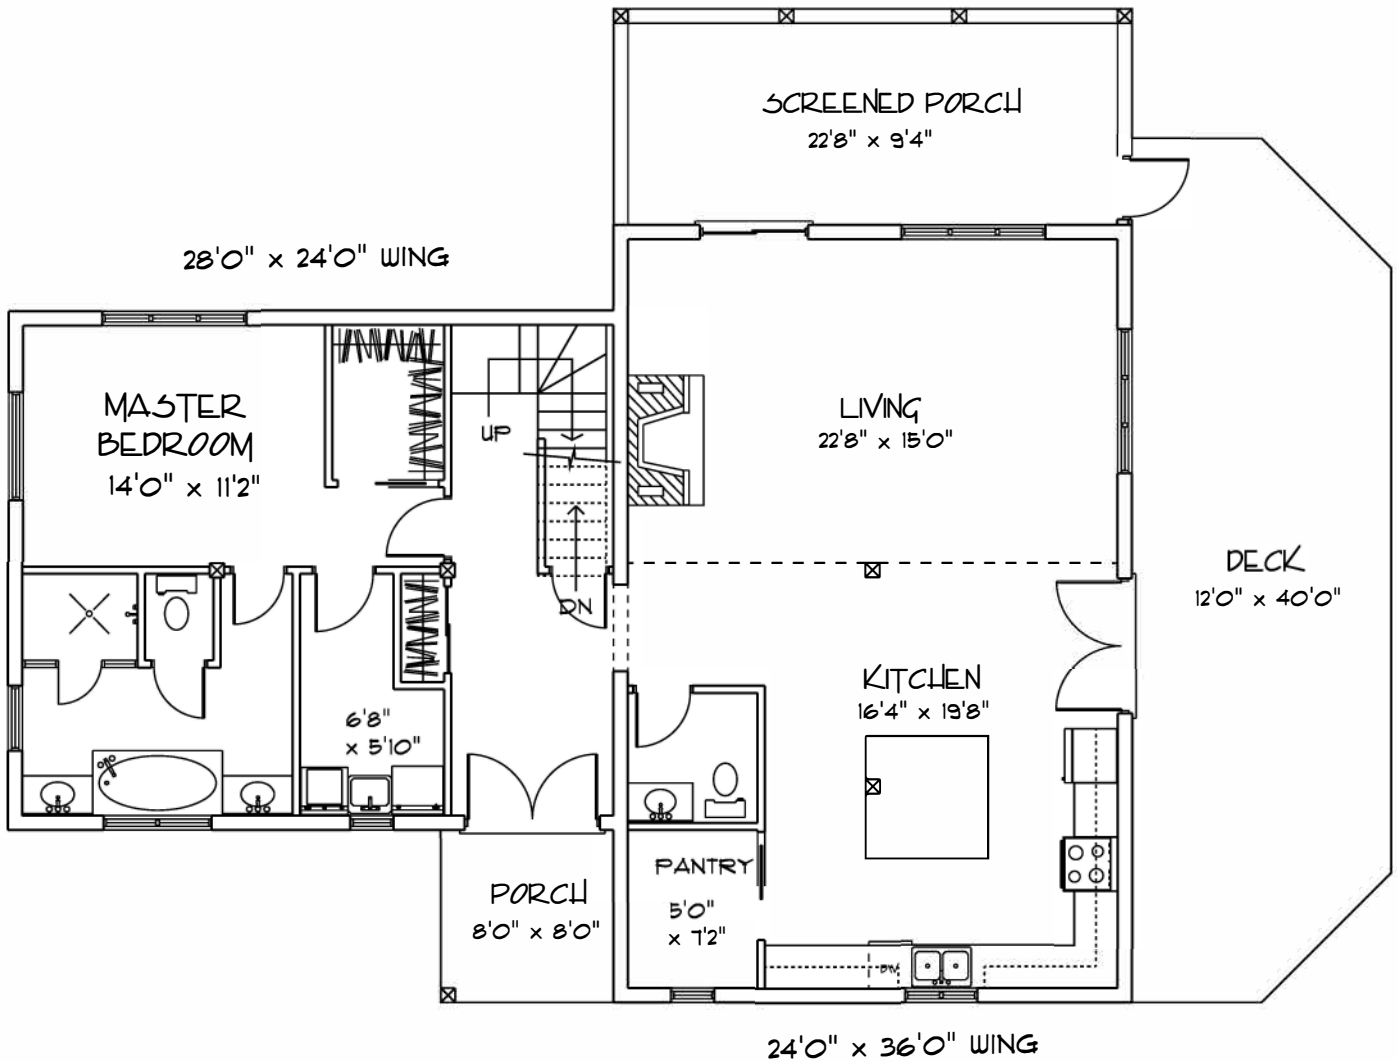

ECOLOG HOMES

44'0" Sunday Lake
1056 sq. FT.

ECOLOG

HOMES

48'0" Sprucehen Lake

152 sq. FT.

ECOLOG HOMES

48'0" Lost Lake

1152 sq. FT.

ECOLOG

HOMES

SINGLE WING-L'Azure Lake

1248 sq. FT.

OPTIONAL DECK

20'0" x 24'0" WING

24'0" x 32'0" WING

ECOLOG

HOMES

SINGLE WING-Loon Lake

1536 sq. FT.

ECOLOG

HOMES

OPTIONAL DECK

SINGLE WING-Moose Lake

1344 sq. FT.

ECOLOG HOMES

SINGLE WING-Macdonald Lake

1440 sq. FT.

ECOLOG

HOMES

DOUBLE WING-Rainbow Lake

1632 sq. FT.