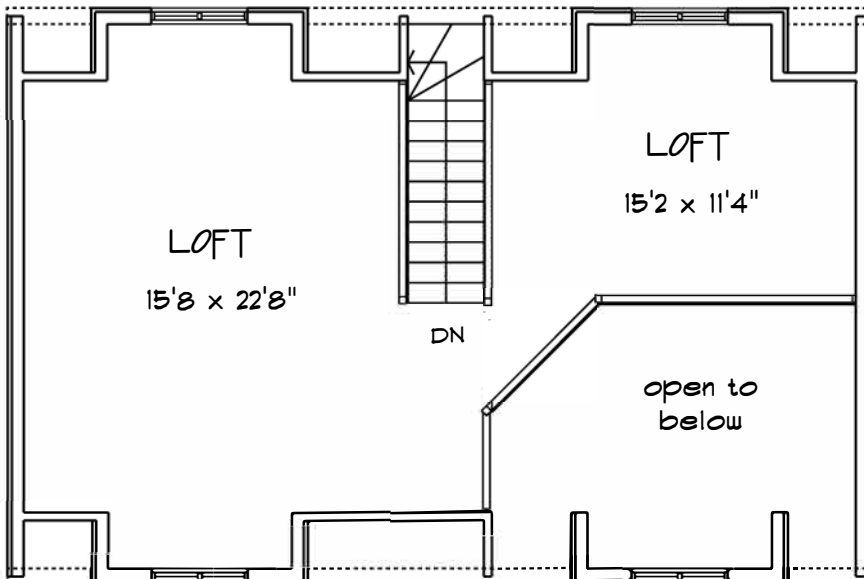

ECOLOG HOMES

28'0" Garter Lake
672 sq. FT.

ECOLOG

HOMES

32'0" Island Lake
768 sq. FT.

ECOLOG HOMES

32'0" Wildcat Lake
768 sq. FT.

ECOLOG HOMES

36'0" Kelly Lake
864 sq. FT.

ECOLOG HOMES

36'0" Nugget Lake

864 sq. FT.

ECOLOG HOMES

36'0" Wolf Lake

864 sq. FT.

ECOLOG HOMES

40'0" Blue Lake
960 sq. FT.

ECOLOG HOMES

40'0" Depot Lake
960 sq. FT.

ECOLOG HOMES

44·0" Raven Lake
1056 sq. FT.

ECOLOG HOMES

44'0" Buck Lake

1056 sq. FT.