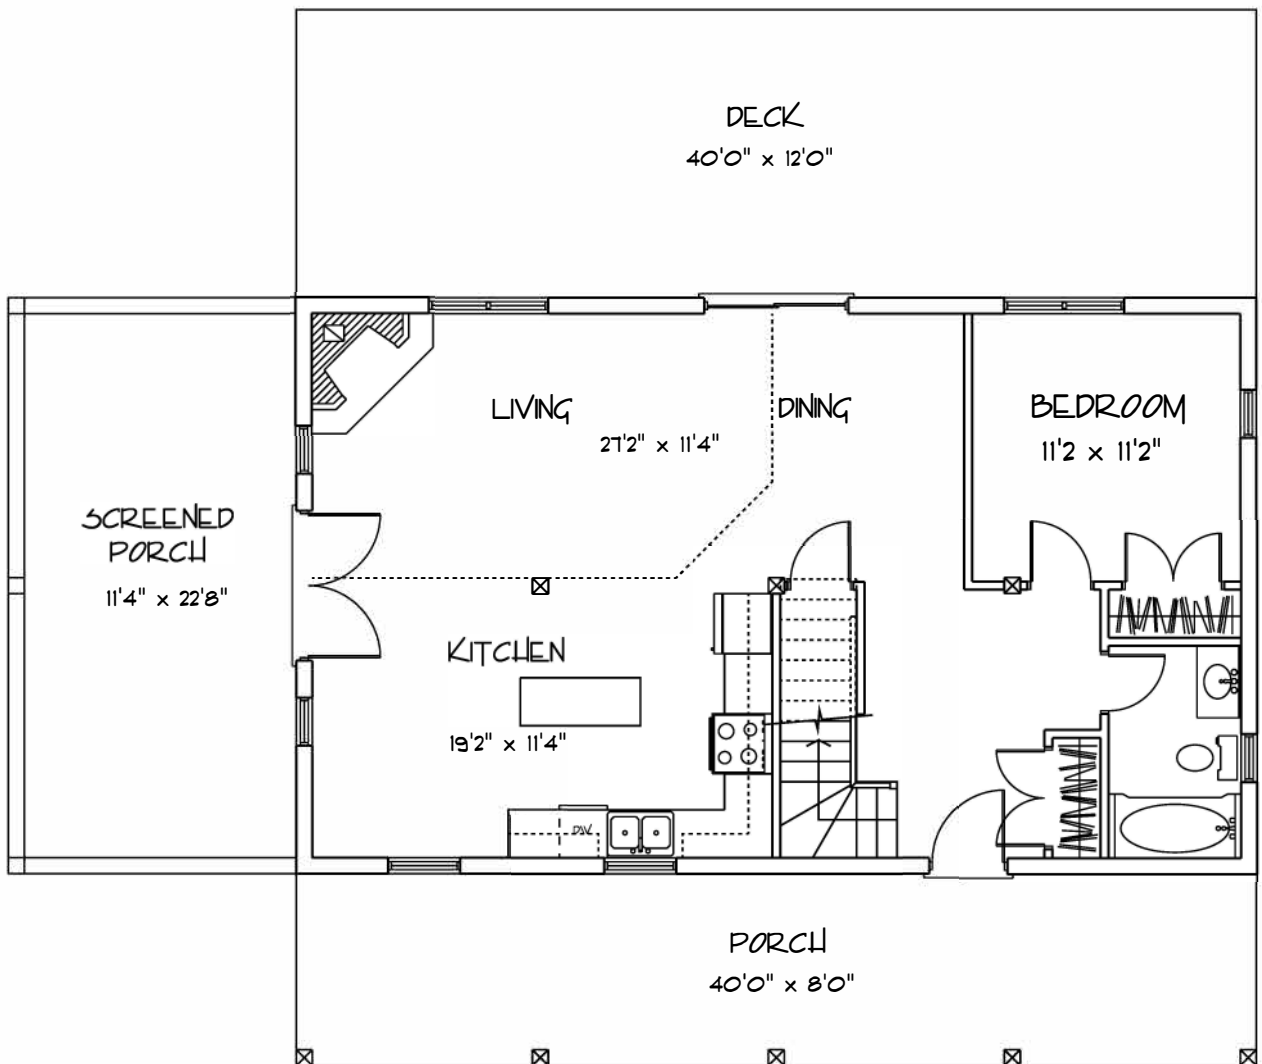

40'0" Blue Lake
960 sq. FT.

ECOLOG HOMES

40'0" Depot Lake
960 sq. FT.

ECOLOG HOMES

44·0" Raven Lake
1056 sq. FT.

ECOLOG HOMES

44'0" Buck Lake

1056 sq. FT.

ECOLOG HOMES

44'0" Sunday Lake
1056 sq. FT.

ECOLOG

HOMES

48'0" Sprucehen Lake

152 sq. FT.

ECOLOG HOMES

48'0" Lost Lake

1152 sq. FT.

ECOLOG

HOMES

SINGLE WING-L'Azure Lake

1248 sq. FT.

OPTIONAL DECK

20'0" x 24'0" WING

24'0" x 32'0" WING

ECOLOG

HOMES

SINGLE WING-Loon Lake

1536 sq. FT.

ECOLOG

HOMES

OPTIONAL DECK

SINGLE WING-Moose Lake