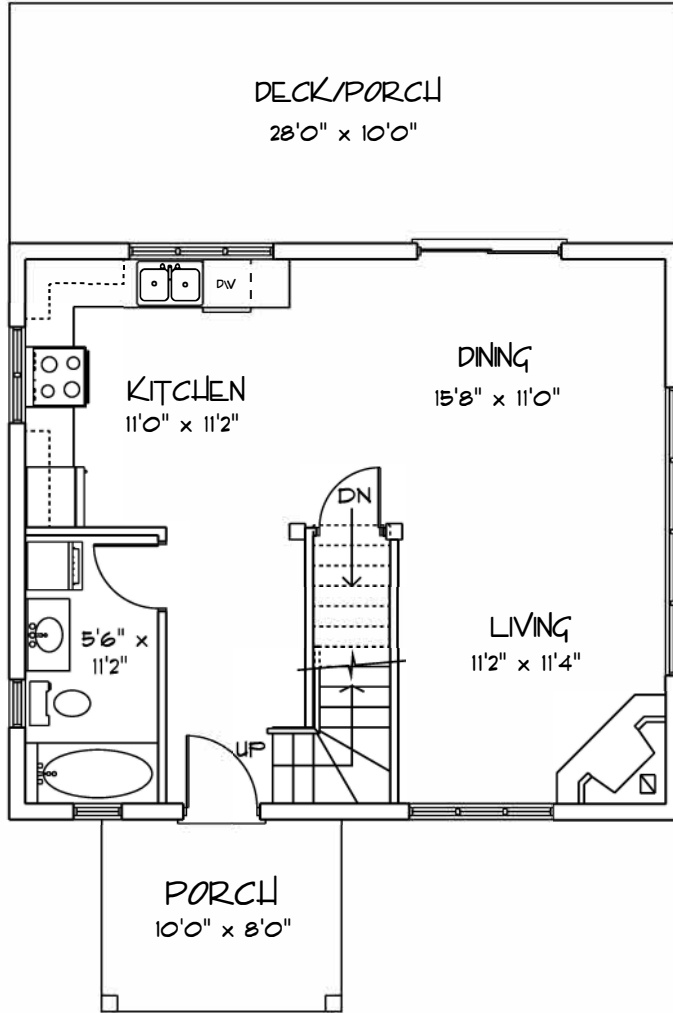

ECOLOG HOMES

28'0" Garter Lake
672 sq. FT.

ECOLOG

HOMES

32'0" Island Lake
768 sq. FT.

ECOLOG HOMES

32'0" Wildcat Lake
768 sq. FT.

ECOLOG HOMES

36'0" Kelly Lake
864 sq. FT.

ECOLOG HOMES

36'0" Nugget Lake

864 sq. FT.

ECOLOG HOMES

36'0" Wolf Lake

864 sq. FT.

ECOLOG HOMES

40'0" Blue Lake
960 sq. FT.

ECOLOG HOMES

40'0" Depot Lake
960 sq. FT.

ECOLOG HOMES

44·0" Raven Lake
1056 sq. FT.

ECOLOG HOMES

44'0" Buck Lake

1056 sq. FT.

ECOLOG HOMES

44'0" Sunday Lake
1056 sq. FT.

ECOLOG

HOMES

48'0" Sprucehen Lake

152 sq. FT.

ECOLOG HOMES

48'0" Lost Lake