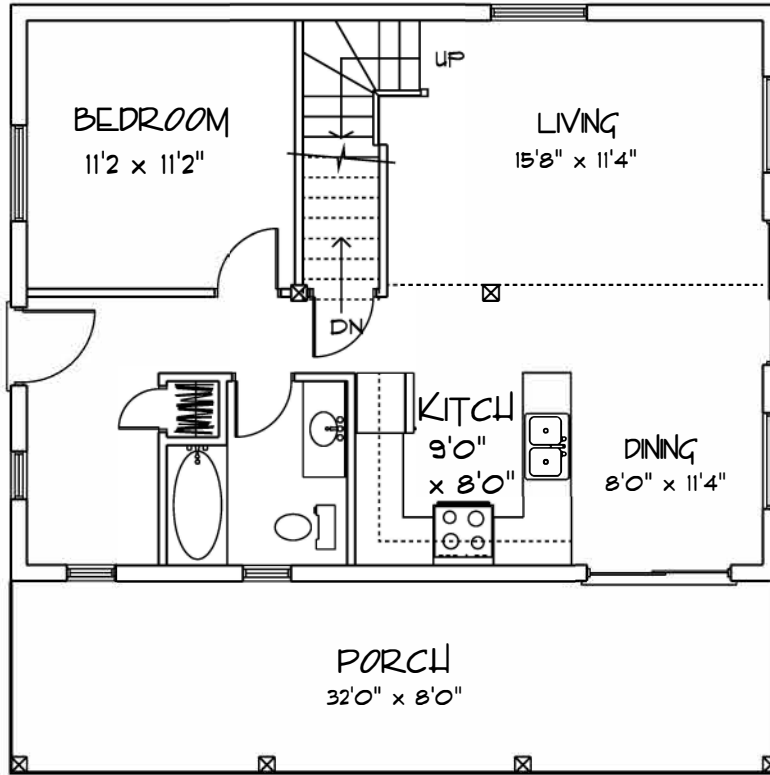

ECOLOG HOMES

28'0" Garter Lake
672 sq. FT.

ECOLOG

HOMES

32'0" Island Lake
768 sq. FT.

ECOLOG HOMES

32'0" Wildcat Lake
768 sq. FT.

ECOLOG HOMES

36'0" Kelly Lake
864 sq. FT.

ECOLOG HOMES

36'0" Nugget Lake

864 sq. FT.

ECOLOG HOMES

36'0" Wolf Lake

864 sq. FT.

ECOLOG HOMES

40'0" Blue Lake
960 sq. FT.

ECOLOG HOMES

40'0" Depot Lake
960 sq. FT.

ECOLOG HOMES

44·0" Raven Lake
1056 sq. FT.

ECOLOG HOMES

44'0" Buck Lake

1056 sq. FT.