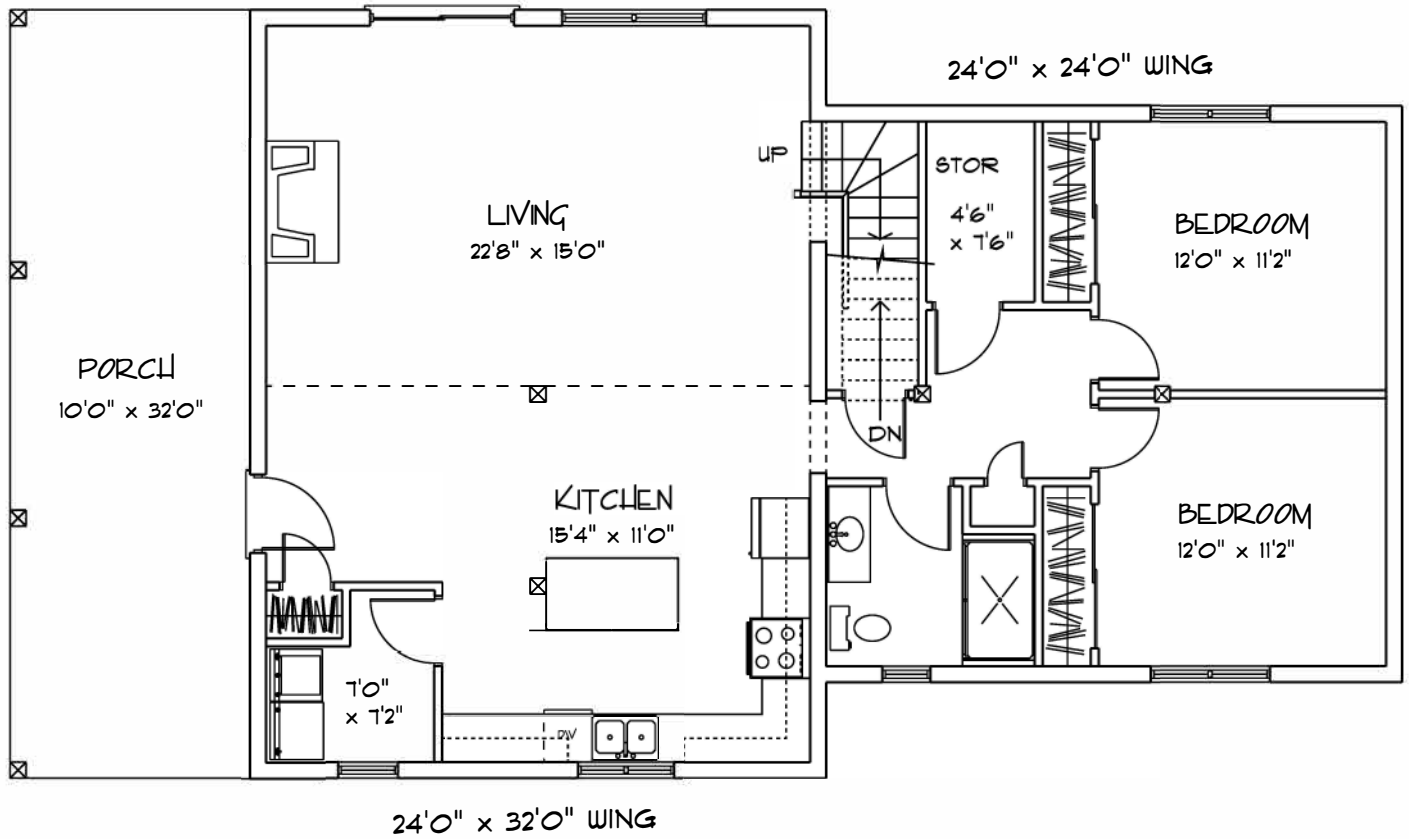

1152 sq. FT.

ECOLOG

HOMES

SINGLE WING-L'Azure Lake

1248 sq. FT.

OPTIONAL DECK

20'0" x 24'0" WING

24'0" x 32'0" WING

ECOLOG

HOMES

SINGLE WING-Loon Lake

1536 sq. FT.

ECOLOG

HOMES

OPTIONAL DECK

SINGLE WING-Moose Lake

1344 sq. FT.

ECOLOG HOMES

SINGLE WING-Macdonald Lake

1440 sq. FT.

ECOLOG

HOMES

DOUBLE WING-Rainbow Lake

1632 sq. FT.