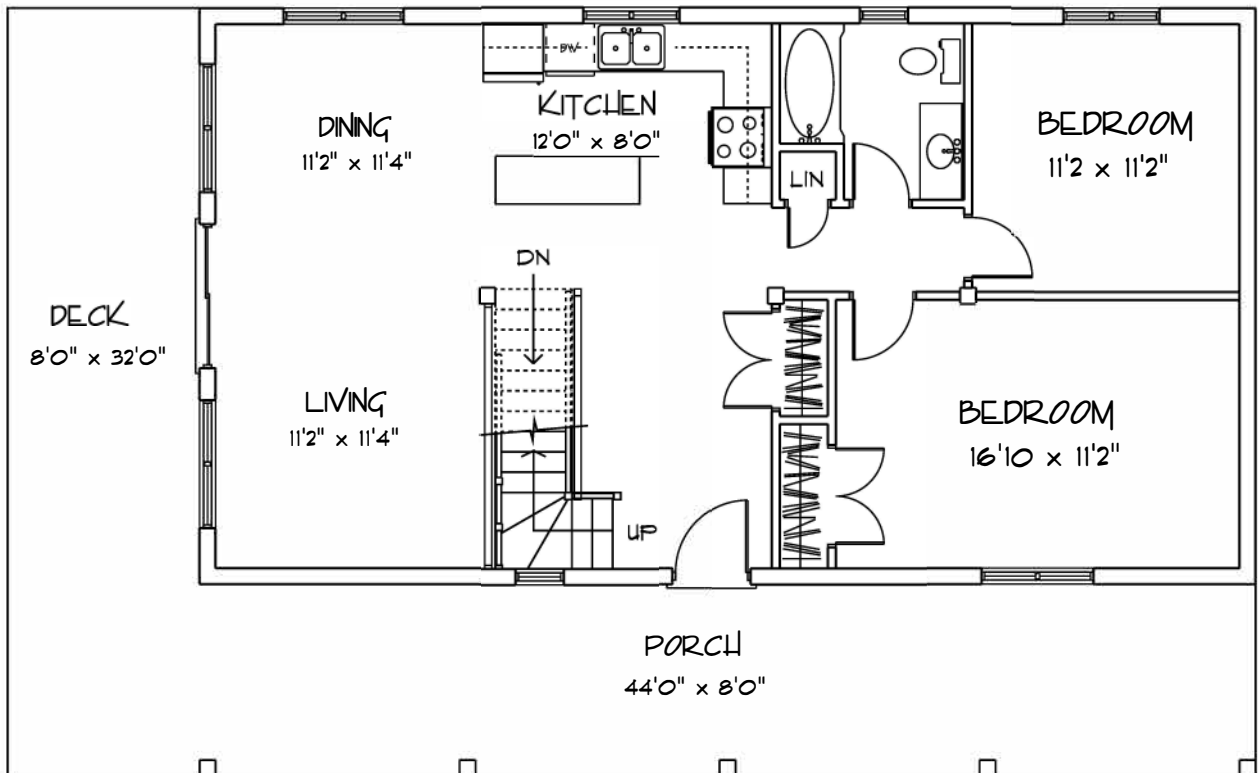

40'0" Blue Lake
960 sq. FT.

ECOLOG HOMES

40'0" Depot Lake
960 sq. FT.

ECOLOG HOMES

44·0" Raven Lake
1056 sq. FT.

ECOLOG HOMES

44'0" Buck Lake

1056 sq. FT.

ECOLOG HOMES

44'0" Sunday Lake
1056 sq. FT.

ECOLOG

HOMES

48'0" Sprucehen Lake

152 sq. FT.

ECOLOG HOMES

48'0" Lost Lake

1152 sq. FT.

ECOLOG

HOMES

SINGLE WING-L'Azure Lake

1248 sq. FT.

OPTIONAL DECK

20'0" x 24'0" WING

24'0" x 32'0" WING