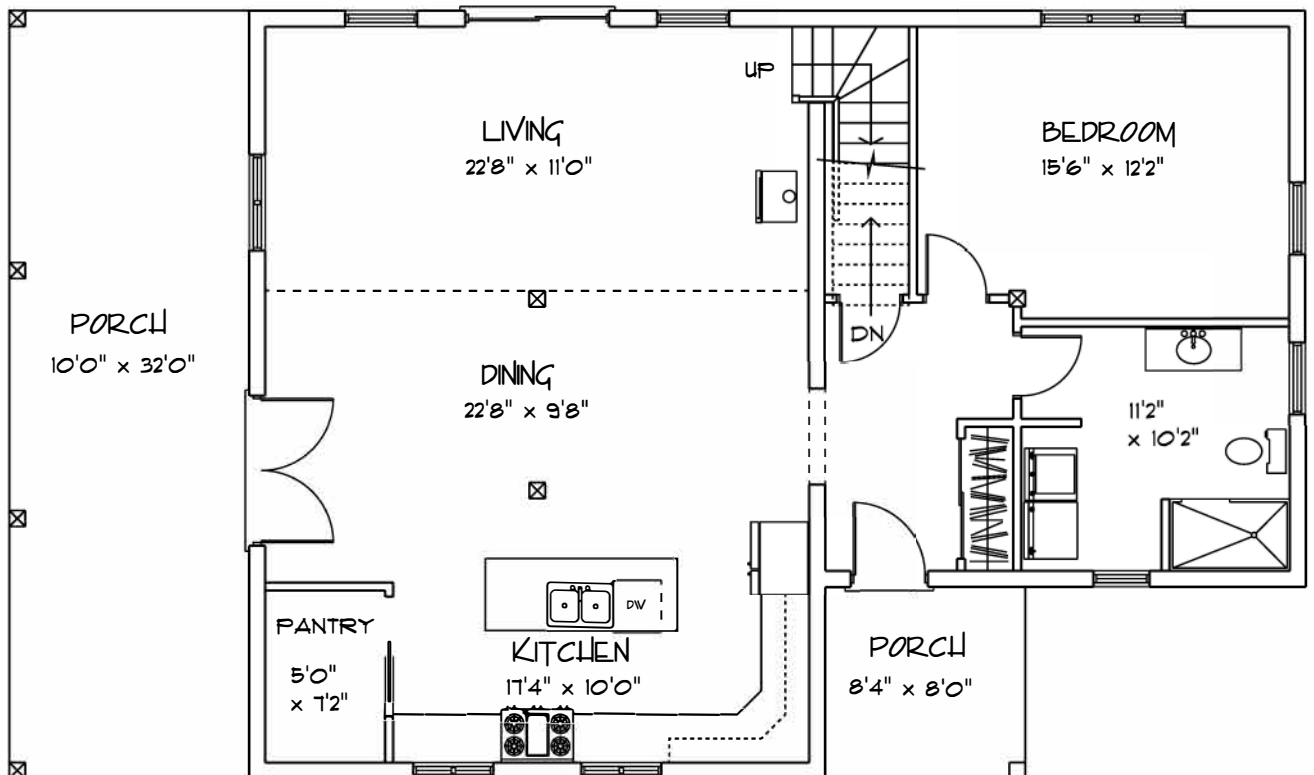

1152 sq. FT.

ECOLOG

HOMES

SINGLE WING-L'Azure Lake

1248 sq. FT.

OPTIONAL DECK

20'0" x 24'0" WING

24'0" x 32'0" WING

ECOLOG

HOMES

SINGLE WING-Loon Lake

1536 sq. FT.

ECOLOG

HOMES

OPTIONAL DECK

SINGLE WING-Moose Lake

1344 sq. FT.

ECOLOG HOMES

SINGLE WING-Macdonald Lake

1440 sq. FT.

ECOLOG

HOMES

DOUBLE WING-Rainbow Lake

1632 sq. FT.