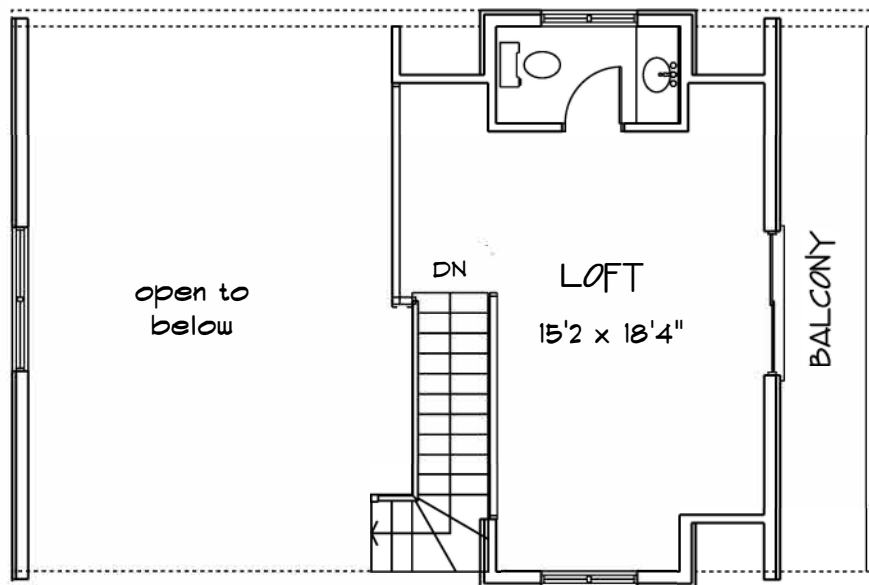

ECOLOG HOMES

28'0" Garter Lake
672 sq. FT.

ECOLOG

HOMES

32'0" Island Lake
768 sq. FT.

ECOLOG HOMES

32'0" Wildcat Lake
768 sq. FT.

ECOLOG HOMES

36'0" Kelly Lake
864 sq. FT.

ECOLOG HOMES

36'0" Nugget Lake

864 sq. FT.

ECOLOG HOMES

36'0" Wolf Lake

864 sq. FT.

ECOLOG HOMES

40'0" Blue Lake
960 sq. FT.

ECOLOG HOMES

40'0" Depot Lake
960 sq. FT.

ECOLOG HOMES

44·0" Raven Lake
1056 sq. FT.

ECOLOG HOMES

44'0" Buck Lake

1056 sq. FT.

ECOLOG HOMES

44'0" Sunday Lake
1056 sq. FT.

ECOLOG

HOMES

48'0" Sprucehen Lake

152 sq. FT.

ECOLOG HOMES

48'0" Lost Lake