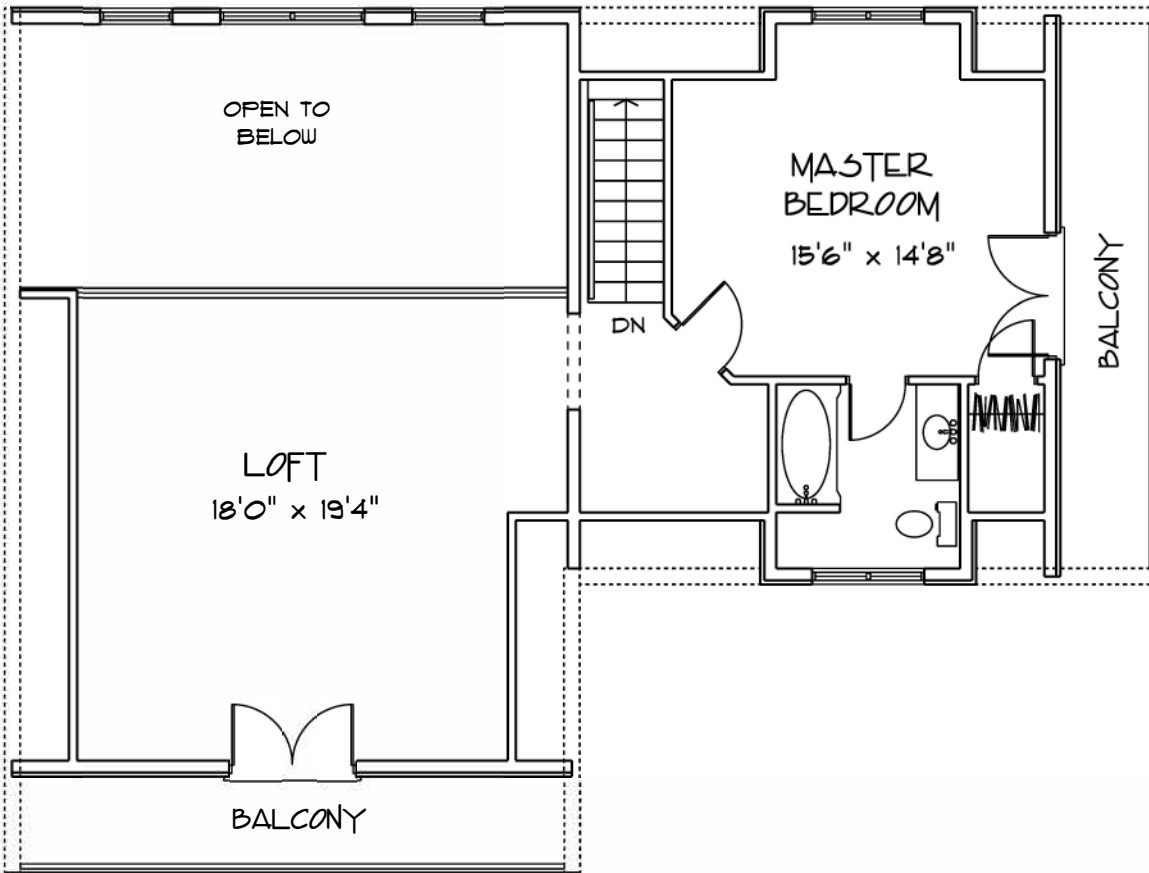

1152 sq. FT.

ECOLOG

HOMES

SINGLE WING-L'Azure Lake

1248 sq. FT.

OPTIONAL DECK

20'0" x 24'0" WING

24'0" x 32'0" WING

ECOLOG

HOMES

SINGLE WING-Loon Lake

1536 sq. FT.

ECOLOG

HOMES

OPTIONAL DECK

SINGLE WING-Moose Lake

1344 sq. FT.

ECOLOG HOMES

SINGLE WING-Macdonald Lake

1440 sq. FT.

ECOLOG

HOMES

DOUBLE WING-Rainbow Lake

1632 sq. FT.