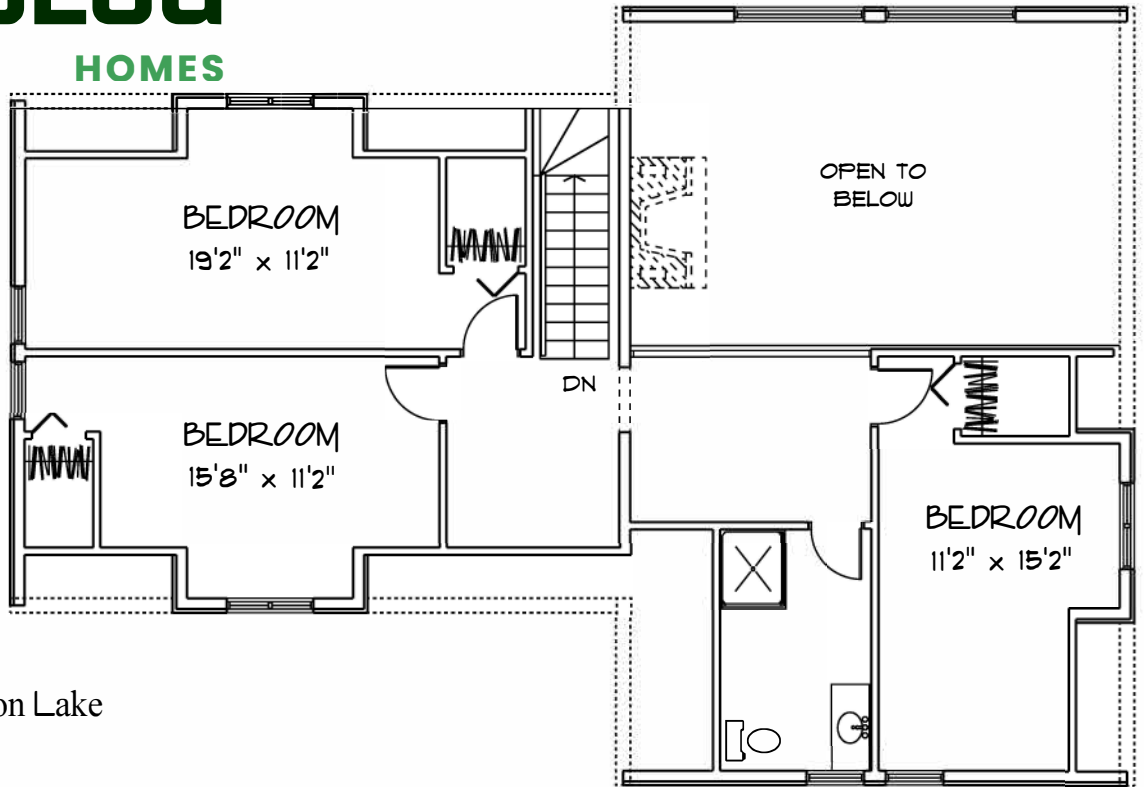

1152 sq. FT.

ECOLOG

HOMES

SINGLE WING-L'Azure Lake

1248 sq. FT.

OPTIONAL DECK

20'0" x 24'0" WING

24'0" x 32'0" WING

ECOLOG

HOMES

SINGLE WING-Loon Lake

1536 sq. FT.

ECOLOG

HOMES

OPTIONAL DECK

SINGLE WING-Moose Lake