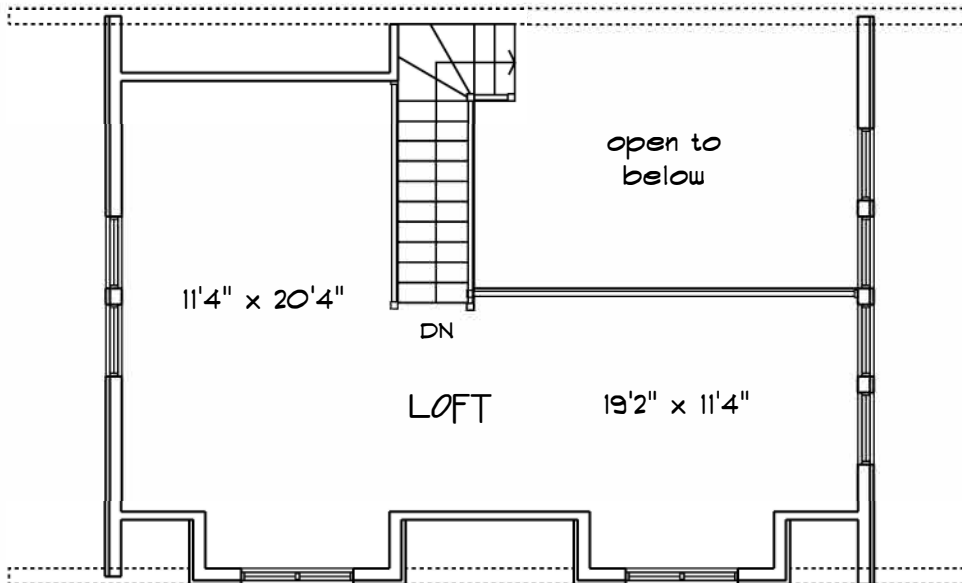

ECOLOG HOMES

28'0" Garter Lake
672 sq. FT.

ECOLOG

HOMES

32'0" Island Lake
768 sq. FT.

ECOLOG HOMES

32'0" Wildcat Lake
768 sq. FT.

ECOLOG HOMES

36'0" Kelly Lake
864 sq. FT.

ECOLOG HOMES

36'0" Nugget Lake

864 sq. FT.

ECOLOG HOMES

36'0" Wolf Lake

864 sq. FT.

ECOLOG HOMES

40'0" Blue Lake
960 sq. FT.

ECOLOG HOMES

40'0" Depot Lake
960 sq. FT.

ECOLOG HOMES

44·0" Raven Lake
1056 sq. FT.

ECOLOG HOMES

44'0" Buck Lake

1056 sq. FT.

ECOLOG HOMES

44'0" Sunday Lake
1056 sq. FT.

ECOLOG

HOMES

48'0" Sprucehen Lake

152 sq. FT.

ECOLOG HOMES

48'0" Lost Lake