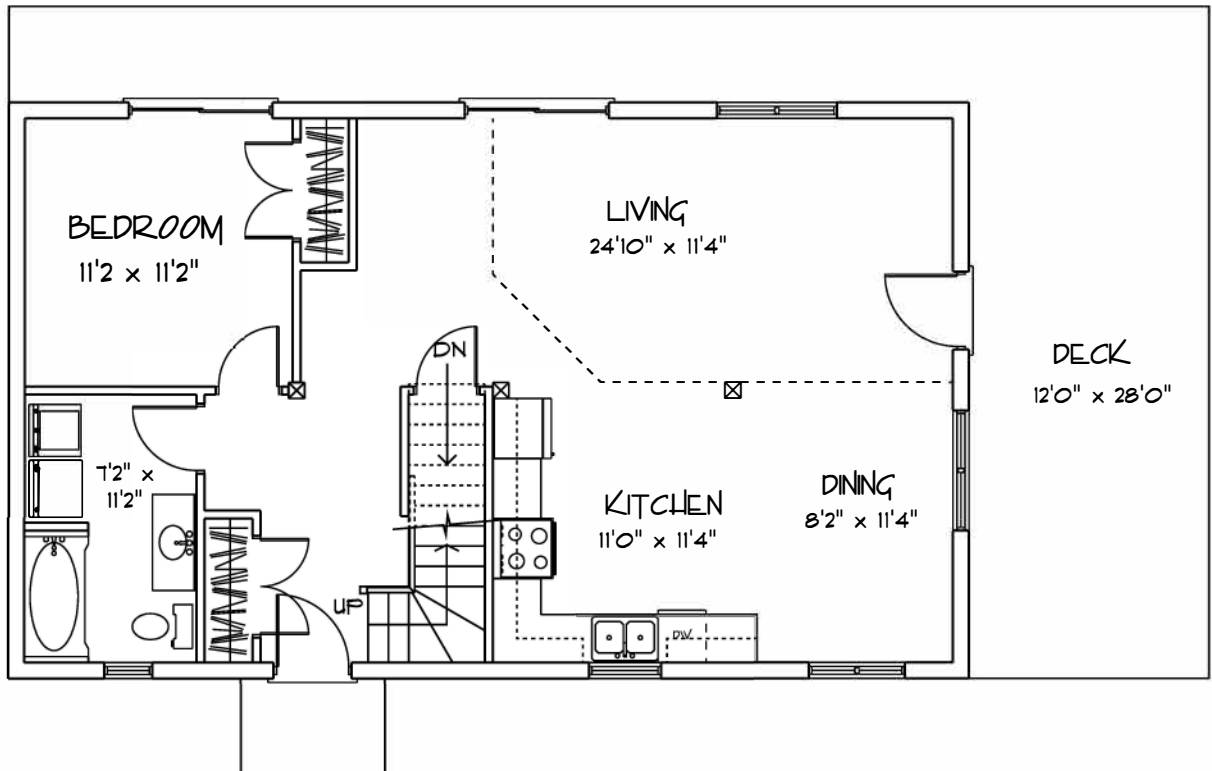

ECOLOG HOMES

28'0" Garter Lake
672 sq. FT.

ECOLOG

HOMES

32'0" Island Lake
768 sq. FT.

ECOLOG HOMES

32'0" Wildcat Lake
768 sq. FT.

ECOLOG HOMES

36'0" Kelly Lake
864 sq. FT.

ECOLOG HOMES

36'0" Nugget Lake

864 sq. FT.

ECOLOG HOMES

36'0" Wolf Lake

864 sq. FT.

ECOLOG HOMES

40'0" Blue Lake
960 sq. FT.

ECOLOG HOMES

40'0" Depot Lake
960 sq. FT.

ECOLOG HOMES

44·0" Raven Lake
1056 sq. FT.

ECOLOG HOMES

44'0" Buck Lake

1056 sq. FT.

ECOLOG HOMES

44'0" Sunday Lake
1056 sq. FT.

ECOLOG

HOMES

48'0" Sprucehen Lake

152 sq. FT.

ECOLOG HOMES

48'0" Lost Lake