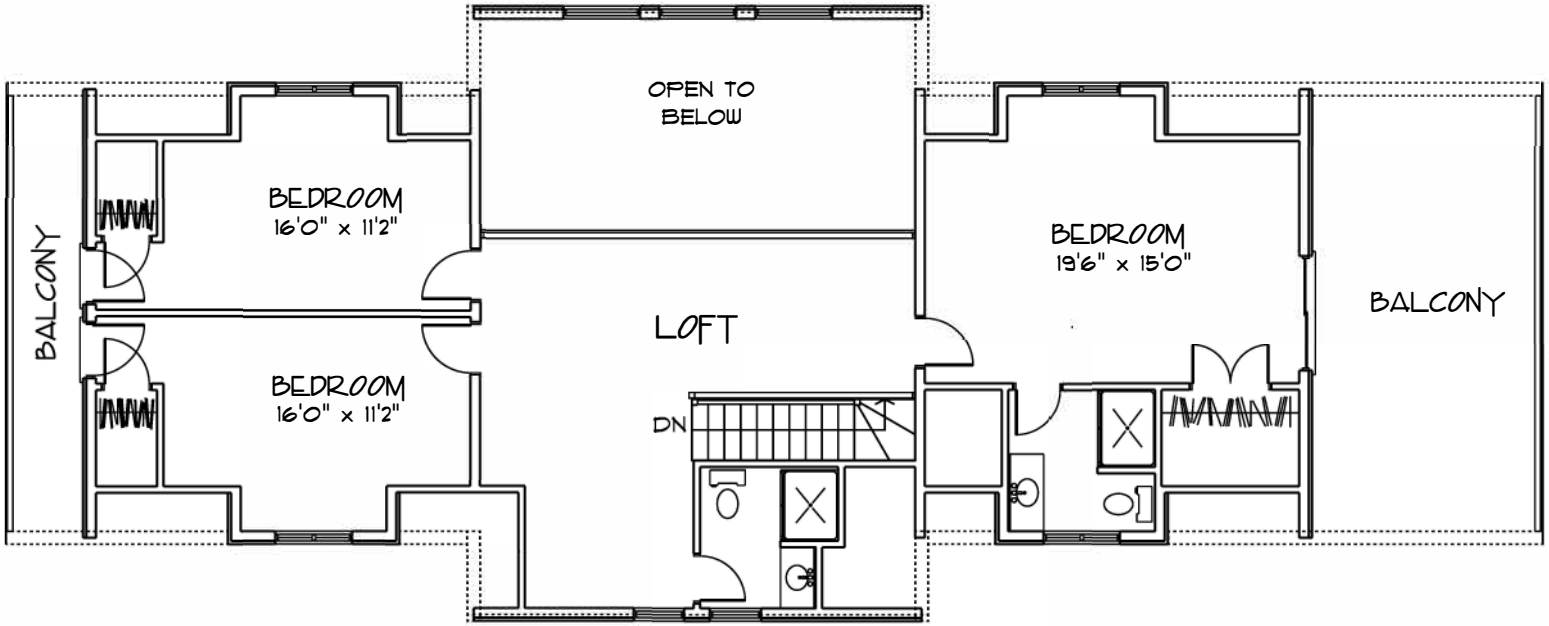

ECOLOG

HOMES

SINGLE WING-Loon Lake

1536 sq. FT.

ECOLOG

HOMES

OPTIONAL DECK

SINGLE WING-Moose Lake

1344 sq. FT.

ECOLOG HOMES

SINGLE WING-Macdonald Lake

1440 sq. FT.

ECOLOG

HOMES

DOUBLE WING-Rainbow Lake

1632 sq. FT.