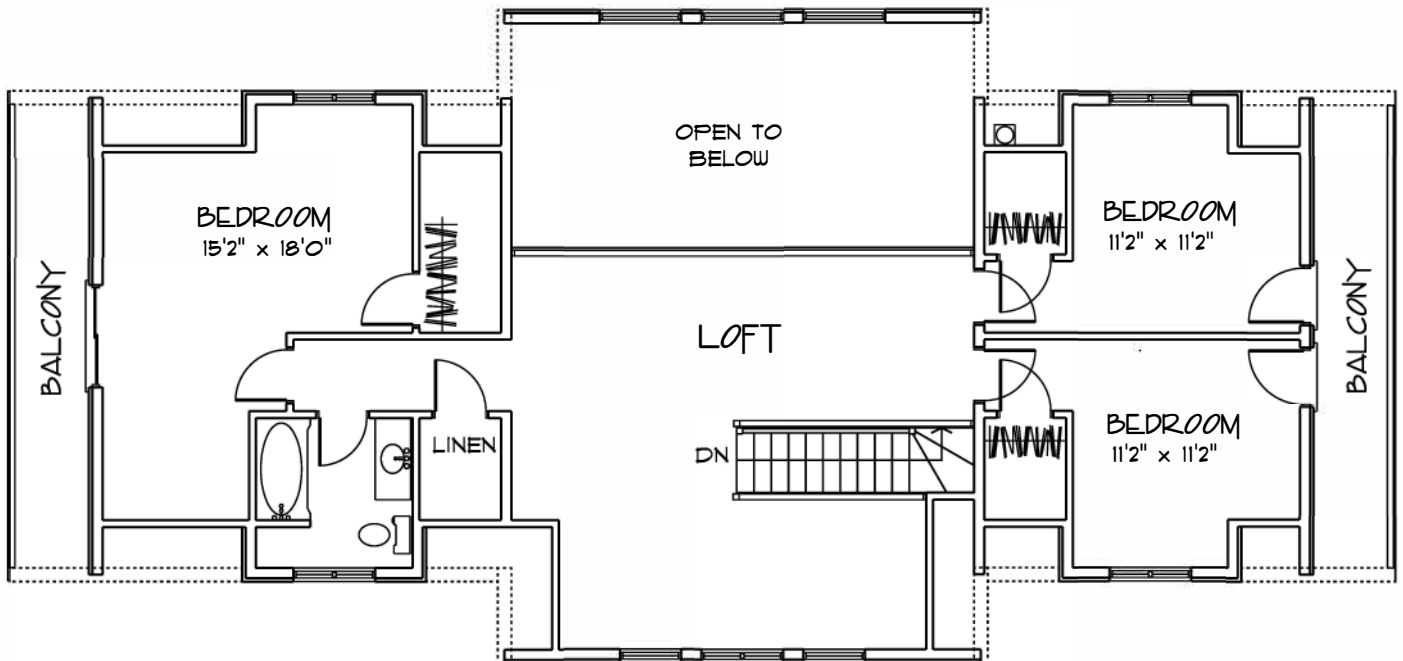

ECOLOG

HOMES

SINGLE WING-Loon Lake

1536 sq. FT.

ECOLOG

HOMES

OPTIONAL DECK

SINGLE WING-Moose Lake

1344 sq. FT.

ECOLOG HOMES

SINGLE WING-Macdonald Lake

1440 sq. FT.

ECOLOG

HOMES

DOUBLE WING-Rainbow Lake

1632 sq. FT.