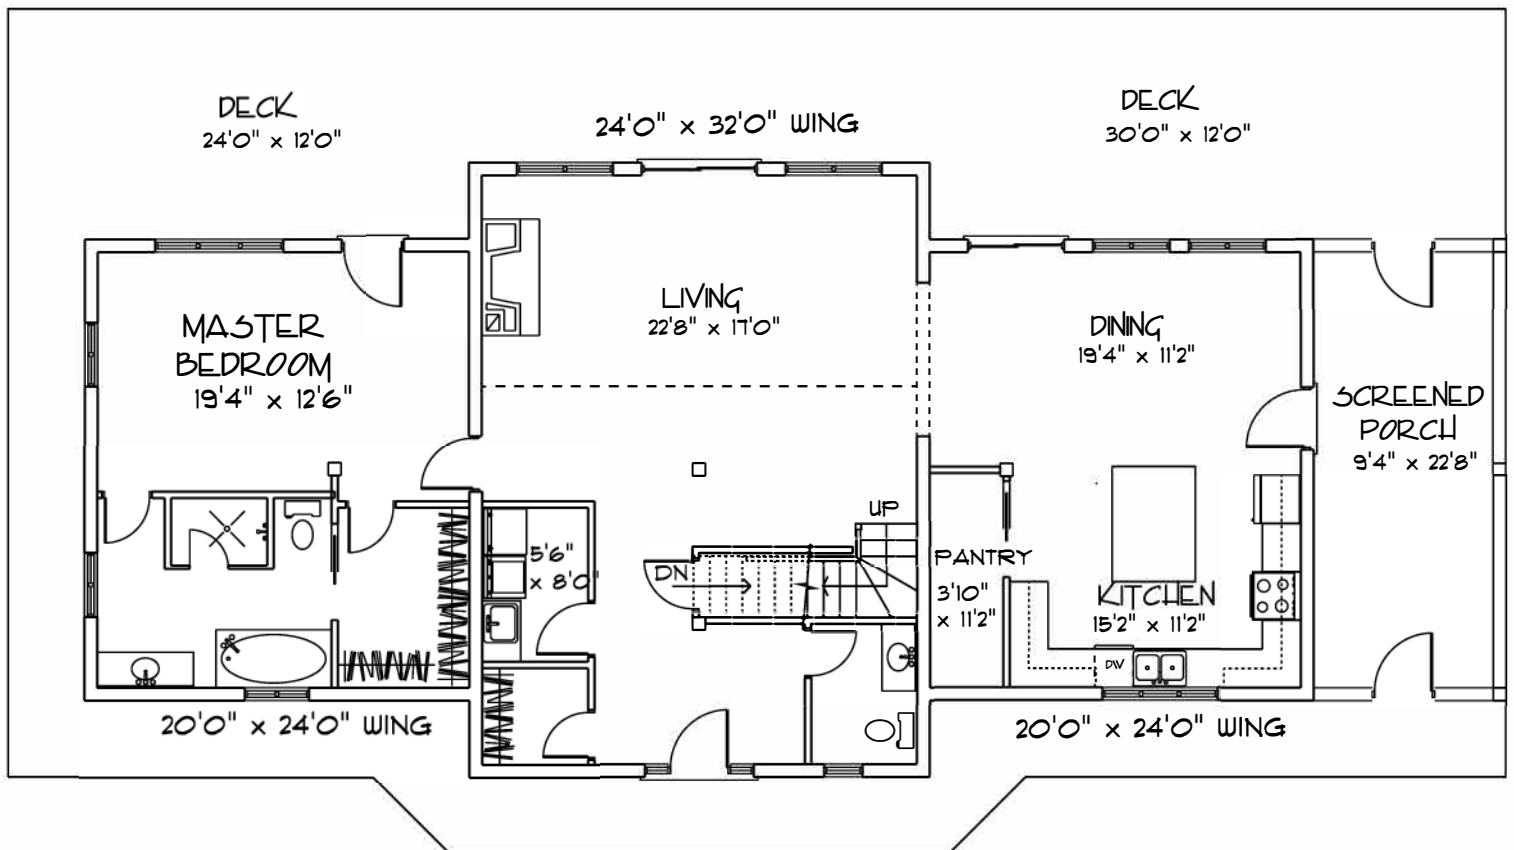

1152 sq. FT.

ECOLOG

HOMES

SINGLE WING-L'Azure Lake

1248 sq. FT.

OPTIONAL DECK

20'0" x 24'0" WING

24'0" x 32'0" WING

ECOLOG

HOMES

SINGLE WING-Loon Lake

1536 sq. FT.

ECOLOG

HOMES

OPTIONAL DECK

SINGLE WING-Moose Lake

1344 sq. FT.

ECOLOG HOMES

SINGLE WING-Macdonald Lake

1440 sq. FT.

ECOLOG

HOMES

DOUBLE WING-Rainbow Lake

1632 sq. FT.

ECOLOG HOMES

DOUBLE WING-Powderhorn Lake

1900 sq. FT.