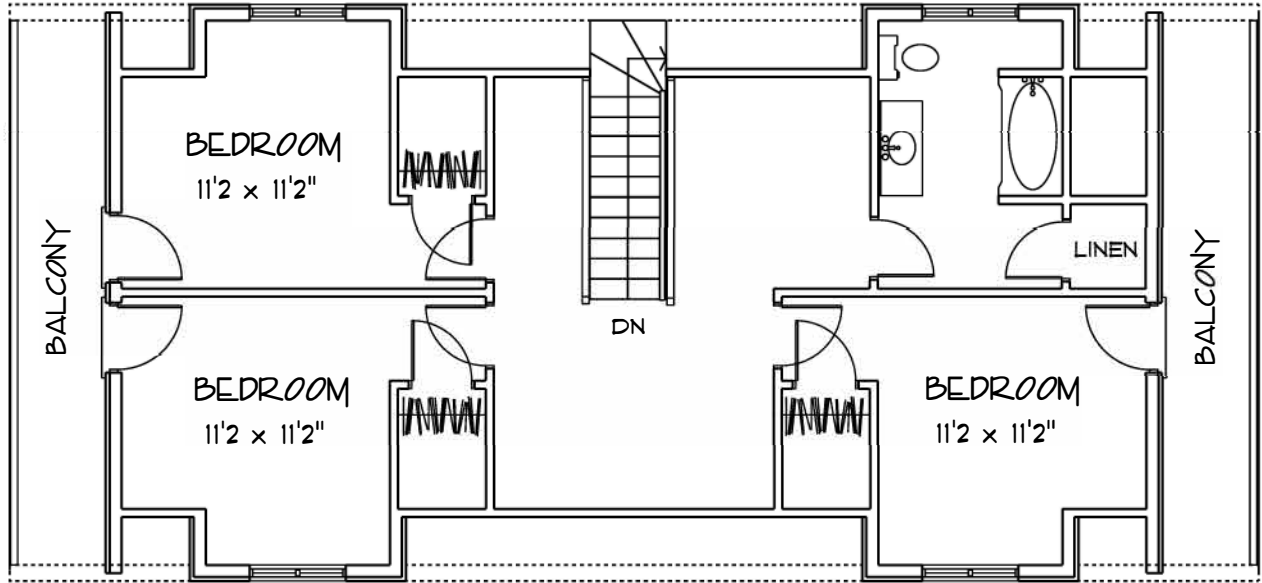

40'0" Blue Lake
960 sq. FT.

ECOLOG HOMES

40'0" Depot Lake
960 sq. FT.

ECOLOG HOMES

44·0" Raven Lake
1056 sq. FT.

ECOLOG HOMES

44'0" Buck Lake

1056 sq. FT.

ECOLOG HOMES

44'0" Sunday Lake
1056 sq. FT.

ECOLOG

HOMES

48'0" Sprucehen Lake

152 sq. FT.

ECOLOG HOMES

48'0" Lost Lake