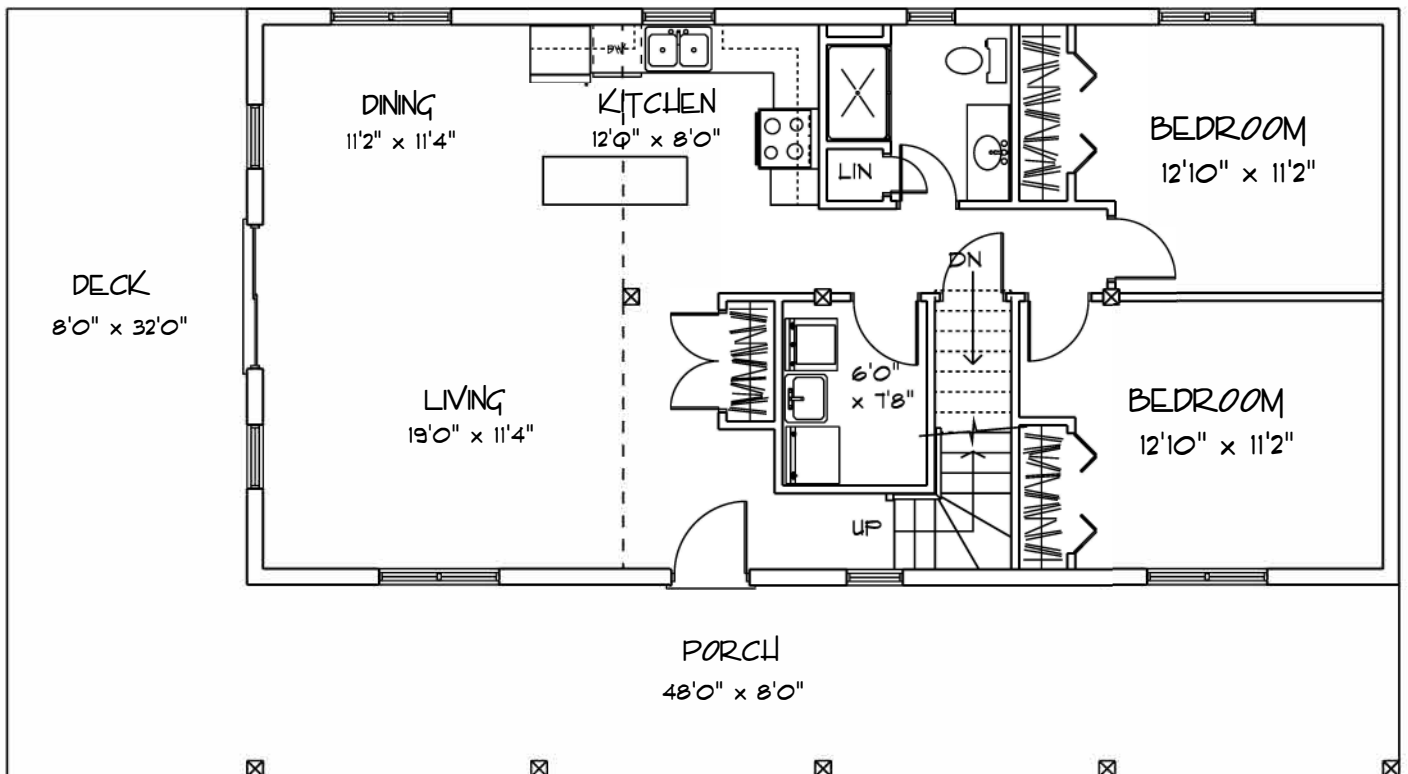

40'0" Blue Lake
960 sq. FT.

ECOLOG HOMES

40'0" Depot Lake
960 sq. FT.

ECOLOG HOMES

44·0" Raven Lake
1056 sq. FT.

ECOLOG HOMES

44'0" Buck Lake

1056 sq. FT.

ECOLOG HOMES

44'0" Sunday Lake
1056 sq. FT.

ECOLOG

HOMES

48'0" Sprucehen Lake

152 sq. FT.

ECOLOG HOMES

48'0" Lost Lake

1152 sq. FT.

ECOLOG

HOMES

SINGLE WING-L'Azure Lake

1248 sq. FT.

OPTIONAL DECK

20'0" x 24'0" WING

24'0" x 32'0" WING