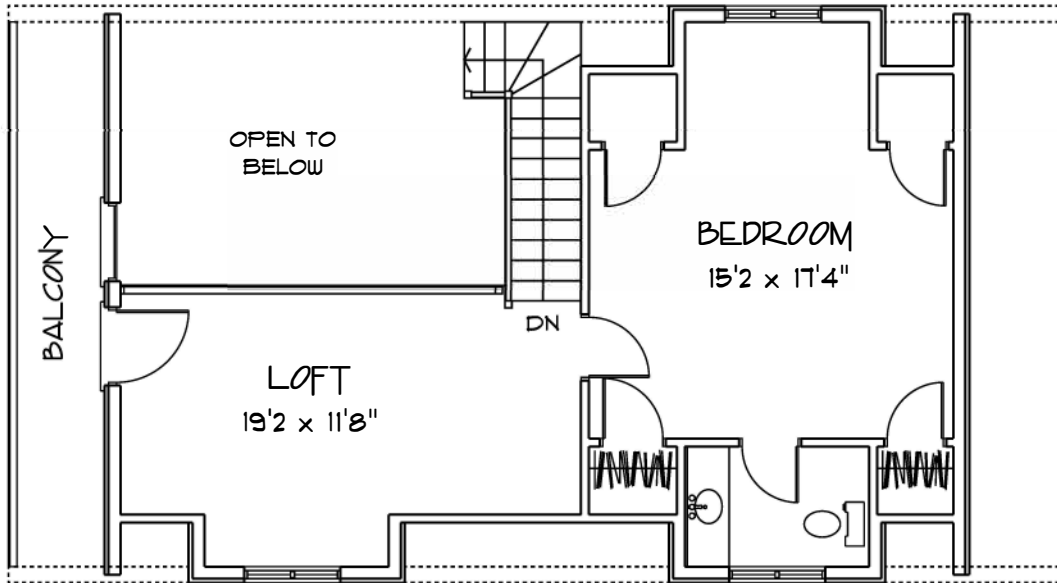

36'0" Kelly Lake
864 sq. FT.

ECOLOG HOMES

36'0" Nugget Lake

864 sq. FT.

ECOLOG HOMES

36'0" Wolf Lake

864 sq. FT.

ECOLOG HOMES

40'0" Blue Lake
960 sq. FT.

ECOLOG HOMES

40'0" Depot Lake
960 sq. FT.

ECOLOG HOMES

44·0" Raven Lake
1056 sq. FT.

ECOLOG HOMES

44'0" Buck Lake

1056 sq. FT.

ECOLOG HOMES

44'0" Sunday Lake
1056 sq. FT.

ECOLOG

HOMES

48'0" Sprucehen Lake

152 sq. FT.

ECOLOG HOMES

48'0" Lost Lake