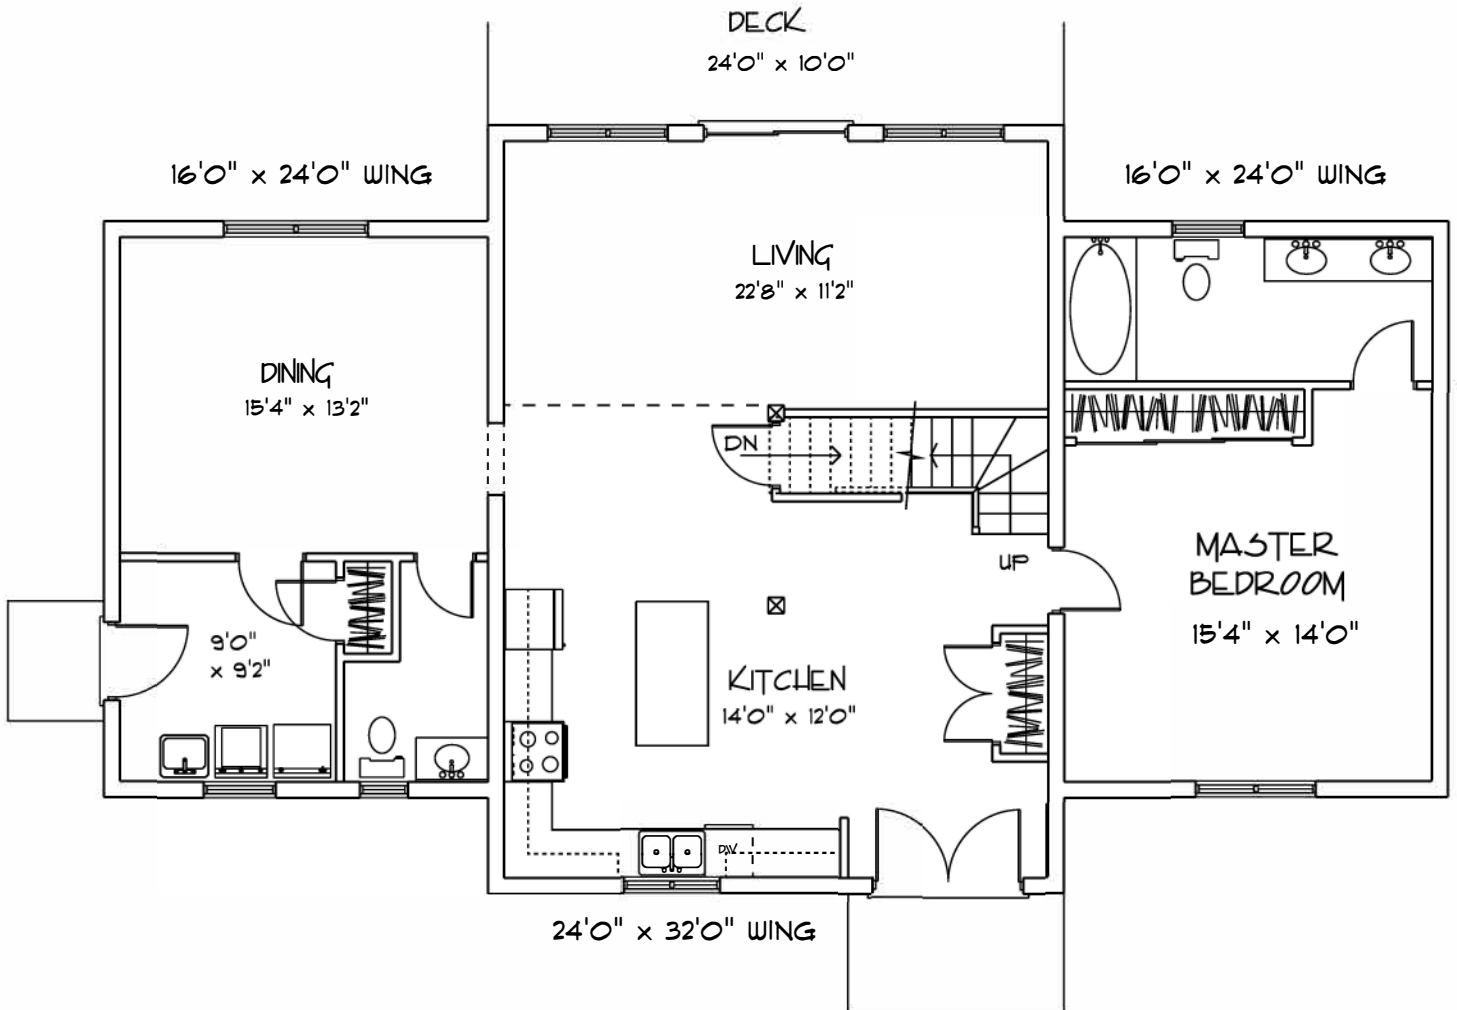

ECOLOG

HOMES

SINGLE WING-Loon Lake

1536 sq. FT.

ECOLOG

HOMES

OPTIONAL DECK

SINGLE WING-Moose Lake

1344 sq. FT.

ECOLOG HOMES

SINGLE WING-Macdonald Lake

1440 sq. FT.

ECOLOG

HOMES

DOUBLE WING-Rainbow Lake

1632 sq. FT.

ECOLOG HOMES

DOUBLE WING-Powderhorn Lake

1900 sq. FT.