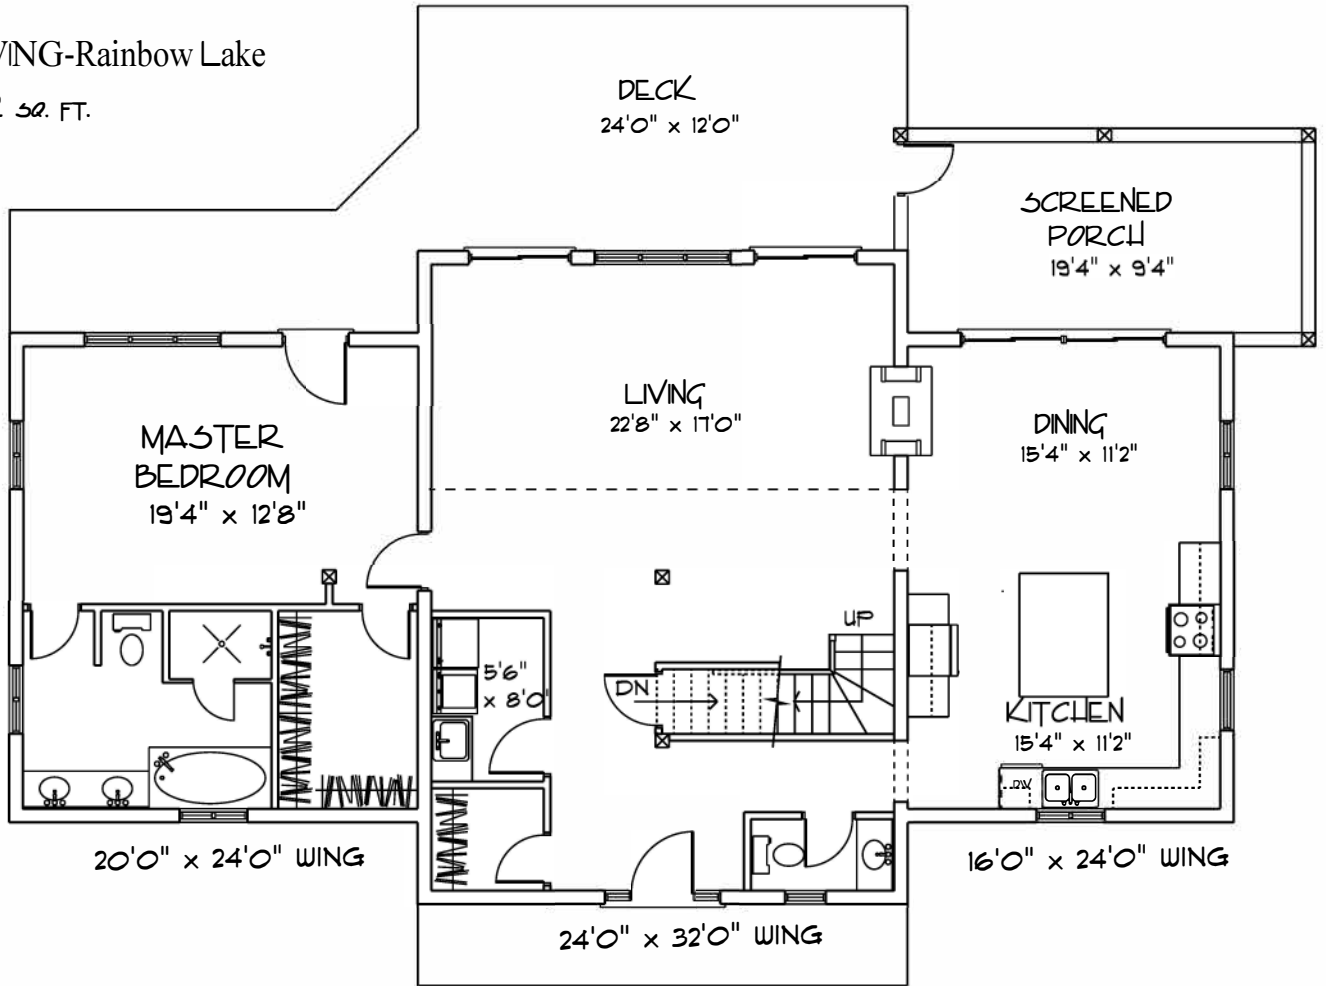

1152 sq. FT.

ECOLOG

HOMES

SINGLE WING-L'Azure Lake

1248 sq. FT.

OPTIONAL DECK

20'0" x 24'0" WING

24'0" x 32'0" WING

ECOLOG

HOMES

SINGLE WING-Loon Lake

1536 sq. FT.

ECOLOG

HOMES

OPTIONAL DECK

SINGLE WING-Moose Lake

1344 sq. FT.

ECOLOG HOMES

SINGLE WING-Macdonald Lake

1440 sq. FT.

ECOLOG

HOMES

DOUBLE WING-Rainbow Lake

1632 sq. FT.

ECOLOG HOMES

DOUBLE WING-Powderhorn Lake

1900 sq. FT.