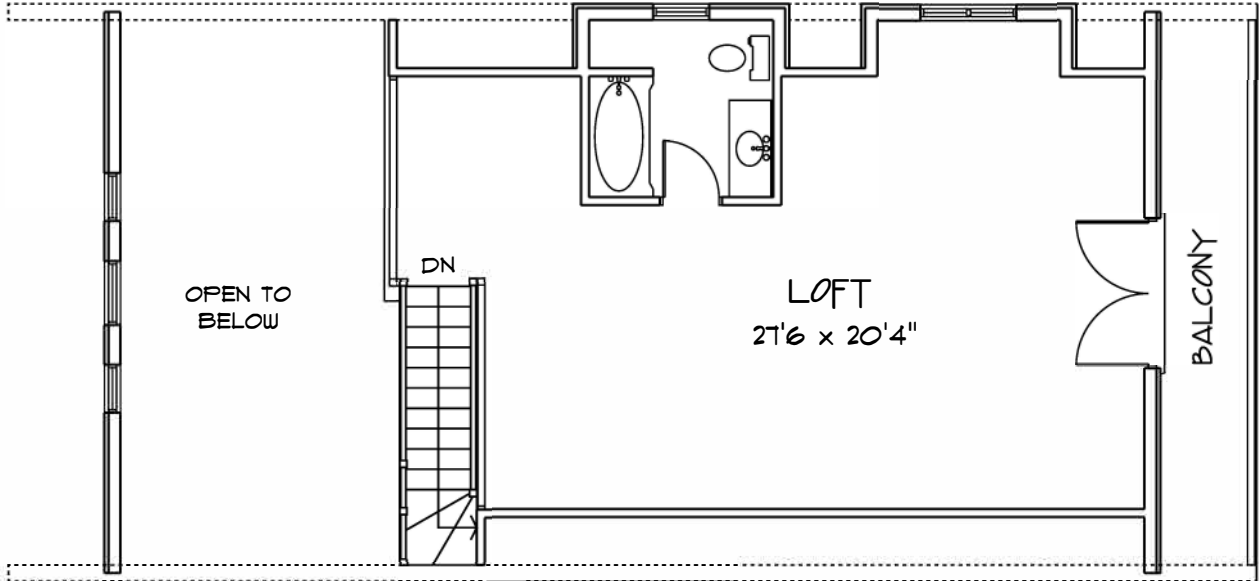

40'0" Blue Lake
960 sq. FT.

ECOLOG HOMES

40'0" Depot Lake
960 sq. FT.

ECOLOG HOMES

44·0" Raven Lake
1056 sq. FT.

ECOLOG HOMES

44'0" Buck Lake

1056 sq. FT.

ECOLOG HOMES

44'0" Sunday Lake
1056 sq. FT.

ECOLOG

HOMES

48'0" Sprucehen Lake

152 sq. FT.

ECOLOG HOMES

48'0" Lost Lake

1152 sq. FT.

ECOLOG

HOMES

SINGLE WING-L'Azure Lake

1248 sq. FT.

OPTIONAL DECK

20'0" x 24'0" WING

24'0" x 32'0" WING