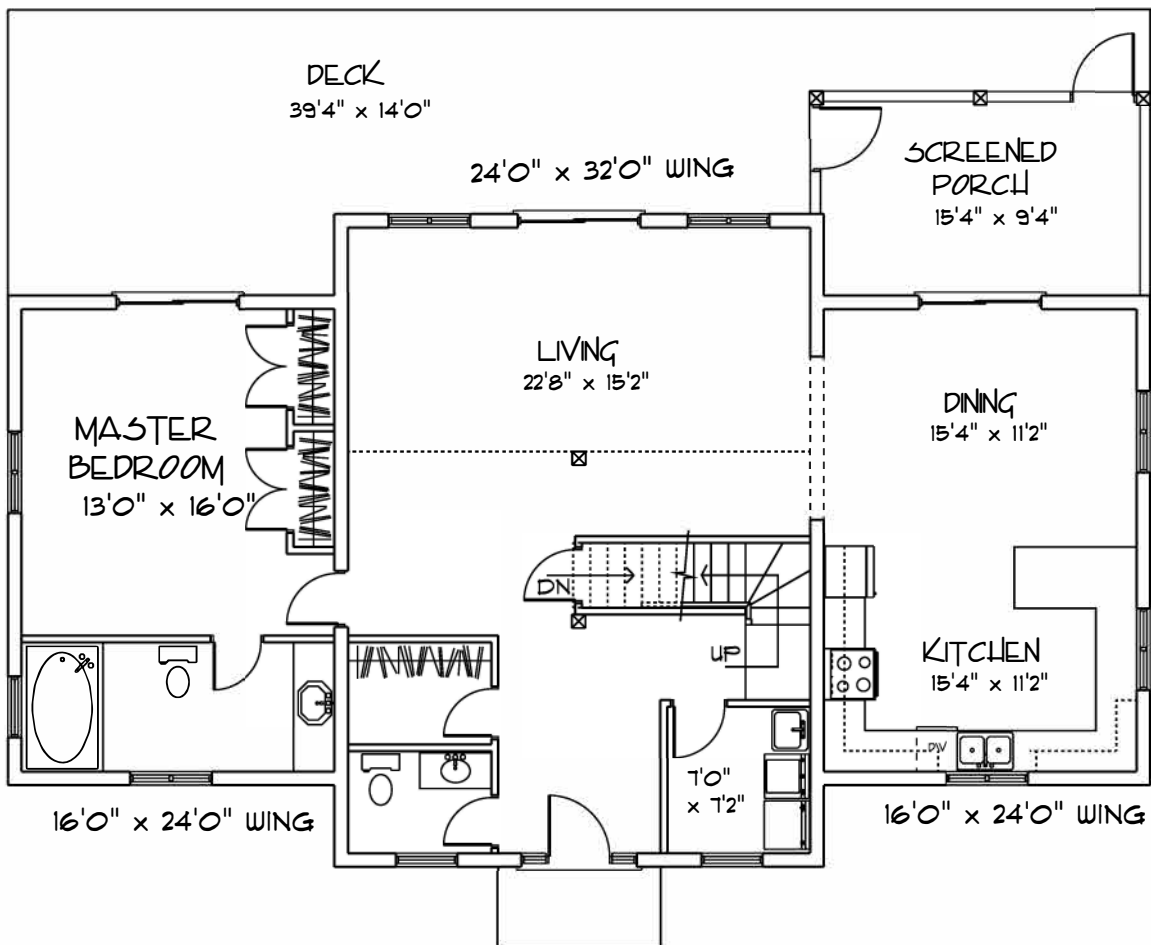

1152 sq. FT.

ECOLOG

HOMES

SINGLE WING-L'Azure Lake

1248 sq. FT.

OPTIONAL DECK

20'0" x 24'0" WING

24'0" x 32'0" WING

ECOLOG

HOMES

SINGLE WING-Loon Lake

1536 sq. FT.

ECOLOG

HOMES

OPTIONAL DECK

SINGLE WING-Moose Lake

1344 sq. FT.

ECOLOG HOMES

SINGLE WING-Macdonald Lake

1440 sq. FT.

ECOLOG

HOMES

DOUBLE WING-Rainbow Lake

1632 sq. FT.

ECOLOG HOMES

DOUBLE WING-Powderhorn Lake

1900 sq. FT.