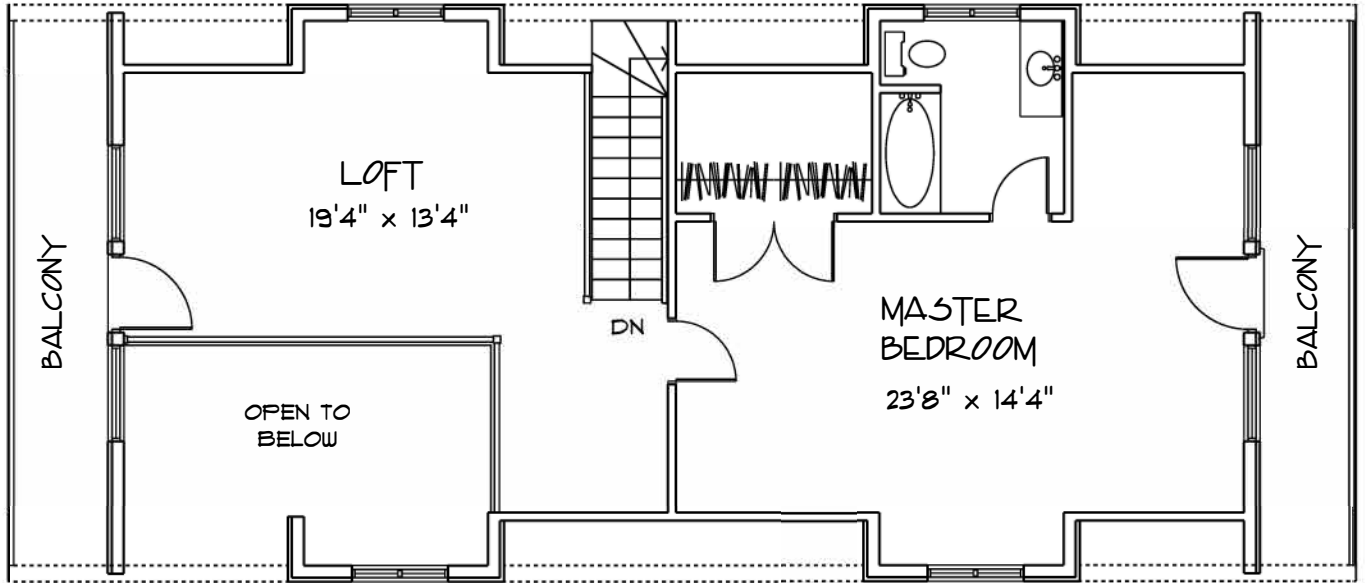

ECOLOG HOMES

44'0" Sunday Lake
1056 sq. FT.

ECOLOG

HOMES

48'0" Sprucehen Lake

152 sq. FT.

ECOLOG HOMES

48'0" Lost Lake

1152 sq. FT.

ECOLOG

HOMES

SINGLE WING-L'Azure Lake

1248 sq. FT.

OPTIONAL DECK

20'0" x 24'0" WING

24'0" x 32'0" WING

ECOLOG

HOMES

SINGLE WING-Loon Lake

1536 sq. FT.

ECOLOG

HOMES

OPTIONAL DECK

SINGLE WING-Moose Lake