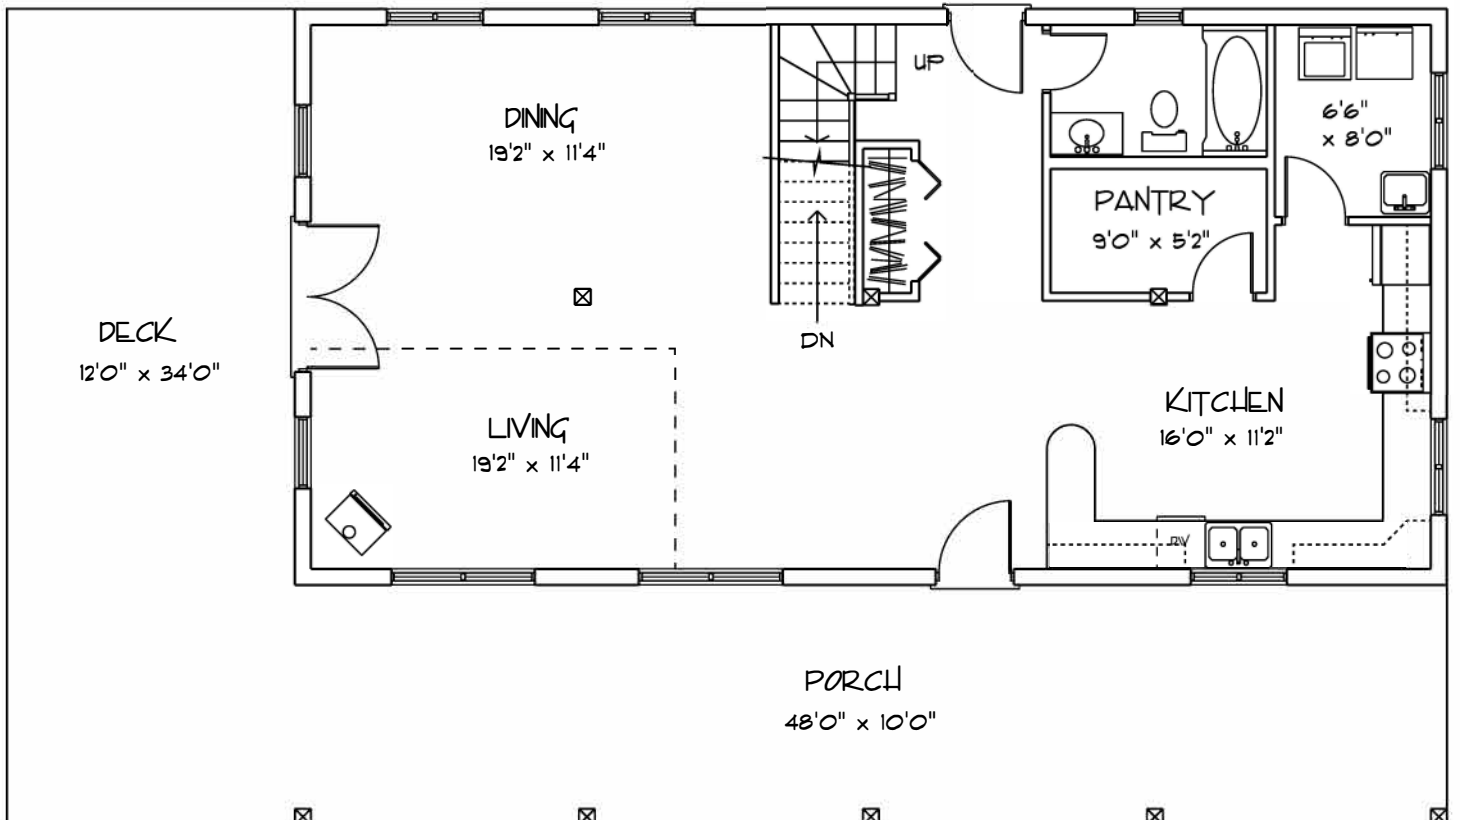

40'0" Blue Lake
960 sq. FT.

ECOLOG HOMES

40'0" Depot Lake
960 sq. FT.

ECOLOG HOMES

44·0" Raven Lake
1056 sq. FT.

ECOLOG HOMES

44'0" Buck Lake

1056 sq. FT.

ECOLOG HOMES

44'0" Sunday Lake
1056 sq. FT.

ECOLOG

HOMES

48'0" Sprucehen Lake

152 sq. FT.

ECOLOG HOMES

48'0" Lost Lake

1152 sq. FT.

ECOLOG

HOMES

SINGLE WING-L'Azure Lake

1248 sq. FT.

OPTIONAL DECK

20'0" x 24'0" WING

24'0" x 32'0" WING

ECOLOG

HOMES

SINGLE WING-Loon Lake

1536 sq. FT.

ECOLOG

HOMES

OPTIONAL DECK

SINGLE WING-Moose Lake