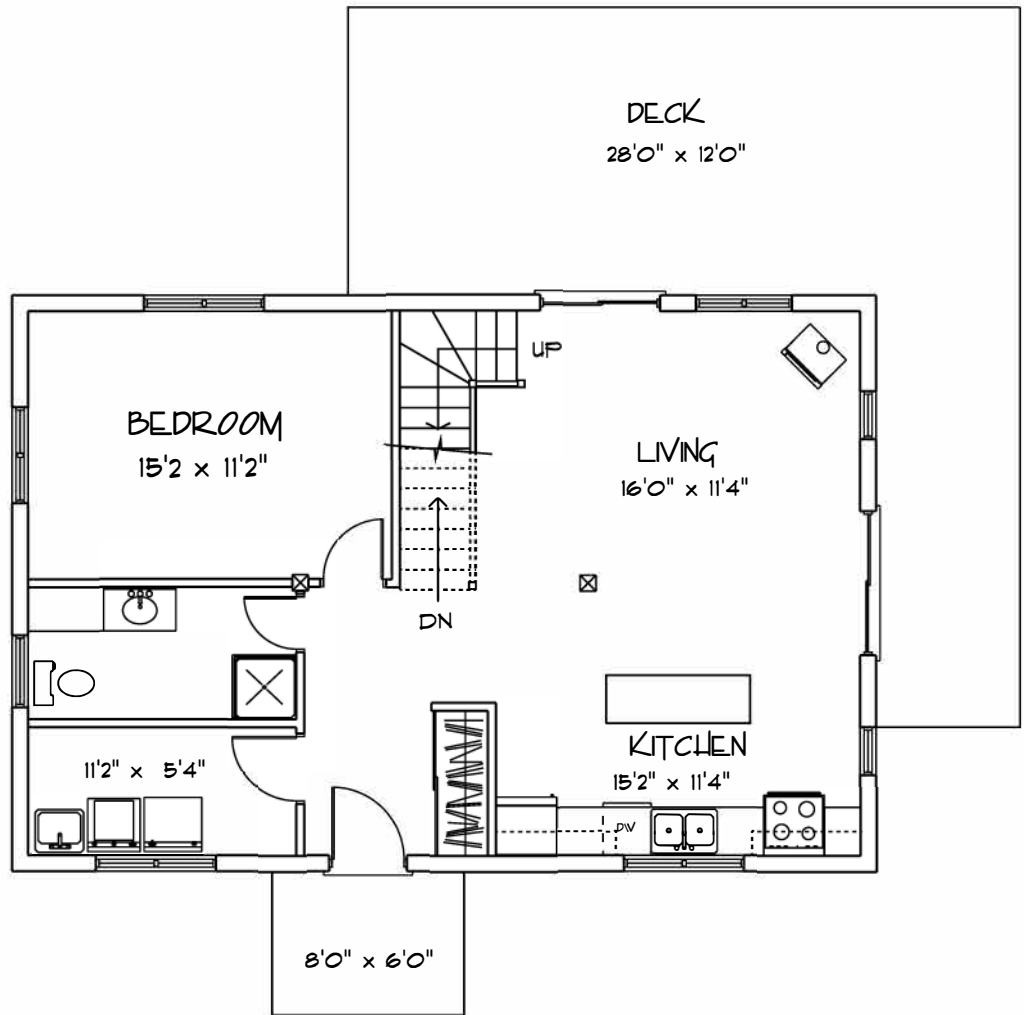

ECOLOG HOMES

28'0" Garter Lake
672 sq. FT.

ECOLOG

HOMES

32'0" Island Lake
768 sq. FT.

ECOLOG HOMES

32'0" Wildcat Lake
768 sq. FT.

ECOLOG HOMES

36'0" Kelly Lake
864 sq. FT.

ECOLOG HOMES

36'0" Nugget Lake

864 sq. FT.

ECOLOG HOMES

36'0" Wolf Lake

864 sq. FT.

ECOLOG HOMES

40'0" Blue Lake
960 sq. FT.

ECOLOG HOMES

40'0" Depot Lake
960 sq. FT.

ECOLOG HOMES

44·0" Raven Lake
1056 sq. FT.

ECOLOG HOMES

44'0" Buck Lake

1056 sq. FT.

ECOLOG HOMES

44'0" Sunday Lake
1056 sq. FT.

ECOLOG

HOMES

48'0" Sprucehen Lake

152 sq. FT.

ECOLOG HOMES

48'0" Lost Lake