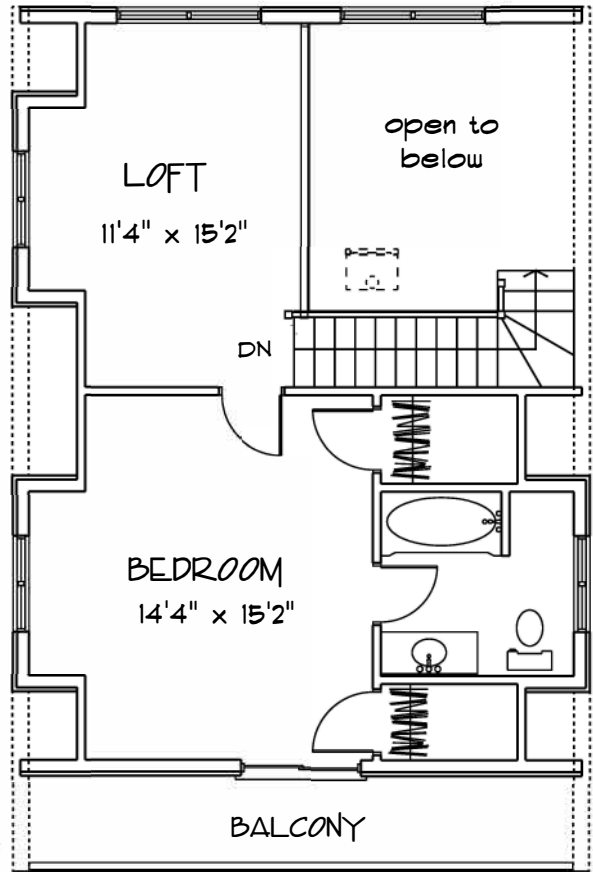

ECOLOG HOMES

28'0" Garter Lake
672 sq. FT.

ECOLOG

HOMES

32'0" Island Lake
768 sq. FT.

ECOLOG HOMES

32'0" Wildcat Lake
768 sq. FT.

ECOLOG HOMES

36'0" Kelly Lake
864 sq. FT.

ECOLOG HOMES

36'0" Nugget Lake

864 sq. FT.

ECOLOG HOMES

36'0" Wolf Lake

864 sq. FT.

ECOLOG HOMES

40'0" Blue Lake
960 sq. FT.

ECOLOG HOMES

40'0" Depot Lake
960 sq. FT.

ECOLOG HOMES

44·0" Raven Lake
1056 sq. FT.

ECOLOG HOMES

44'0" Buck Lake

1056 sq. FT.