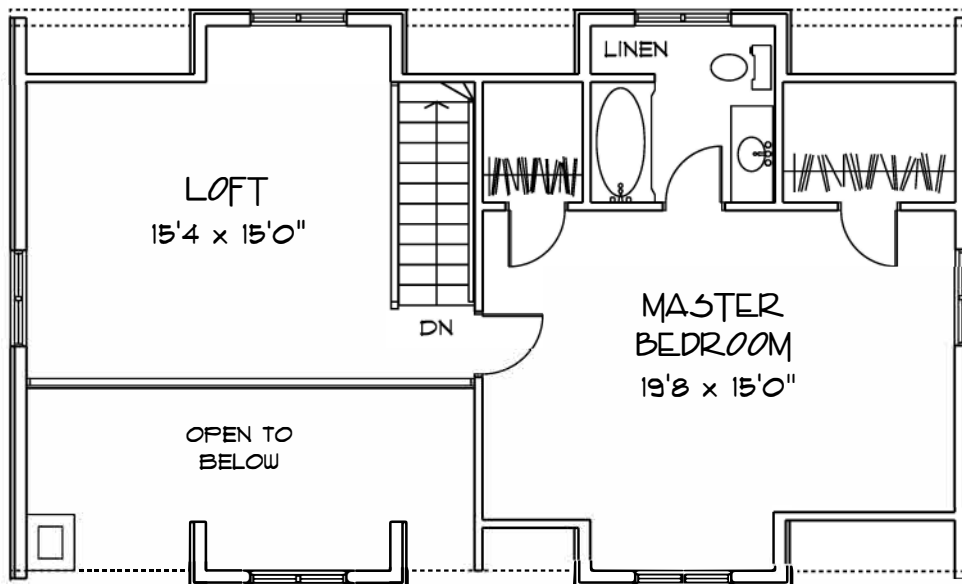

40'0" Blue Lake
960 sq. FT.

ECOLOG HOMES

40'0" Depot Lake
960 sq. FT.

ECOLOG HOMES

44·0" Raven Lake
1056 sq. FT.

ECOLOG HOMES

44'0" Buck Lake

1056 sq. FT.

ECOLOG HOMES

44'0" Sunday Lake
1056 sq. FT.

ECOLOG

HOMES

48'0" Sprucehen Lake

152 sq. FT.

ECOLOG HOMES

48'0" Lost Lake