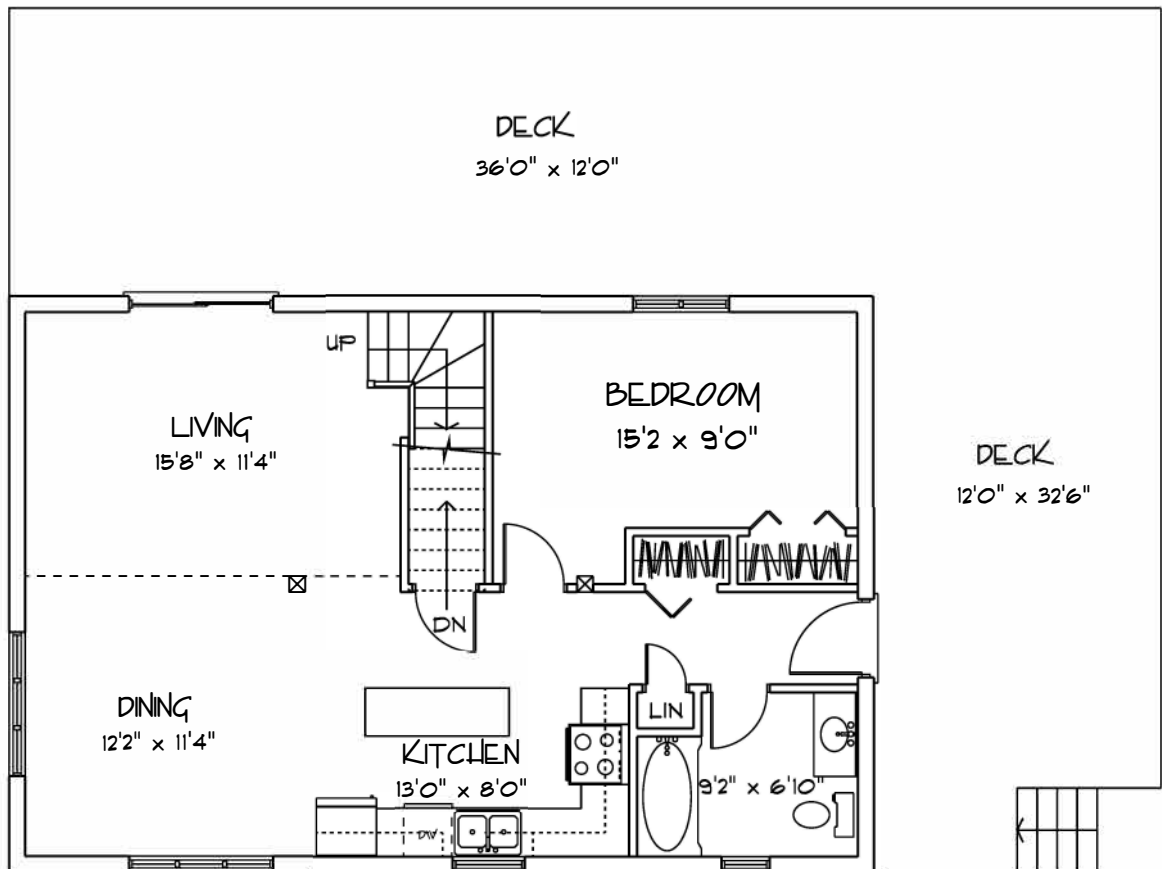

36'0" Kelly Lake
864 sq. FT.

ECOLOG HOMES

36'0" Nugget Lake

864 sq. FT.

ECOLOG HOMES

36'0" Wolf Lake

864 sq. FT.

ECOLOG HOMES

40'0" Blue Lake
960 sq. FT.

ECOLOG HOMES

40'0" Depot Lake
960 sq. FT.

ECOLOG HOMES

44·0" Raven Lake
1056 sq. FT.

ECOLOG HOMES

44'0" Buck Lake

1056 sq. FT.