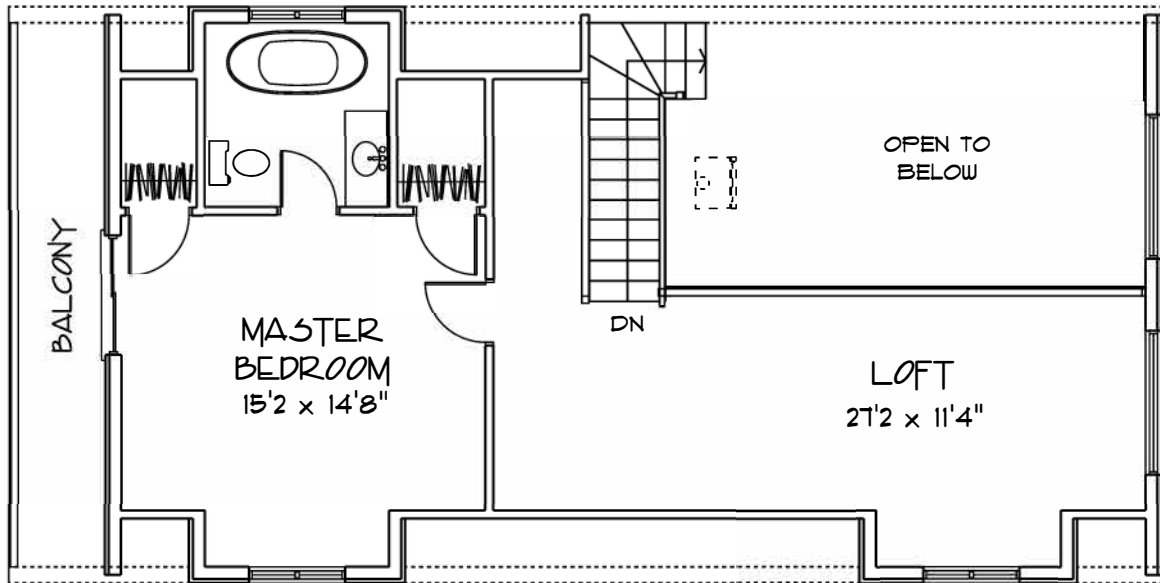

40'0" Blue Lake
960 sq. FT.

ECOLOG HOMES

40'0" Depot Lake
960 sq. FT.

ECOLOG HOMES

44·0" Raven Lake
1056 sq. FT.

ECOLOG HOMES

44'0" Buck Lake

1056 sq. FT.

ECOLOG HOMES

44'0" Sunday Lake
1056 sq. FT.

ECOLOG

HOMES

48'0" Sprucehen Lake

152 sq. FT.

ECOLOG HOMES

48'0" Lost Lake