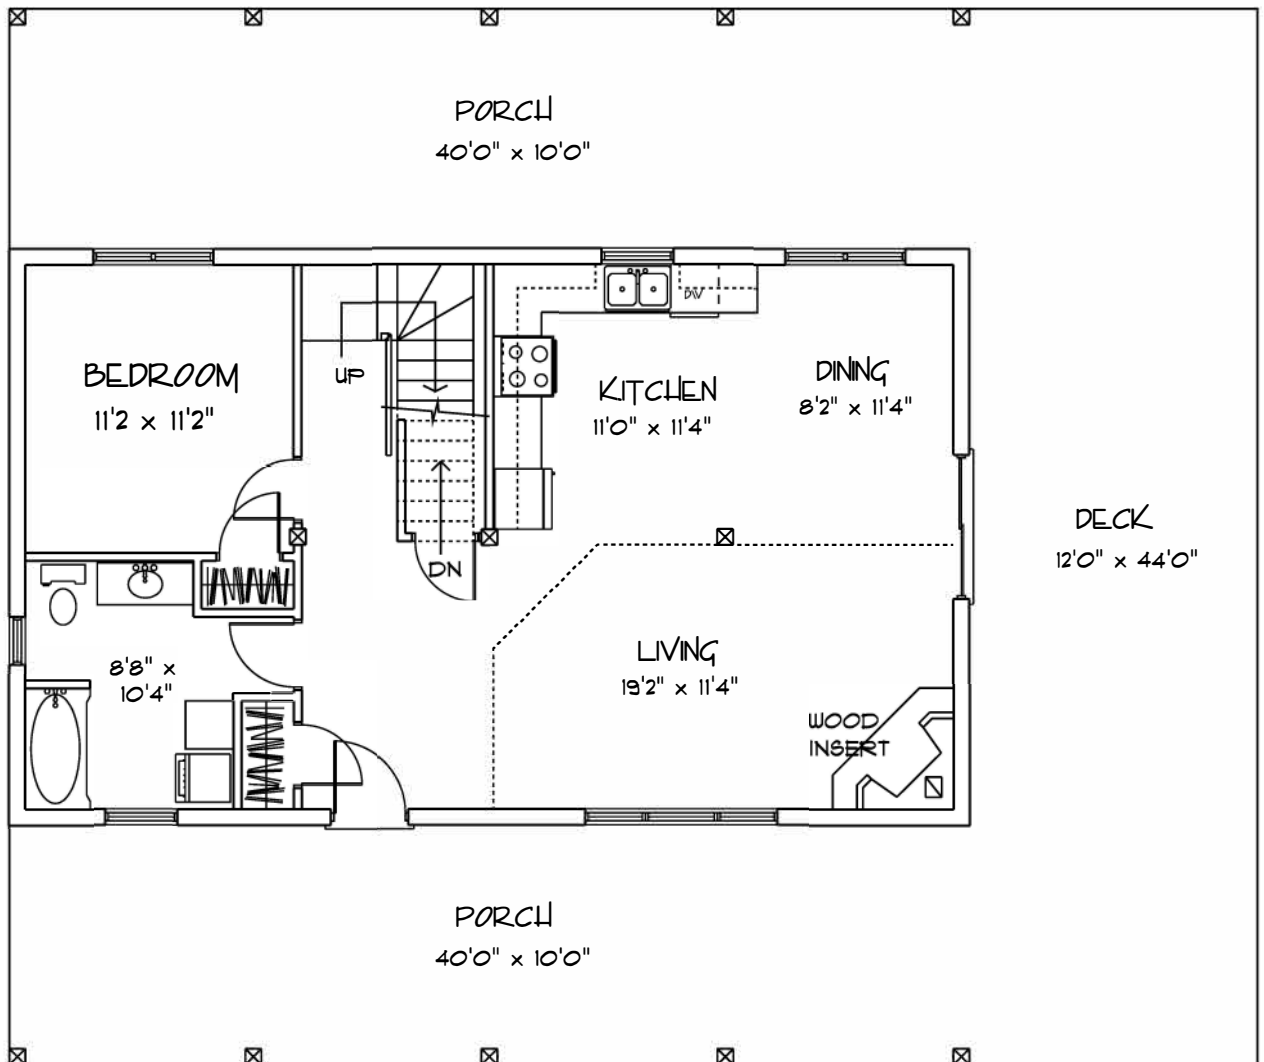

ECOLOG HOMES

28'0" Garter Lake
672 sq. FT.

ECOLOG

HOMES

32'0" Island Lake
768 sq. FT.

ECOLOG HOMES

32'0" Wildcat Lake
768 sq. FT.

ECOLOG HOMES

36'0" Kelly Lake
864 sq. FT.

ECOLOG HOMES

36'0" Nugget Lake

864 sq. FT.

ECOLOG HOMES

36'0" Wolf Lake

864 sq. FT.

ECOLOG HOMES

40'0" Blue Lake
960 sq. FT.

ECOLOG HOMES

40'0" Depot Lake
960 sq. FT.

ECOLOG HOMES

44·0" Raven Lake
1056 sq. FT.

ECOLOG HOMES

44'0" Buck Lake

1056 sq. FT.

ECOLOG HOMES

44'0" Sunday Lake
1056 sq. FT.

ECOLOG

HOMES

48'0" Sprucehen Lake

152 sq. FT.

ECOLOG HOMES

48'0" Lost Lake