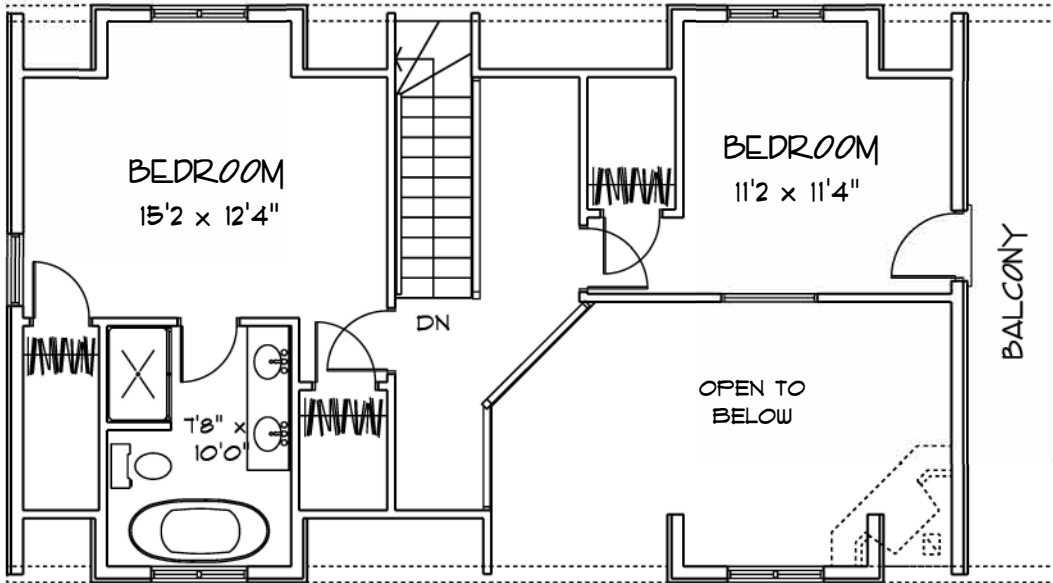

36'0" Kelly Lake
864 sq. FT.

ECOLOG HOMES

36'0" Nugget Lake

864 sq. FT.

ECOLOG HOMES

36'0" Wolf Lake

864 sq. FT.

ECOLOG HOMES

40'0" Blue Lake
960 sq. FT.

ECOLOG HOMES

40'0" Depot Lake
960 sq. FT.

ECOLOG HOMES

44·0" Raven Lake
1056 sq. FT.

ECOLOG HOMES

44'0" Buck Lake

1056 sq. FT.