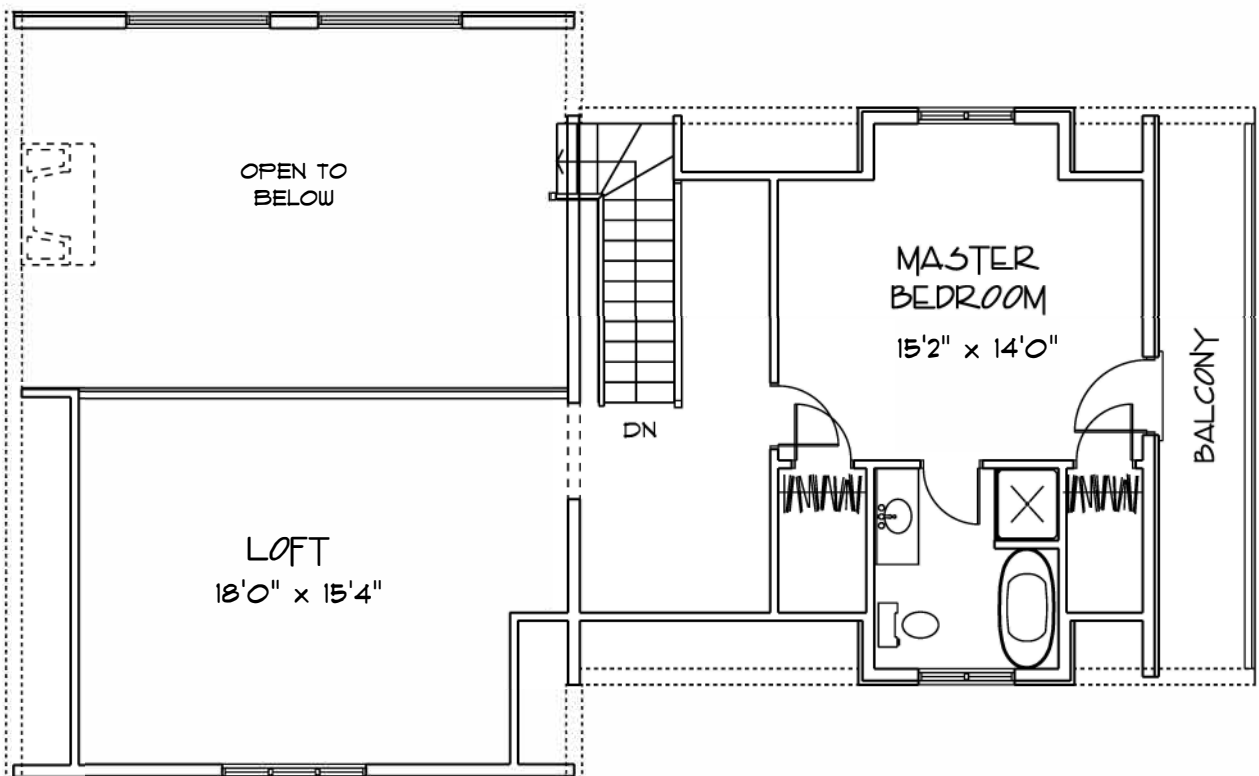

1152 sq. FT.

ECOLOG

HOMES

SINGLE WING-L'Azure Lake

1248 sq. FT.

OPTIONAL DECK

20'0" x 24'0" WING

24'0" x 32'0" WING

ECOLOG

HOMES

SINGLE WING-Loon Lake

1536 sq. FT.

ECOLOG

HOMES

OPTIONAL DECK

SINGLE WING-Moose Lake

1344 sq. FT.

ECOLOG HOMES

SINGLE WING-Macdonald Lake

1440 sq. FT.

ECOLOG

HOMES

DOUBLE WING-Rainbow Lake

1632 sq. FT.