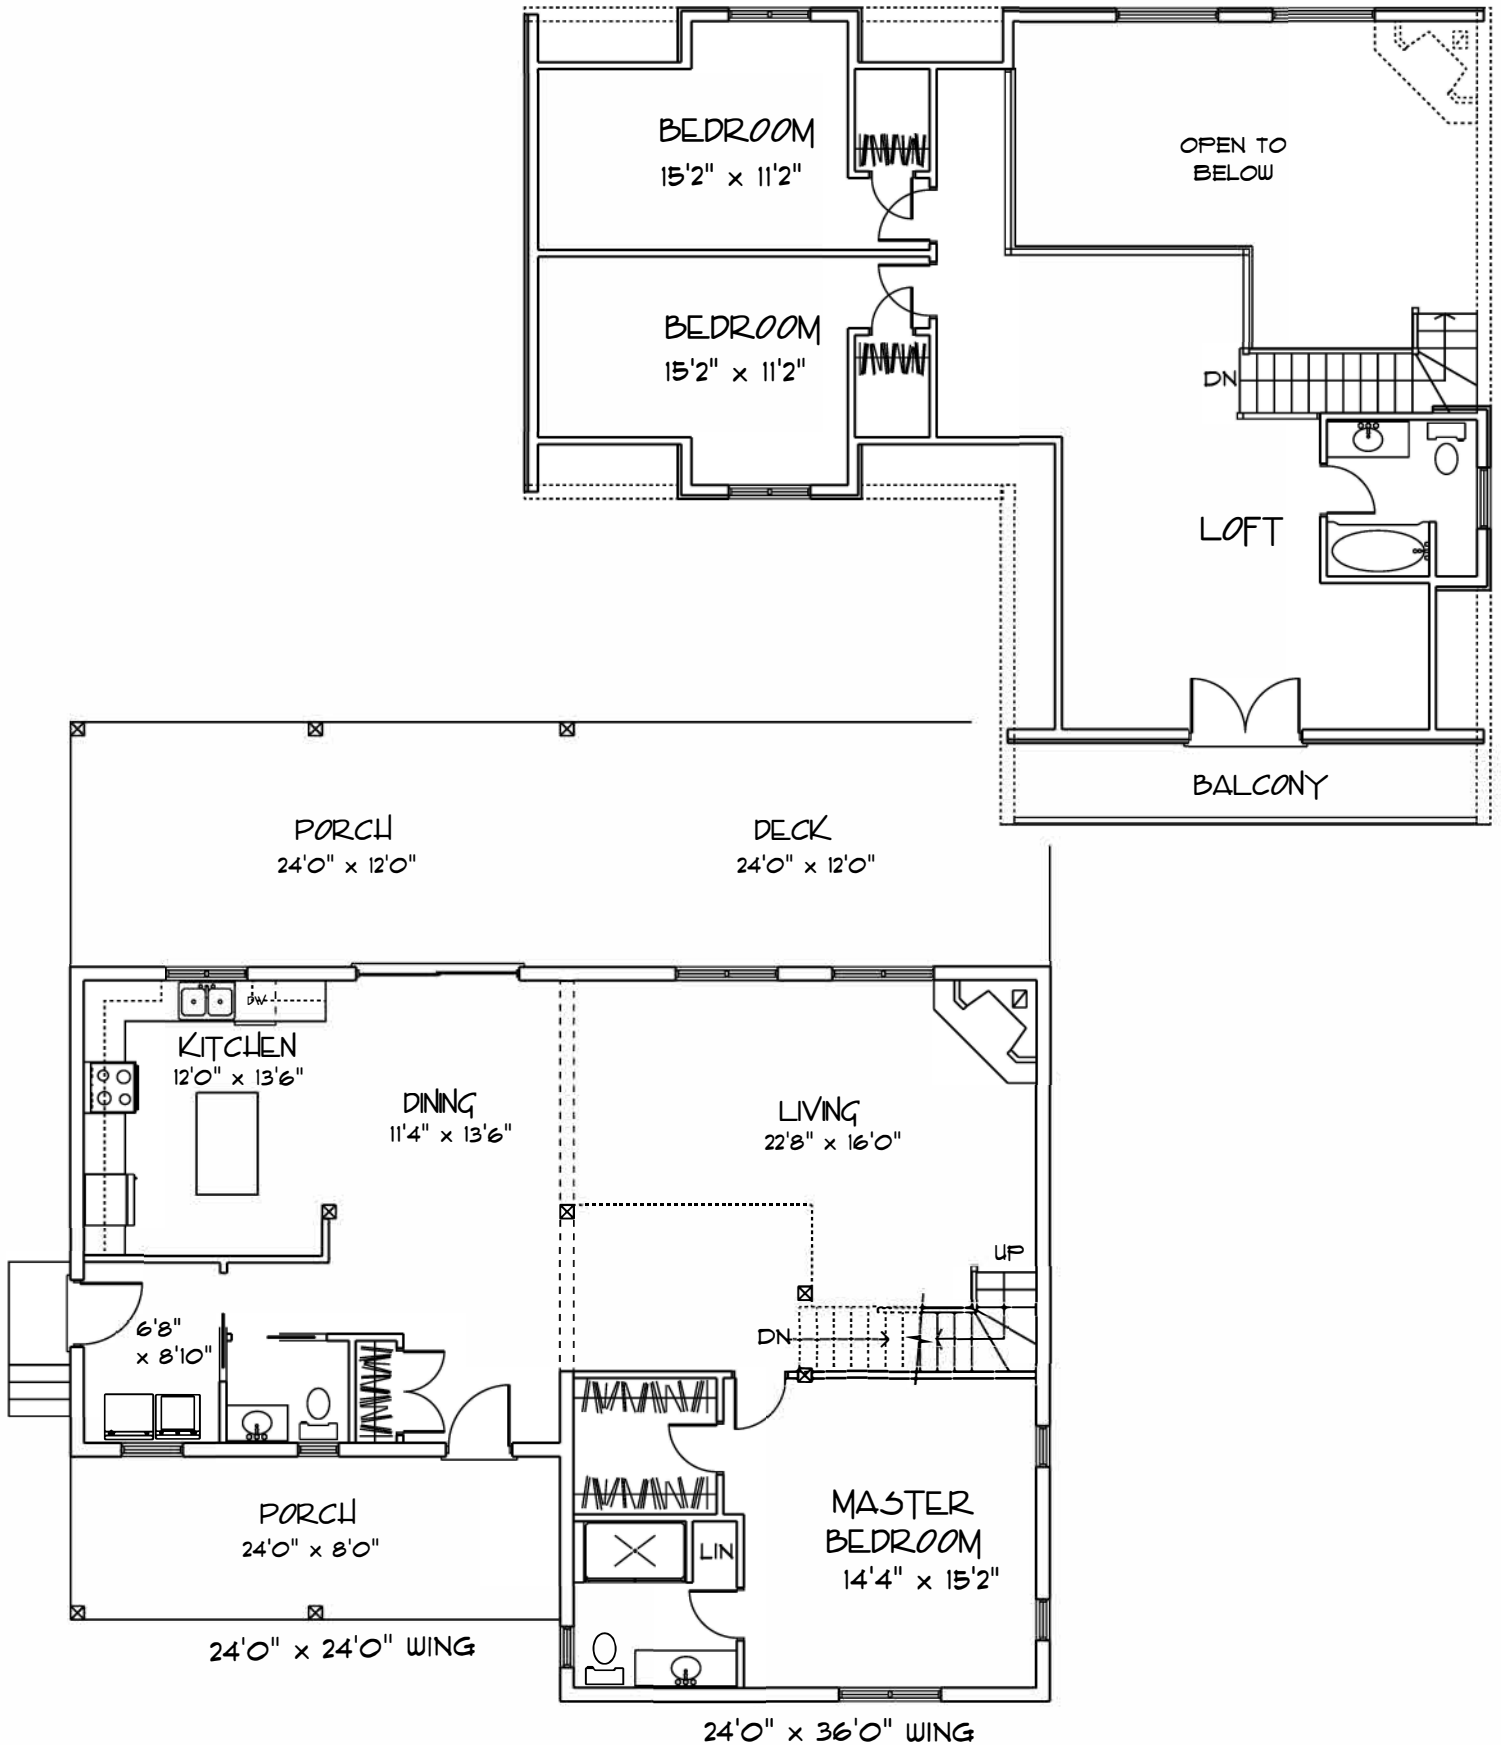

1152 sq. FT.

ECOLOG

HOMES

SINGLE WING-L'Azure Lake

1248 sq. FT.

OPTIONAL DECK

20'0" x 24'0" WING

24'0" x 32'0" WING

ECOLOG

HOMES

SINGLE WING-Loon Lake

1536 sq. FT.

ECOLOG

HOMES

OPTIONAL DECK

SINGLE WING-Moose Lake

1344 sq. FT.

ECOLOG HOMES

SINGLE WING-Macdonald Lake

1440 sq. FT.

ECOLOG

HOMES

DOUBLE WING-Rainbow Lake

1632 sq. FT.

ECOLOG HOMES

DOUBLE WING-Powderhorn Lake

1900 sq. FT.