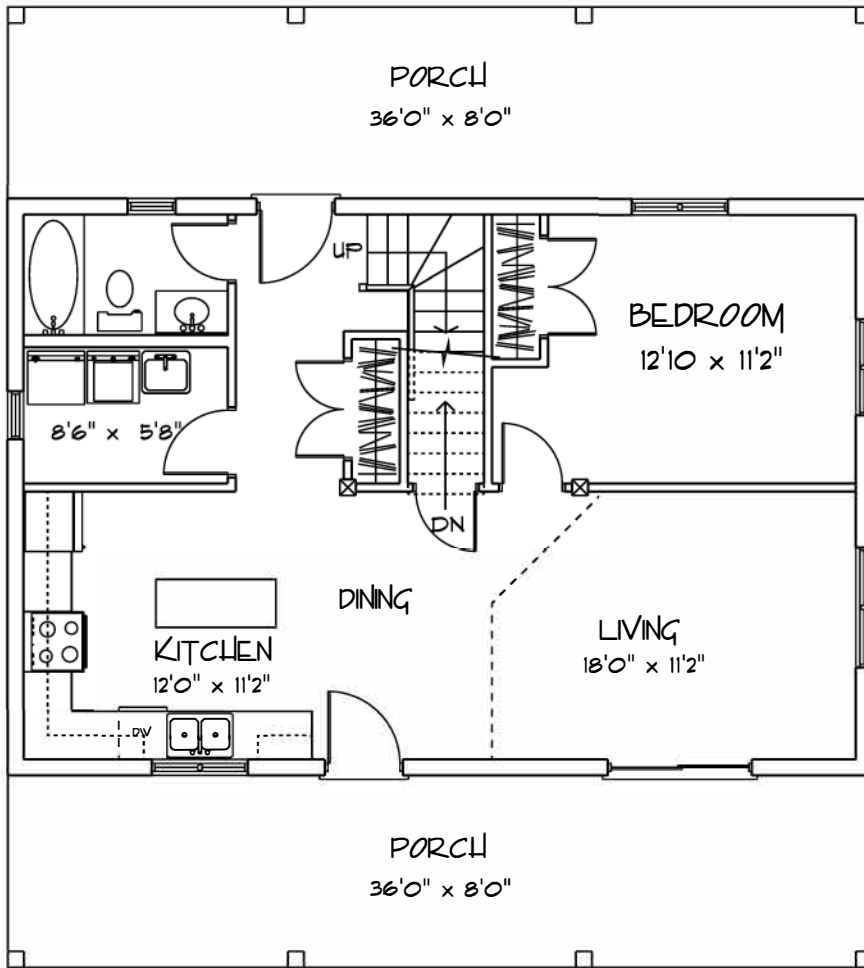

ECOLOG HOMES

28'0" Garter Lake
672 sq. FT.

ECOLOG

HOMES

32'0" Island Lake
768 sq. FT.

ECOLOG HOMES

32'0" Wildcat Lake
768 sq. FT.

ECOLOG HOMES

36'0" Kelly Lake
864 sq. FT.

ECOLOG HOMES

36'0" Nugget Lake

864 sq. FT.

ECOLOG HOMES

36'0" Wolf Lake

864 sq. FT.

ECOLOG HOMES

40'0" Blue Lake
960 sq. FT.

ECOLOG HOMES

40'0" Depot Lake
960 sq. FT.

ECOLOG HOMES

44·0" Raven Lake
1056 sq. FT.

ECOLOG HOMES

44'0" Buck Lake

1056 sq. FT.