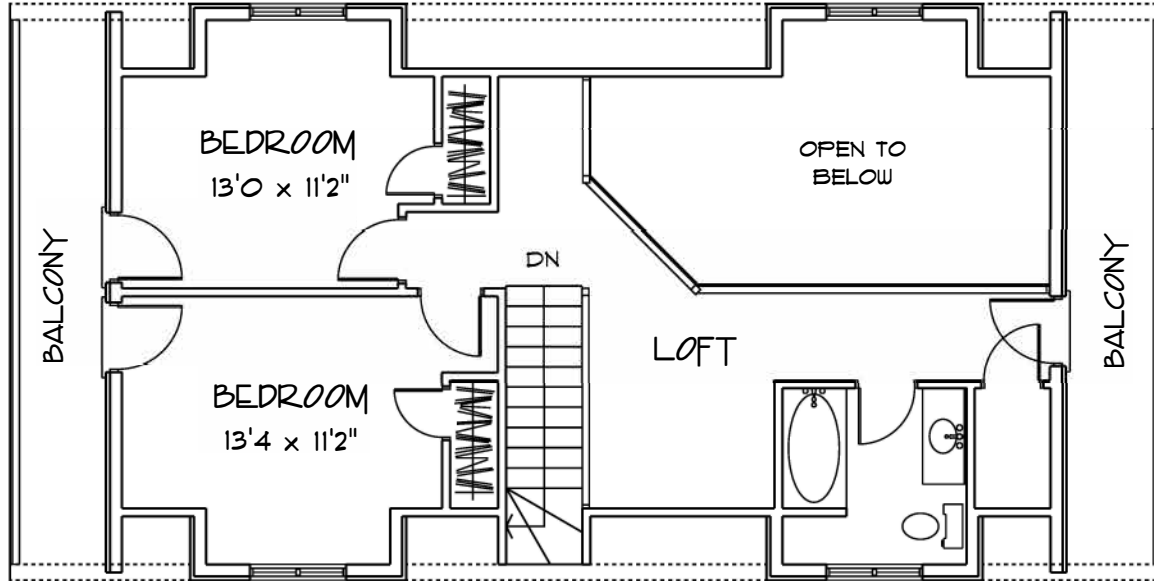

36'0" Kelly Lake
864 sq. FT.

ECOLOG HOMES

36'0" Nugget Lake

864 sq. FT.

ECOLOG HOMES

36'0" Wolf Lake

864 sq. FT.

ECOLOG HOMES

40'0" Blue Lake
960 sq. FT.

ECOLOG HOMES

40'0" Depot Lake
960 sq. FT.

ECOLOG HOMES

44·0" Raven Lake
1056 sq. FT.

ECOLOG HOMES

44'0" Buck Lake

1056 sq. FT.

ECOLOG HOMES

44'0" Sunday Lake
1056 sq. FT.

ECOLOG

HOMES

48'0" Sprucehen Lake

152 sq. FT.

ECOLOG HOMES

48'0" Lost Lake