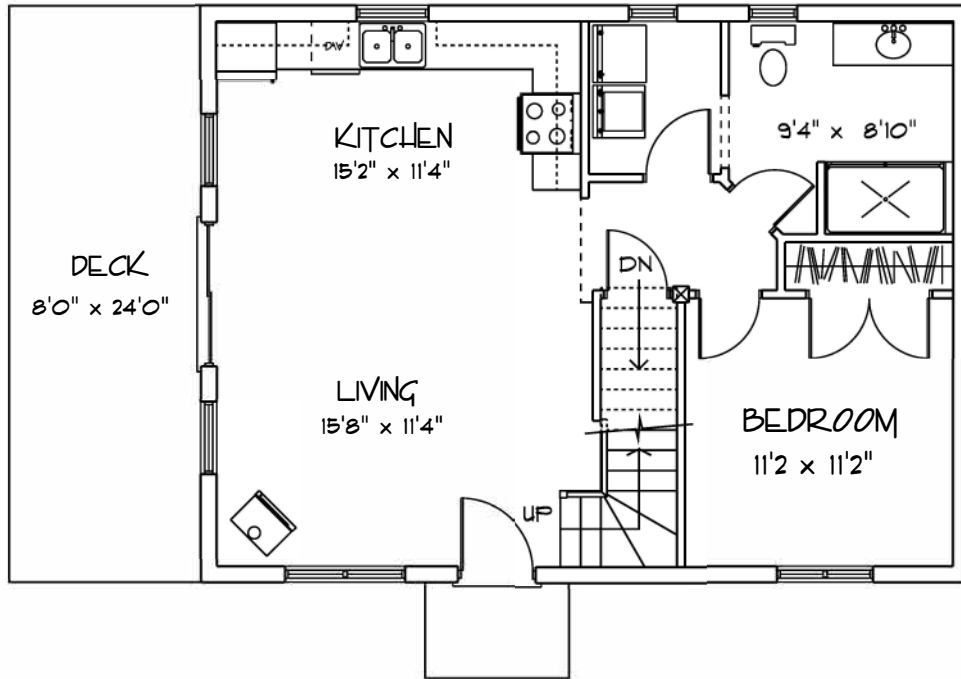

ECOLOG HOMES

28'0" Garter Lake
672 sq. FT.

ECOLOG

HOMES

32'0" Island Lake
768 sq. FT.

ECOLOG HOMES

32'0" Wildcat Lake
768 sq. FT.

ECOLOG HOMES

36'0" Kelly Lake
864 sq. FT.

ECOLOG HOMES

36'0" Nugget Lake

864 sq. FT.

ECOLOG HOMES

36'0" Wolf Lake

864 sq. FT.

ECOLOG HOMES

40'0" Blue Lake
960 sq. FT.

ECOLOG HOMES

40'0" Depot Lake
960 sq. FT.

ECOLOG HOMES

44·0" Raven Lake
1056 sq. FT.

ECOLOG HOMES

44'0" Buck Lake

1056 sq. FT.

ECOLOG HOMES

44'0" Sunday Lake
1056 sq. FT.

ECOLOG

HOMES

48'0" Sprucehen Lake

152 sq. FT.

ECOLOG HOMES

48'0" Lost Lake