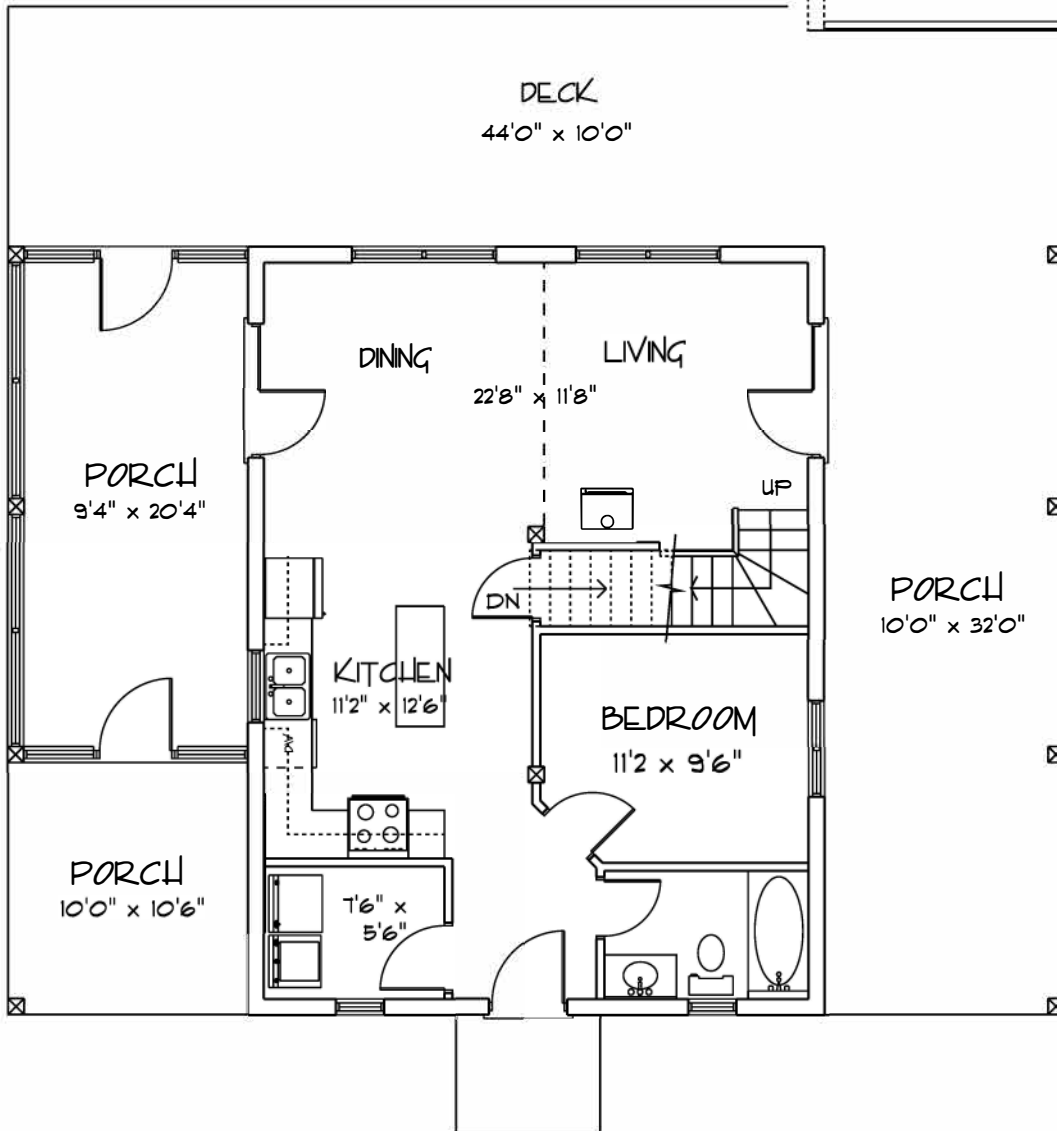

ECOLOG HOMES

28'0" Garter Lake
672 sq. FT.

ECOLOG

HOMES

32'0" Island Lake
768 sq. FT.

ECOLOG HOMES

32'0" Wildcat Lake
768 sq. FT.

ECOLOG HOMES

36'0" Kelly Lake
864 sq. FT.

ECOLOG HOMES

36'0" Nugget Lake

864 sq. FT.

ECOLOG HOMES

36'0" Wolf Lake

864 sq. FT.

ECOLOG HOMES

40'0" Blue Lake
960 sq. FT.

ECOLOG HOMES

40'0" Depot Lake
960 sq. FT.

ECOLOG HOMES

44·0" Raven Lake
1056 sq. FT.

ECOLOG HOMES

44'0" Buck Lake

1056 sq. FT.

ECOLOG HOMES

44'0" Sunday Lake
1056 sq. FT.

ECOLOG

HOMES

48'0" Sprucehen Lake

152 sq. FT.

ECOLOG HOMES

48'0" Lost Lake