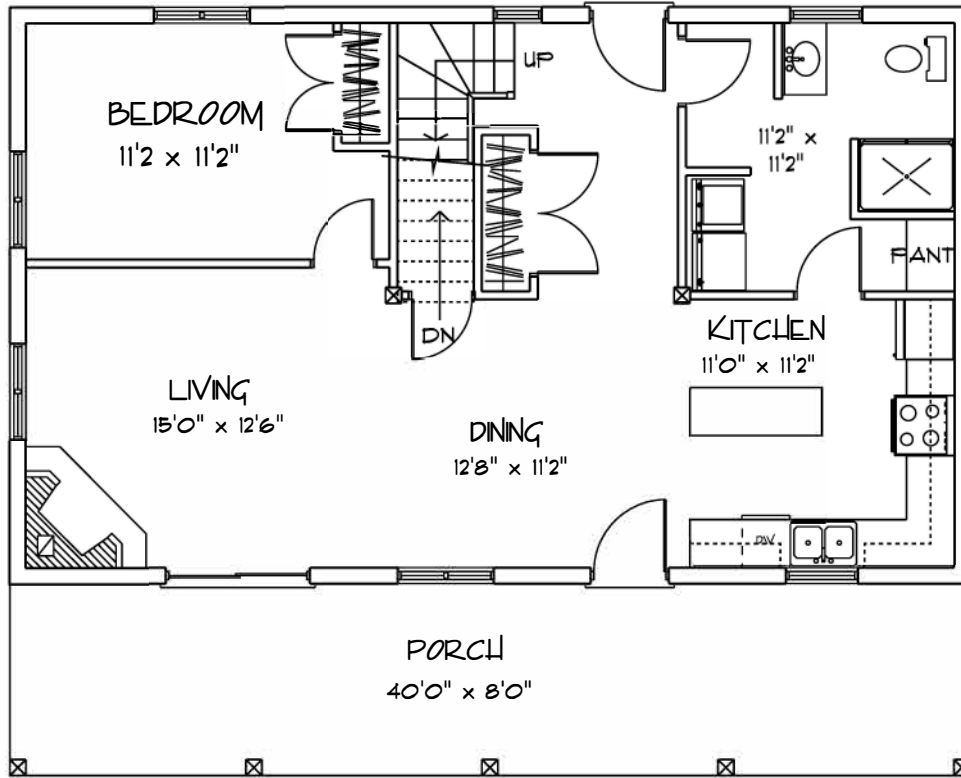

40'0" Blue Lake
960 sq. FT.

ECOLOG HOMES

40'0" Depot Lake
960 sq. FT.

ECOLOG HOMES

44·0" Raven Lake
1056 sq. FT.

ECOLOG HOMES

44'0" Buck Lake

1056 sq. FT.

ECOLOG HOMES

44'0" Sunday Lake
1056 sq. FT.

ECOLOG

HOMES

48'0" Sprucehen Lake

152 sq. FT.

ECOLOG HOMES

48'0" Lost Lake

1152 sq. FT.

ECOLOG

HOMES

SINGLE WING-L'Azure Lake

1248 sq. FT.

OPTIONAL DECK

20'0" x 24'0" WING

24'0" x 32'0" WING