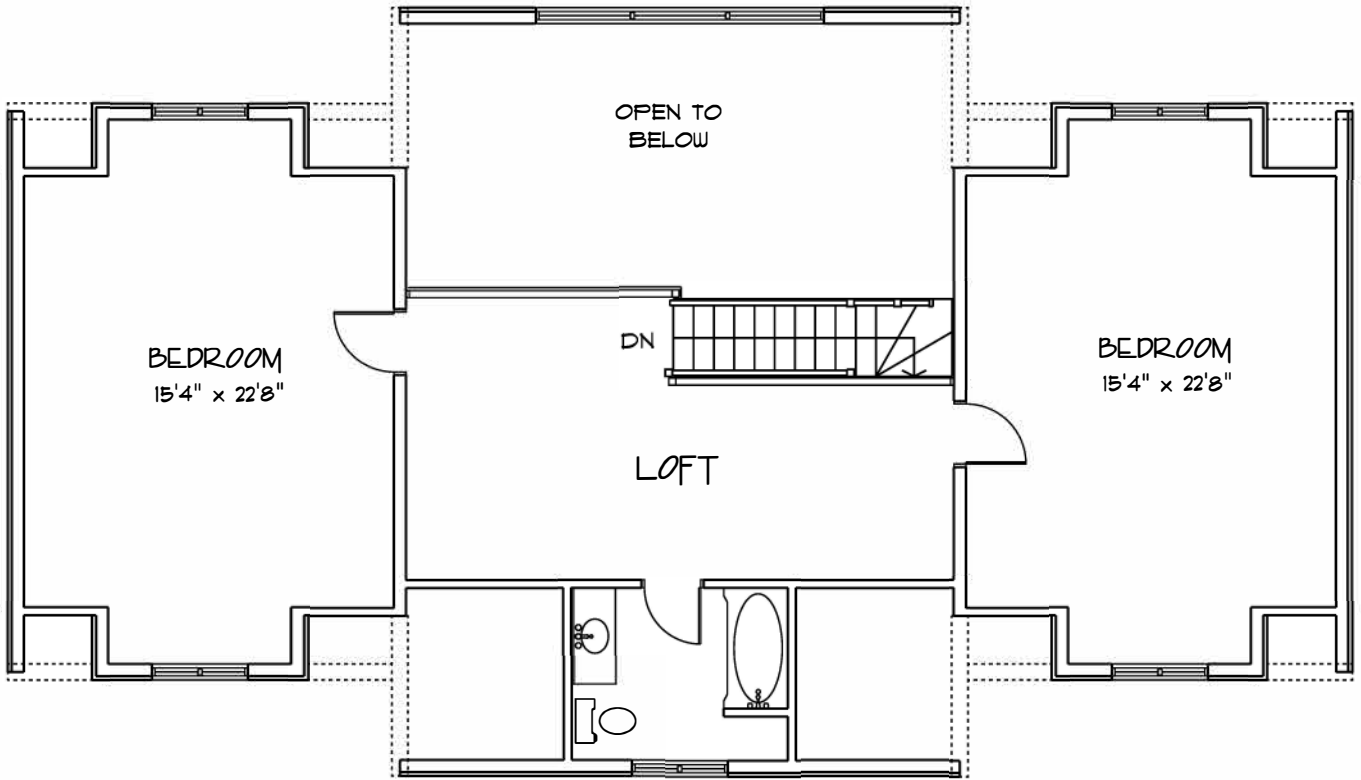

ECOLOG

HOMES

SINGLE WING-Loon Lake

1536 sq. FT.

ECOLOG

HOMES

OPTIONAL DECK

SINGLE WING-Moose Lake

1344 sq. FT.

ECOLOG HOMES

SINGLE WING-Macdonald Lake

1440 sq. FT.

ECOLOG

HOMES

DOUBLE WING-Rainbow Lake

1632 sq. FT.