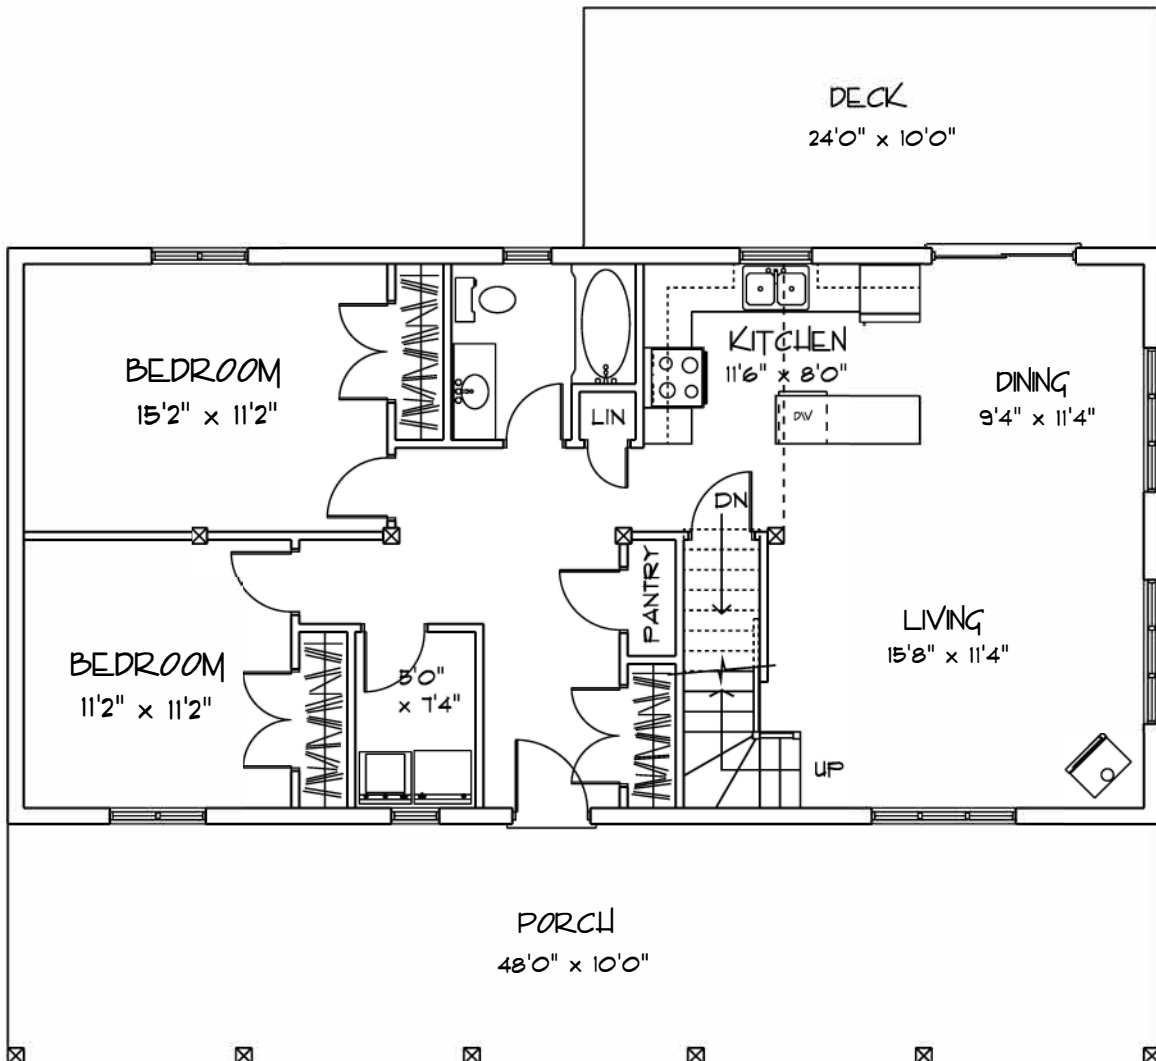

40'0" Blue Lake
960 sq. FT.

ECOLOG HOMES

40'0" Depot Lake
960 sq. FT.

ECOLOG HOMES

44·0" Raven Lake
1056 sq. FT.

ECOLOG HOMES

44'0" Buck Lake

1056 sq. FT.

ECOLOG HOMES

44'0" Sunday Lake
1056 sq. FT.

ECOLOG

HOMES

48'0" Sprucehen Lake

152 sq. FT.

ECOLOG HOMES

48'0" Lost Lake

1152 sq. FT.

ECOLOG

HOMES

SINGLE WING-L'Azure Lake

1248 sq. FT.

OPTIONAL DECK

20'0" x 24'0" WING

24'0" x 32'0" WING

ECOLOG

HOMES

SINGLE WING-Loon Lake

1536 sq. FT.

ECOLOG

HOMES

OPTIONAL DECK

SINGLE WING-Moose Lake