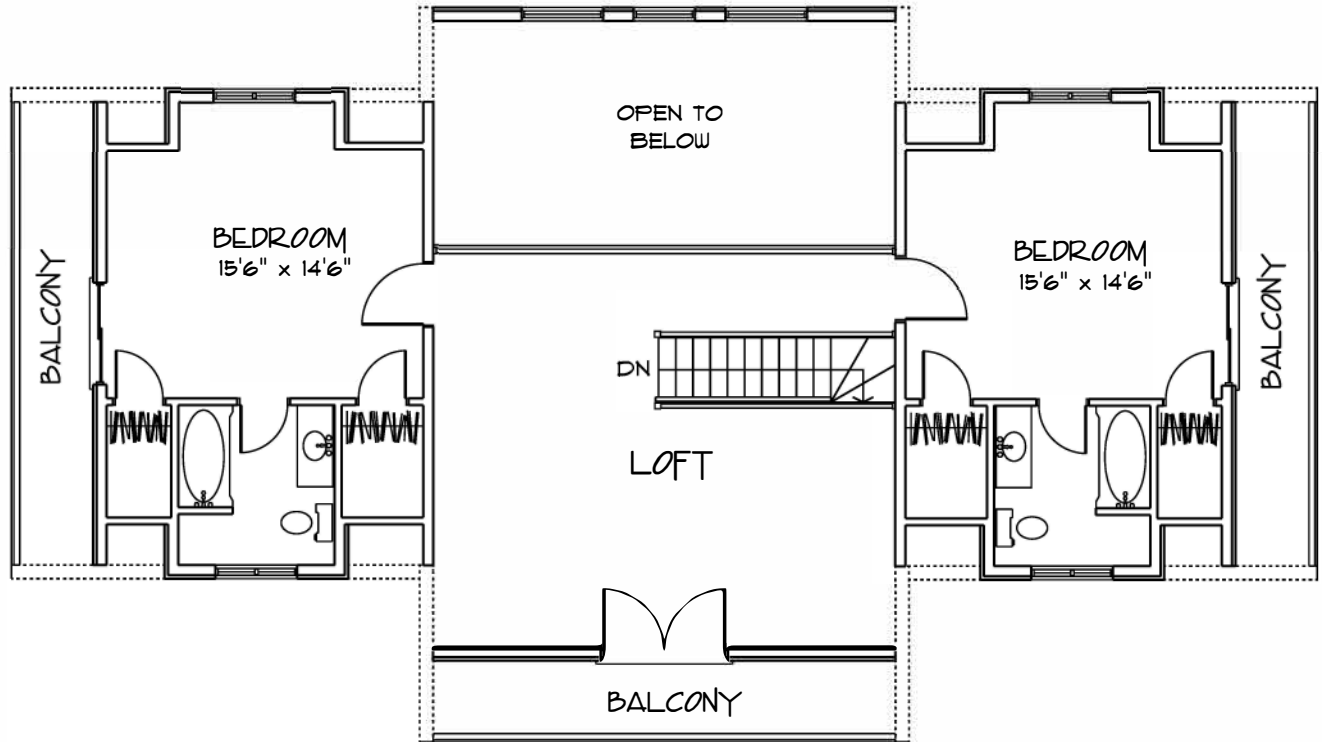

ECOLOG

HOMES

SINGLE WING-Loon Lake

1536 sq. FT.

ECOLOG

HOMES

OPTIONAL DECK

SINGLE WING-Moose Lake

1344 sq. FT.

ECOLOG HOMES

SINGLE WING-Macdonald Lake

1440 sq. FT.

ECOLOG

HOMES

DOUBLE WING-Rainbow Lake

1632 sq. FT.