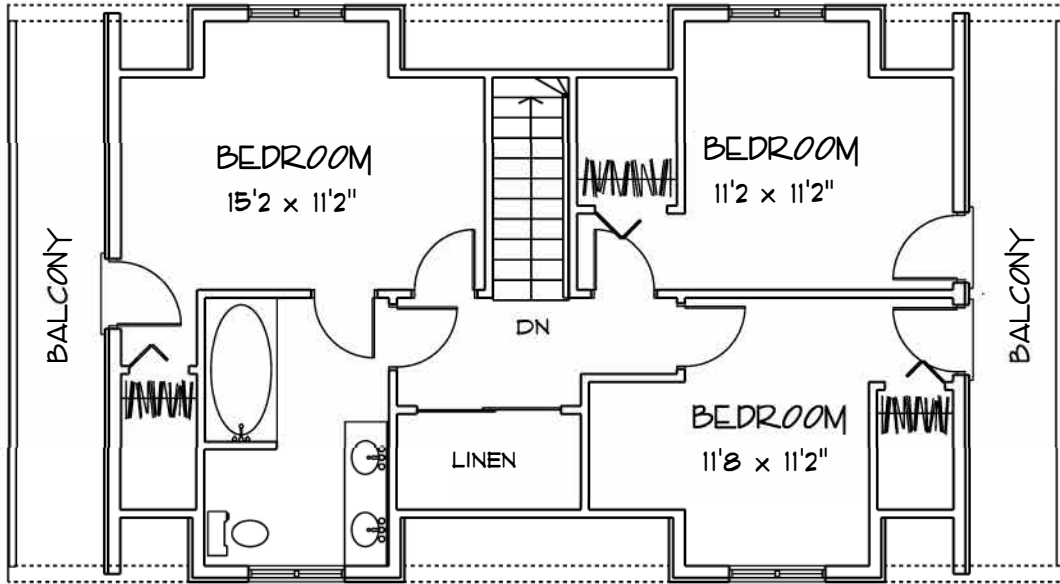

ECOLOG HOMES

28'0" Garter Lake
672 sq. FT.

ECOLOG

HOMES

32'0" Island Lake
768 sq. FT.

ECOLOG HOMES

32'0" Wildcat Lake
768 sq. FT.

ECOLOG HOMES

36'0" Kelly Lake
864 sq. FT.

ECOLOG HOMES

36'0" Nugget Lake

864 sq. FT.

ECOLOG HOMES

36'0" Wolf Lake

864 sq. FT.

ECOLOG HOMES

40'0" Blue Lake
960 sq. FT.

ECOLOG HOMES

40'0" Depot Lake
960 sq. FT.

ECOLOG HOMES

44·0" Raven Lake
1056 sq. FT.

ECOLOG HOMES

44'0" Buck Lake

1056 sq. FT.

ECOLOG HOMES

44'0" Sunday Lake
1056 sq. FT.

ECOLOG

HOMES

48'0" Sprucehen Lake

152 sq. FT.

ECOLOG HOMES

48'0" Lost Lake