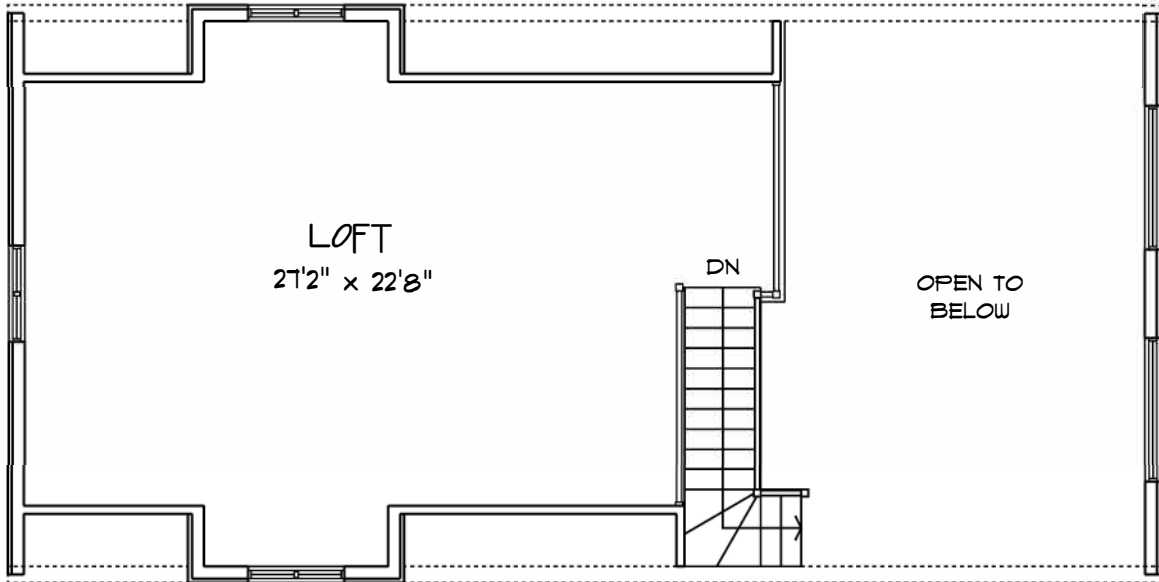

ECOLOG HOMES

44'0" Sunday Lake
1056 sq. FT.

ECOLOG

HOMES

48'0" Sprucehen Lake

152 sq. FT.

ECOLOG HOMES

48'0" Lost Lake

1152 sq. FT.

ECOLOG

HOMES

SINGLE WING-L'Azure Lake

1248 sq. FT.

OPTIONAL DECK

20'0" x 24'0" WING

24'0" x 32'0" WING