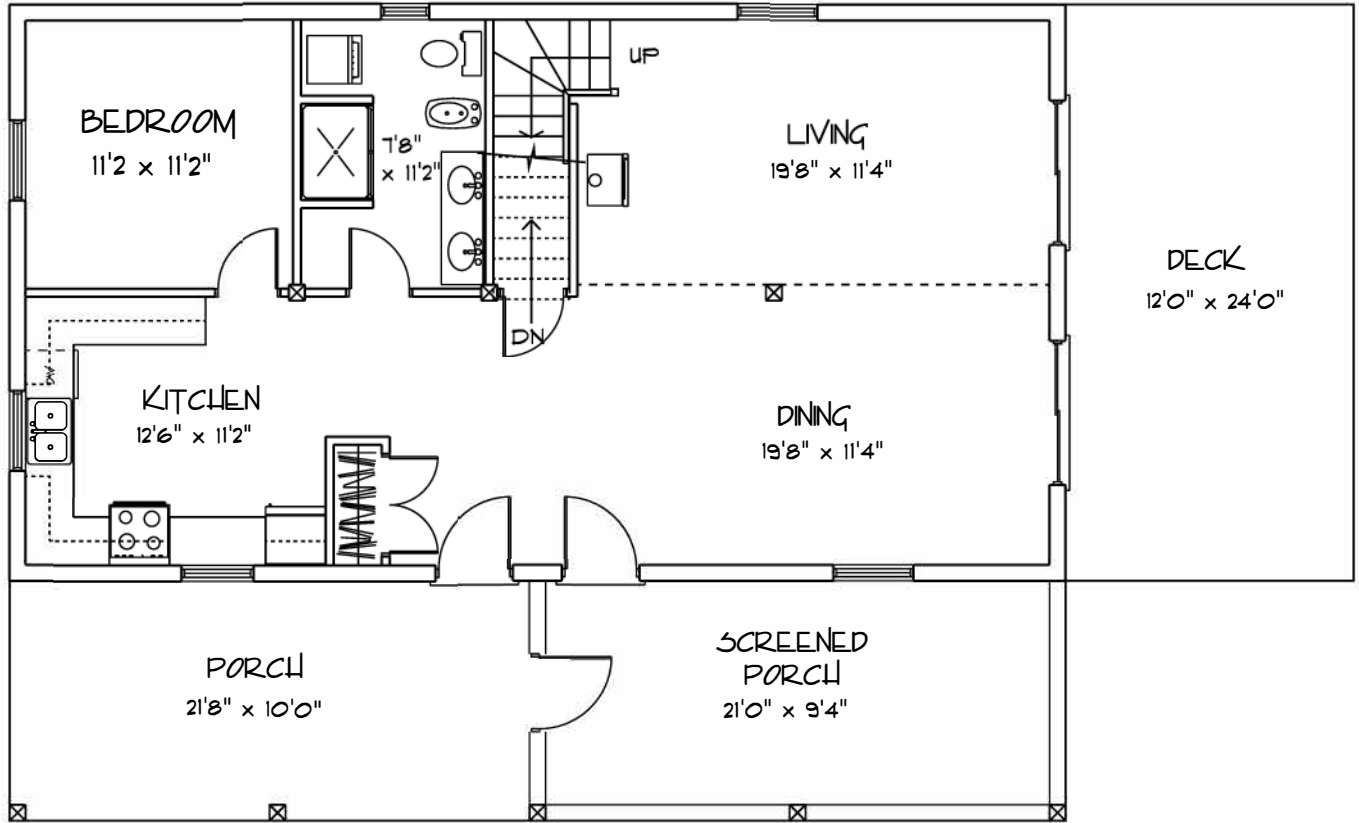

40'0" Blue Lake
960 sq. FT.

ECOLOG HOMES

40'0" Depot Lake
960 sq. FT.

ECOLOG HOMES

44·0" Raven Lake
1056 sq. FT.

ECOLOG HOMES

44'0" Buck Lake

1056 sq. FT.

ECOLOG HOMES

44'0" Sunday Lake
1056 sq. FT.

ECOLOG

HOMES

48'0" Sprucehen Lake

152 sq. FT.

ECOLOG HOMES

48'0" Lost Lake

1152 sq. FT.

ECOLOG

HOMES

SINGLE WING-L'Azure Lake

1248 sq. FT.

OPTIONAL DECK

20'0" x 24'0" WING

24'0" x 32'0" WING