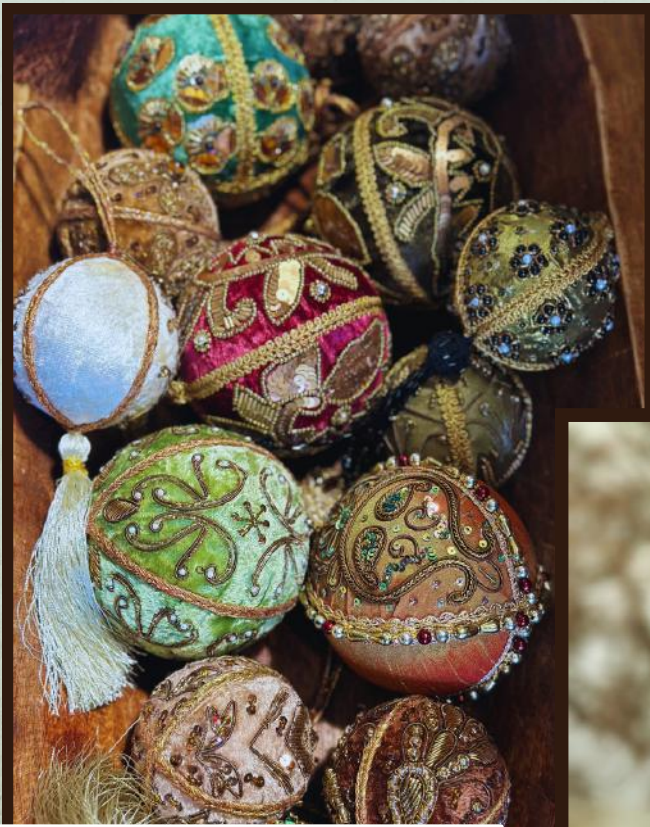

Dazzling Star

Treasure Star

Splendor Star

Starlight Bliss Star

ADORE CHRISTMAS HEART 10 CM

Holiday Heart

Jingle Heart

Mistletoe Heart

Frosty Heart

NEW

Majesty Balls

Experience the magic of Christmas with our new Sequin Joy Christmas Baubles! These beautiful, handcrafted 10x10 cm ornaments are adorned with beads and sequins in five unique designs. Perfect for adding a luxurious and festive touch to your home, each bauble exudes tradition and elegance. Create a Christmas decoration that truly stands out and fills your home with warmth and joy.