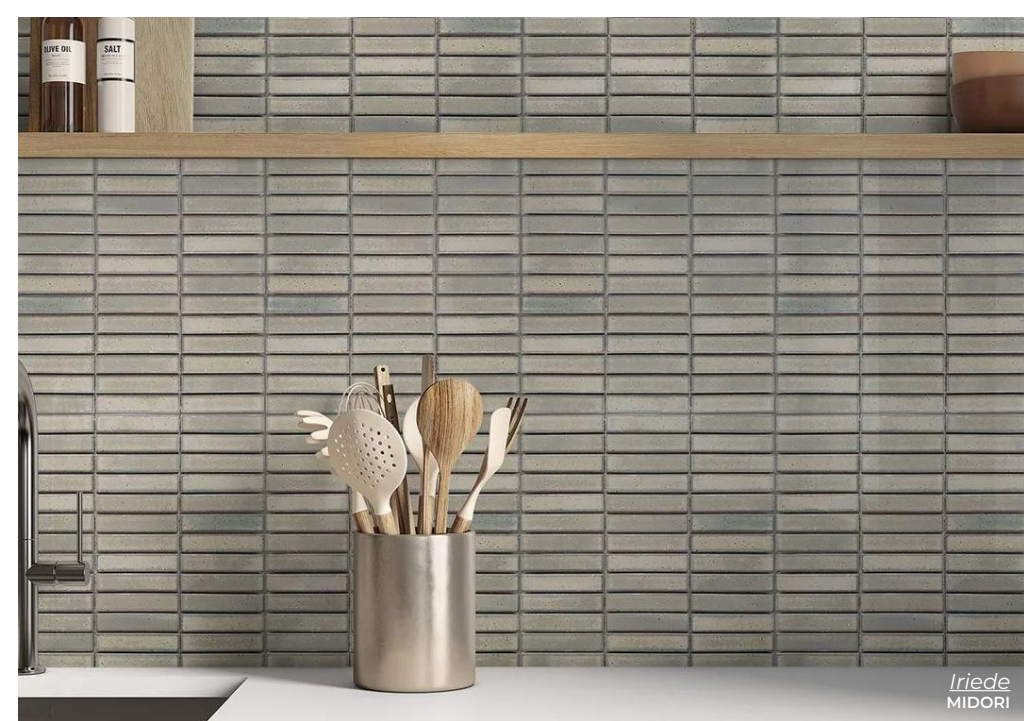

AK Balmoral Plaid  
SILVERSTONE

Gems  
CREAM

Tabarka Terracotta  
PARIS METRO 2

AK Luminous  
RAY CALACATTA

Slide  
MINK

Origin  
BIRCH WHITE

Iriede  
MIDORI

Classic Collection  
SNOW WHITE BEVEL