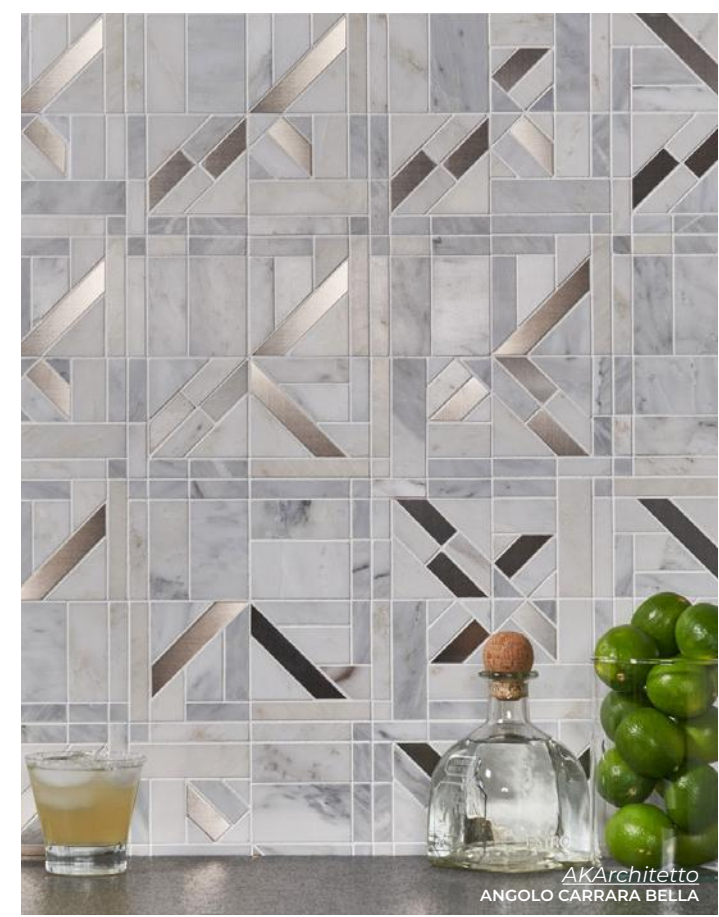

Rockart  
STATUARY DOTS

AK French Vanilla  
FRENCH VANILLA

Botanicus  
REEF EMERALD

Gallipoli  
EXAGONA

AK Pose  
FINO THASSOS

AK Immersion  
UNDERTOW VOYAGE BLUE

Flow  
PEACOCK GREEN PICKET

Harley  
GRAPHITE

Tabarka Terracotta  
MEDITERRANEAN 27

*AKArchitetto*  
ANGOLO CARRARA BELLA

*WOW Glow*  
MIDNIGHT BLUE

*St. Tropez*  
WHITE

*Sio*  
SOLID NAVY HEX

*Block*  
ARROW AZUL

*Feathers*  
ICE WHITE

*AK Next*  
HEX CARRARA BELLA