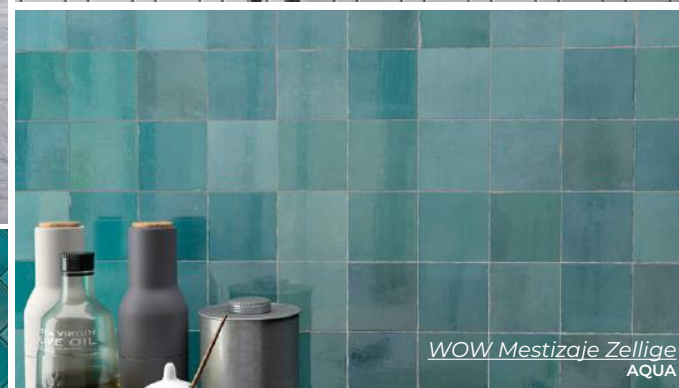

CC Mosaics
WHITE & GREY BASKETWEAVE