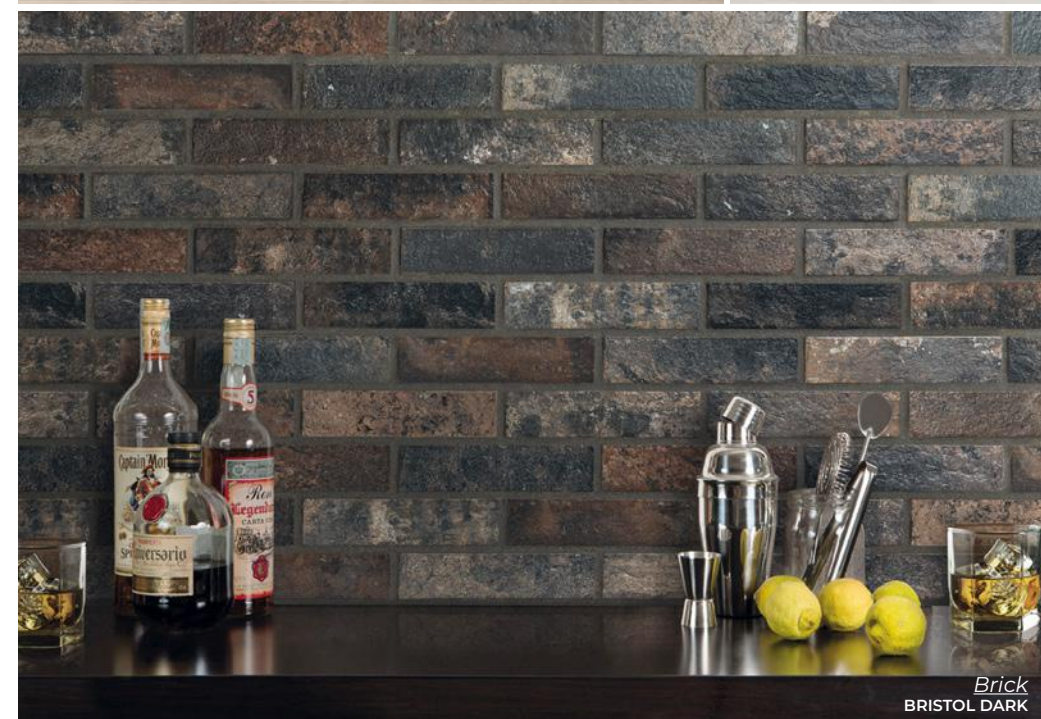

WOW Texture
SAGE PATTERN MIX

Brick
BRISTOL DARK