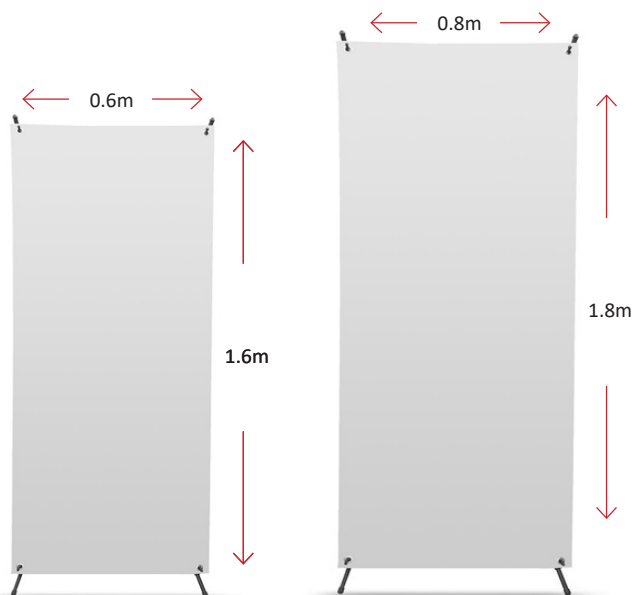

Telescopic Banners	2m	3m	4m
Print Area	600mm x 1690mm	580mm x 2390mm	580mm x 3390mm
Flag Area	680mm x 1800mm	680mm x 2500mm	680mm x 3500mm

X-Base Banner Spec Sheet

Indoor Product

Product Details

Available Sizes / Options

Specifications

Hardware	Aluminium
Fabric	Non Curl PVC
Available Sizes	0.6m x 1.6m 0.8m x 1.8m
Colour	Full Colour Print
Branding Opt.	Single Sided Only
Include	System, Print and Carry Bag

X-Base Banner System and Carry Bag