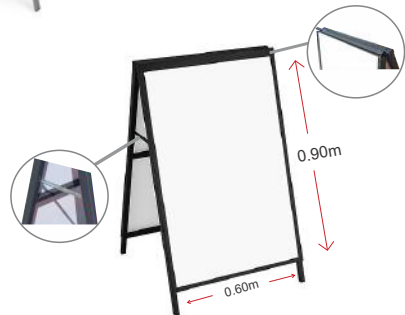

← Standard Pull Up Banner System and Carry Bag

Deluxe Pull Up Banner System and Carry Bag →

Aluminium and Steel Sandwich Boards Spec Sheet

Indoor / Outdoor Product

Product Details

Available Sizes / Options

Specifications

Aluminium Sandwich Board

Hardware	Aluminium Frame Plastic Sleeve Cover
Inserts	2x A1 Posters 594mm x 841mm
Size	1200mm x 680mm x 100mm
Colour	Full Colour Print

Steel Sandwich Board

Hardware	Steel Frame
Inserts	2x Correx Boards 600mm x 900mm
Size	1050mm x 630mm x 80mm
Colour	Full Colour Print