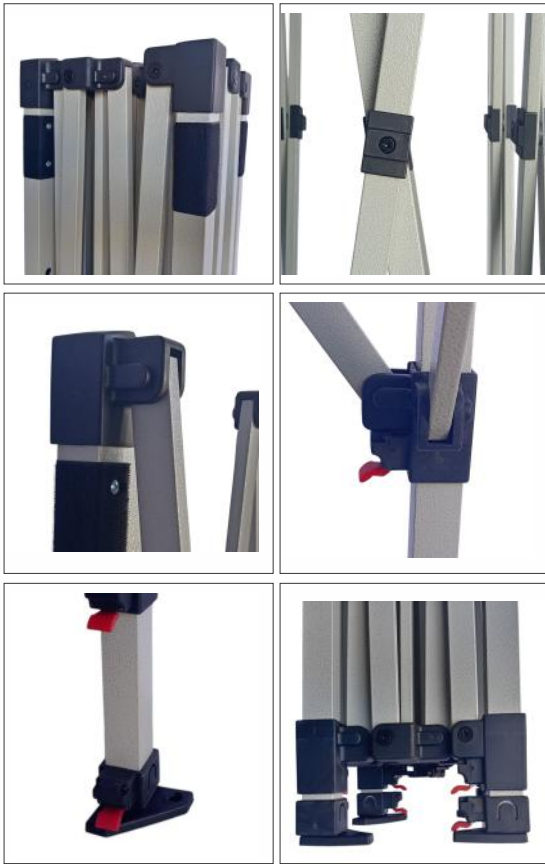

Optional Extra's

Weight Sand Bag

Rubber Weight

Full or Half Walls

Deluxe Steel Gazebo Spec Sheet

Outdoor Product

Product Details

Available Sizes / Options