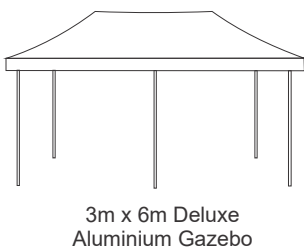

Product Details

Available Sizes / Options

Optional Extra's

Specifications

Frame	Deluxe Aluminium
Fabric	300D Oxford Canvas
Size	3m x 3m | 3m x 4.5m | 3m x 6m
Colour	Full Colour Print
Printing	Digital Direct Dye Sublimation
Opt. Extra's	Full / Half Walls | Gazebo Weights
Include	System, Print, Toolkit and Carry Bag

3m x 3m Deluxe Aluminium Gazebo	3m x 4.5m Deluxe Aluminium Gazebo	3m x 6m Deluxe Aluminium Gazebo
Outer Leg: 40mm x 1mm	Outer Leg: 40mm x 1mm	Outer Leg: 40mm x 1mm
Inner Leg: 36mm x 1mm	Inner Leg: 36mm x 1mm	Inner Leg: 36mm x 1mm
Cross Bar: 25mm x 12.5mm x 1.2mm	Cross Bar: 25mm x 12.5mm x 1.2mm	Cross Bar: 25mm x 12.5mm x 1.2mm
Weight: ± 15kg	Weight: ± 17kg	Weight: ± 31kg