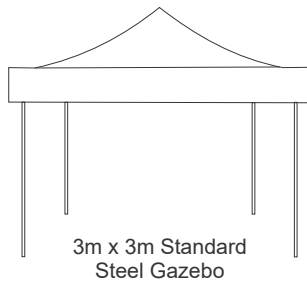

Car Magnets Spec Sheet

Outdoor Product

Product Details

Standard Size

Specifications

Fabric	Vinyl
Size	300mm x 500mm
Colour	Full Colour Print
Branding	Available in Single Sided Only
Options	Custom Sizes

Cluster Fountain Flag Spec Sheet

For 3m x 4.5m Gazebo

For 3m x 6m Gazebo

Gazebo Half Wall

For 2m x 2m Gazebo

For 3m x 3m Gazebo

For 3m x 4.5m Gazebo

For 3m x 6m Gazebo

Specifications

Hardware	N/A
Fabric	100% Polyester Gazebo Material
Size	2m x 2m 3m x 3m 3m x 4.5m 3m x 6m
Colour	Full Colour Print
Branding	Single Sided Double Sided on Full Walls Only

Standard Steel Gazebo Spec Sheet

Outdoor Product

Product Details

Available Sizes / Options

Specifications

Frame	Standard Steel Frame is Powder Coated	
Fabric	300D Oxford Canvas	
Size	2m x 2m 3m x 3m	
Colour	Full Colour Print	
Printing	Digital Direct Dye Sublimation	
Opt. Extra's	Full / Half Walls Gazebo Weights	
Include	System, Print, Toolkit and Carry Bag	
	2m x 2m Standard Steel Gazebo	3m x 3m Standard Steel Gazebo
	Outer Leg: 30mm x 30mm x 0.8mm	Outer Leg: 30mm x 30mm x 0.8mm
	Inner Leg: 25mm x 25mm x 0.7mm	Inner Leg: 25mm x 25mm x 0.7mm
	Cross Bar: 26mm x 13mm x 0.7mm	Cross Bar: 26mm x 13mm x 0.7mm
	Weight: ± 17.6kg	Weight: ± 19.5kg