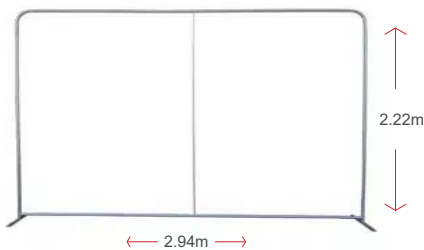

Sharkfin Banners	2m	3m	4m
Print Area	796mm x 1787mm	870mm x 2208mm	960mm x 2774mm
Flag Area	895mm x 2010mm	970mm x 2460mm	1070mm x 3090mm

Slimline Banner Spec Sheet

Indoor Product

Product Details

Available Sizes / Options

Specifications

Frame	Aluminium
Fabric	100% Polyester Bannerweave
Size	0.80m x 2.0m 2.44m x 2.22m 2.94m x 2.22m
Colour	Full Colour Print
Printing	Digital Direct Dye Sublimation
Include	System, Print and Carry Bag