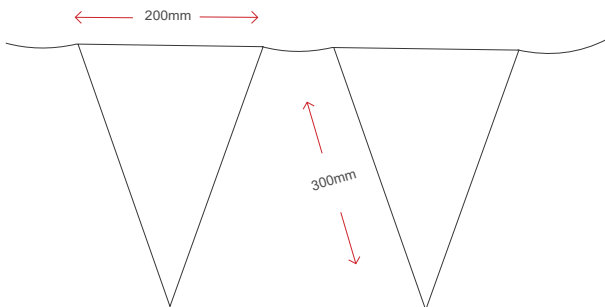

Executive Banner Wall System and Carry Bag

Curved Banner Walls Spec Sheet

Indoor Product

Product Details

Available Sizes / Options

Specifications

Hardware	Aluminium
Fabric	100% Polyester Bannerweave
Available Sizes	2.25m 3m 3.75m 4.5m (2.25m H)
Colour	Full Colour Print
Branding Opt.	Available in Single Sided Only
Opt. Extra's	Wings / Closed Sides
Include	System, Print and Carry Bag
Cross Bar	760mm x 16mm x 0.8mm

Executive Banner Wall System and Carry Bag

Bunting String Flags Spec Sheet

Outdoor Product

Product Details

Standard Size

200mm Extra rope included on sides

Specifications

Fabric	100% Polyester Ultra Sheen Non Curl PVC
Size	0.6m x 0.9m 1.2m x 1.8m 2.7m x 1.8m Custom
Colour	Full Colour Print
Branding	Single Sided or Double Sided Front to Back
Options	Custom Sizes

Car Magnets Spec Sheet

Outdoor Product

Product Details

Standard Size

Specifications

Fabric	Vinyl
Size	300mm x 500mm
Colour	Full Colour Print
Branding	Available in Single Sided Only
Options	Custom Sizes

Cluster Fountain Flag Spec Sheet