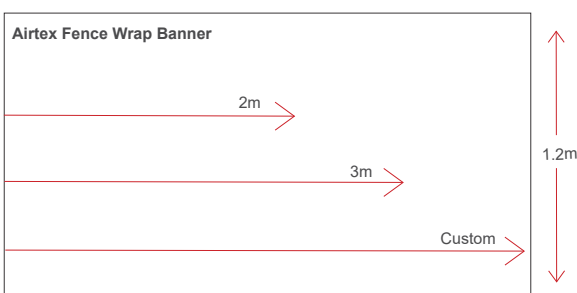

Available Sizes / Options

Specifications

PVC Fence Banner

Fabric	PVC
PVC Size	1.0m x 2.0m 1.0m x 3.0m Custom
Colour	Full Colour Print
PVC Branding	Available in Single or Double Sided
Finishing	With or Without Eyelets