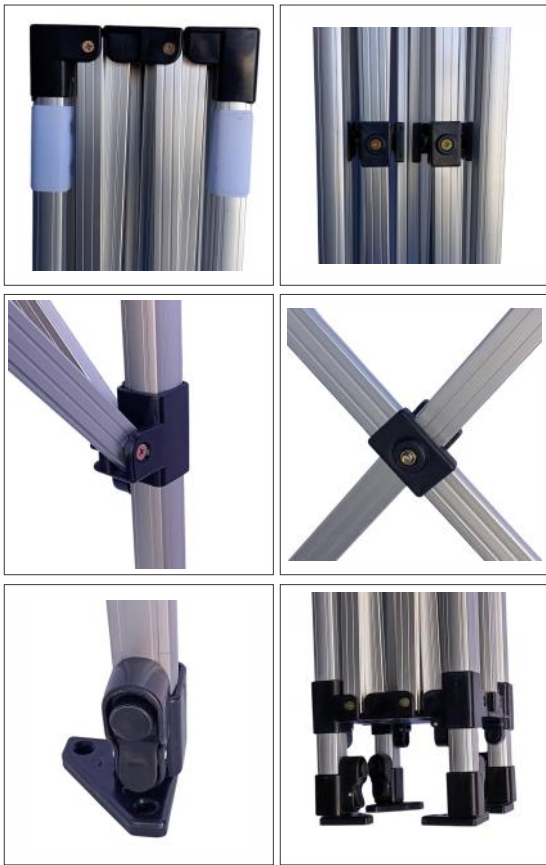

Standard Aluminium Gazebo Spec Sheet

Outdoor Product