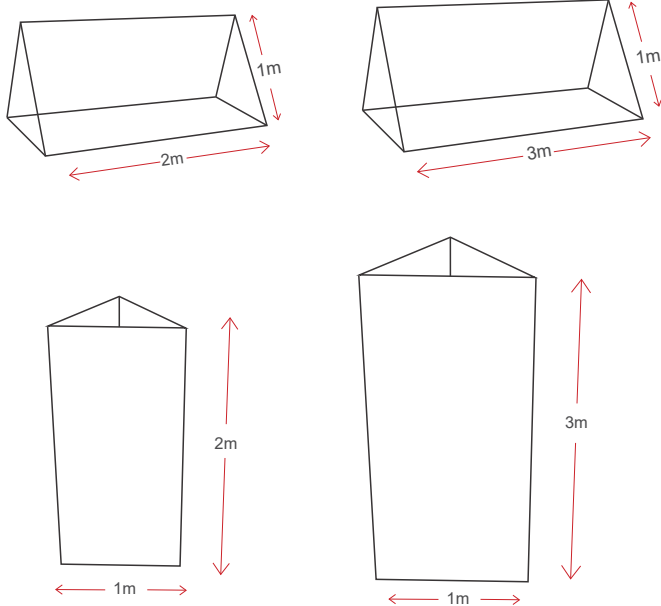

A-Frame Spec Sheet

Outdoor Product

Product Details

Available Sizes / Options

Specifications

Hardware	Aluminium
Fabric	Traditional - PVC or 100% Polyester Bannerweave Fully Wrapped - 100% Polyester Bannerweave Tower - PVC
Available Sizes	1.0m x 2.0m 1.0m x 3.0m
Colour	Full Colour Print
Branding Opt.	Traditional Fully Wrapped Tower
Include	System, Print and Carry Bag