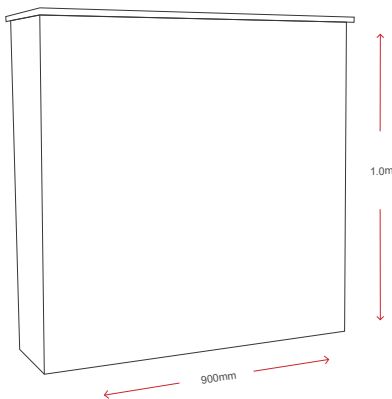

Foldable Lightbox Fabric Frame System & Carry Bag

Pop Up Banner Spec Sheet

Outdoor Product

2x Tent Spikes Included

Product Details

Available Sizes / Options

Specifications

Hardware	Fiberglass Rod
Fabric	100% Polyester Bannerweave
Available Sizes	0.7m x 1.5m 1.0m x 2.0m
Colour	Full Colour Print
Branding Opt.	Double Sided Print
Include	System, Print and Carry Bag

Pop Up Banner System and Carry Bag

Poster & Poster Frame Spec Sheet

Indoor Product

Product Details

Available Sizes / Options

Specifications

Poster Frames

Frame	Aluminium Clip Frame with Protective Clear Cover
Size	A0 A1 A2 A3 A4

Posters

Poster Paper	135 GSM
Size	A0 A1 A2 A3 A4
Colour	Full Colour Print

ABS Promo Counter Spec Sheet

Outdoor Product

Product Details

Available Sizes / Options

Specifications

Hardware	ABS Steel Foamboard
Material	3 Year Vinyl and Lamination
Size	950mm x 450mm x 2000mm
Colour	Full Colour Print

Fabric Promo Counter Spec Sheet

Outdoor Product

Product Details

Available Sizes / Options

Specifications

Hardware	Aluminium Frame Melamine Top Masonite Shelf
Fabric	100% Polyester Bannerweave
Size	1000mm x 900mm x 350mm
Colour	Full Colour Print
Include	System, Print and Carry Bag