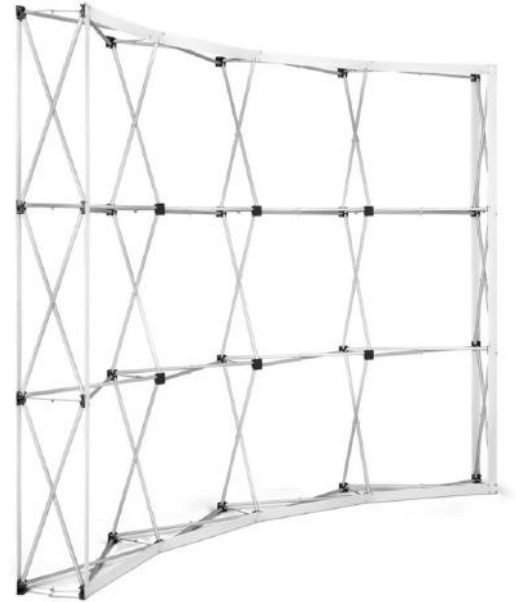

Indoor Product

Product Details

Available Sizes / Options

Specifications

Hardware	Aluminium
Fabric	100% Polyester Bannerweave
Available Sizes	1.5m 2.25m 3m 3.75m 4.5m 6m (2.25m H)
Colour	Full Colour Print
Branding Opt.	Available in Single / Double Sided
Opt. Extra's	Wings / Closed Sides
Include	System, Print and Carry Bag
Cross Bar	760mm x 16mm x 0.8mm

Executive Banner Wall System and Carry Bag

Curved Banner Walls Spec Sheet

Indoor Product

Product Details

Available Sizes / Options

Specifications

Hardware	Aluminium
Fabric	100% Polyester Bannerweave
Available Sizes	2.25m 3m 3.75m 4.5m (2.25m H)
Colour	Full Colour Print
Branding Opt.	Available in Single Sided Only
Opt. Extra's	Wings / Closed Sides
Include	System, Print and Carry Bag
Cross Bar	760mm x 16mm x 0.8mm