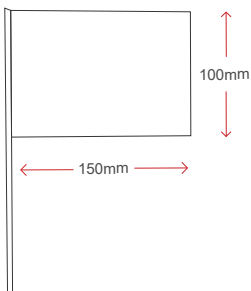

A-Frame Spec Sheet

Outdoor Product

Product Details

Available Sizes / Options

Specifications

Hardware	Aluminium
Fabric	Traditional - PVC or 100% Polyester Bannerweave Fully Wrapped - 100% Polyester Bannerweave Tower - PVC
Available Sizes	1.0m x 2.0m 1.0m x 3.0m
Colour	Full Colour Print
Branding Opt.	Traditional Fully Wrapped Tower
Include	System, Print and Carry Bag

Car Magnets Spec Sheet

Outdoor Product

Product Details

Standard Size

Specifications

Fabric	Vinyl
Size	300mm x 500mm
Colour	Full Colour Print
Branding	Available in Single Sided Only
Options	Custom Sizes

Cluster Fountain Flag Spec Sheet

Curved Banners	2m	3m	4m
Print Area	501mm x 2026mm	504mm x 2740mm	495mm x 2862mm
Flag Area	650mm x 2300mm	650mm x 3015mm	650mm x 3300mm

Desk Top Flag Spec Sheet

Indoor Product

Product Details

Available Sizes / Options

Available in Single Base only

Specifications

Hardware	Gold Stand with metallic gold pole
Fabric	100% Polyester Ultrasheen
Size	15cm x 10cm
Colour	Full Colour Print
Branding	Single Sided Only 90% Shine-through