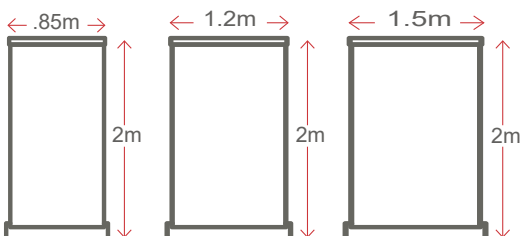

Fabric Promo Counter System and Carry Bag

Kidney Promo Counter Spec Sheet

Outdoor Product

Product Details

Available Sizes / Options

Specifications

Hardware	Melamine Top Perforated Correx
Material	3 Year Vinyl and Lamination
Sizes	940mm x 900mm x 460mm
Colour	Full Colour Print White Top and Base
Branding Opt.	Single Sided Only
Include	System, Print and Carry Bag

Kidney Shape Counter, Print and Carry Bag

Pull Up Banners Spec Sheet

Indoor Product

Product Details

Available Sizes / Options

Standard Pull Up Banner

Deluxe Pull Up Banners

Specifications

Hardware	Aluminium
Fabric	PVC
Available Sizes	0.85m x 2.0m 1.2m x 2.0m 1.5m x 2.0m
Colour	Full Colour Print Silver Base
Branding Opt.	0.85m available in Single / Double Sided 1.2m & 1.5m available in Single Sided Only
Base	Standard or Deluxe
Include	System, Print and Carry Bag