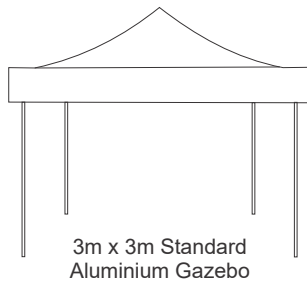

Outdoor Product

Product Details

Available Sizes / Options

Specifications

Frame	Standard Steel Frame is Powder Coated	
Fabric	300D Oxford Canvas	
Size	2m x 2m 3m x 3m	
Colour	Full Colour Print	
Printing	Digital Direct Dye Sublimation	
Opt. Extra's	Full / Half Walls Gazebo Weights	
Include	System, Print, Toolkit and Carry Bag	
	2m x 2m Standard Steel Gazebo	3m x 3m Standard Steel Gazebo
	Outer Leg: 30mm x 30mm x 0.8mm	Outer Leg: 30mm x 30mm x 0.8mm
	Inner Leg: 25mm x 25mm x 0.7mm	Inner Leg: 25mm x 25mm x 0.7mm
	Cross Bar: 26mm x 13mm x 0.7mm	Cross Bar: 26mm x 13mm x 0.7mm
	Weight: ± 17.6kg	Weight: ± 19.5kg

Optional Extra's

Weight Sand Bag

Rubber Weight

Full or Half Walls

3m x 3m Deluxe Steel Gazebo
Outer Leg: 30mm x 30mm x 1mm
Inner Leg: 27mm x 27mm x 1mm
Cross Bar: 25mm x 12.5mm x 1mm
Weight: ± 22kg

Standard Aluminium Gazebo Spec Sheet

Outdoor Product

Product Details

Available Sizes / Options

Specifications

Frame	Standard Aluminium
Fabric	300D Oxford Canvas
Size	2m x 2m 3m x 3m
Colour	Full Colour Print
Printing	Digital Direct Dye Sublimation
Opt. Extra's	Full / Half Walls Gazebo Weights
Include	System, Print, Toolkit and Carry Bag