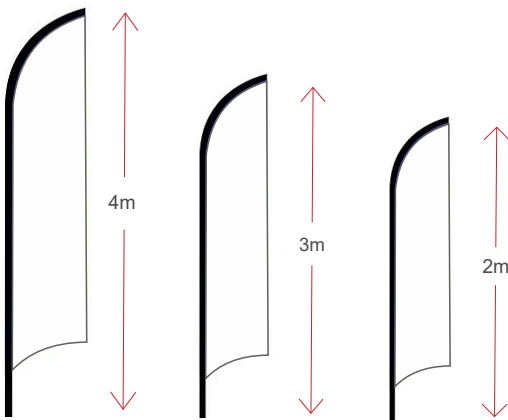

Car Magnets Spec Sheet

Outdoor Product

Product Details

Standard Size

Specifications

Fabric	Vinyl
Size	300mm x 500mm
Colour	Full Colour Print
Branding	Available in Single Sided Only
Options	Custom Sizes

Cluster Fountain Flag Spec Sheet

Outdoor Product

Toggle & Rope Included

Product Details

Available Sizes / Options

Specifications

Hardware	Flag Toggle Rope
Fabric	100% Polyester Ultrasheen
Size	0.6m x 0.9m 1.2m x 1.8m 2.7m x 1.8m Custom
Colour	Full Colour Print
Branding	Single Sided Only 90% Shine-through

Back

Front

Curved Banners Spec Sheet

Outdoor Product

Ground Spike

Cross Base

Cluster Flag Stand

45° Wall Mount Bracket

90° Wall Mount Bracket

Product Details

Available Sizes / Options

Specifications

Hardware	Powder Coated Steel Tube
Fabric	100% Polyester Ultra Sheen
Size	2m 3m 4m
Colour	Full Colour Print
Branding	Available in Single or Double Sided
Extra's	Different mounting options available
Include	System, Print, Ground Spike and Carry Bag