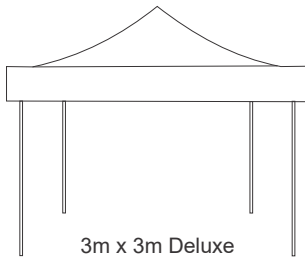

Outdoor Product

Product Details

Available Sizes / Options

Specifications

Frame	Standard Steel Frame is Powder Coated	
Fabric	300D Oxford Canvas	
Size	2m x 2m 3m x 3m	
Colour	Full Colour Print	
Printing	Digital Direct Dye Sublimation	
Opt. Extra's	Full / Half Walls Gazebo Weights	
Include	System, Print, Toolkit and Carry Bag	
	2m x 2m Standard Steel Gazebo	3m x 3m Standard Steel Gazebo
	Outer Leg: 30mm x 30mm x 0.8mm	Outer Leg: 30mm x 30mm x 0.8mm
	Inner Leg: 25mm x 25mm x 0.7mm	Inner Leg: 25mm x 25mm x 0.7mm
	Cross Bar: 26mm x 13mm x 0.7mm	Cross Bar: 26mm x 13mm x 0.7mm
	Weight: ± 17.6kg	Weight: ± 19.5kg

3m x 3m Deluxe Steel Gazebo

Specifications

Frame	Deluxe Steel Frame is Powder Coated
Fabric	300D Oxford Canvas
Size	3m x 3m
Colour	Full Colour Print
Printing	Digital Direct Dye Sublimation
Opt. Extra's	Full / Half Walls Gazebo Weights
Include	System, Print, Toolkit and Carry Bag