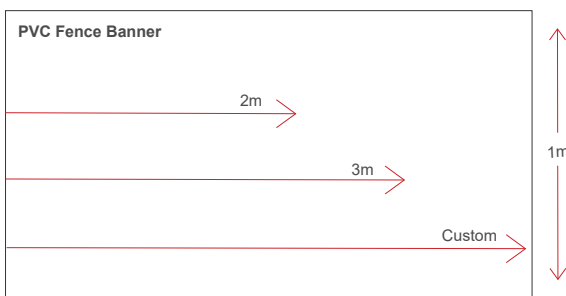

Available Sizes / Options

Specifications

PVC Fence Banner

Fabric	PVC
PVC Size	1.0m x 2.0m 1.0m x 3.0m Custom
Colour	Full Colour Print
PVC Branding	Available in Single or Double Sided
Finishing	With or Without Eyelets