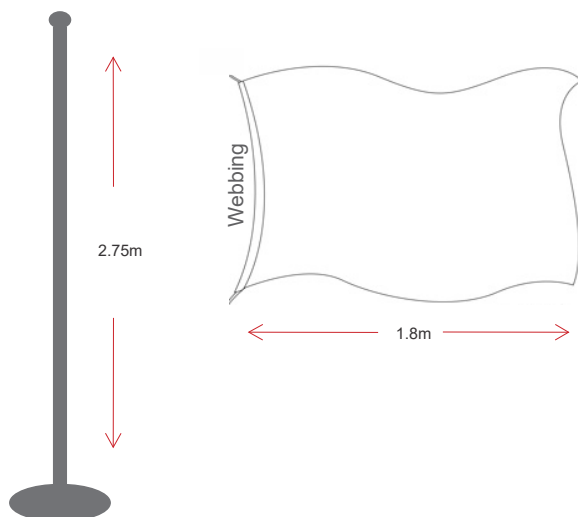

Car Magnets Spec Sheet

Outdoor Product

Product Details

Standard Size

Specifications

Fabric	Vinyl
Size	300mm x 500mm
Colour	Full Colour Print
Branding	Available in Single Sided Only
Options	Custom Sizes

Cluster Fountain Flag Spec Sheet

Indoor Flag Stand Spec Sheet

Indoor Product

Flag - 1.2m x 1.8m

Product Details

Available Sizes / Options

Specifications

Pole	Metal with Gold Finish
Flag Fabric	100% Polyester Ultra Sheen
Flag Size	1.2m x 1.8m
Pole Length	1.6m - 2.75m Adjustable
Colour	Full Colour Print
Branding	Single Sided Only 90% Shine-through
Include	Printed Flag & Metal System with Gold Finish