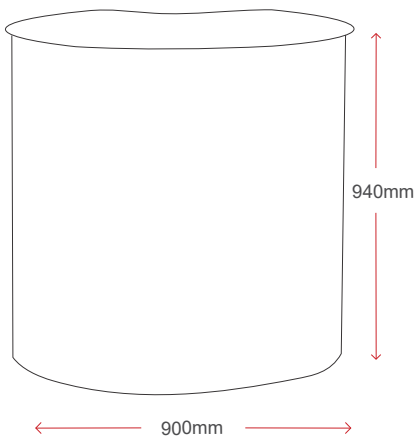

Posters

Poster Paper	135 GSM
Size	A0 A1 A2 A3 A4
Colour	Full Colour Print

ABS Promo Counter Spec Sheet

Outdoor Product

Product Details

Available Sizes / Options

Specifications

Hardware	ABS Steel Foamboard
Material	3 Year Vinyl and Lamination
Size	950mm x 450mm x 2000mm
Colour	Full Colour Print

Fabric Promo Counter Spec Sheet

Outdoor Product

Product Details

Available Sizes / Options

Specifications

Hardware	Aluminium Frame Melamine Top Masonite Shelf
Fabric	100% Polyester Bannerweave
Size	1000mm x 900mm x 350mm
Colour	Full Colour Print
Include	System, Print and Carry Bag

Fabric Promo Counter System and Carry Bag

Kidney Promo Counter Spec Sheet

Outdoor Product

Product Details

Available Sizes / Options

Specifications

Hardware	Melamine Top Perforated Correx
Material	3 Year Vinyl and Lamination
Sizes	940mm x 900mm x 460mm
Colour	Full Colour Print White Top and Base
Branding Opt.	Single Sided Only
Include	System, Print and Carry Bag