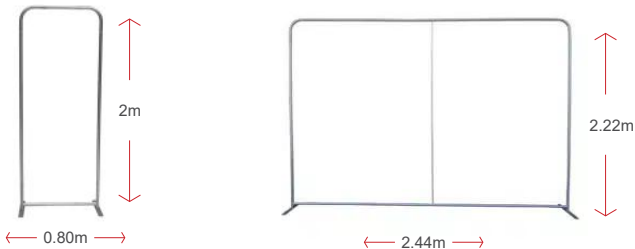

Sharkfin Banners	2m	3m	4m
Print Area	796mm x 1787mm	870mm x 2208mm	960mm x 2774mm
Flag Area	895mm x 2010mm	970mm x 2460mm	1070mm x 3090mm

Slimline Banner Spec Sheet

Indoor Product

Product Details

Available Sizes / Options

Specifications

Frame	Aluminium
Fabric	100% Polyester Bannerweave
Size	0.80m x 2.0m 2.44m x 2.22m 2.94m x 2.22m
Colour	Full Colour Print
Printing	Digital Direct Dye Sublimation
Include	System, Print and Carry Bag