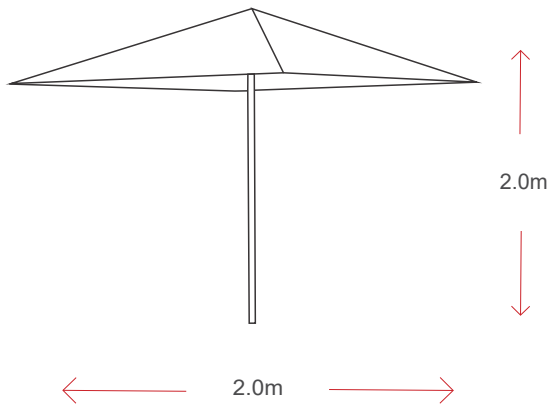

A-Frame Spec Sheet

Outdoor Product

Product Details

Available Sizes / Options

Specifications

Hardware	Aluminium
Fabric	Traditional - PVC or 100% Polyester Bannerweave Fully Wrapped - 100% Polyester Bannerweave Tower - PVC
Available Sizes	1.0m x 2.0m 1.0m x 3.0m
Colour	Full Colour Print
Branding Opt.	Traditional Fully Wrapped Tower
Include	System, Print and Carry Bag

Aluminium Parasol Spec Sheet

Outdoor Product

Product Details

Available Sizes / Options

Specifications

Hardware	Aluminium
Fabric	100% Polyester Gazebo Material
Available Sizes	2.0m x 2.0m
Colour	Full Colour Print
Branding Opt.	Single Sided Only
Base	Rubber Base Available with or without
Include	System, Print and Carry Bag

Parasol System Dimensions

Outer Leg: 40mm x 1mm

Inner Leg: 36mm x 1mm

Cross Bar: 25mm x 12.5mm x 0.9mm

Aprons & Bibs Spec Sheet

Indoor / Outdoor Product

Aprons

Bibs