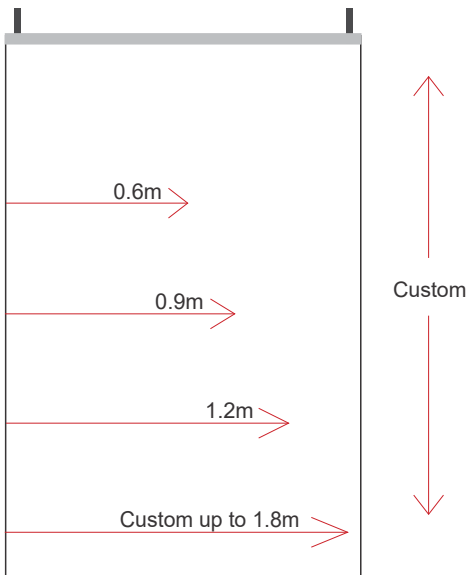

3m x 3m Deluxe Aluminium Gazebo	3m x 4.5m Deluxe Aluminium Gazebo	3m x 6m Deluxe Aluminium Gazebo
Outer Leg: 40mm x 1mm	Outer Leg: 40mm x 1mm	Outer Leg: 40mm x 1mm
Inner Leg: 36mm x 1mm	Inner Leg: 36mm x 1mm	Inner Leg: 36mm x 1mm
Cross Bar: 25mm x 12.5mm x 1.2mm	Cross Bar: 25mm x 12.5mm x 1.2mm	Cross Bar: 25mm x 12.5mm x 1.2mm
Weight: ± 15kg	Weight: ± 17kg	Weight: ± 31kg

Hand Held Stick Flag Spec Sheet

Outdoor Product

Product Details

Available Sizes / Options

Specifications

Minimum Order Quantity of 50x

Hardware	Plastic Holding Stick
Fabric	100% Polyester Ultrasheen
Size	100mm x 150mm 150mm x 210mm 200mm x 300mm 300mm x 400mm
Colour	Full Colour Print
Branding	Single Sided Only 90% Shine-through

Hanging Banner Spec Sheet

Indoor Product

Product Details

Available Sizes / Options

Specifications

Extrusion	Aluminium
Fabric	100% Polyester Bannerweave
Width	0.6m 0.9m 1.2m Custom up to 1.8m
Length	Custom
Colour	Full Colour Print
Branding	Available in Single or Double Sided
Include	Full Colour Print and Hanging Solution