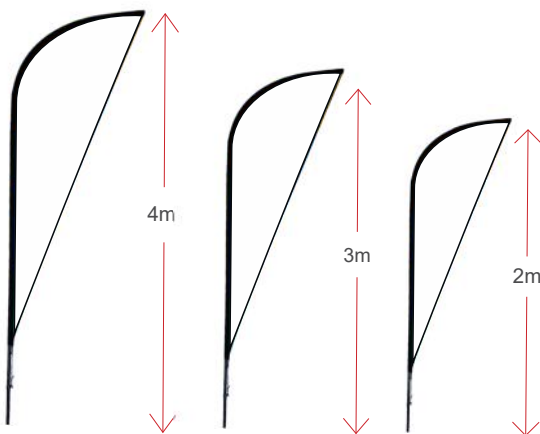

Product Details

Available Sizes / Options