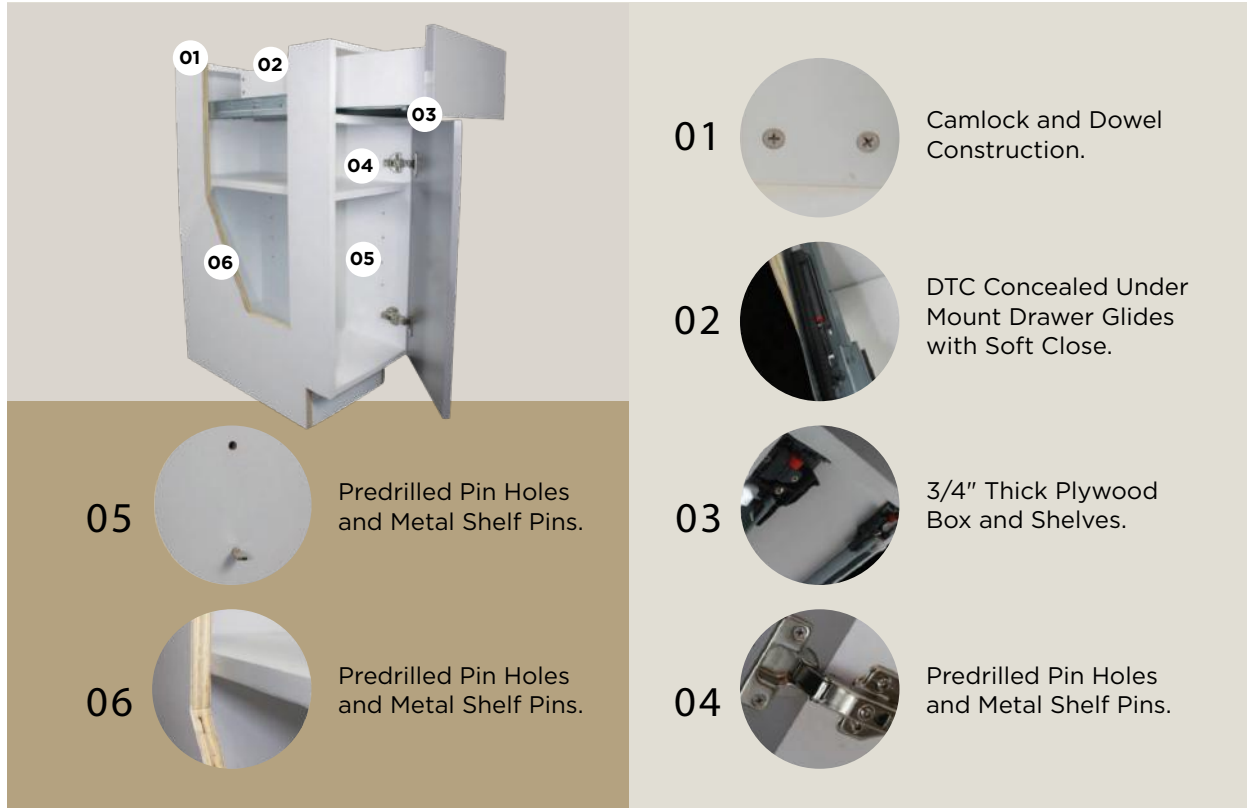

Cabinet Construction Frameless Box

EDITION
2026

A Door & Drawer Front: Front Full overlay PET high glossy slab door style.

B Face Frame: No frame, frameless style.

C Cabinet Box: 3/4" thick plywood box with white melamine finish.

D Drawer Box: 3/4" thick plywood box with white melamine finish.

E Drawer Glides: Concealed undermount full extension glides with soft-close feature.

F Hinges: 6-way adjustable with soft-close feature

G Exterior Finish: White melamine.

H Interior Finish: White melamine.

I Shelves: 3/4" plywood with white melamine finish and front edge banding.

J Accessories: Door Bumper, metal shelf pin.

K Package: 2 packages, universal box and front set.

L Certification: TSCA VI, KCMA, CARB2, NGBS Green.