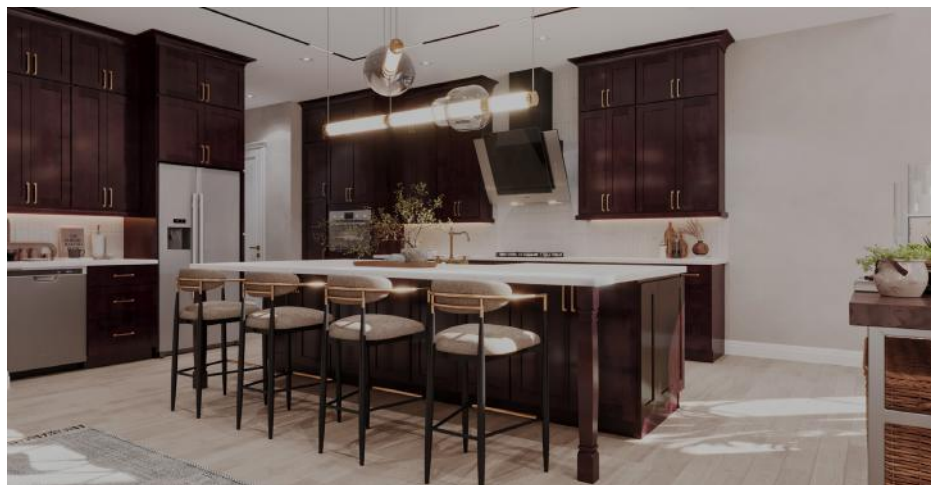

Model Name:
FG - Floral Gray

DROP-SHIP

Model Name:
FE - Floral Espresso

Cabinet Construction Builder Grade

- 01 1½" plywood drawer box construction.
- 02 Undermount builder grade standard glides.
- 03 1½" cabinet grade furniture board box with melamine natural interior.
- 04 Full dado joints with L bracket for strength.